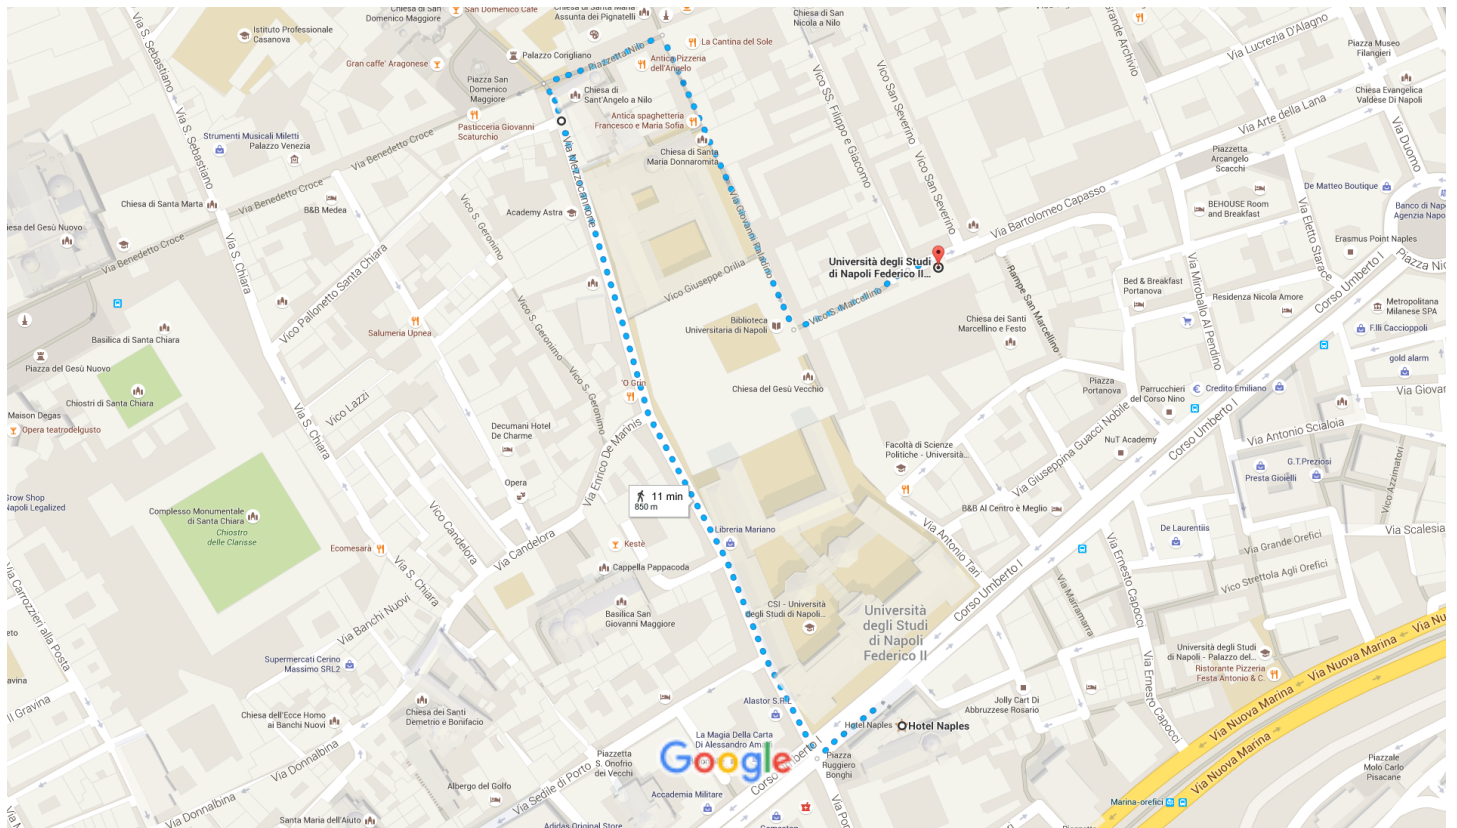

Hotel Naples, Corso Umberto I, 55, 80138  
Napoli to Università degli Studi di Napoli Federico II - Dipartimento di  
Scienze della Terra, dell'Ambiente e delle Risorse

Walk 850 m, 11 min

Map data ©2016 Google 50 m

## Hotel Naples

Use caution - may involve errors or sections not suited for walking

Corso Umberto I, 55, 80138 Napoli

- ↑ 1. Head southwest on Corso Umberto I toward Piazza Ruggiero Bonghi  
52 m
- ↪ 2. Turn right onto Via Mezzocannone  
450 m
- ↪ 3. Turn right onto Piazzetta Nilo  
76 m
- ↪ 4. Turn right onto Via Giovanni Paladino  
190 m
- ↶ 5. Turn left onto Vico S. Marcellino  
78 m
- ↑ 6. Continue onto Largo S. Marcellino  
 Destination will be on the right  
20 m

## Università degli Studi di Napoli Federico II - Dipartimento di Scienze della Terra, dell'Ambiente e delle Risorse

Largo San Marcellino, 10, 80138 Napoli

These directions are for planning purposes only. You may find that construction projects, traffic, weather, or other events may cause conditions to differ from the map results, and you should plan your route accordingly. You must obey all signs or notices regarding your route.

## Google Maps