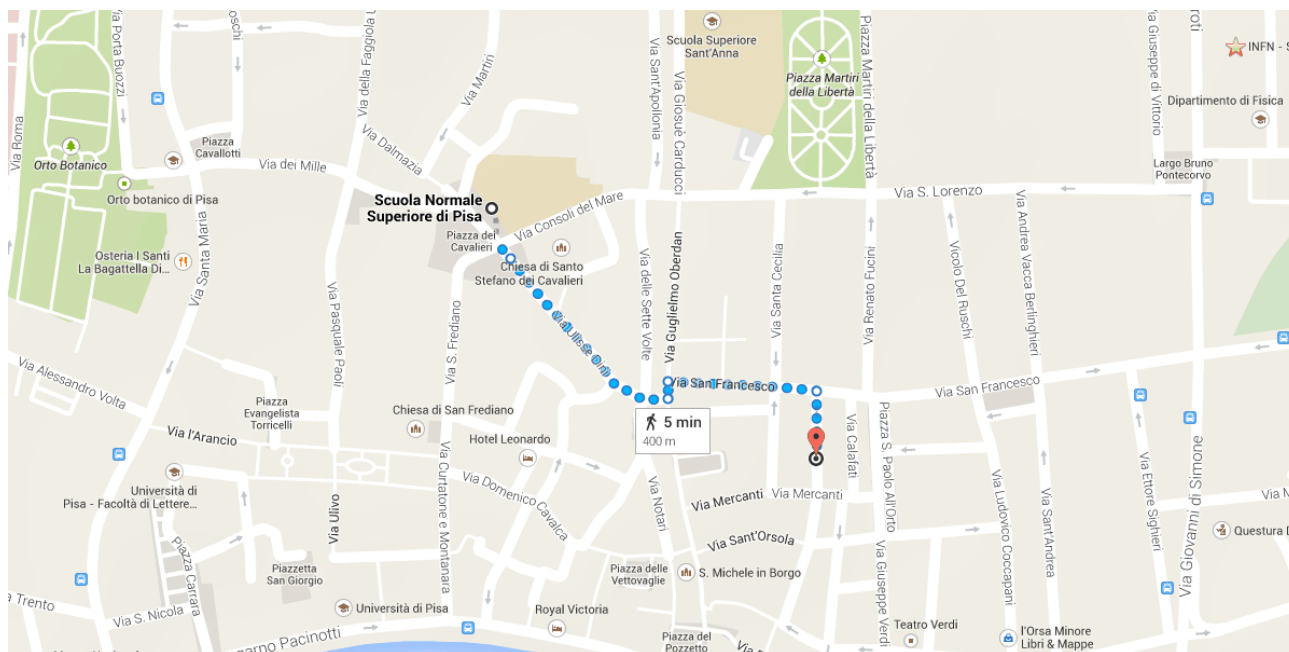

Walk 400 m, 5 min

Directions from Scuola Normale Superiore di Pisa to Via Battichiodi, 5, Pisa PI

Scuola Normale Superiore di Pisa Use caution - may involve errors or sections not suited for walking

Piazza dei Cavalieri, 7, 56126 Pisa PI

1. Head southeast on Piazza dei Cavalieri toward Via Consoli del Mare 20 m
2. Continue onto Via Ulisse Dini 180 m
3. Turn left onto Via Guglielmo Oberdan 13 m
4. Turn right onto Via San Francesco 120 m
5. Turn right onto Via Battichiodi 55 m

Via Battichiodi, 5, Pisa PI

These directions are for planning purposes only. You may find that construction projects, traffic, weather, or other events may cause conditions to differ from the map results, and you should plan your route accordingly. You must obey all signs or notices regarding your route.