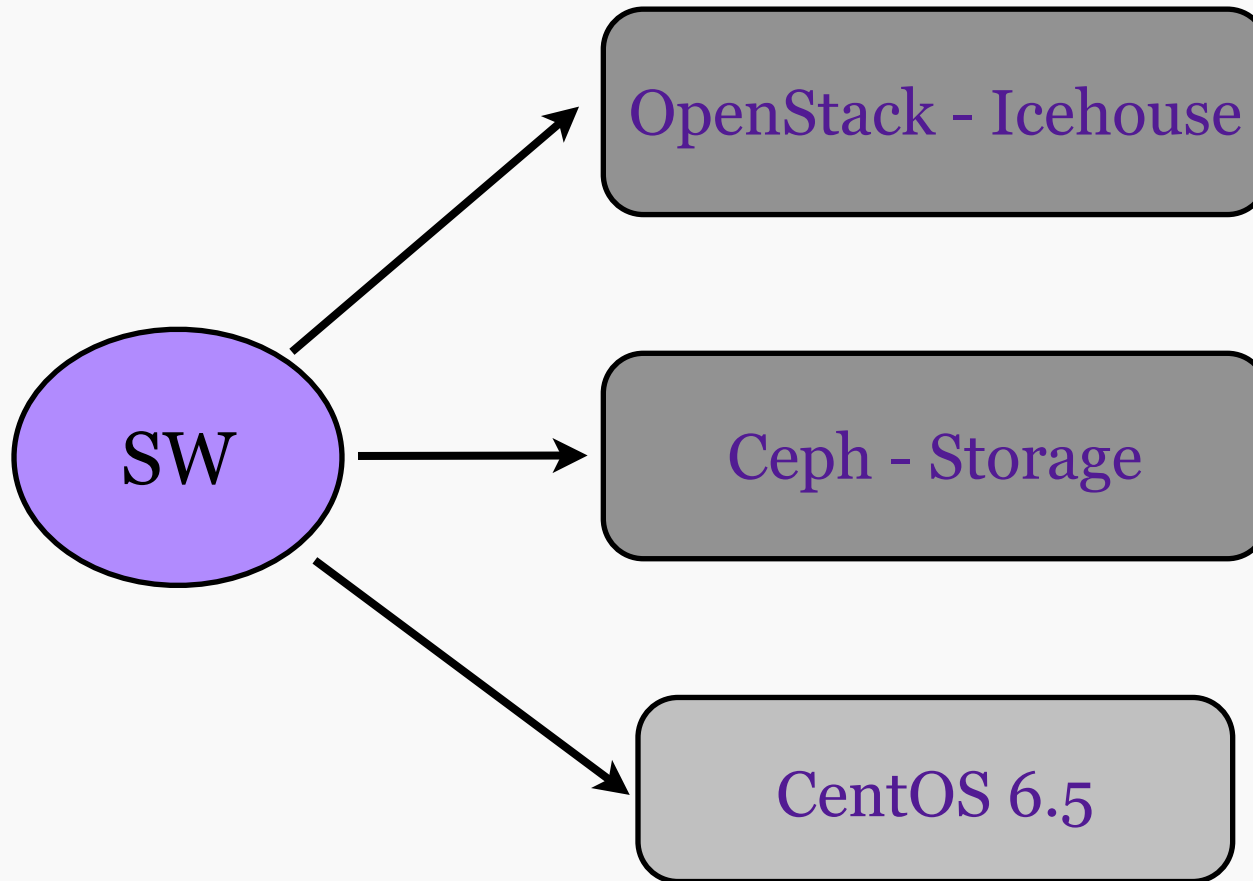

WP5

PMC

Frascati, 09 September 2014

Riccardo Gargana
Elia Gioscio

Cloud-Architecture 1/2

Cloud-Architecture 2/2

Problem

- No access to VM in single user mode
- Network configuration
- System unstable

Creating machine image

- template .tdl
- kickstart

Image qcow2

Atlassian Integration

Gantt Chart Project for JIRA
(open-source license)

Import Project from Smartsheet as .xml

Future Developments

- New installation OpenStack
- Live migration (2 Hypervisor kvm)
- Testing Packer I/O
- Image VM qcow2 with !CHAOS embedded