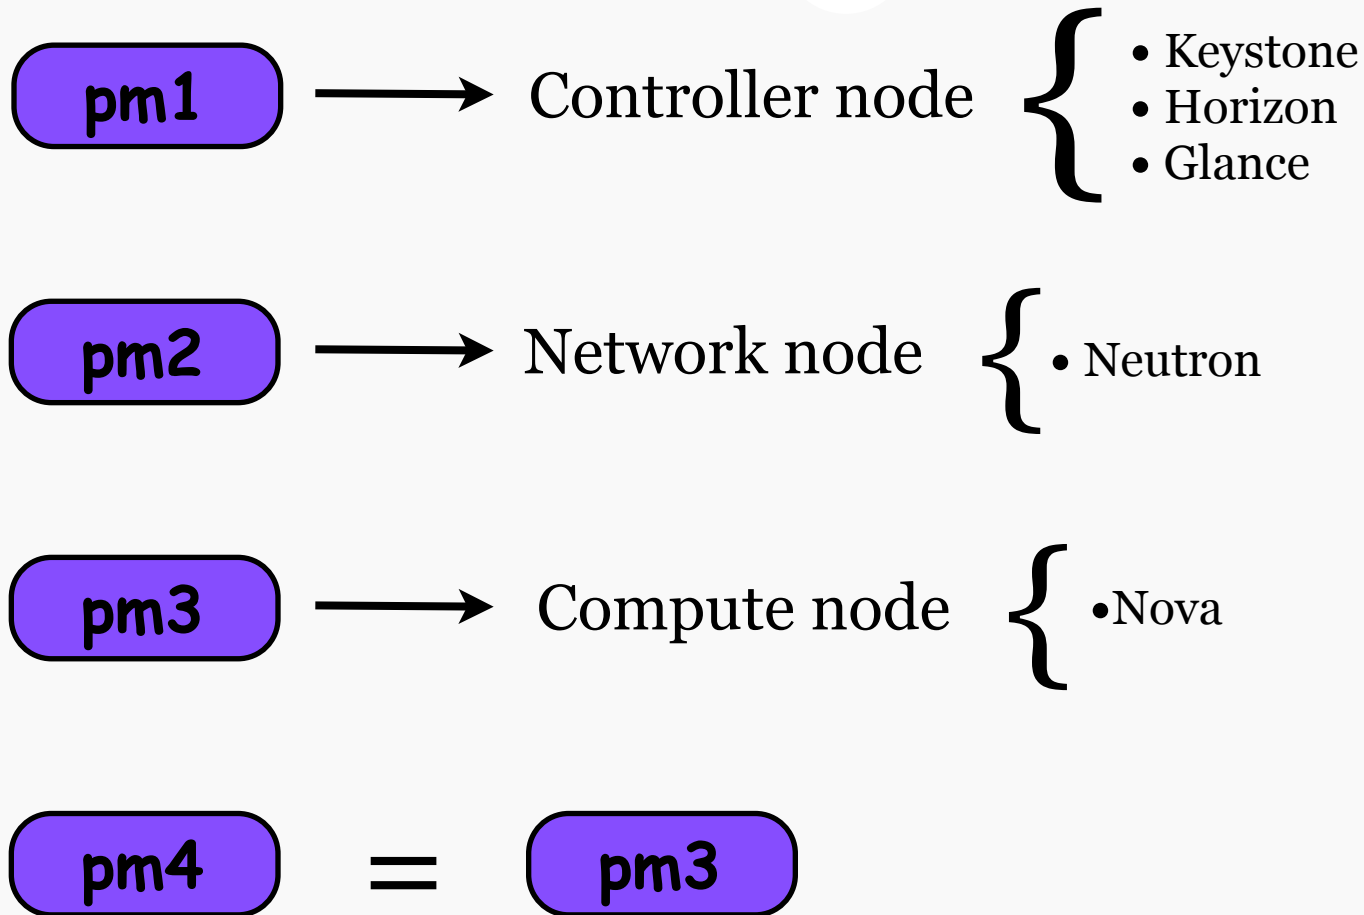

WP5

PMC

Frascati, 09 September 2014

Riccardo Gargana
Elia Gioscio

Cloud-Architecture 1/2

Cloud-Architecture 2/2

Problem

- No access to VM in single user mode
- Network configuration
- System unstable

Creating machine image

- template .tdl
- kickstart

Image qcow2

Atlassian Integration

Gantt Chart Project for JIRA
(open-source license)

Import Project from Smartsheet as .xml

Future Developments

- New installation OpenStack
- Live migration (2 Hypervisor kvm)
- Testing Packer I/O
- Image VM qcow2 with !CHAOS embedded