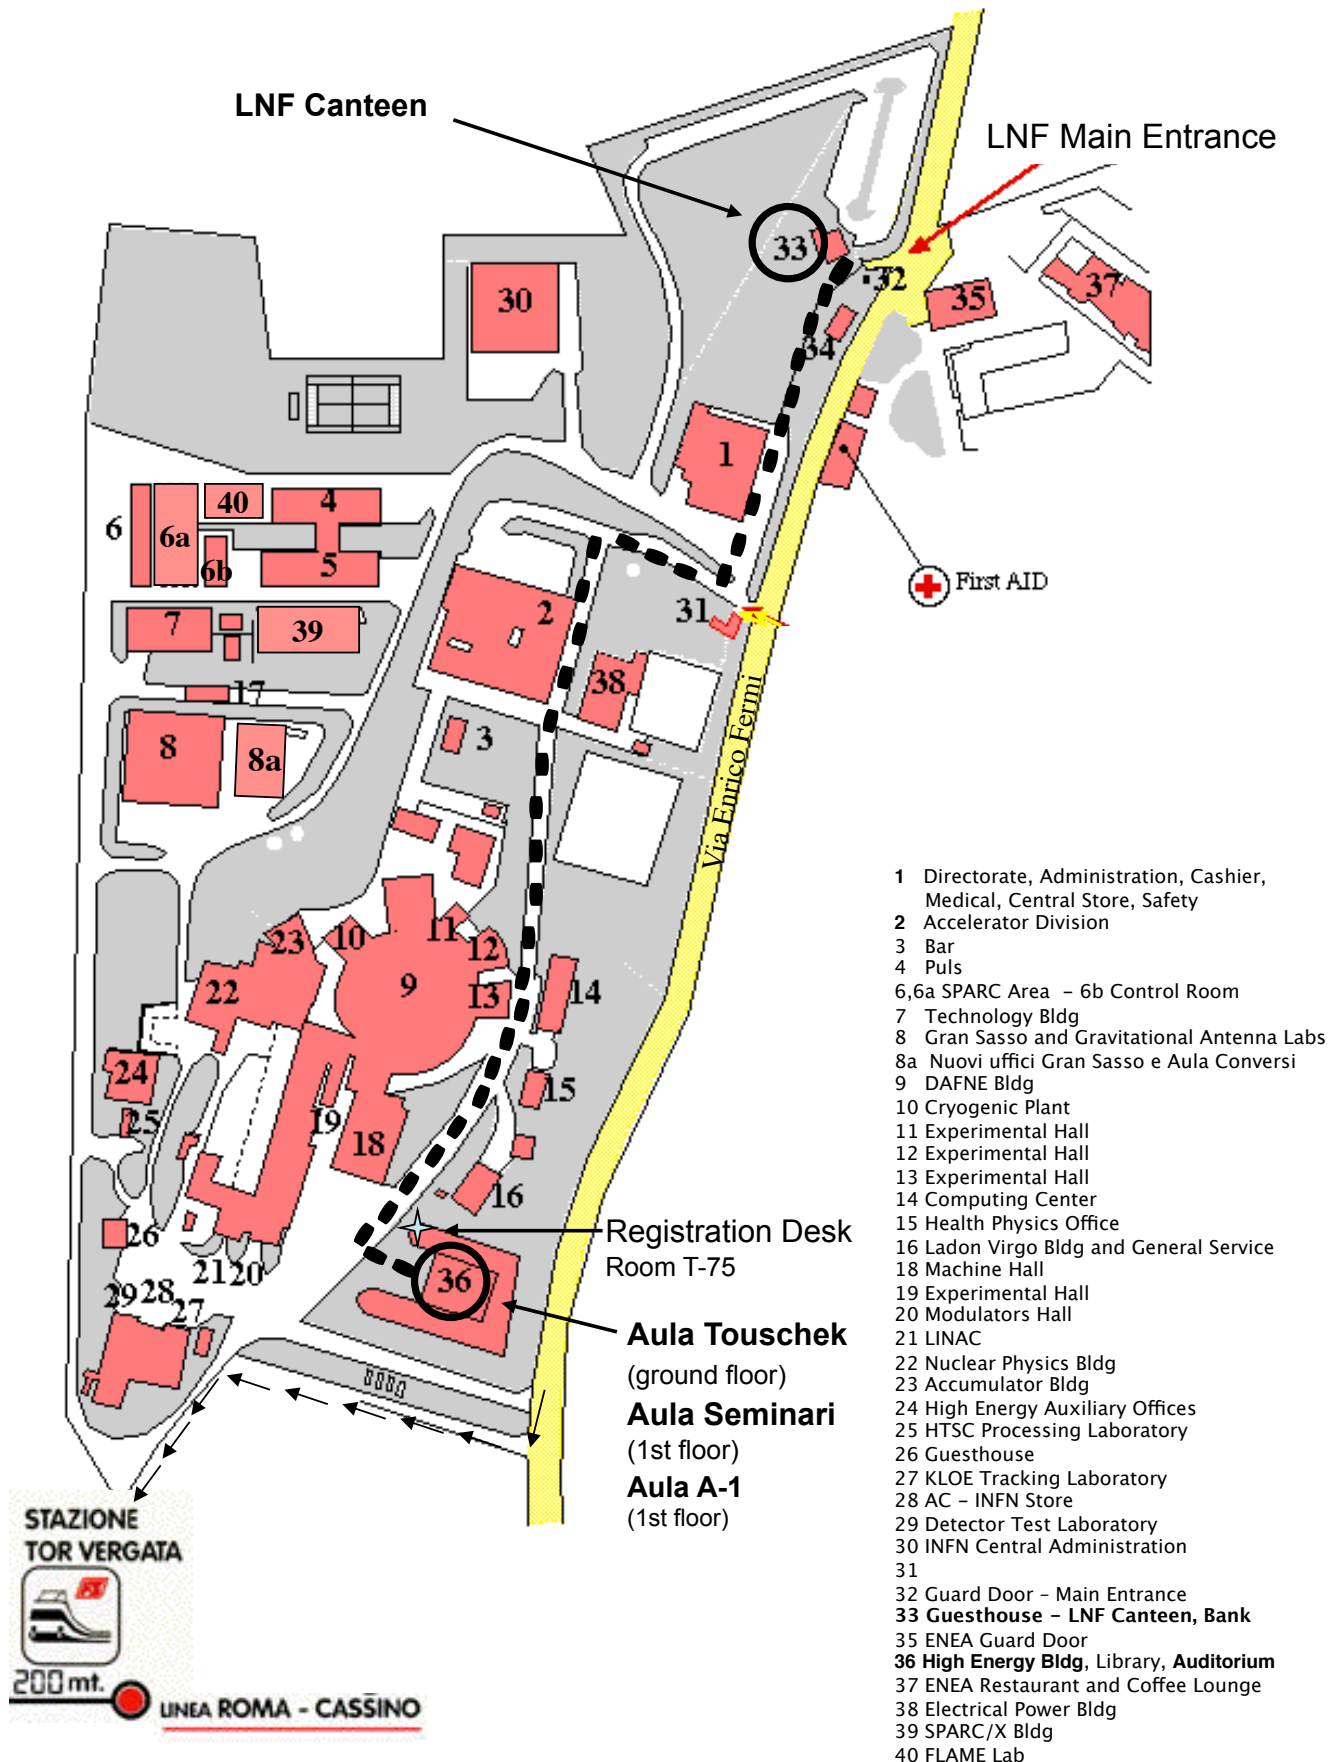

# LNF AREA MAP

- 1 Directorate, Administration, Cashier, Medical, Central Store, Safety
- 2 Accelerator Division
- 3 Bar
- 4 Puls
- 6,6a SPARC Area - 6b Control Room
- 7 Technology Bldg
- 8 Gran Sasso and Gravitational Antenna Labs
- 8a Nuovi uffici Gran Sasso e Aula Conversi
- 9 DAFNE Bldg
- 10 Cryogenic Plant
- 11 Experimental Hall
- 12 Experimental Hall
- 13 Experimental Hall
- 14 Computing Center
- 15 Health Physics Office
- 16 Ladon Virgo Bldg and General Service
- 18 Machine Hall
- 19 Experimental Hall
- 20 Modulators Hall
- 21 LINAC
- 22 Nuclear Physics Bldg
- 23 Accumulator Bldg
- 24 High Energy Auxiliary Offices
- 25 HTSC Processing Laboratory
- 26 Guesthouse
- 27 KLOE Tracking Laboratory
- 28 AC - INFN Store
- 29 Detector Test Laboratory
- 30 INFN Central Administration
- 31
- 32 Guard Door - Main Entrance
- 33 Guesthouse - LNF Canteen, Bank
- 35 ENEA Guard Door
- 36 High Energy Bldg, Library, Auditorium
- 37 ENEA Restaurant and Coffee Lounge
- 38 Electrical Power Bldg
- 39 SPARC/X Bldg
- 40 FLAME Lab