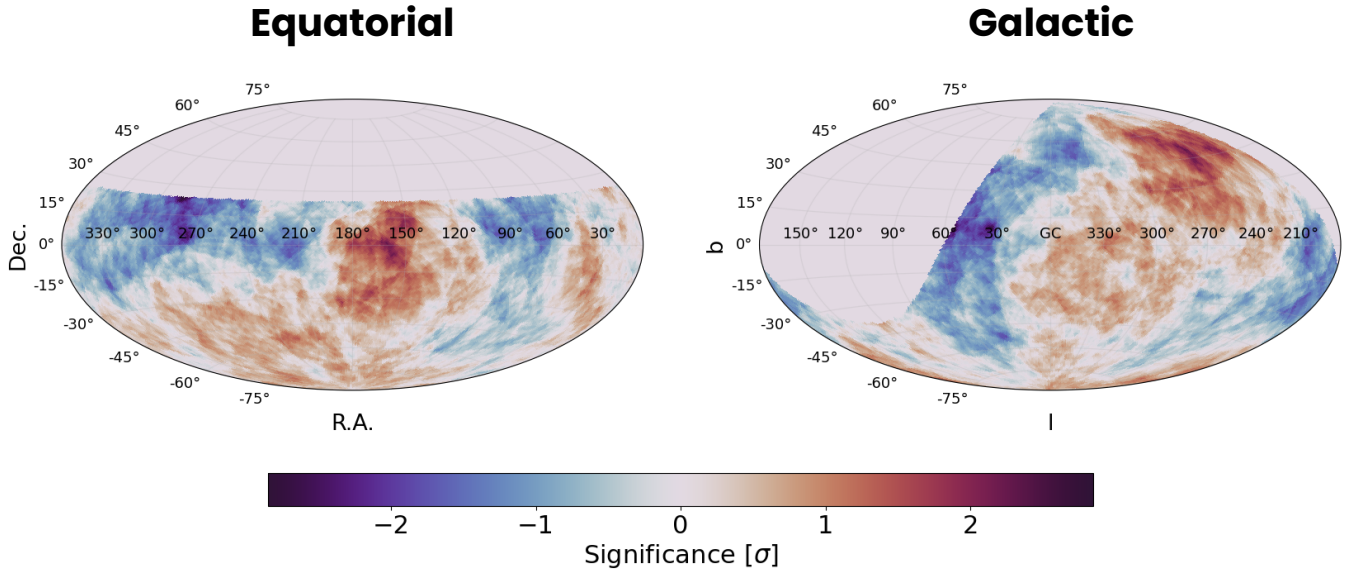

Galactic

REMOVE SKY BACKGROUND

Smoothed Count Map, R=45°

Equatorial

Galactic

Exposure map

Equatorial

Galactic

Smoothed Exposure Map, R=45°

Smoothed Flux Map, R=45°

Significance Map, R=45°

Spectrum with event counts