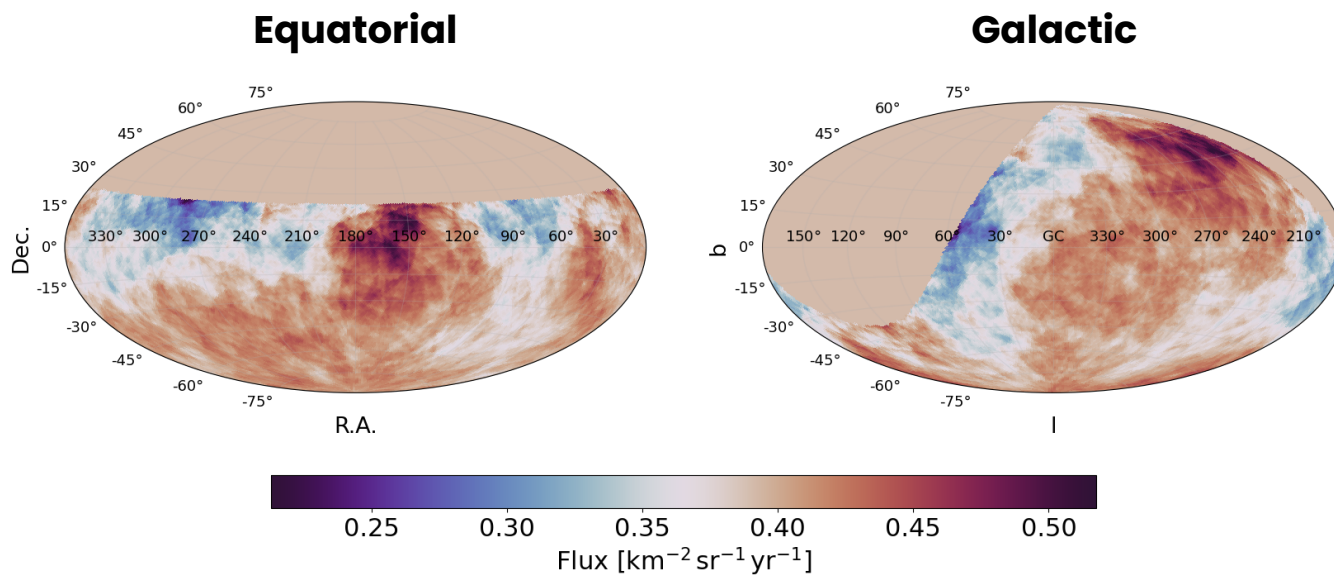

Galactic

REMOVE SKY BACKGROUND

Smoothed Count Map, R=45°

Equatorial

Galactic

Exposure map

Equatorial

Galactic

Smoothed Exposure Map, R=45°

Smoothed Flux Map, R=45°

Significance Map, R=45°

Spectrum with event counts