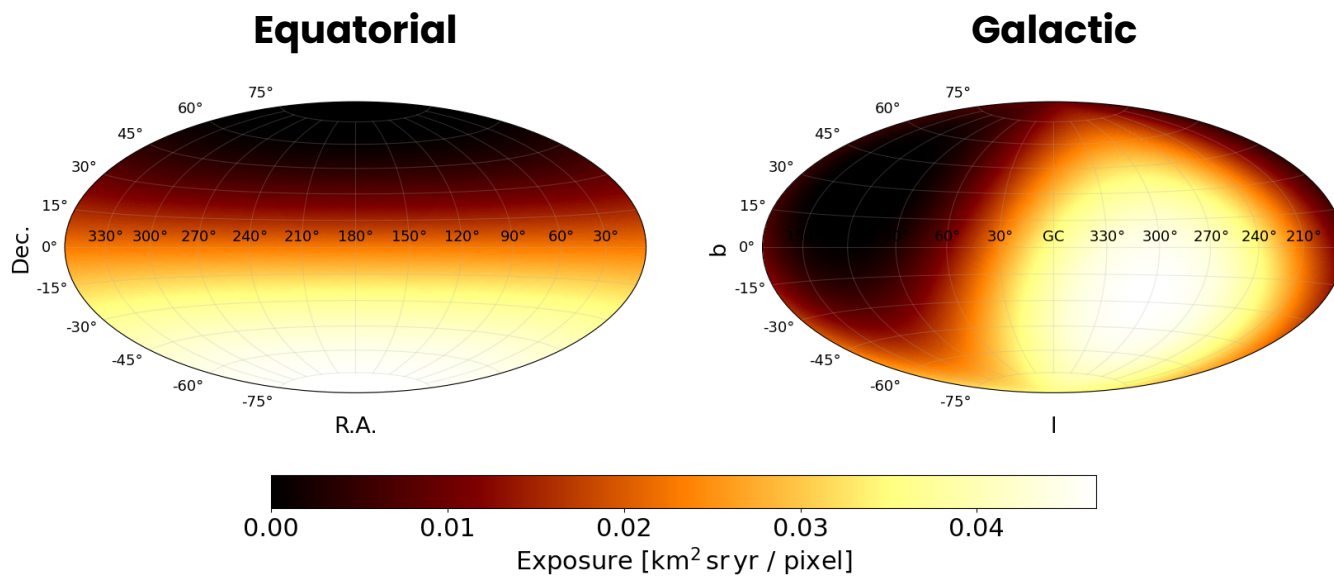

Galactic

REMOVE SKY BACKGROUND

Smoothed Count Map, R=45°

Equatorial

Galactic

Exposure map

Equatorial

Galactic

Smoothed Exposure Map, R=45°

Smoothed Flux Map, R=45°

Significance Map, R=45°

Spectrum with event counts