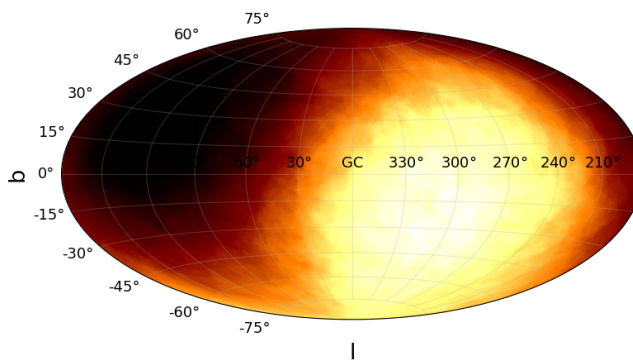

Galactic

REMOVE SKY BACKGROUND

Smoothed Count Map, R=45°

Equatorial

Galactic

Exposure map

Equatorial

Galactic

Smoothed Exposure Map, R=45°

Smoothed Flux Map, R=45°

Significance Map, R=45°

Spectrum with event counts