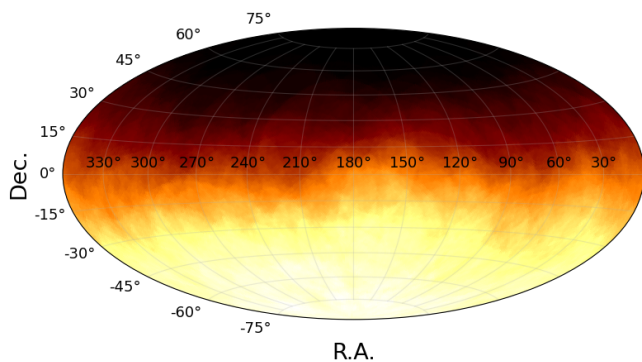

Galactic

REMOVE SKY BACKGROUND

Smoothed Count Map, R=45°

Equatorial

Galactic

Exposure map

Equatorial

Galactic

Smoothed Exposure Map, R=45°

Smoothed Flux Map, R=45°

Significance Map, R=45°

Spectrum with event counts