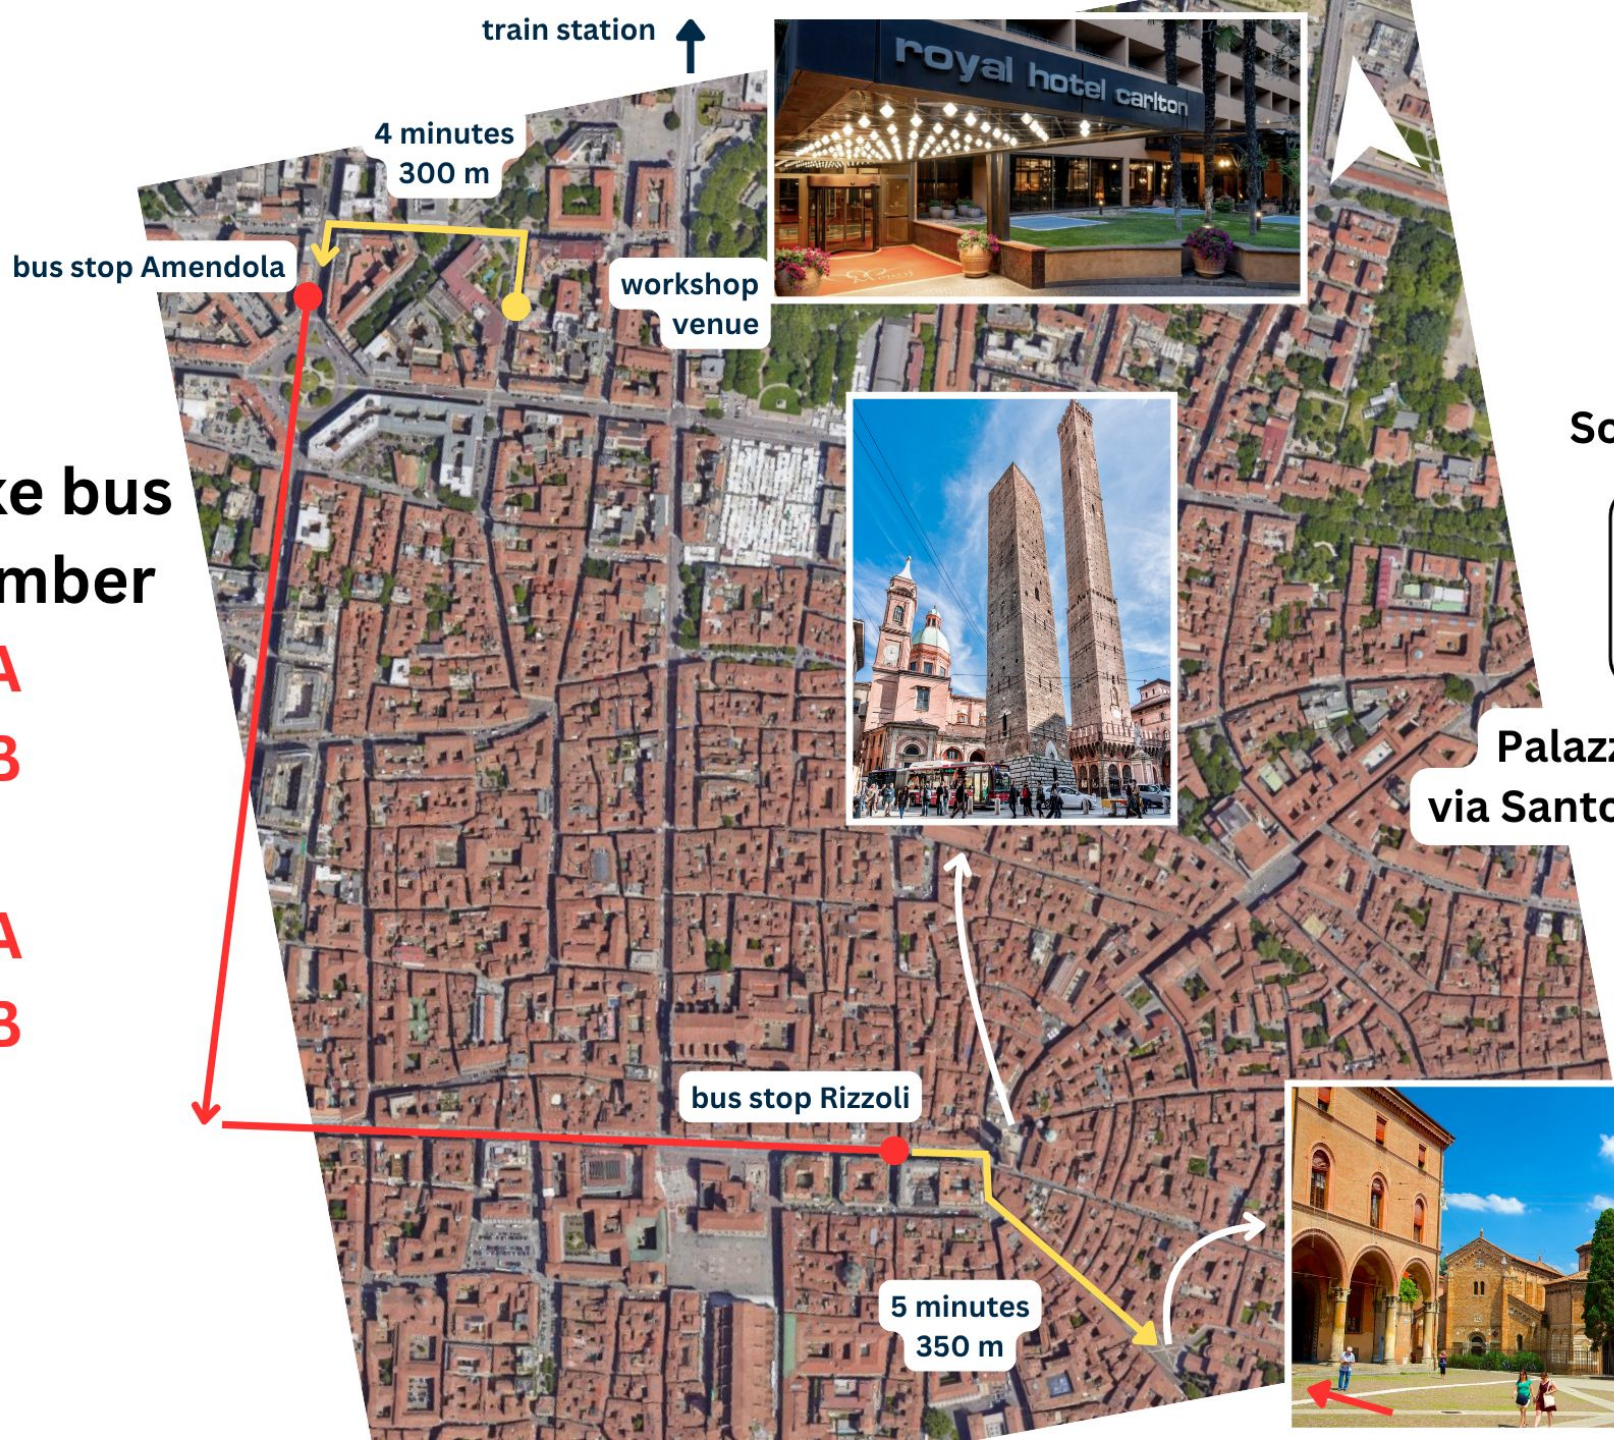

train station ↑

22 minutes  
1.6 km

Palazzo Isolani  
via Santo Stefano, 16

Social Dinner

# SOCIAL DINNER by walk

Neptune Square

S. Stefano Square

take bus  
number  
**11A**  
**11B**  
**25**  
**27A**  
**27B**

Social Dinner