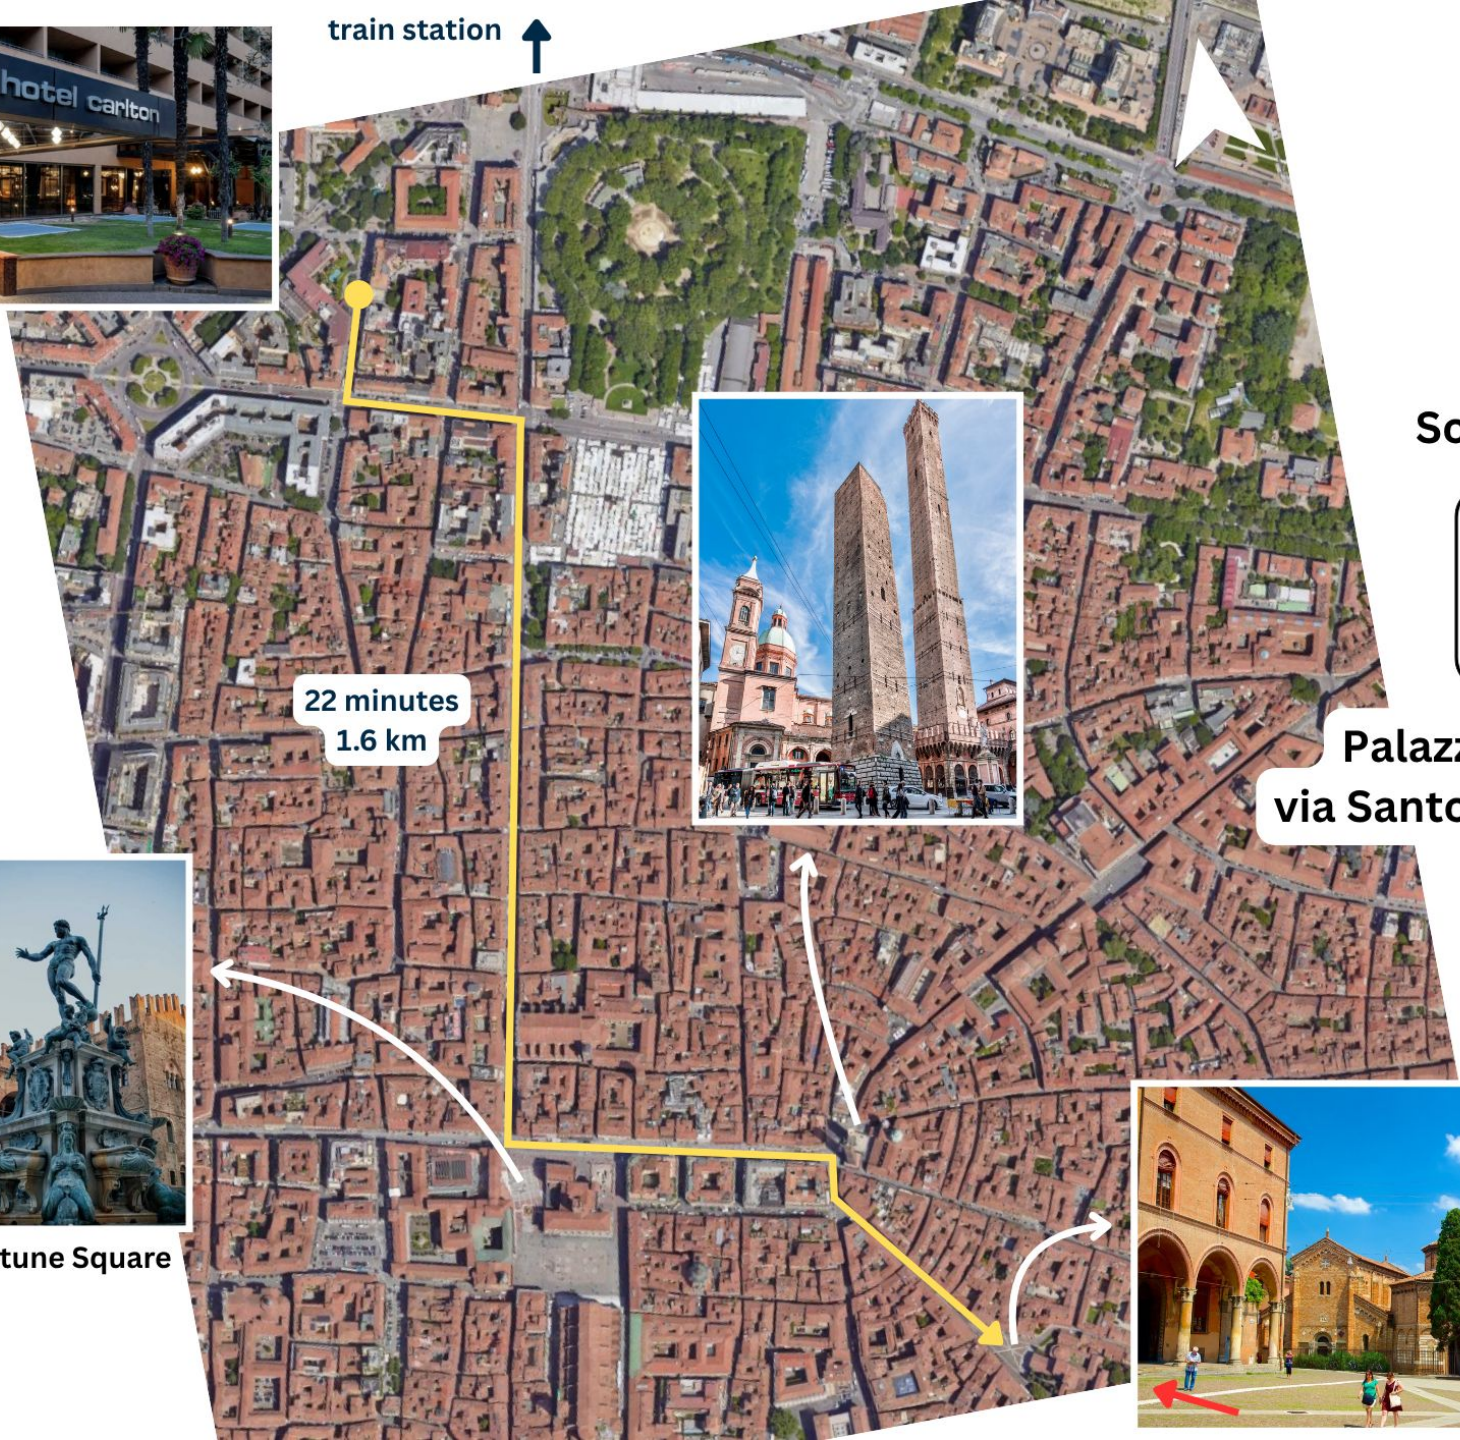

train station ↑

22 minutes  
1.6 km

Palazzo Isolani  
via Santo Stefano, 16

Social Dinner

# SOCIAL DINNER by walk

Neptune Square

S. Stefano Square

take bus  
number  
**11A**  
**11B**  
**25**  
**27A**  
**27B**

Social Dinner