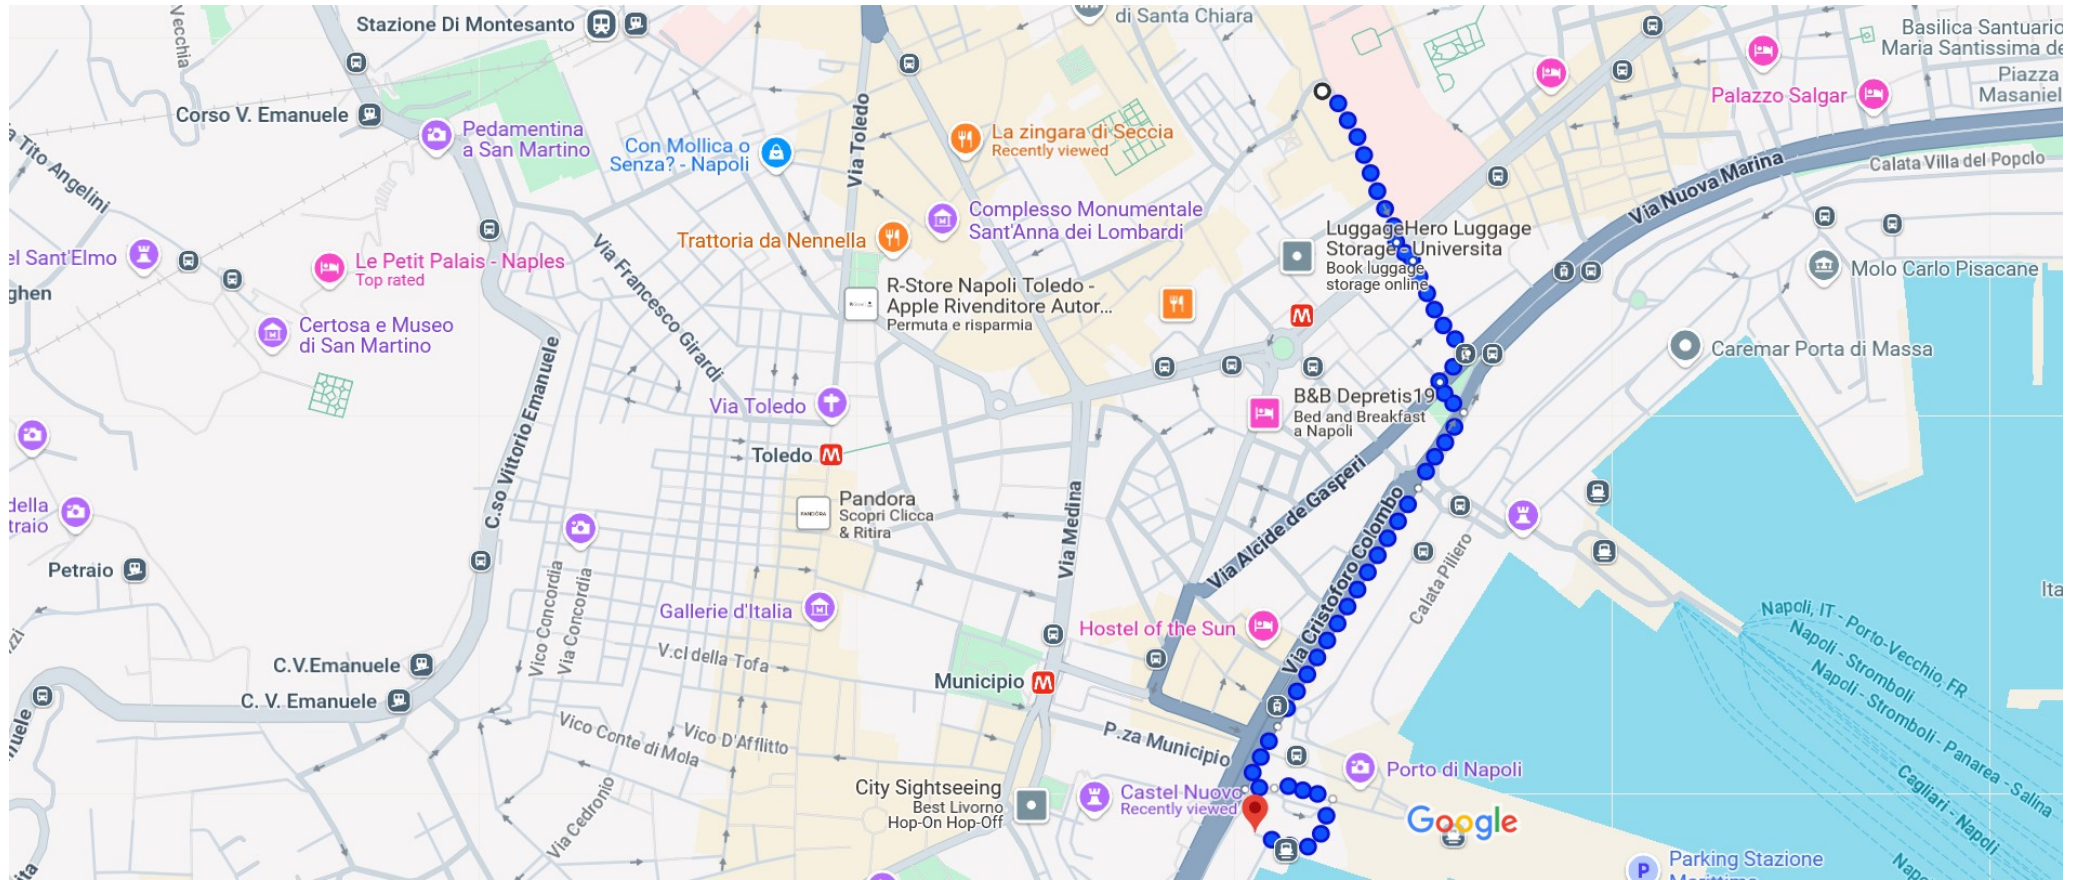

40.8464862, 14.2560310 to Molo Beverello, 80133 Napoli NA

Walk 1.3 km, 17 min

Map data ©2025 200 m

Use caution—walking directions may not always reflect real-world conditions

40.8464862, 14.2560310

1. Head southeast on Via Mezzocannone toward Rampe S. Giovanni Maggiore

210 m

-  2. Continue onto Piazza Ruggiero Bonghi  

---

26 m
-  3. Continue onto Via Porta di Massa  

---

140 m
-  4. Turn right onto Via Nuova Marina  

---

54 m
-  5. Turn left toward Via Nuova Marina  

---

39 m
-  6. Turn right onto Via Nuova Marina  

---

110 m
-  7. Continue onto Via Cristoforo Colombo  

---

350 m
-  8. Continue onto Via Ammiraglio Ferdinando Acton  

---

89 m
-  9. Turn left onto Piazzale Stazione Marittima  

---

47 m
-  10. At the roundabout, take the 1st exit  

---

67 m
-  11. Turn right onto Molo Beverello  

---

130 m

**Molo Beverello**  
80133 Napoli NA