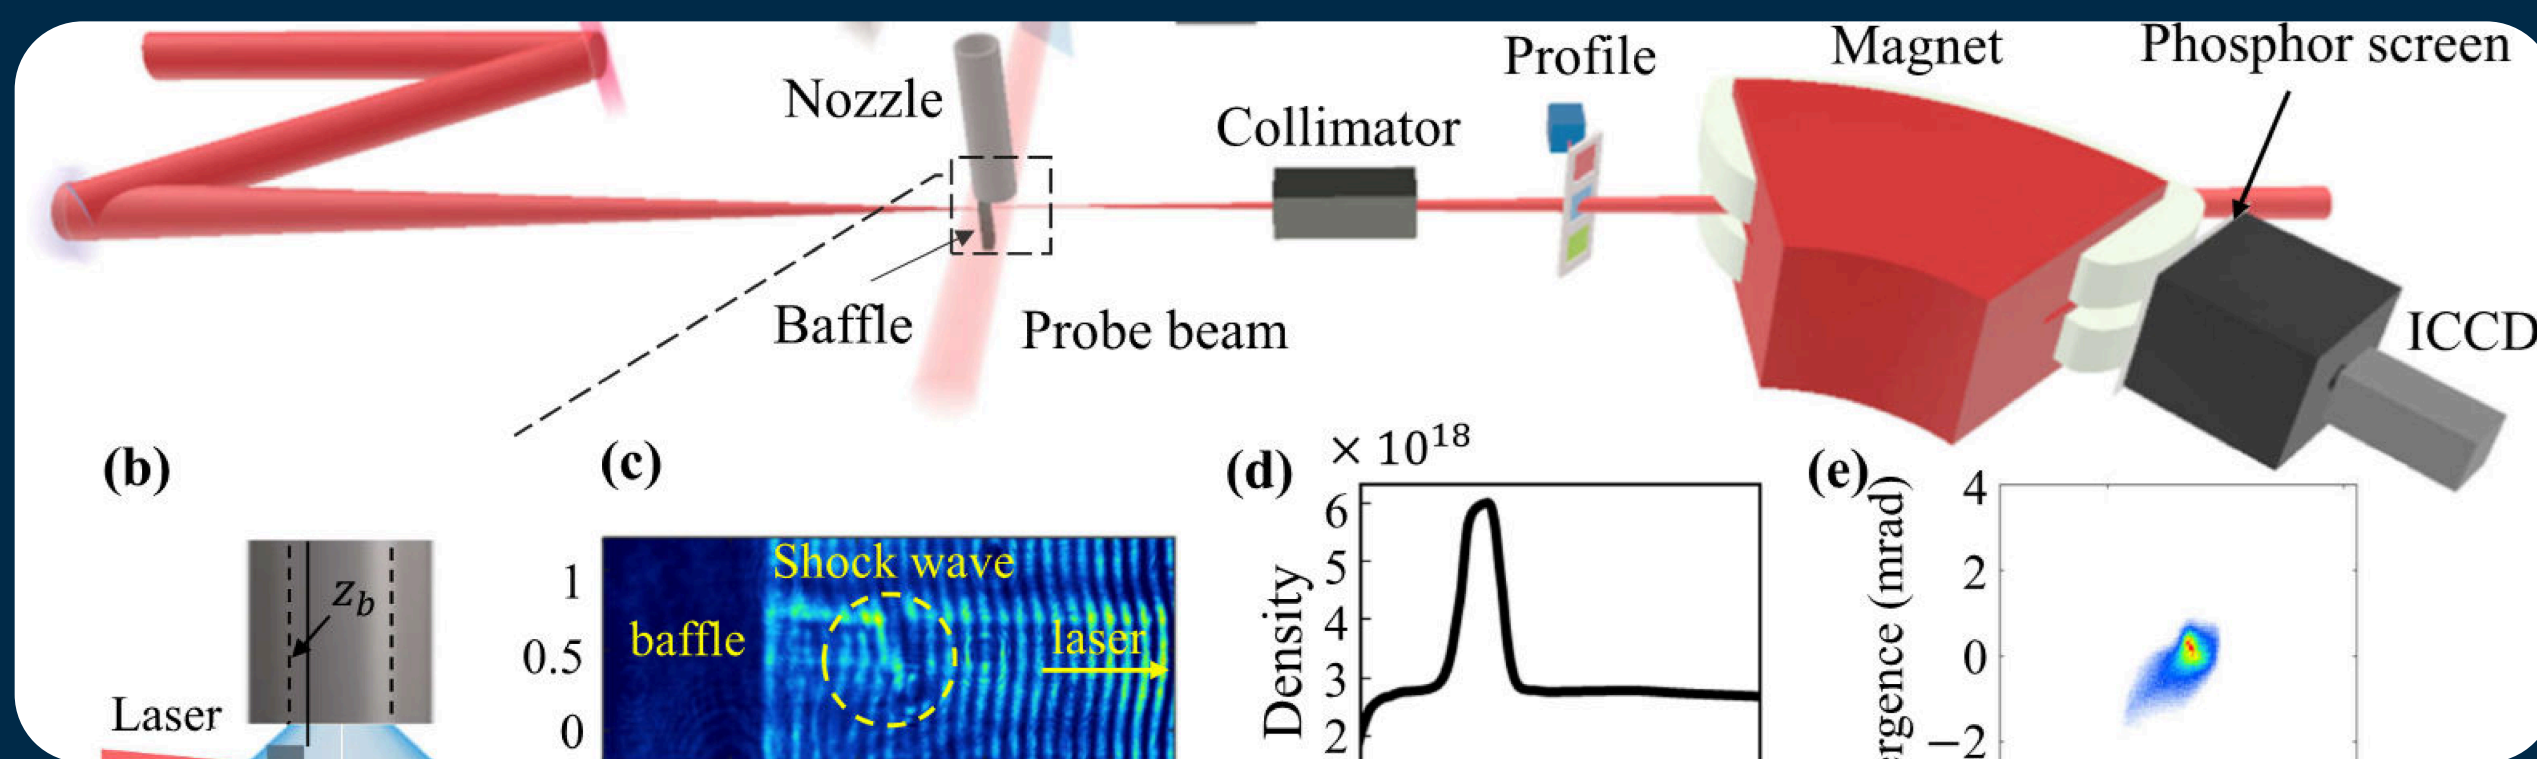

ESPRESSO SEMINARS - "LASER DAYS EDITION"

11 JULY 2024 | 15:00

AULA AZZURRA - LNS

SPEAKER

DOTT. LORENZO GIUFFRIDA
ELI-Beamlines, CZECH REPUBLIC

Basis of ion acceleration and status of ELI-beamlines activities

SPEAKER

PROF. ARIE ZIGLER

THE Hebrew University of Jerusalem, ISRAEL

Plasma Optics for Compact LWFA Electron Acceleration

[HTTPS://INFN-IT.ZOOM.US](https://infn-it.zoom.us)