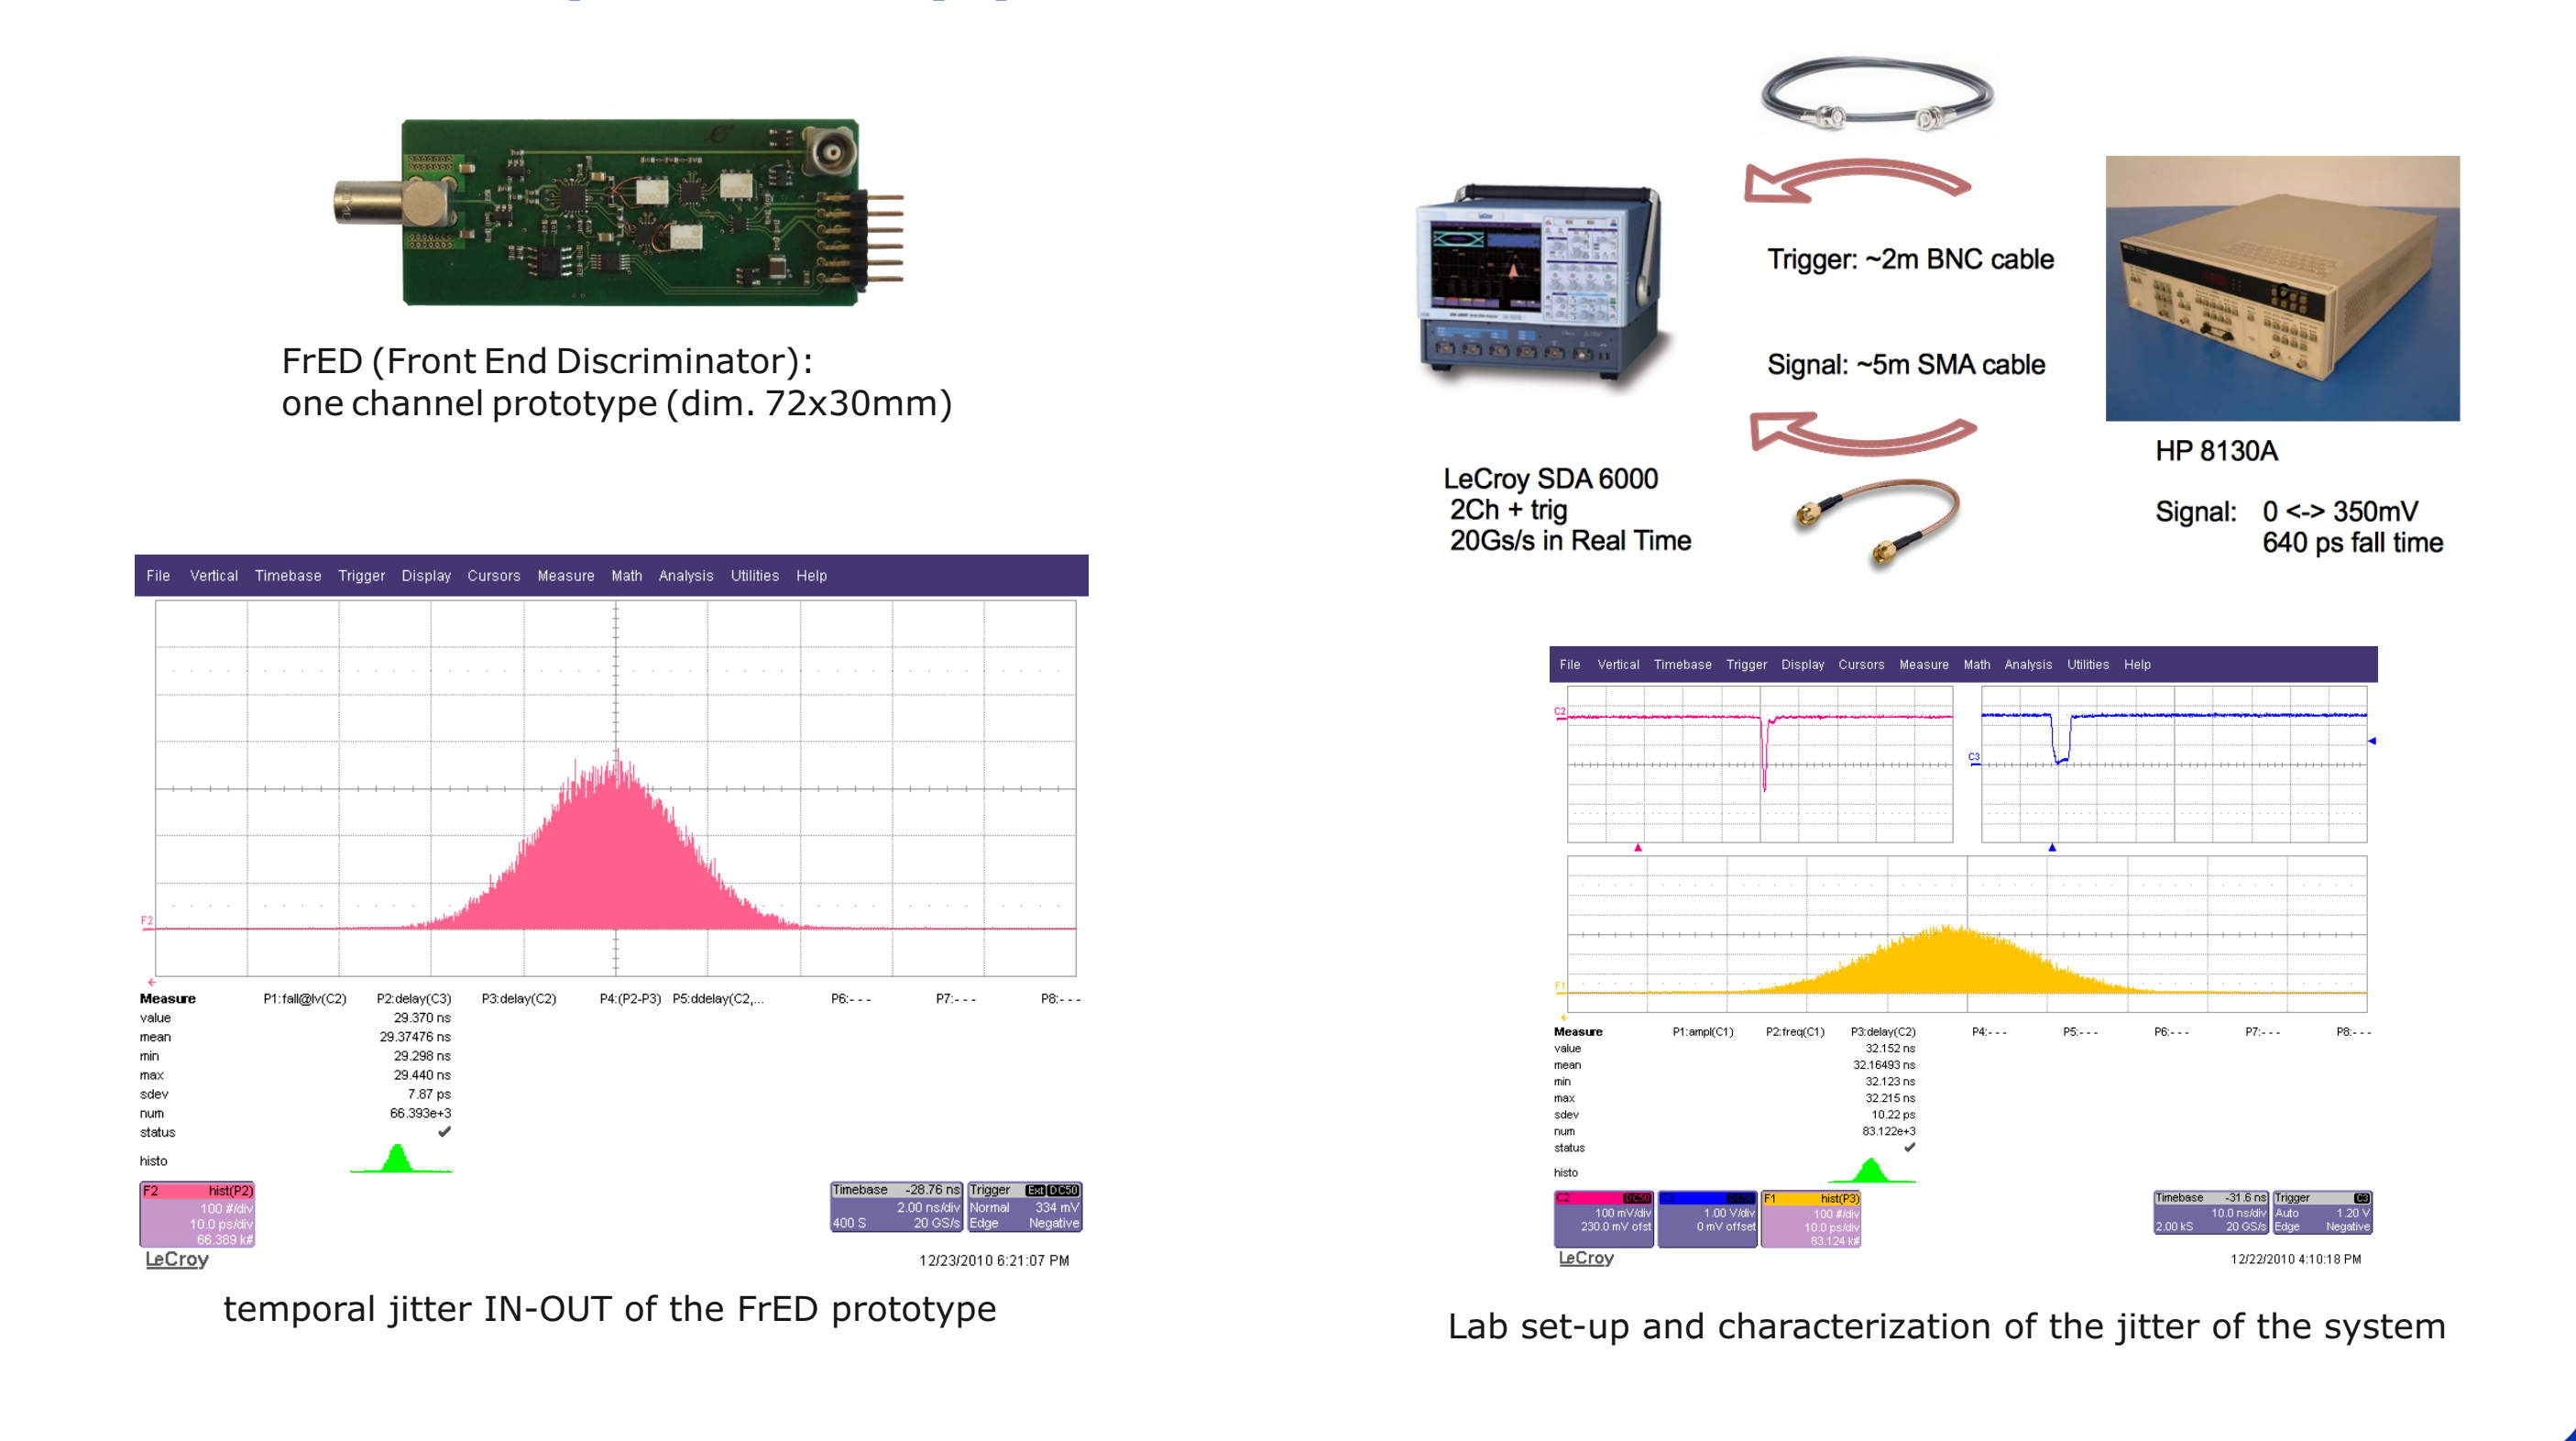

Overall Experimental Setup

Tagger concept:

Electronic chain:

Amplifier: AFA

The first prototype: FrED

Discriminator & Shaper: B-FrED

Detector Prototype beam-test: