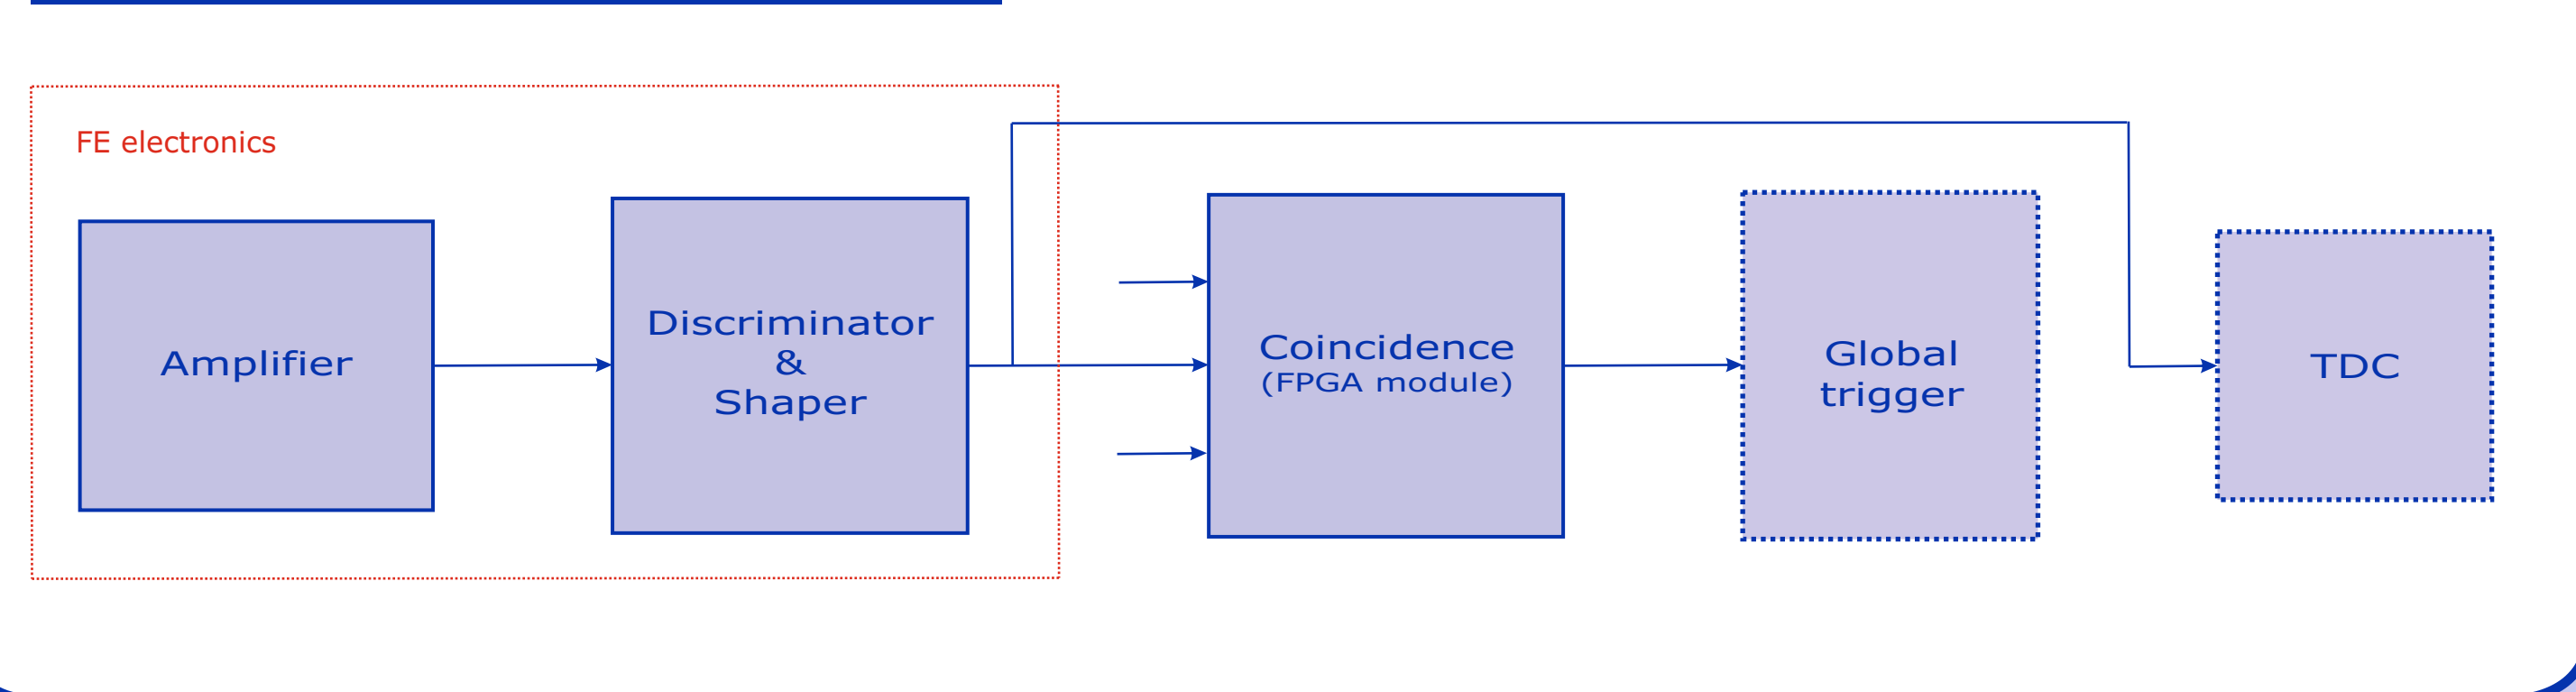

Overall Experimental Setup

Tagger concept:

Electronic chain:

Amplifier: AFA

The first prototype: FrED

Discriminator & Shaper: B-FrED

Detector Prototype beam-test: