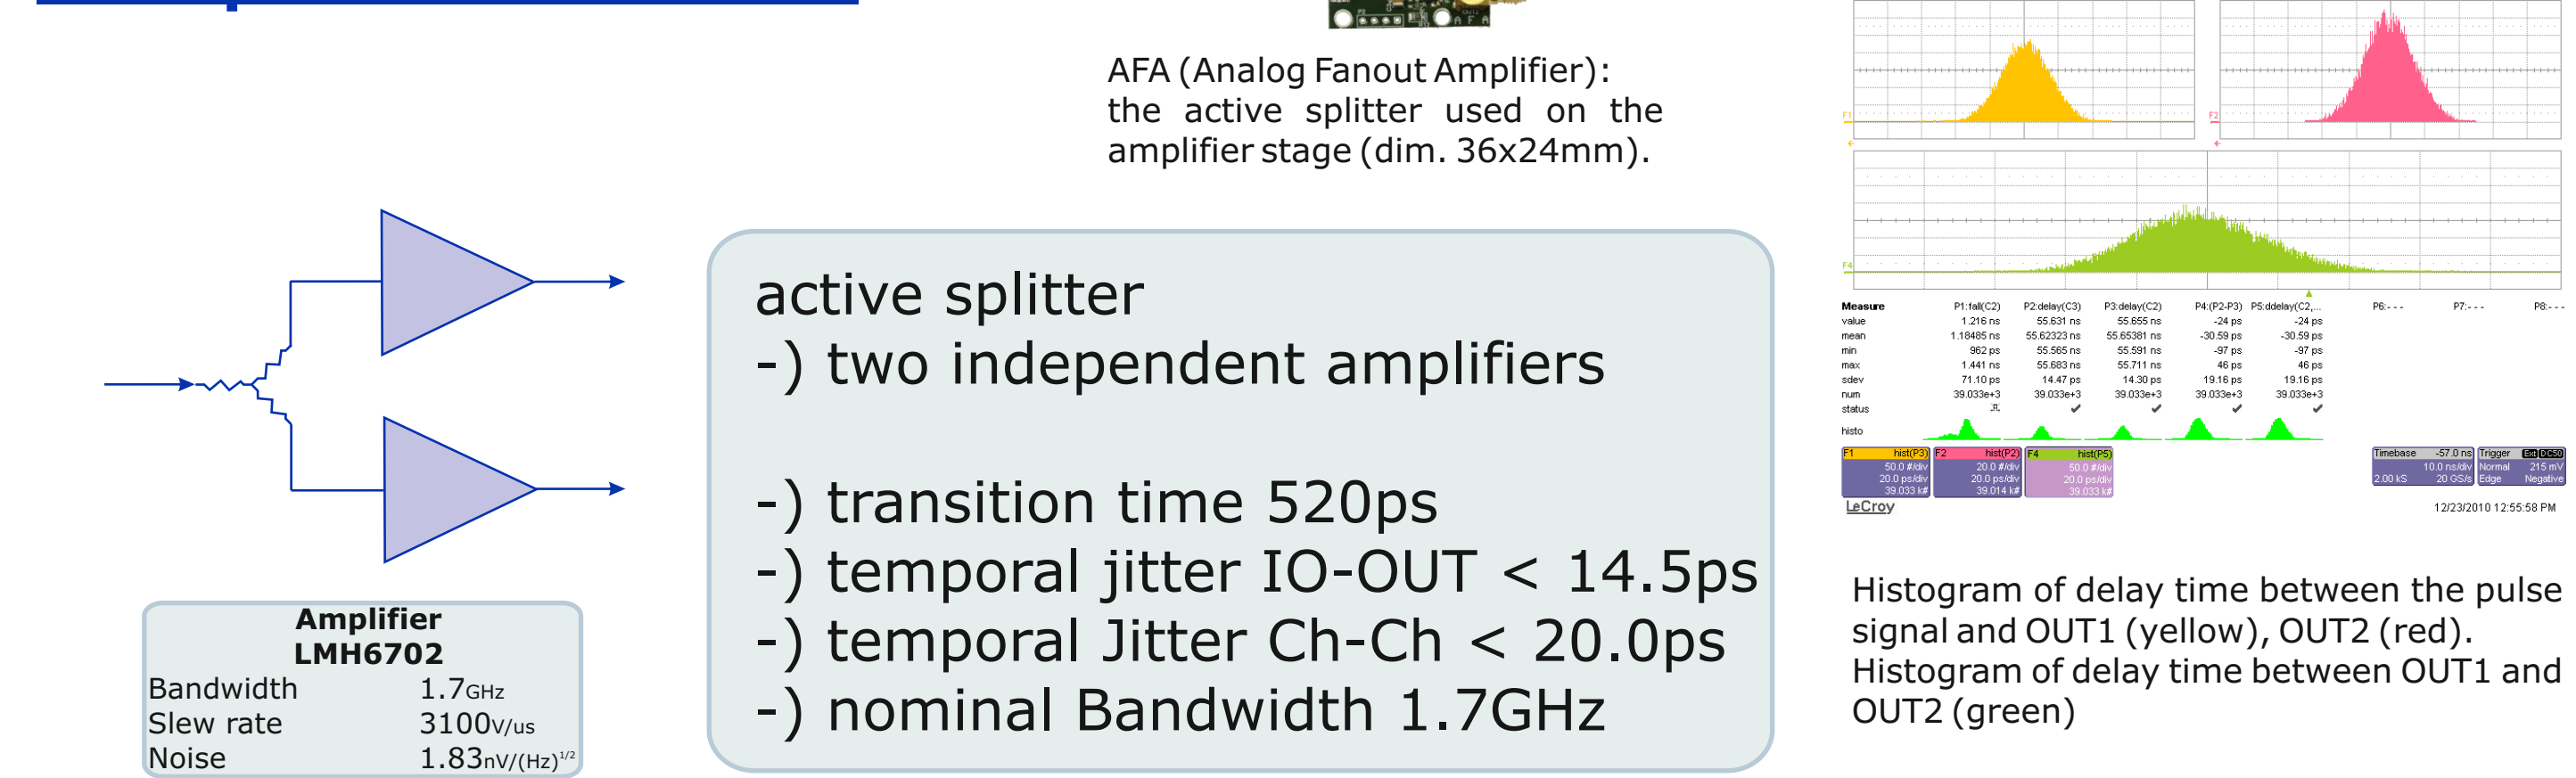

Overall Experimental Setup

Tagger concept:

Electronic chain:

Amplifier: AFA

The first prototype: FrED

Discriminator & Shaper: B-FrED

Detector Prototype beam-test: