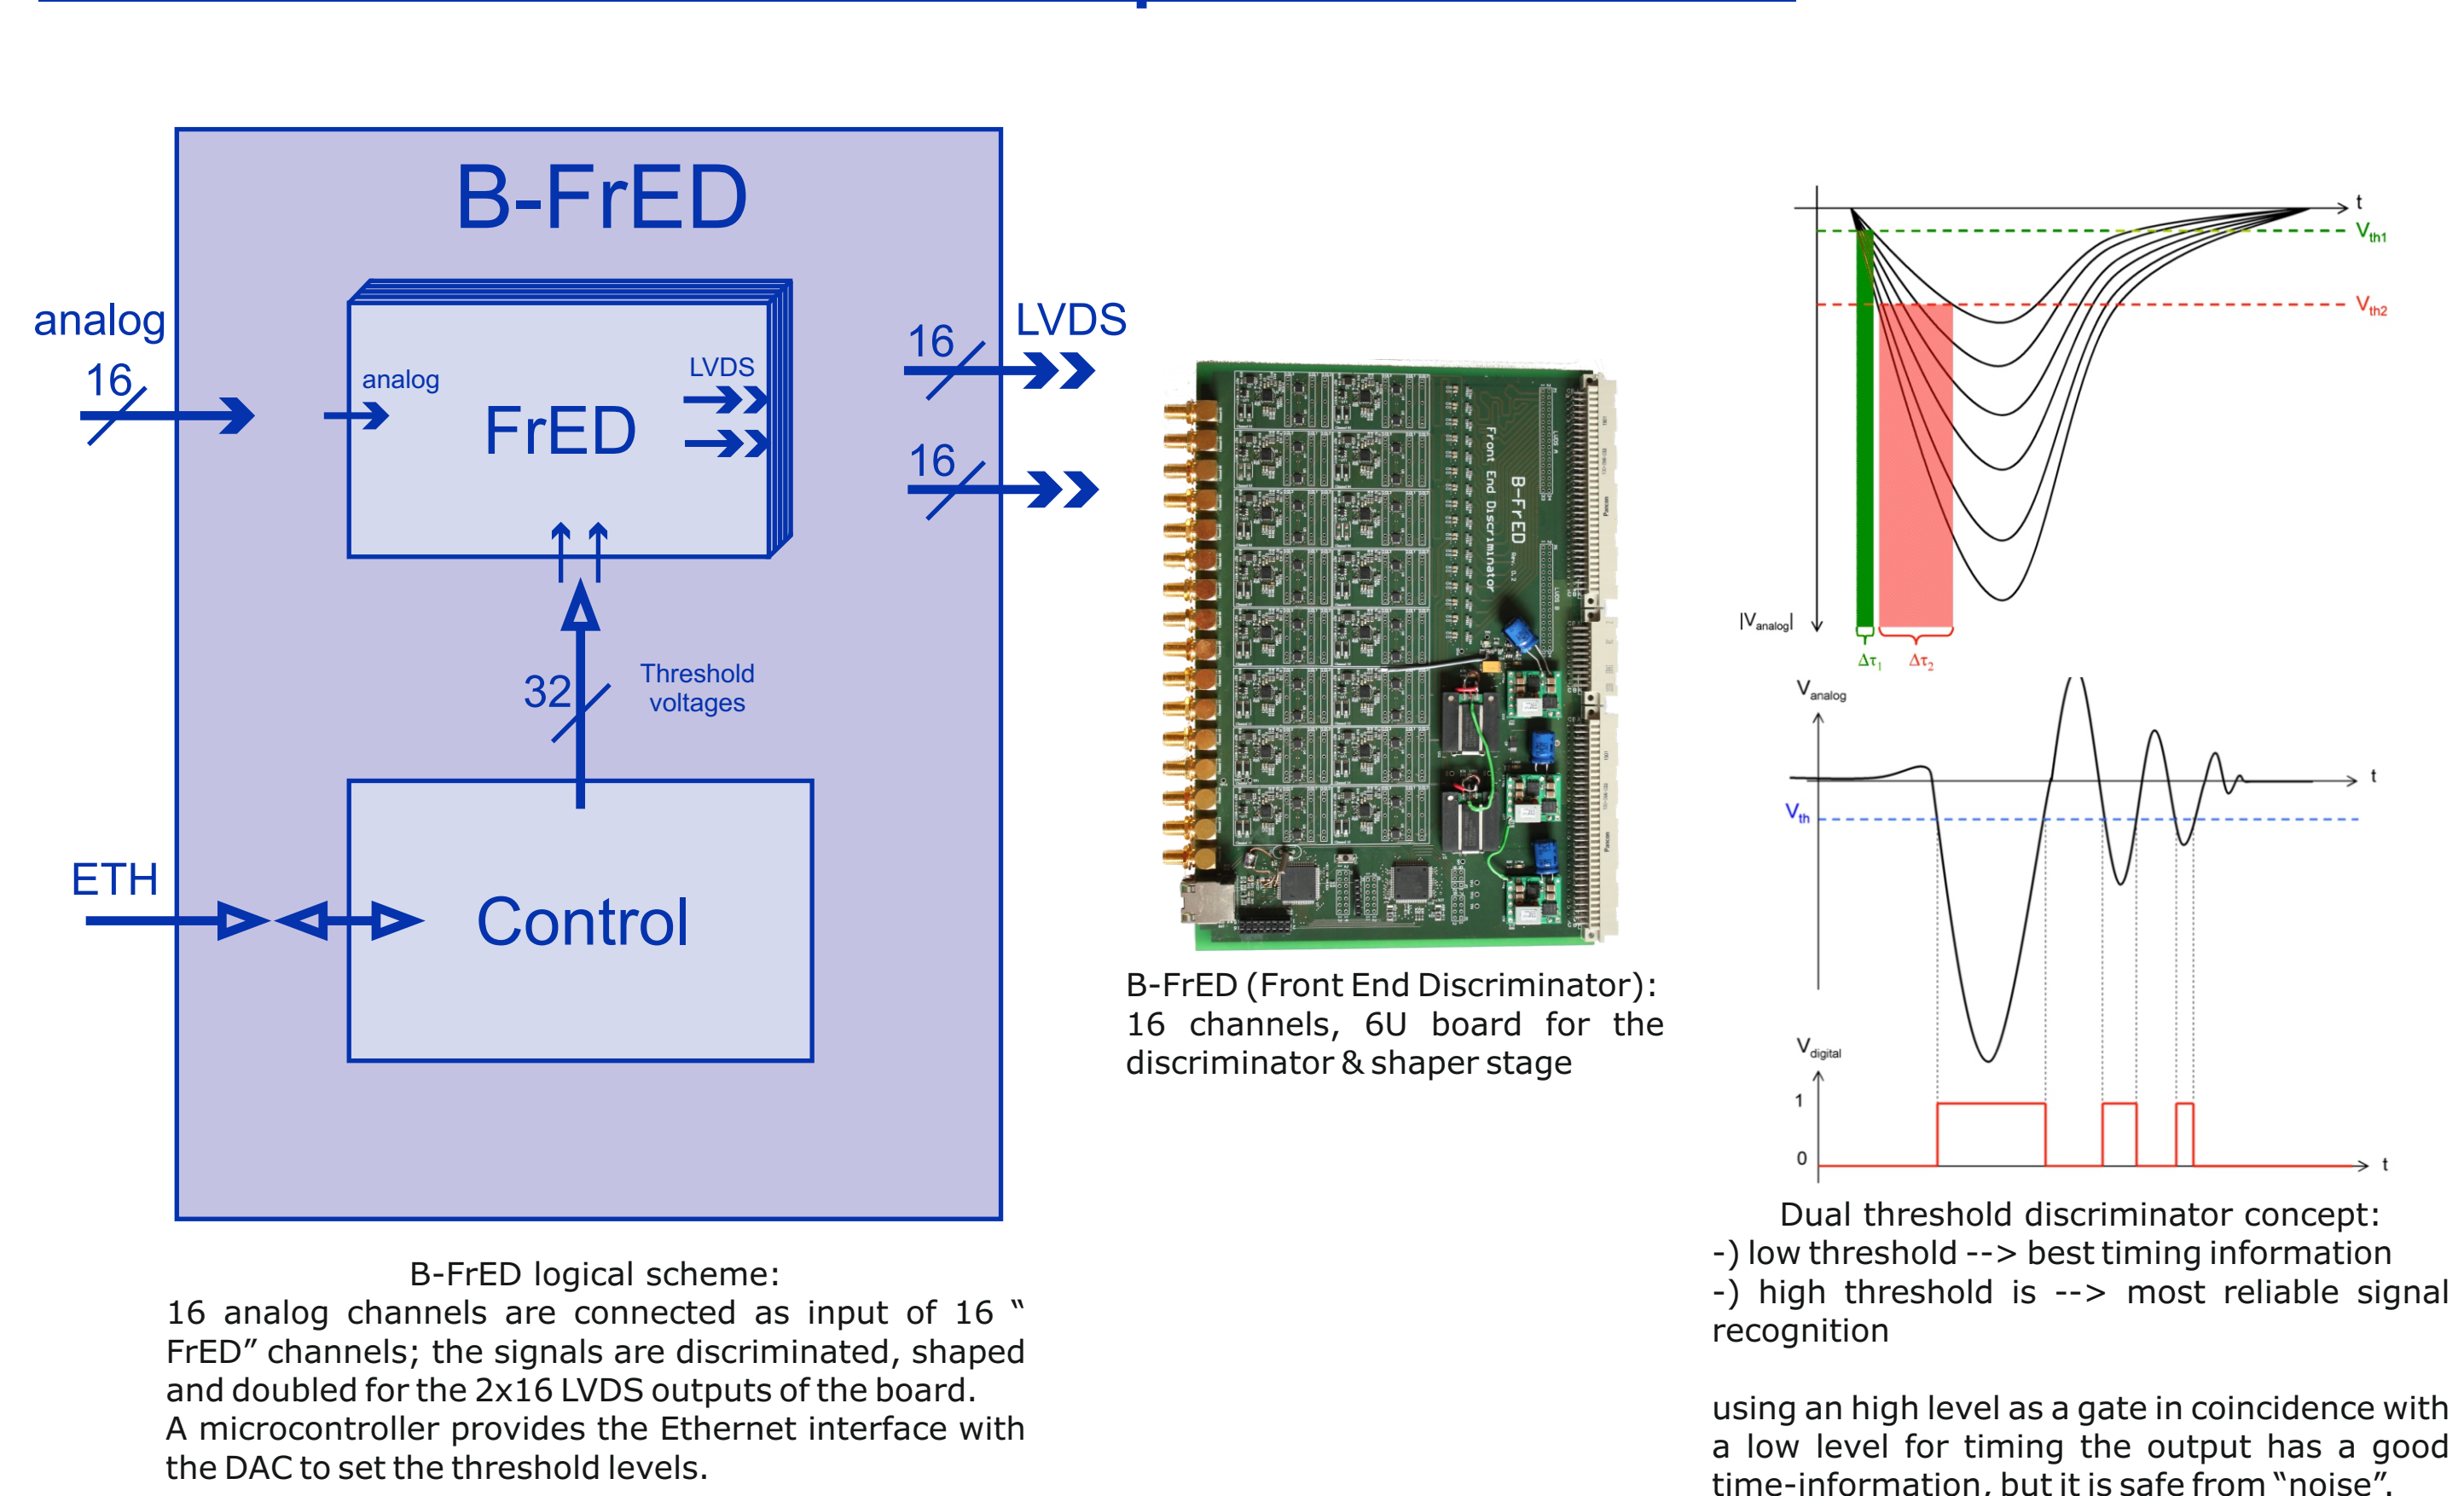

Overall Experimental Setup

Tagger concept:

Electronic chain:

Amplifier: AFA

The first prototype: FrED

Discriminator & Shaper: B-FrED

Detector Prototype beam-test: