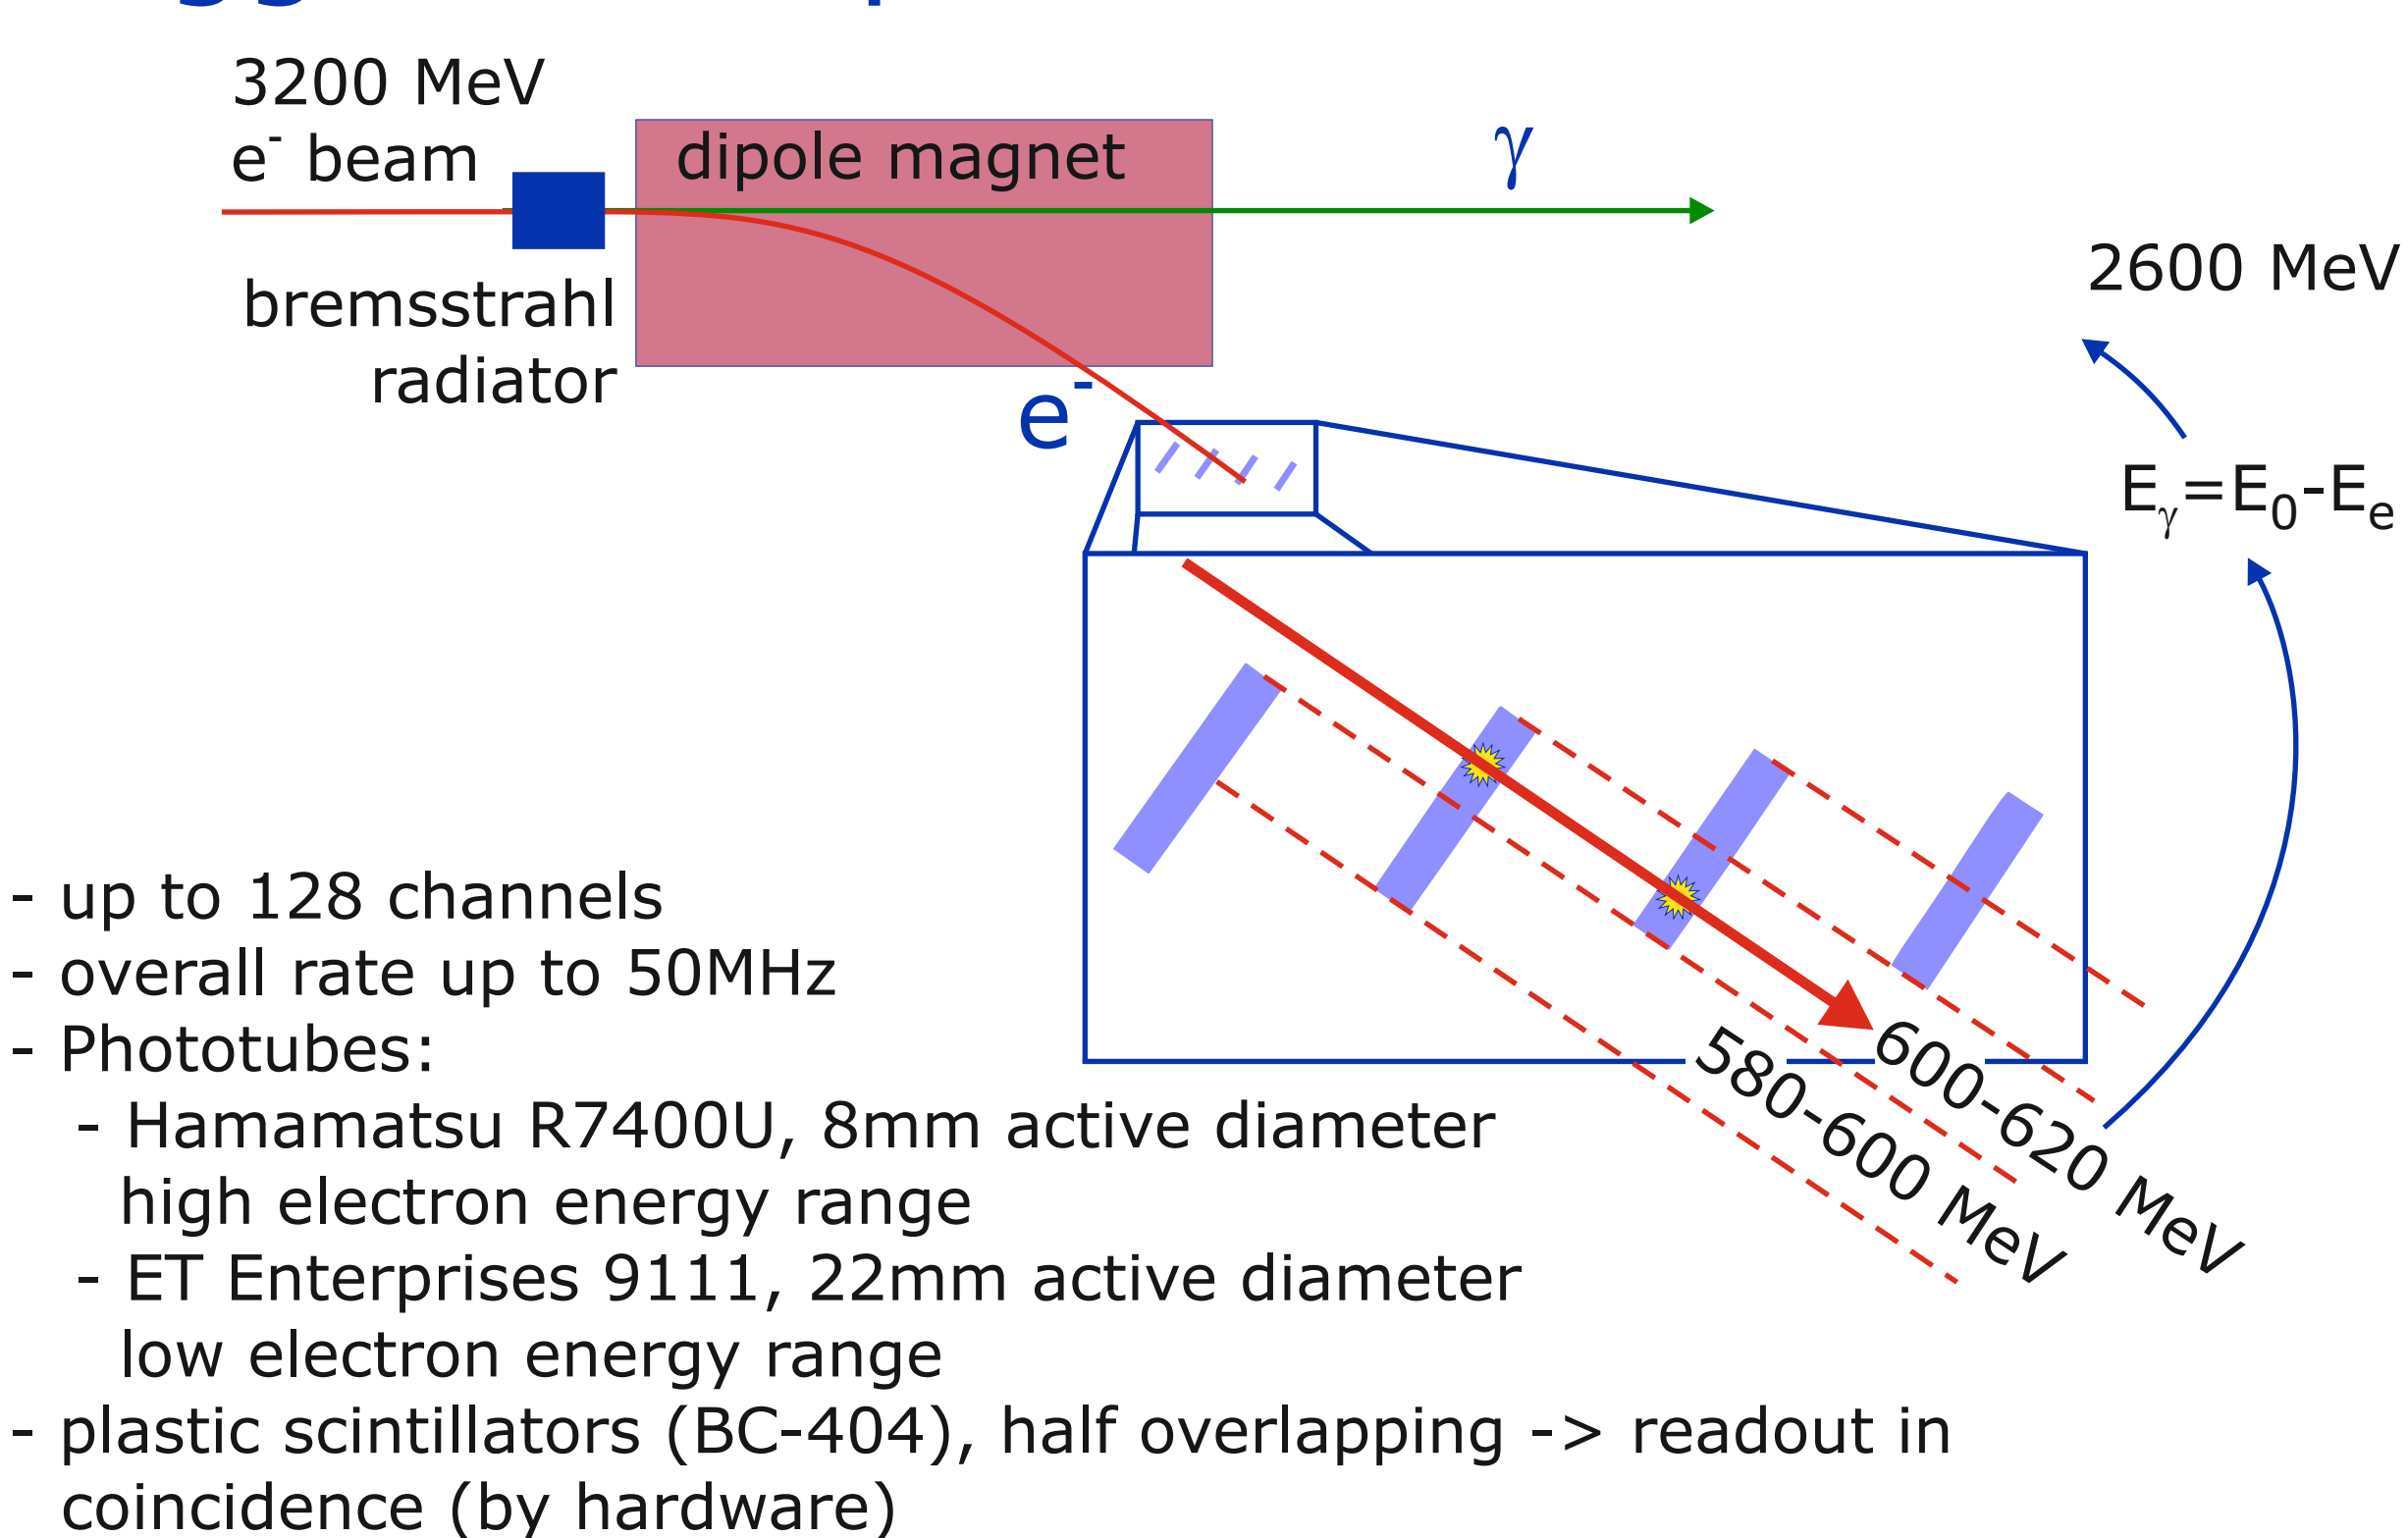

Overall Experimental Setup

Tagger concept:

Electronic chain:

Amplifier: AFA

The first prototype: FrED

Discriminator & Shaper: B-FrED

Detector Prototype beam-test: