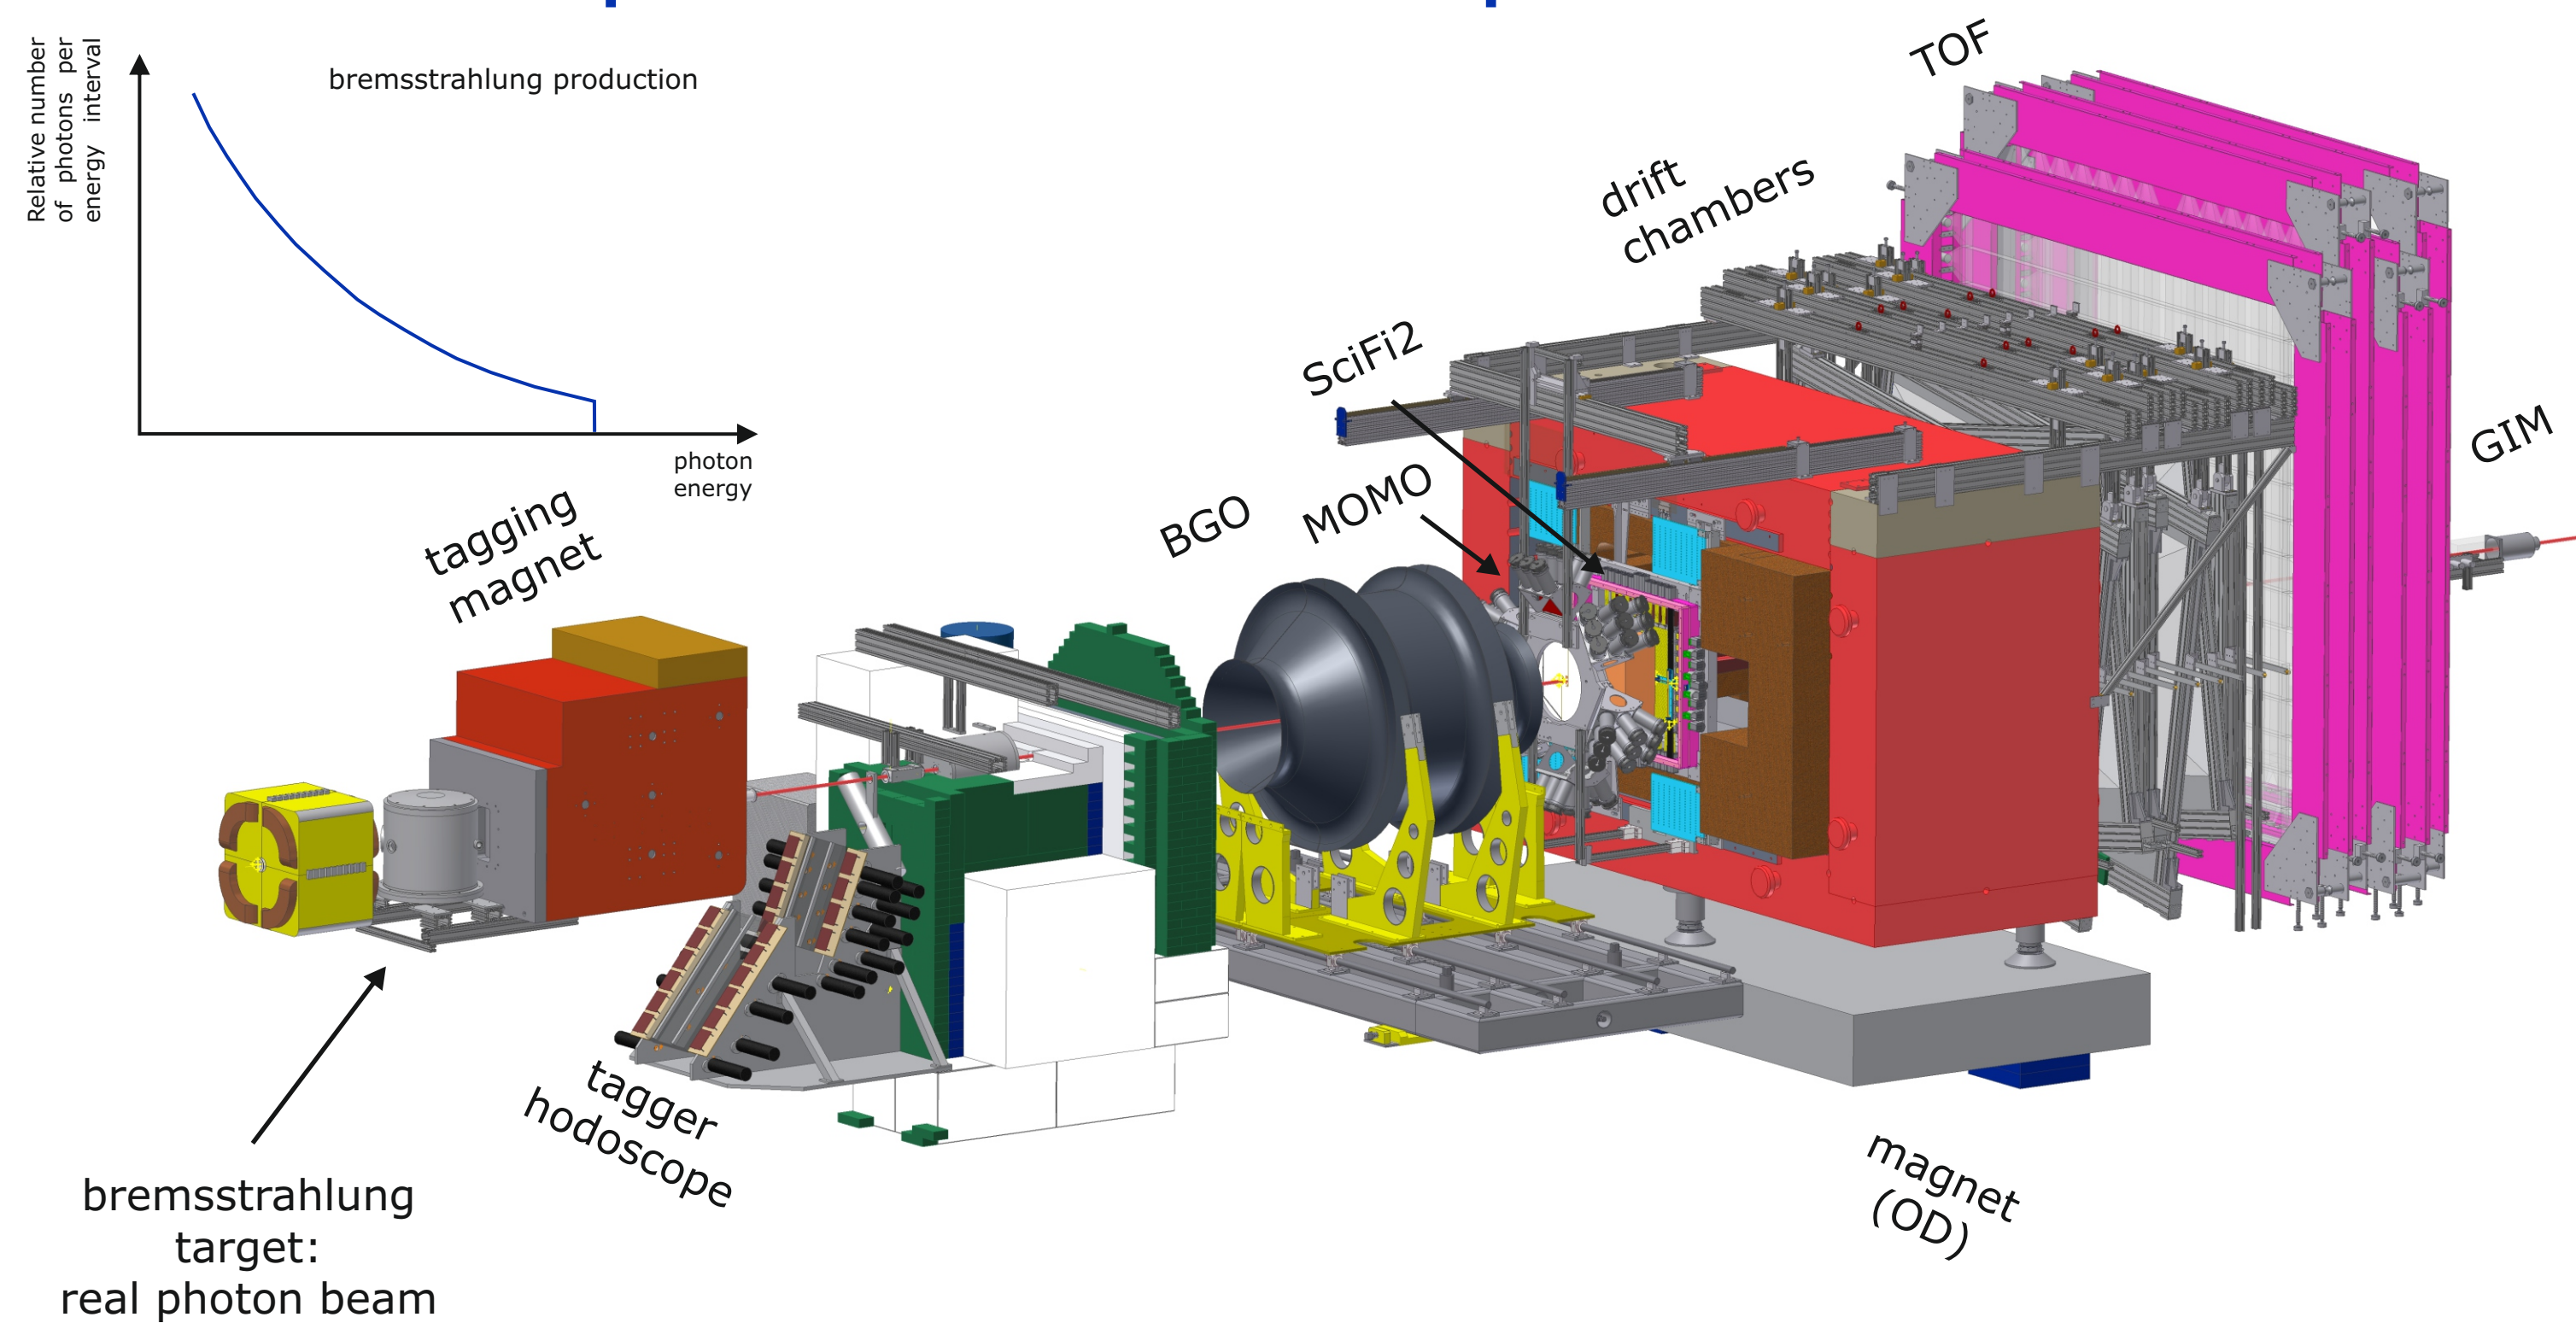

Overall Experimental Setup

Tagger concept:

Electronic chain:

Amplifier: AFA

The first prototype: FrED

Discriminator & Shaper: B-FrED

Detector Prototype beam-test: