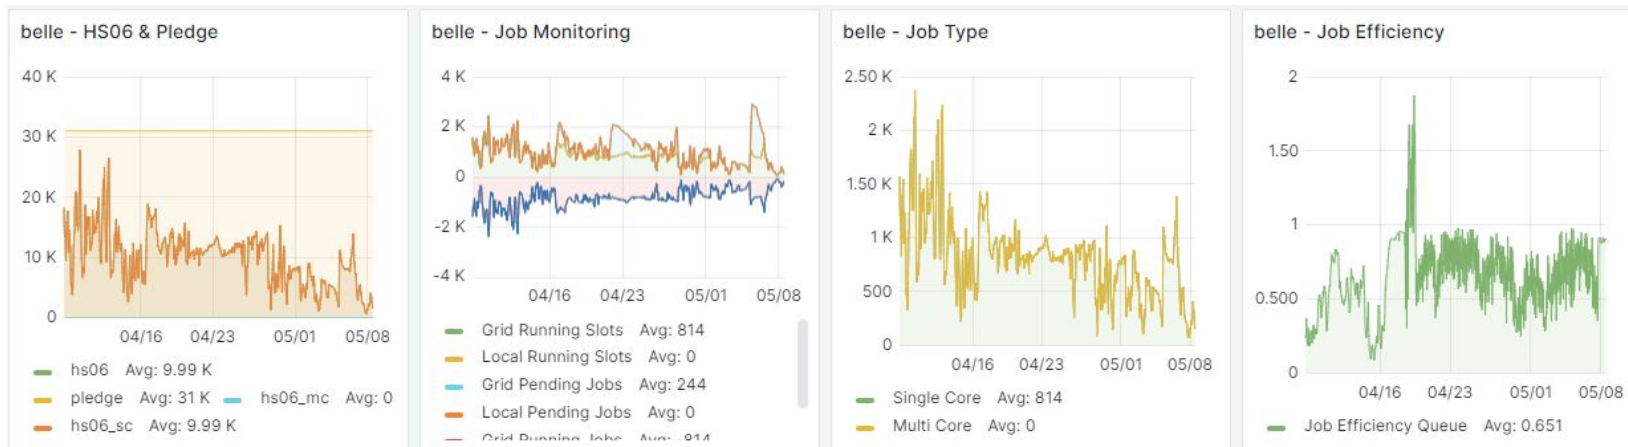

Usage - CPU

<https://t1metria.cr.cnaf.infn.it>