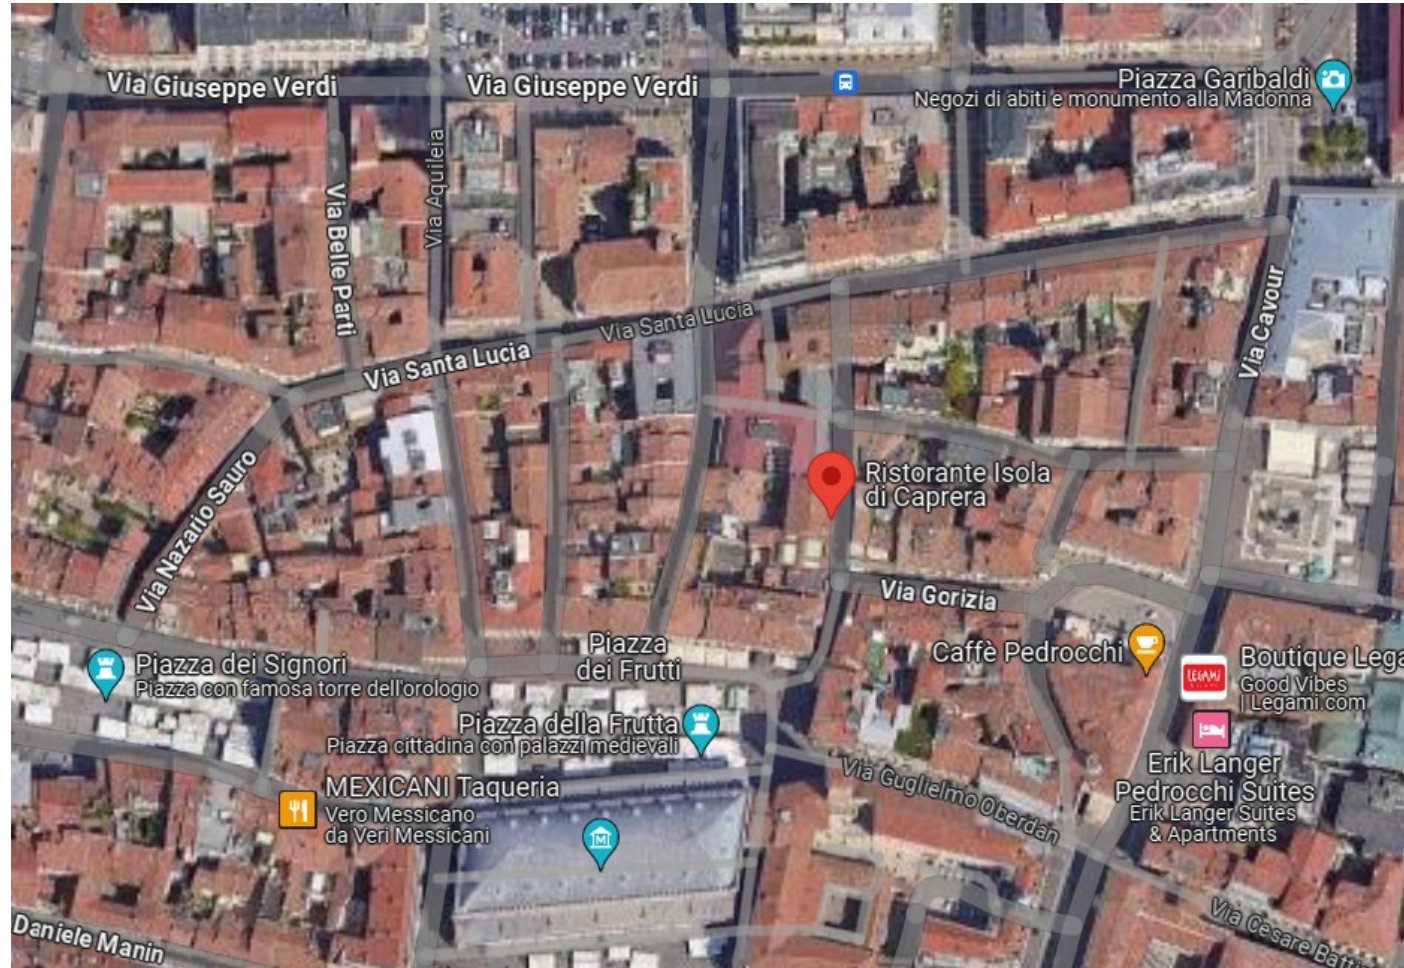

Wednesday's Social Dinner

8 p.m. at «L'Isola di Caprera»

Dinner is kindly offered to all participants by the INFN Padua Section!

Logistical information for Thursday 11th July

Visit at RFX and LNL laboratories

8:20 a.m.: meeting point to take the shuttle → Padua Bus Station

9 a.m. – 11 a.m.: visit at RFX

11 a.m. – 11:30 a.m.: transfer to LNL

11:30 a.m. – 1:15 p.m.: visit at LNL

1.15 p.m. – 2.15 p.m.: lunch at LNL canteen

2:15 p.m. – 4:15 p.m.: lectures at LNL (Sala Ceolin)

4:15 p.m. – 4:30 p.m.: coffee break

4:30 p.m.: departure from LNL to the Padua Bus station with the shuttle

END OF THE KICK-OFF MEETING!

*See
you
soon*