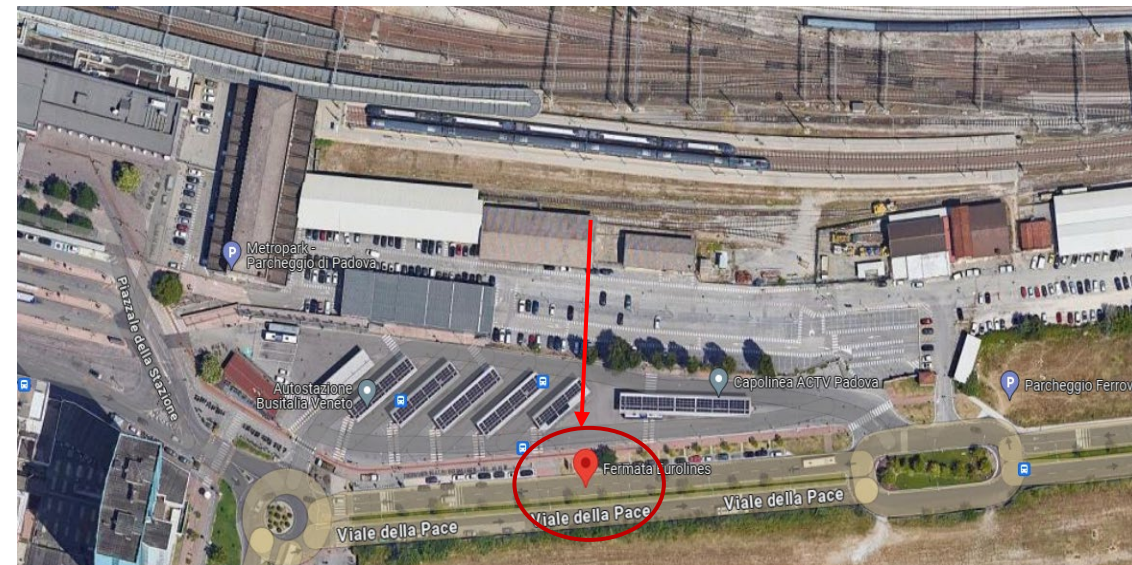

Logistical information for Thursday 11th July

Visit at RFX and LNL laboratories

8:20 a.m.: meeting point to take the shuttle → Padua Bus Station

9 a.m. – 11 a.m.: visit at RFX

11 a.m. – 11:30 a.m.: transfer to LNL

11:30 a.m. – 1:15 p.m.: visit at LNL

1.15 p.m. – 2.15 p.m.: lunch at LNL canteen

2:15 p.m. – 4:15 p.m.: lectures at LNL (Sala Ceolin)

4:15 p.m. – 4:30 p.m.: coffee break

4:30 p.m.: departure from LNL to the Padua Bus station with the shuttle

END OF THE KICK-OFF MEETING!

*See
you
soon*