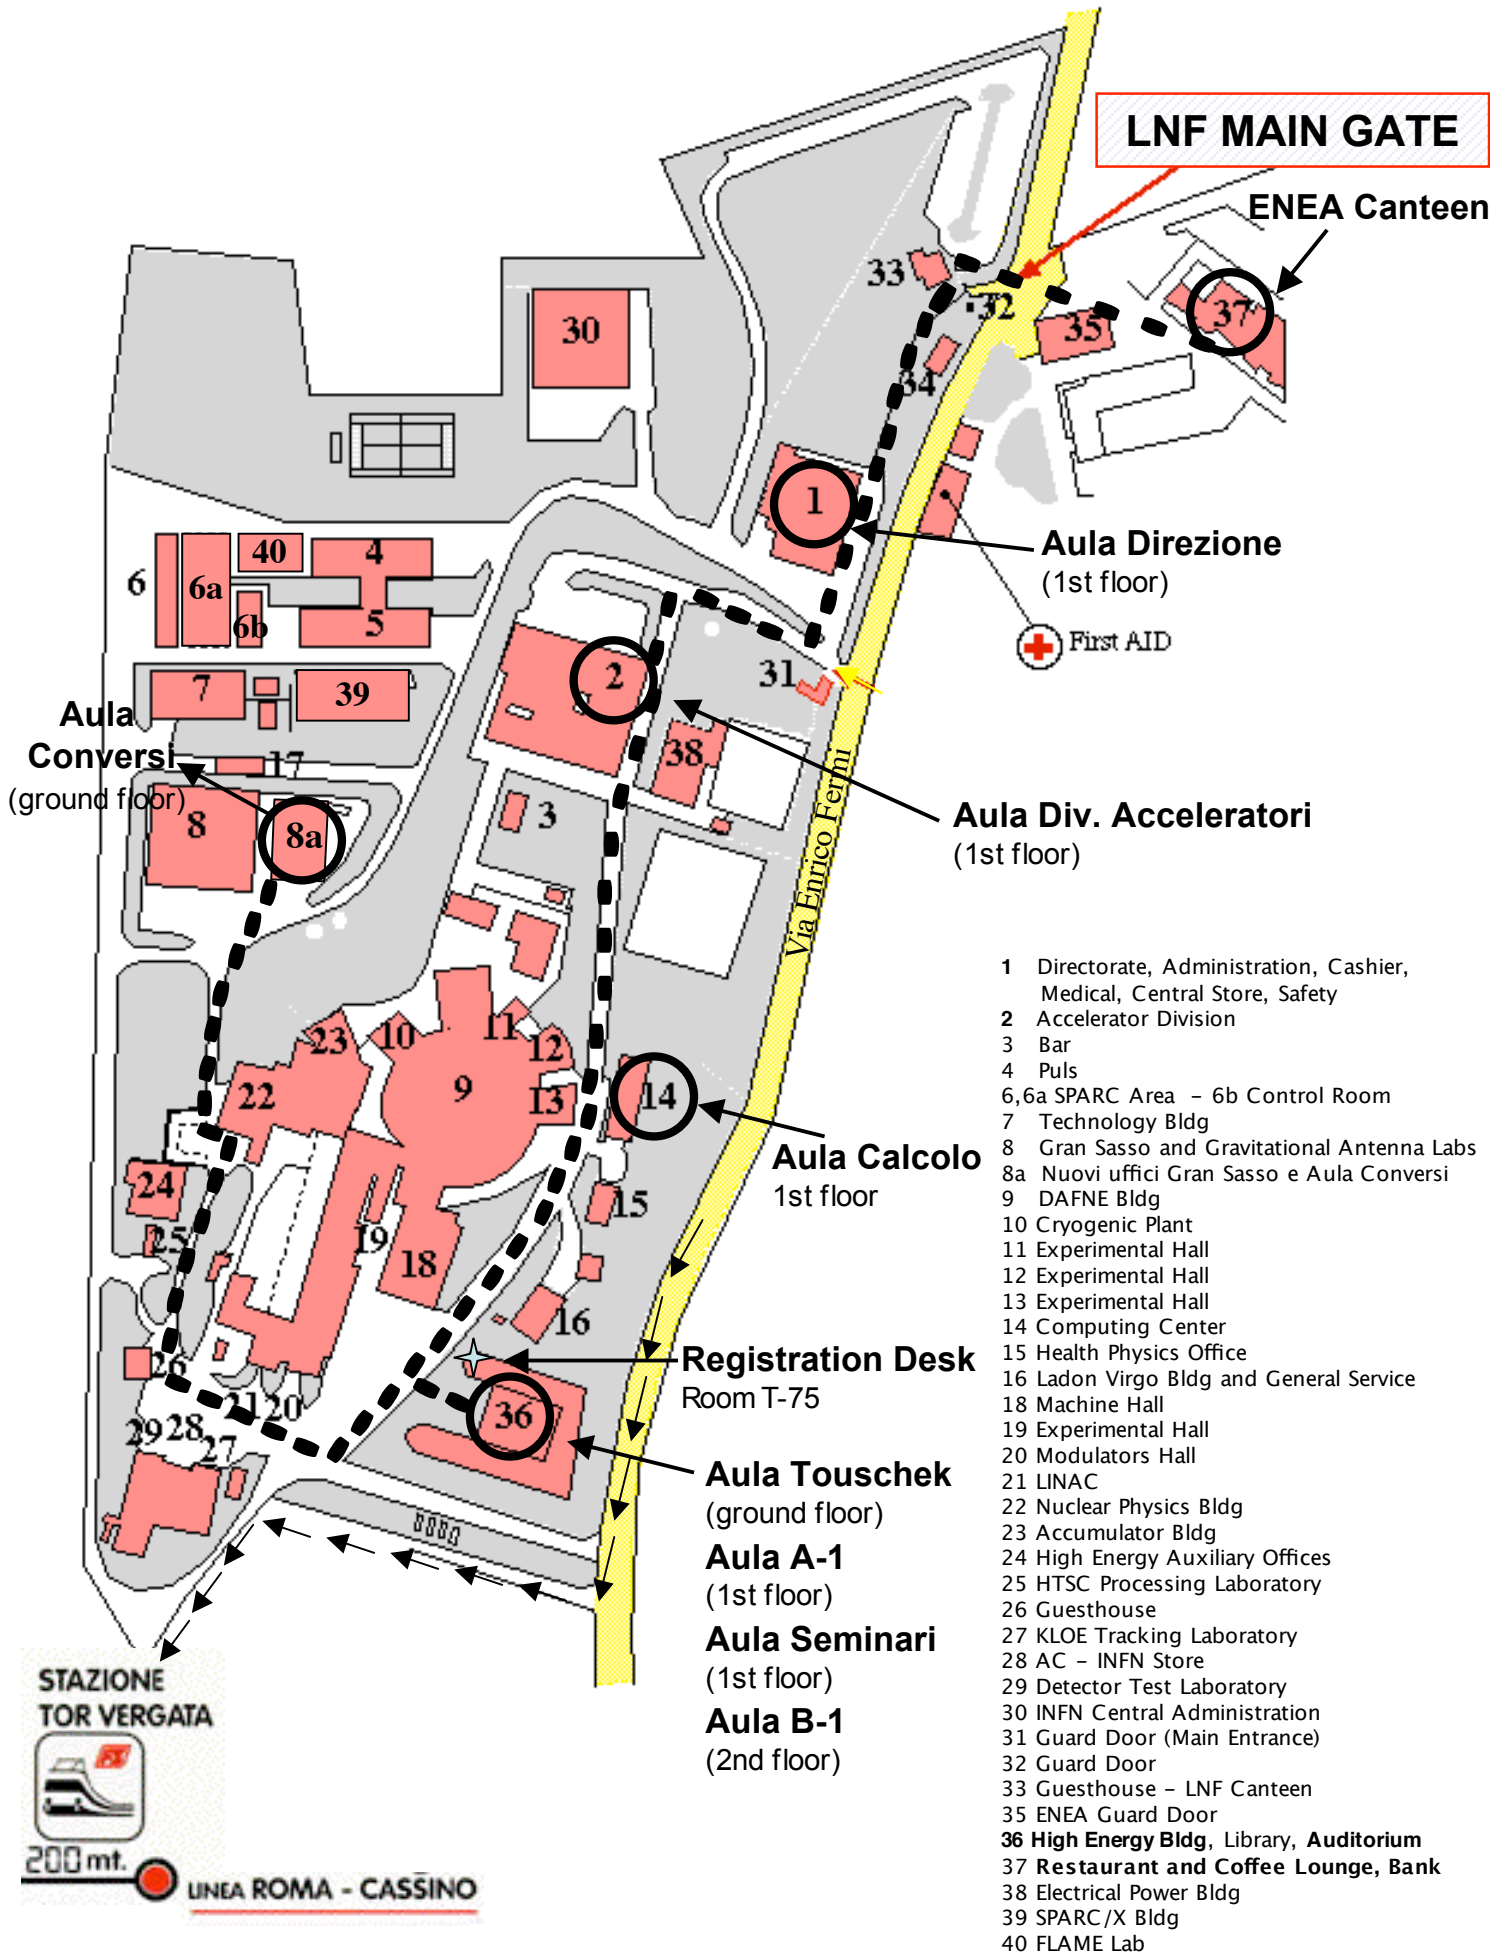

# LNf AREA MAP

**LNf MAIN GATE**

ENEa Canteen

**Aula Direzione**  
(1st floor)

First AID

**Aula Div. Acceleratori**  
(1st floor)

**Aula Calcolo**  
1st floor

**Registration Desk**  
Room T-75

**Aula Tousek**  
(ground floor)

**Aula A-1**  
(1st floor)

**Aula Seminari**  
(1st floor)

**Aula B-1**  
(2nd floor)

- 1 Directorate, Administration, Cashier, Medical, Central Store, Safety
- 2 Accelerator Division
- 3 Bar
- 4 Puls
- 6,6a SPARC Area - 6b Control Room
- 7 Technology Bldg
- 8 Gran Sasso and Gravitational Antenna Labs
- 8a Nuovi uffici Gran Sasso e Aula Conversi
- 9 DAFNE Bldg
- 10 Cryogenic Plant
- 11 Experimental Hall
- 12 Experimental Hall
- 13 Experimental Hall
- 14 Computing Center
- 15 Health Physics Office
- 16 Ladon Virgo Bldg and General Service
- 18 Machine Hall
- 19 Experimental Hall
- 20 Modulators Hall
- 21 LINAC
- 22 Nuclear Physics Bldg
- 23 Accumulator Bldg
- 24 High Energy Auxiliary Offices
- 25 HTSC Processing Laboratory
- 26 Guesthouse
- 27 KLOE Tracking Laboratory
- 28 AC - INFN Store
- 29 Detector Test Laboratory
- 30 INFN Central Administration
- 31 Guard Door (Main Entrance)
- 32 Guard Door
- 33 Guesthouse - LNf Canteen
- 35 ENEa Guard Door
- 36 High Energy Bldg, Library, Auditorium
- 37 Restaurant and Coffee Lounge, Bank
- 38 Electrical Power Bldg
- 39 SPARC/X Bldg
- 40 FLAME Lab

STAZIONE TOR VERGATA

200 mt.

LINEA ROMA - CASSINO