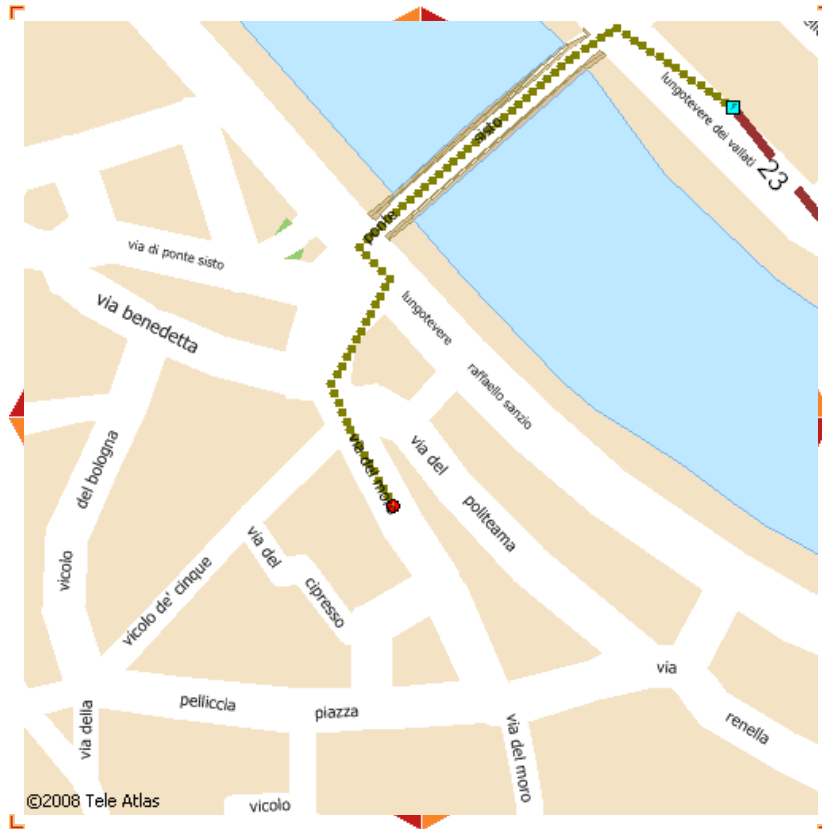

VERSIONI > Normale > Solo testo > Alto contrasto

SEARCH

[Homepage](#)

Change the Options
Route calculation
12/10/2011 20:00

- Departure from roma via corrado segre , 4
- walk 250 meters
- go to stop EFESO
-
- take Line No 23 (CLODIO) to 18 stops 23 ogni 15 min.
- get off at stop LGT VALLATI/PETTINARI
- walk 250 meters
- to roma via del moro , 43
-
- distance covered (metres) 6000 meters

Legend

	Bus Lines		Trains		Tramway		On foot
	Metro A		Trains		Trolleybus		Private means
	Metro B		Express		Electricbus		BikeSharing

© 2011 - Powered by Pluservice s.r.l.

© 2011 ATAC S.p.A. VAT registration n. 06341981006