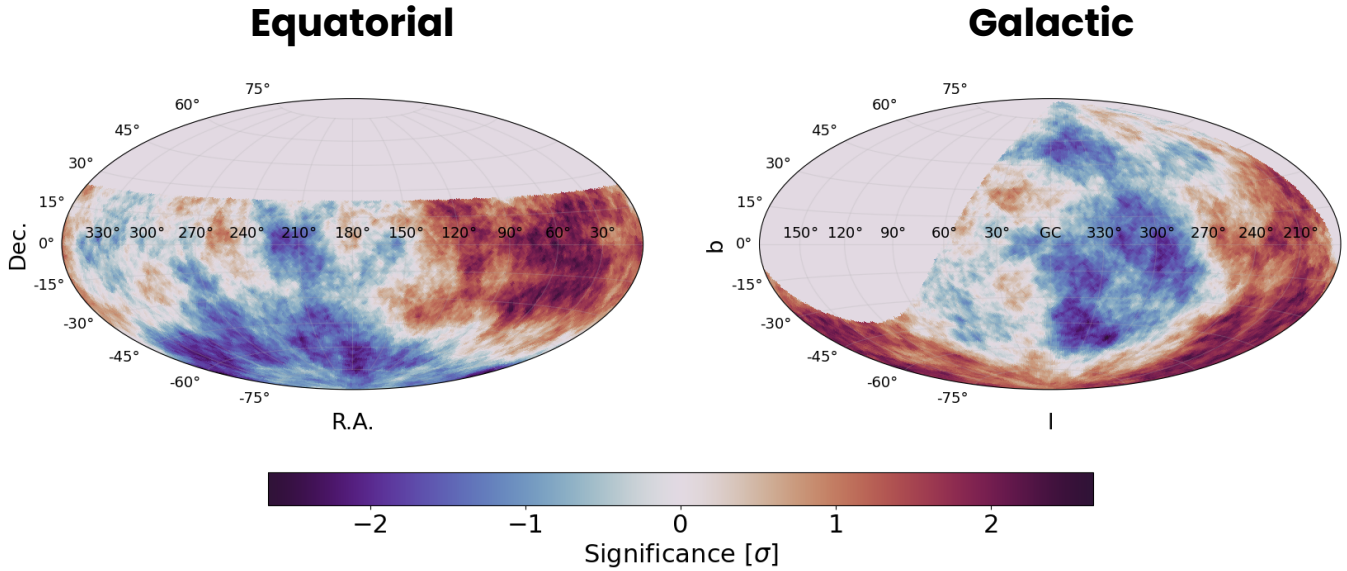

Significance Map, R=45°