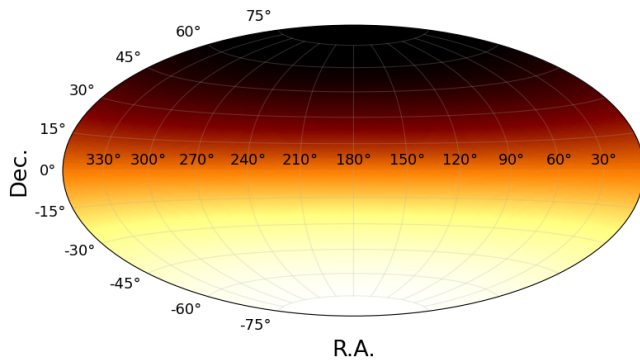

Smoothed Exposure Map, R=45°

Equatorial