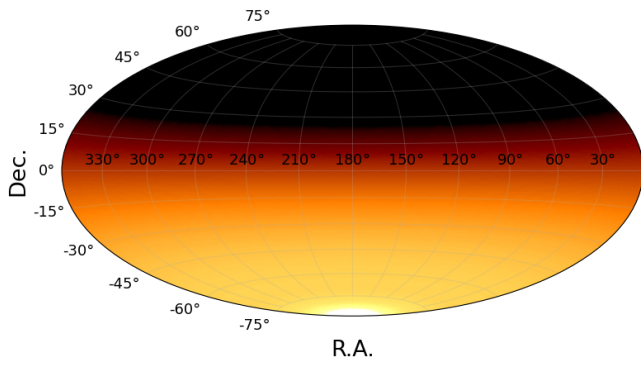

Exposure map

Equatorial