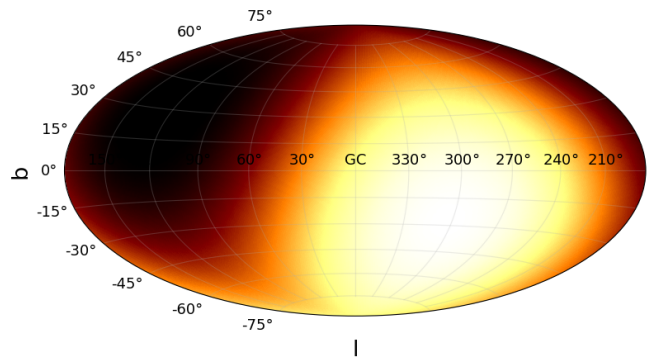

Galactic

[DOWNLOAD ANALYSIS FILE](#)