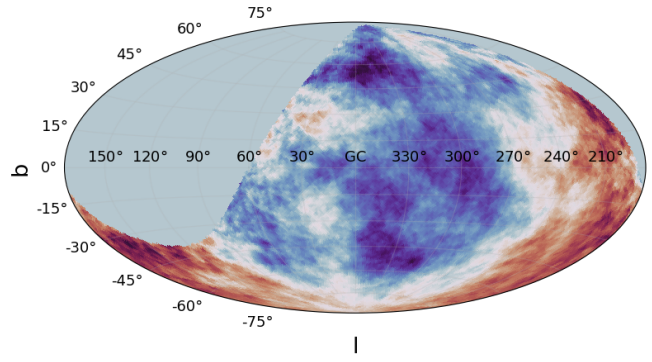

Smoothed Flux Map, R=45°

Galactic