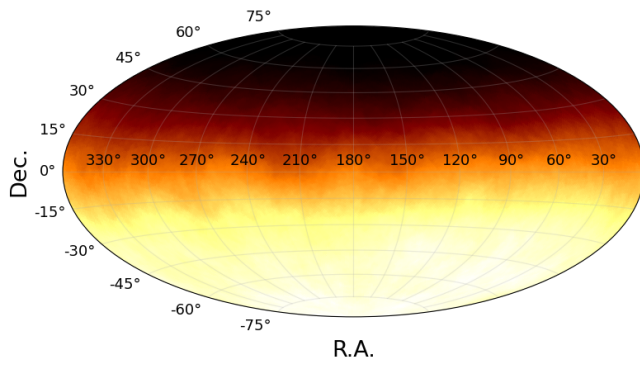

Smoothed Count Map, R=45°

Equatorial