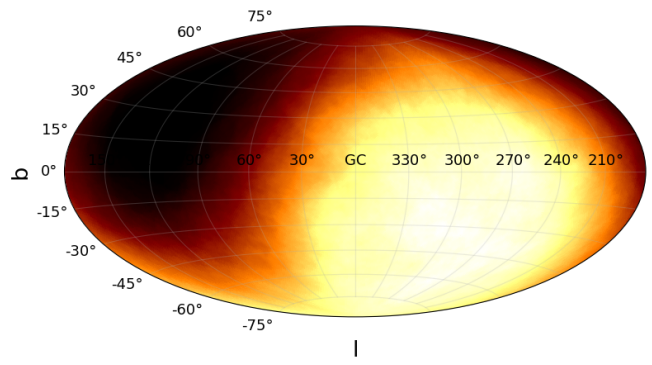

Smoothed Count Map, R=45°

Galactic