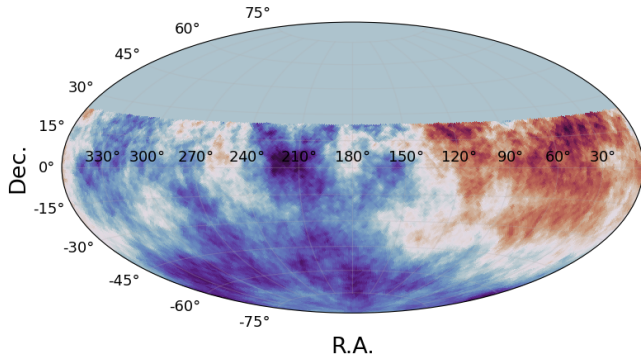

Smoothed Flux Map, R=45°

Equatorial