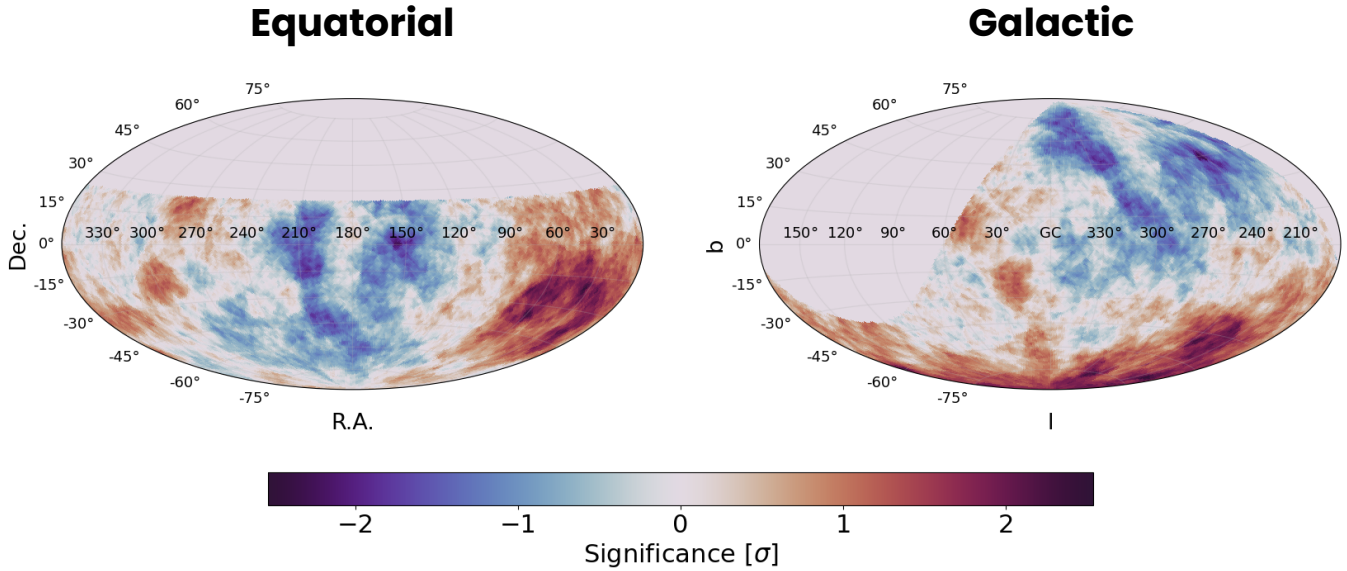

Galactic

REMOVE SKY BACKGROUND

Smoothed Count Map, $R=45^\circ$

Equatorial

Galactic

Exposure map

Equatorial

Galactic

Smoothed Exposure Map, R=45°

Equatorial

Galactic

DOWNLOAD ANALYSIS FILE

Smoothed Flux Map, R=45°

Equatorial

Galactic

Significance Map, R=45°

Spectrum with event counts