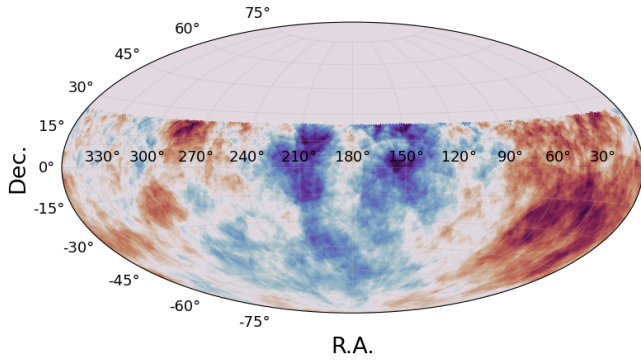

Galactic

REMOVE SKY BACKGROUND

Smoothed Count Map, $R=45^\circ$

Equatorial

Galactic

Exposure map

Equatorial

Galactic

Smoothed Exposure Map, R=45°

Equatorial

Galactic

DOWNLOAD ANALYSIS FILE

Smoothed Flux Map, R=45°

Equatorial

Galactic

Significance Map, R=45°

Spectrum with event counts