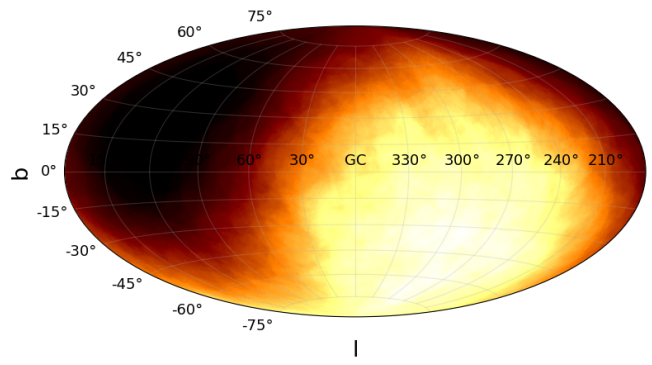

Galactic

REMOVE SKY BACKGROUND

Smoothed Count Map, $R=45^\circ$

Equatorial

Galactic

Exposure map

Equatorial

Galactic

Smoothed Exposure Map, R=45°

Equatorial

Galactic

DOWNLOAD ANALYSIS FILE

Smoothed Flux Map, R=45°

Equatorial

Galactic

Significance Map, R=45°

Spectrum with event counts