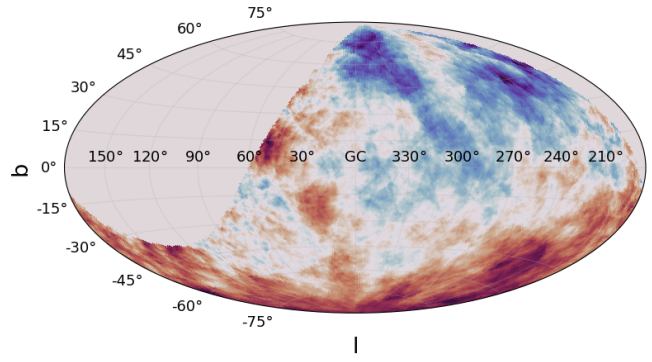

Galactic

REMOVE SKY BACKGROUND

Smoothed Count Map, $R=45^\circ$

Equatorial

Galactic

Exposure map

Equatorial

Galactic

Smoothed Exposure Map, R=45°

Equatorial

Galactic

DOWNLOAD ANALYSIS FILE

Smoothed Flux Map, R=45°

Equatorial

Galactic

Significance Map, R=45°

Spectrum with event counts