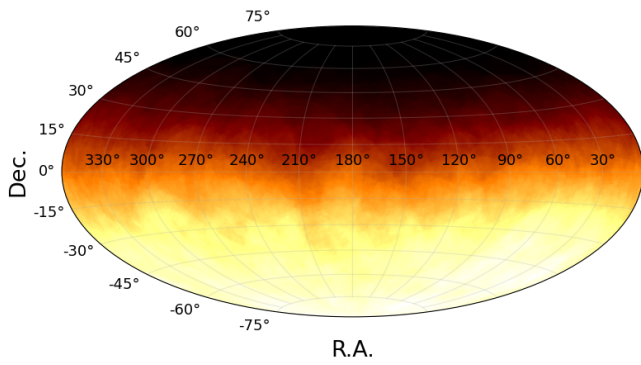

Galactic

REMOVE SKY BACKGROUND

Smoothed Count Map, $R=45^\circ$

Equatorial

Galactic

Exposure map

Equatorial

Galactic

Smoothed Exposure Map, R=45°

Equatorial

Galactic

DOWNLOAD ANALYSIS FILE

Smoothed Flux Map, R=45°

Equatorial

Galactic

Significance Map, R=45°

Spectrum with event counts