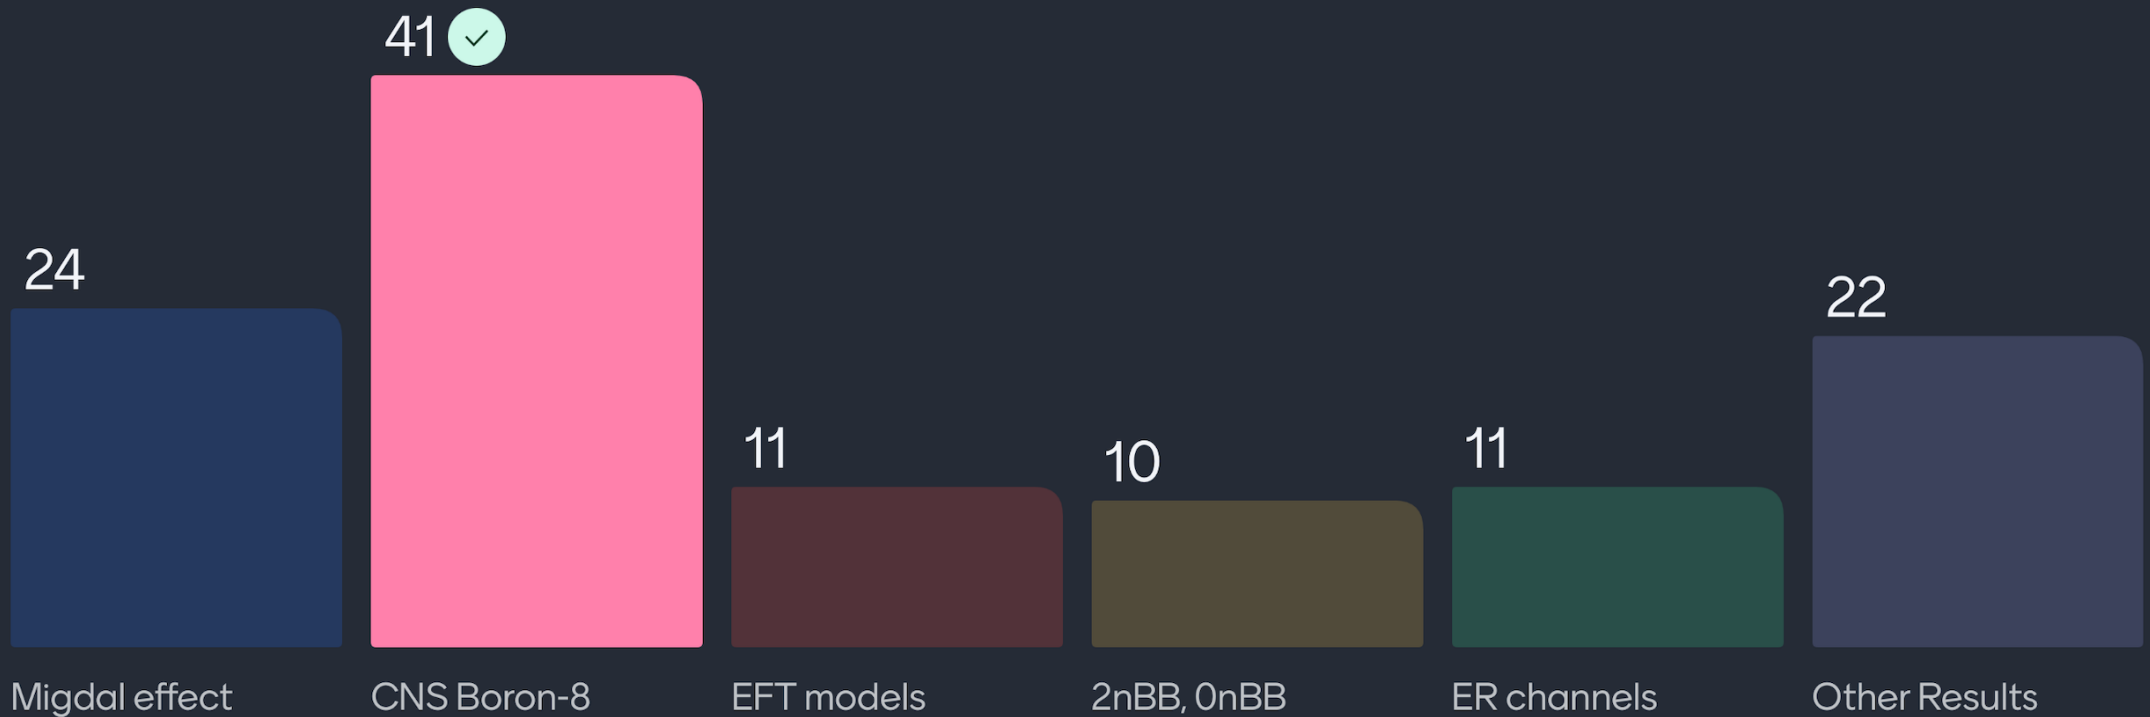

# What are the new XnT results?

Press **ENTER** to show correct answer

77

**PS: POLL UPDATED ON JULY 10 AT 12:10PM**

Join at [menti.com](https://menti.com) | use code 44 65 82 6

Mentimeter

## What are the new XnT results?

Press **ENTER** to hide correct answer

77