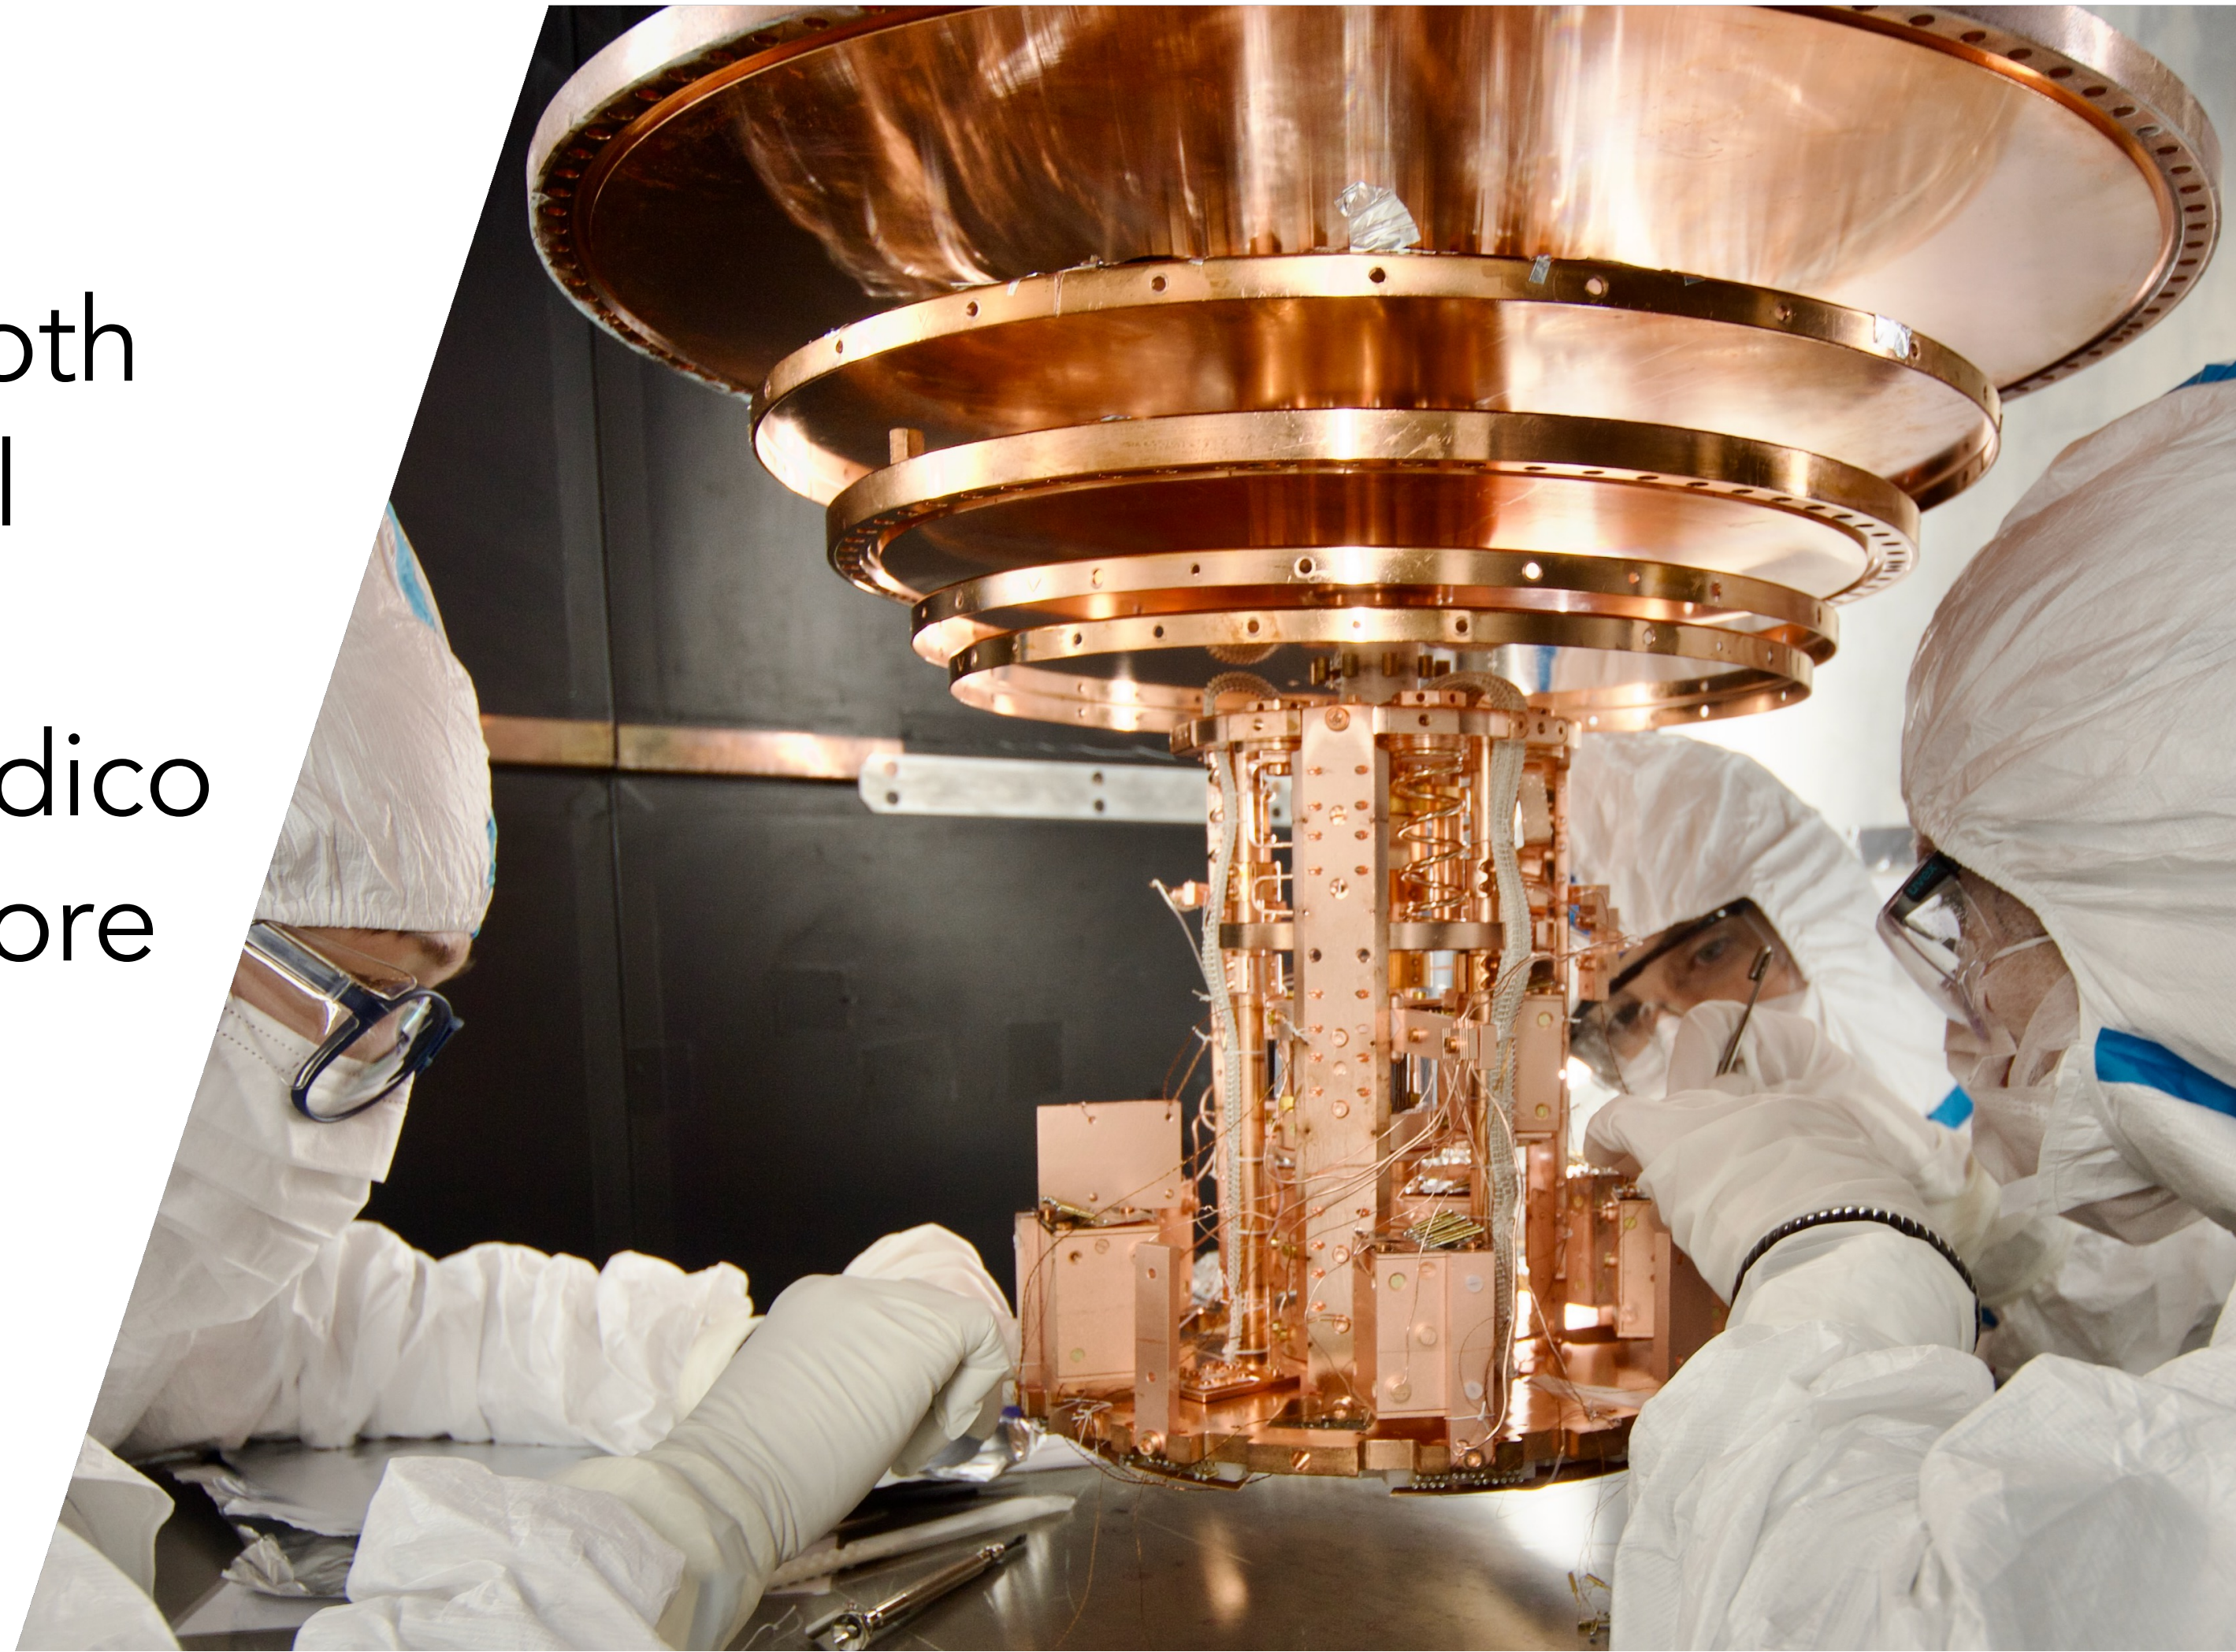

Location

Check the QR code link for the site map on the bookmark

Villa Comunale dell'Aquila

Ipogea room:
Direct session

Palazzo dell'Emiciclo
Visualizzati di recente

Consiglio Regionale dell'Abruzzo

GSSI - Gran Sasso Science Institute

Plenary streaming

Plenary Sessions are
broadcasted in
streaming in the
GSSI auditorium

Presentations for both plenary and parallel sessions must be uploaded on the indico at least 4 hours before the session.