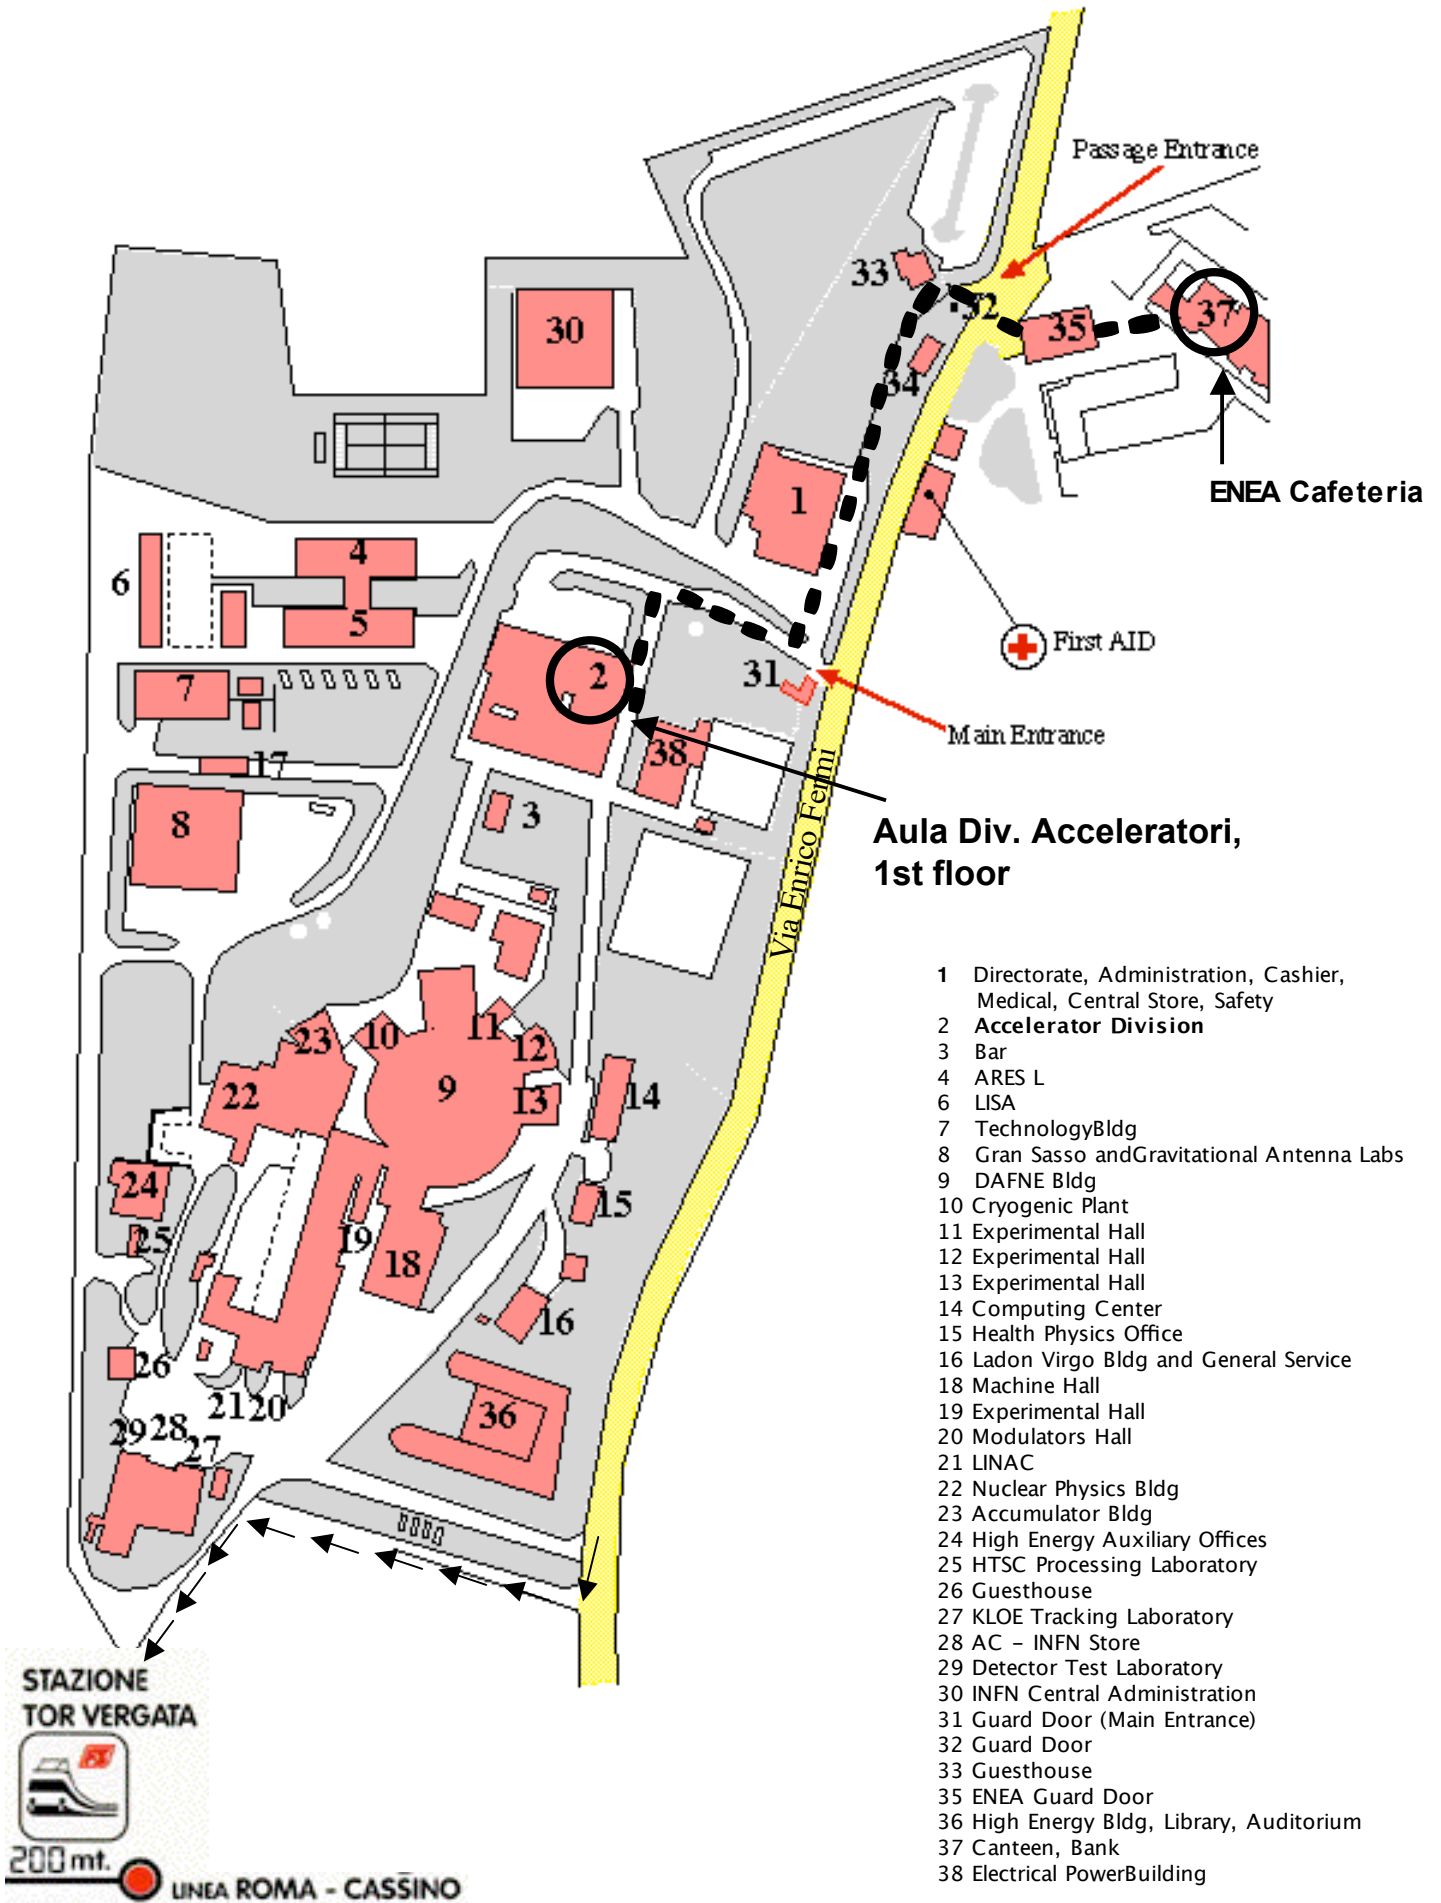

# LNf AREA MAP

## Aula Div. Acceleratori, 1st floor

- 1 Directorate, Administration, Cashier, Medical, Central Store, Safety
- 2 **Accelerator Division**
- 3 Bar
- 4 ARES L
- 6 LISA
- 7 TechnologyBldg
- 8 Gran Sasso and Gravitational Antenna Labs
- 9 DAFNE Bldg
- 10 Cryogenic Plant
- 11 Experimental Hall
- 12 Experimental Hall
- 13 Experimental Hall
- 14 Computing Center
- 15 Health Physics Office
- 16 Ladon Virgo Bldg and General Service
- 18 Machine Hall
- 19 Experimental Hall
- 20 Modulators Hall
- 21 LINAC
- 22 Nuclear Physics Bldg
- 23 Accumulator Bldg
- 24 High Energy Auxiliary Offices
- 25 HTSC Processing Laboratory
- 26 Guesthouse
- 27 KLOE Tracking Laboratory
- 28 AC - INFN Store
- 29 Detector Test Laboratory
- 30 INFN Central Administration
- 31 Guard Door (Main Entrance)
- 32 Guard Door
- 33 Guesthouse
- 35 ENEA Guard Door
- 36 High Energy Bldg, Library, Auditorium
- 37 Canteen, Bank
- 38 Electrical Power Building