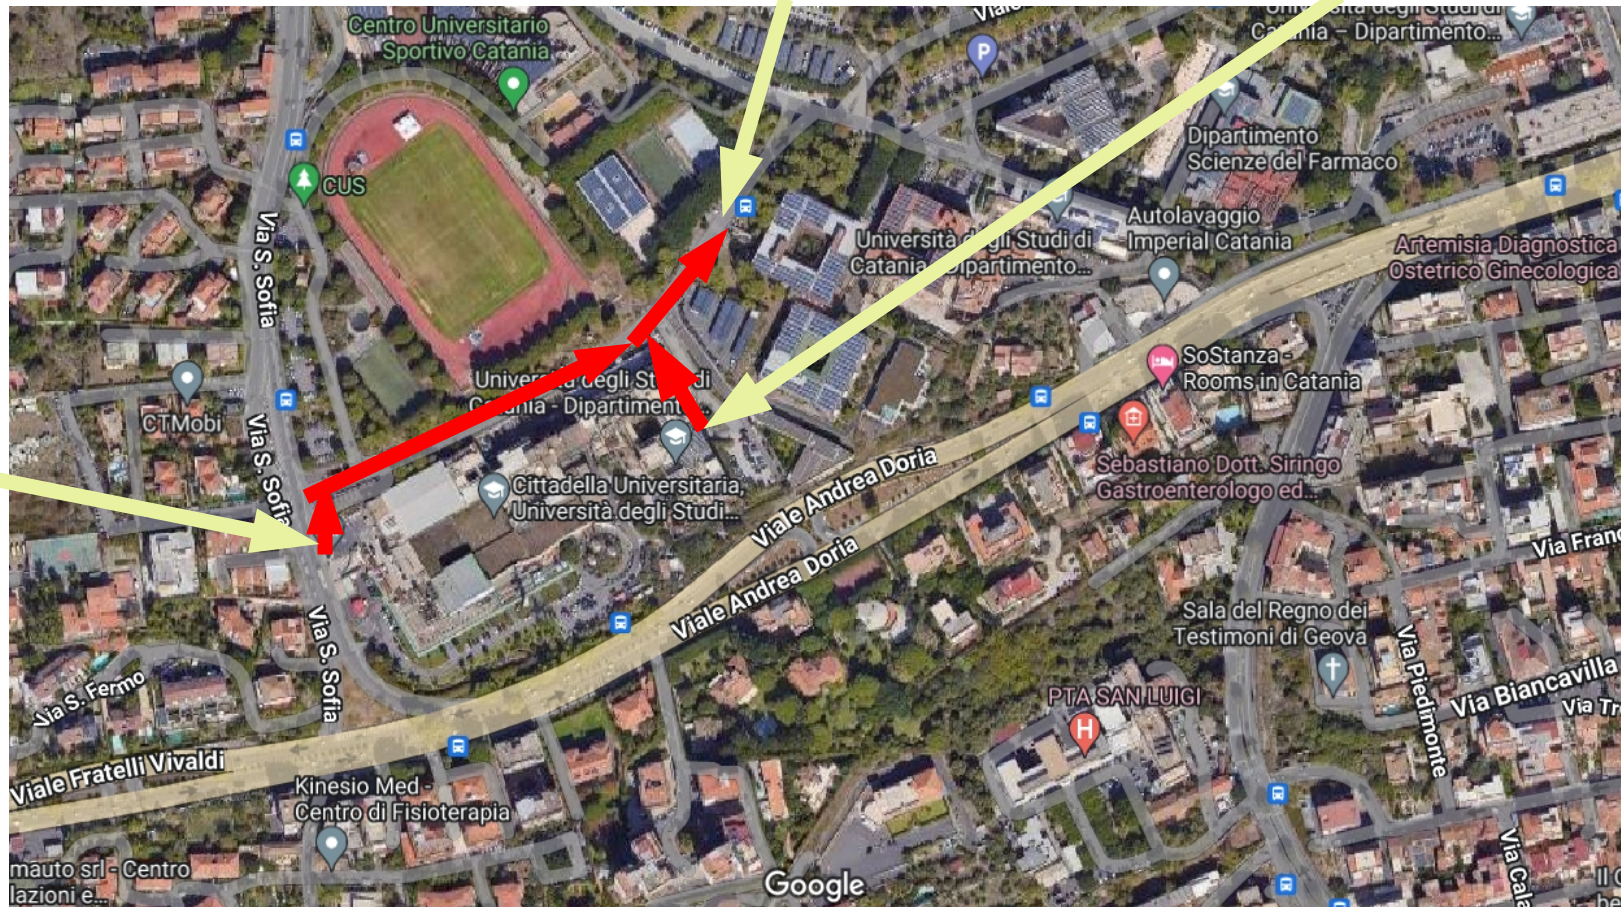

**FCE Metro shuttle
bus stop**

Physics department

LNS

FCE Metro shuttle will stop at Milo Metro underground station

FERROVIA CIRCUMETNEA CATANIA

SERVIZIO DI TRASPORTO INTEGRATO BUS/METRO

METRO SHUTTLE (In vigore dal 09 ottobre 2023)

PARCHEGGIO SANTA SOFIA - Policlinico - Cittadella (Giro Interno) - STAZIONE METRO MILO

	1	2	3	4	5	6	7	8	9	10	11	12	13	14	15	16	17	18
Parch. Santa Sofia	07:05	07:15	07:25	07:35	07:45	07:55	08:05	08:15	08:25	08:35	08:45	08:55	09:05	09:15	09:35	09:55	10:15	10:35
Policlinico Ovest	07:07	07:17	07:27	07:37	07:47	07:57	08:07	08:17	08:27	08:37	08:47	08:57	09:07	09:17	09:37	09:57	10:17	10:37
Cittadella (Giro Interno)	07:10	07:20	07:30	07:40	07:50	08:00	08:10	08:20	08:30	08:40	08:50	09:00	09:10	09:20	09:40	10:00	10:20	10:40
Metro Milo	07:15	07:25	07:35	07:45	07:55	08:05	08:15	08:25	08:35	08:45	08:55	09:05	09:15	09:25	09:45	10:05	10:25	10:45

LNS

via Etnea

Milo metro station

Borgo metro station

There you can take metro, direction stesicoro, and get out at Stesicoro to reach city centre, metro runs every 10 minutes up to 3 PM and 15 minutes later

via Etnea

Stesicoro

**Social dinner,
Wednesday May 22th 20:30
GRANDUOMO - Via Etnea n. 28
- Palazzo Sant'Alfano – 2° floor**

**Visit to Catania meeting point,
Wednesday May 22th 18:00,
near elephant statue**