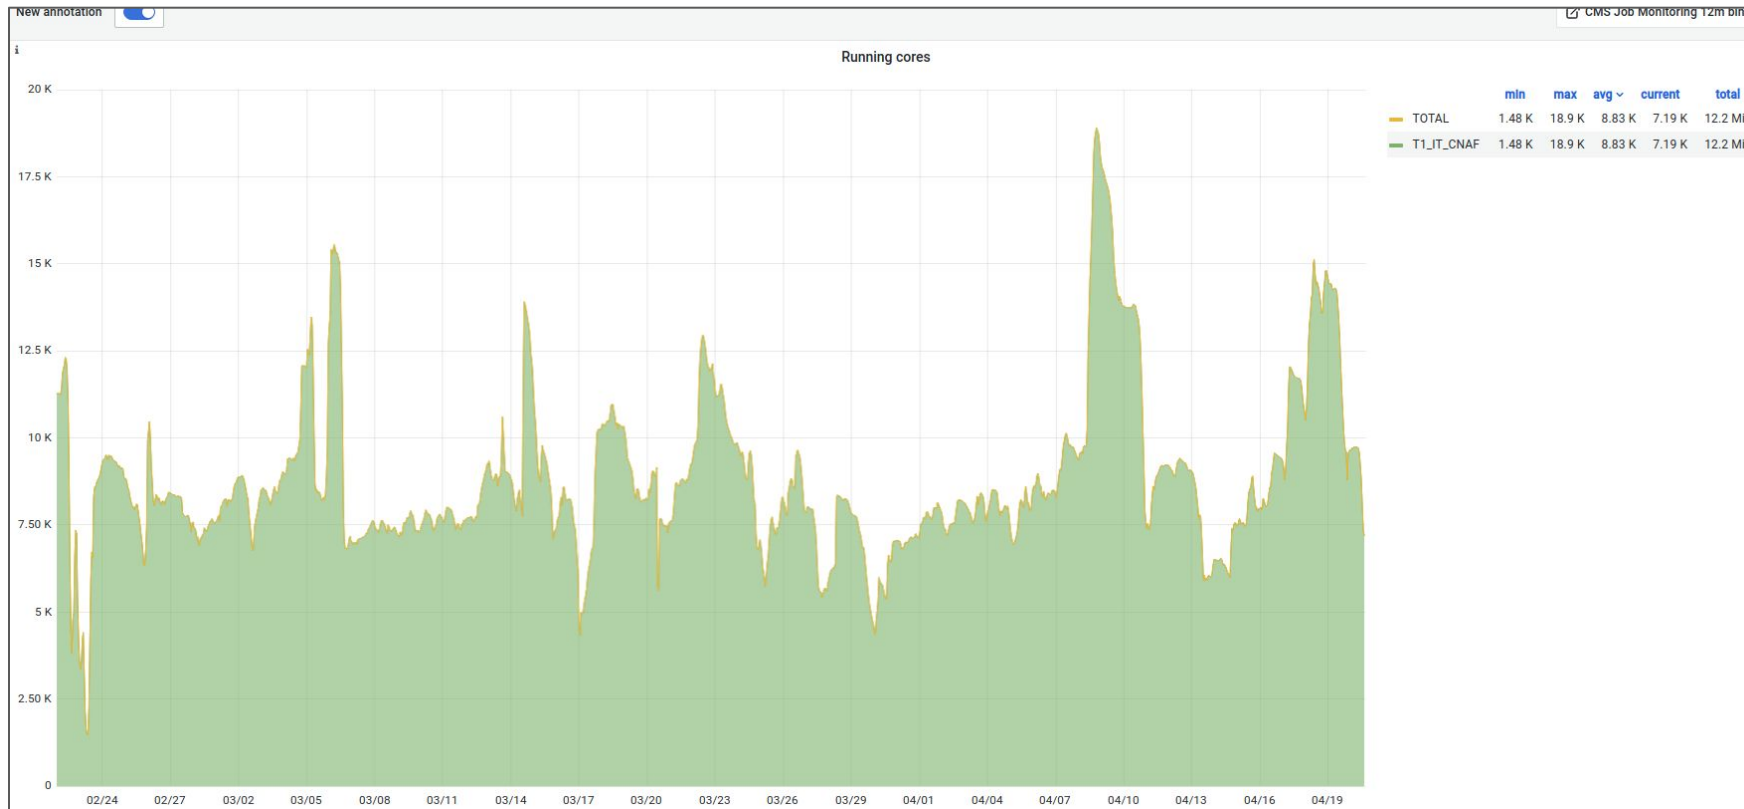

Utilizzo Risorse Tier1