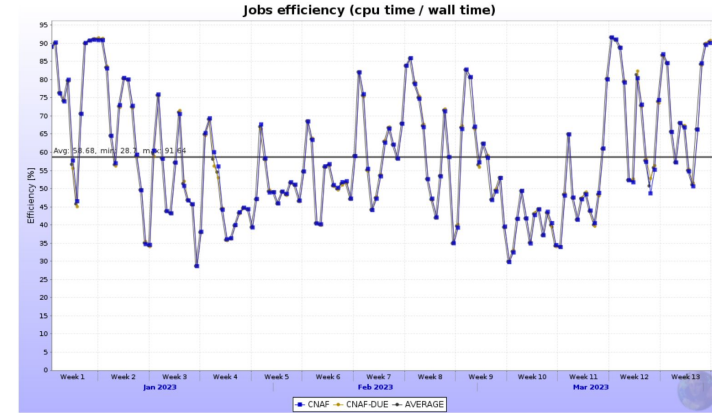

ALICE report

F. Noferini, D. Elia

Calcolo

IT-INFN-CNAF

Wallclock Work in HEPSPROC06 Days

Search:

Wallclock Work in HEPSPROC06 Days	Jan 2023	Feb 2023	Mar 2023	Total
Total ALICE	2,649,530	2,474,166	2,970,015	8,093,711
Total TOTAL	2,649,530	2,474,166	2,970,015	8,093,711
MoU pledge*	2,778,840	2,509,920	2,778,840	8,067,600

Efficienza → 58% (attività di analisi intensa in vista delle conferenze, Hard Probes)
Attività di ricostruzione negli ultimi mesi solo al Tier-0

Disco+Tape

Disk Space - TBytes

Search:

Disk Space - TBytes	Jan 2023	Feb 2023	Mar 2023	Total	% MoU
ALICE allocated	9,970	9,970	9,760	29,700	
ALICE used	6,810	7,750	7,802	22,362	
Total allocated	9,970	9,970	9,760	29,700	100%
Total used	6,810	7,750	7,802	22,362	75%
installed capacity	0	0	0	0	
MoU pledge	9,900	9,900	9,900	29,700	