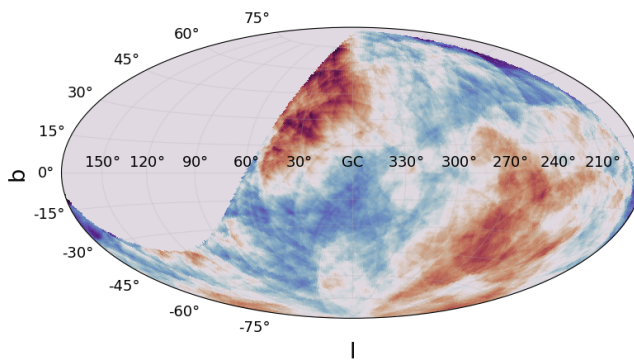

REMOVE SKY BACKGROUND

Smoothed Count Map, R=45°

Equatorial

Galactic

Exposure map

Equatorial

Galactic

Smoothed Exposure Map, R=45°

Equatorial

Galactic

Smoothed Flux Map, R=45°

Equatorial

Galactic

Significance Map, $R=45^\circ$

Equatorial

Galactic