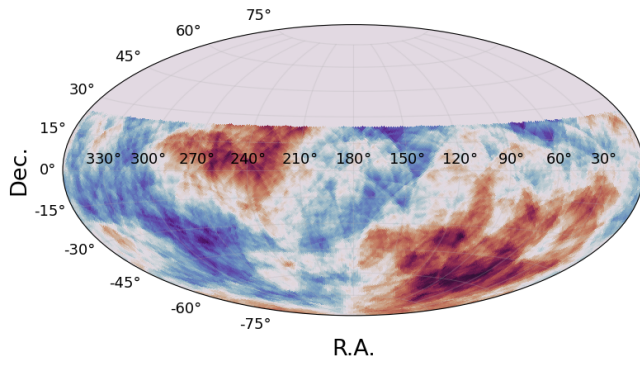

REMOVE SKY BACKGROUND

Smoothed Count Map, R=45°

Equatorial

Galactic

Exposure map

Equatorial

Galactic

Smoothed Exposure Map, R=45°

Equatorial

Galactic

Smoothed Flux Map, R=45°

Equatorial

Galactic

Significance Map, $R=45^\circ$

Equatorial

Galactic