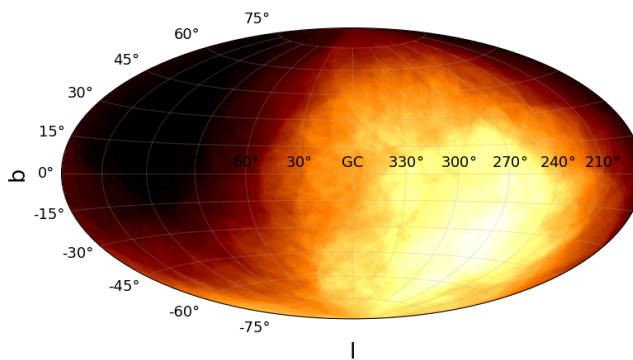

Last Run: 24/03/2023 14:37 (3 days ago) | Status: Updated

Number of Events

272

Count Map

POINTS

PIXELS

Equatorial

Galactic

REMOVE SKY BACKGROUND

Smoothed Count Map, R=45°

Equatorial

Galactic

Exposure map

Equatorial

Galactic

Smoothed Exposure Map, R=45°

Equatorial

Galactic

Smoothed Flux Map, R=45°

Equatorial

Galactic

Significance Map, $R=45^\circ$

Equatorial

Galactic