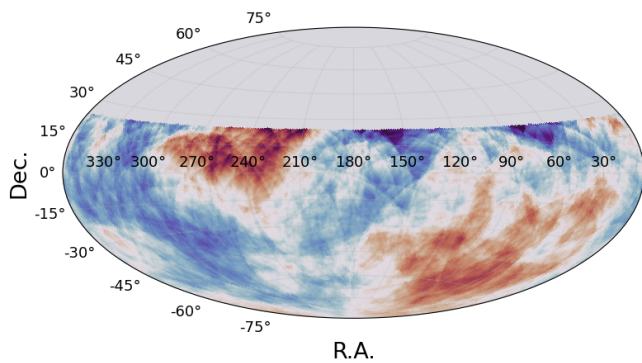

REMOVE SKY BACKGROUND

Smoothed Count Map, R=45°

Equatorial

Galactic

Exposure map

Equatorial

Galactic

Smoothed Exposure Map, R=45°

Equatorial

Galactic

Smoothed Flux Map, R=45°

Equatorial

Galactic

Significance Map, $R=45^\circ$

Equatorial

Galactic