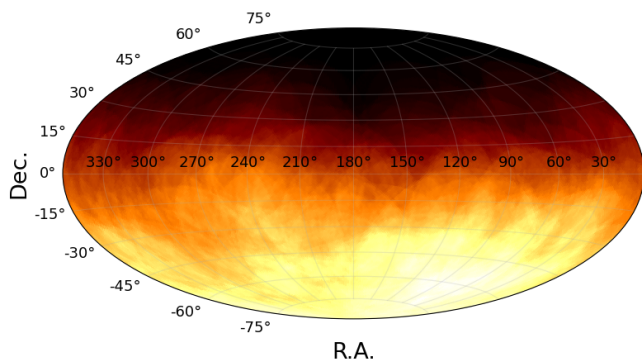

Last Run: 24/03/2023 14:37 (3 days ago) | Status: Updated

Number of Events

272

Count Map

POINTS

PIXELS

Equatorial

Galactic

REMOVE SKY BACKGROUND

Smoothed Count Map, R=45°

Equatorial

Galactic

Exposure map

Equatorial

Galactic

Smoothed Exposure Map, R=45°

Equatorial

Galactic

Smoothed Flux Map, R=45°

Equatorial

Galactic

Significance Map, $R=45^\circ$

Equatorial

Galactic