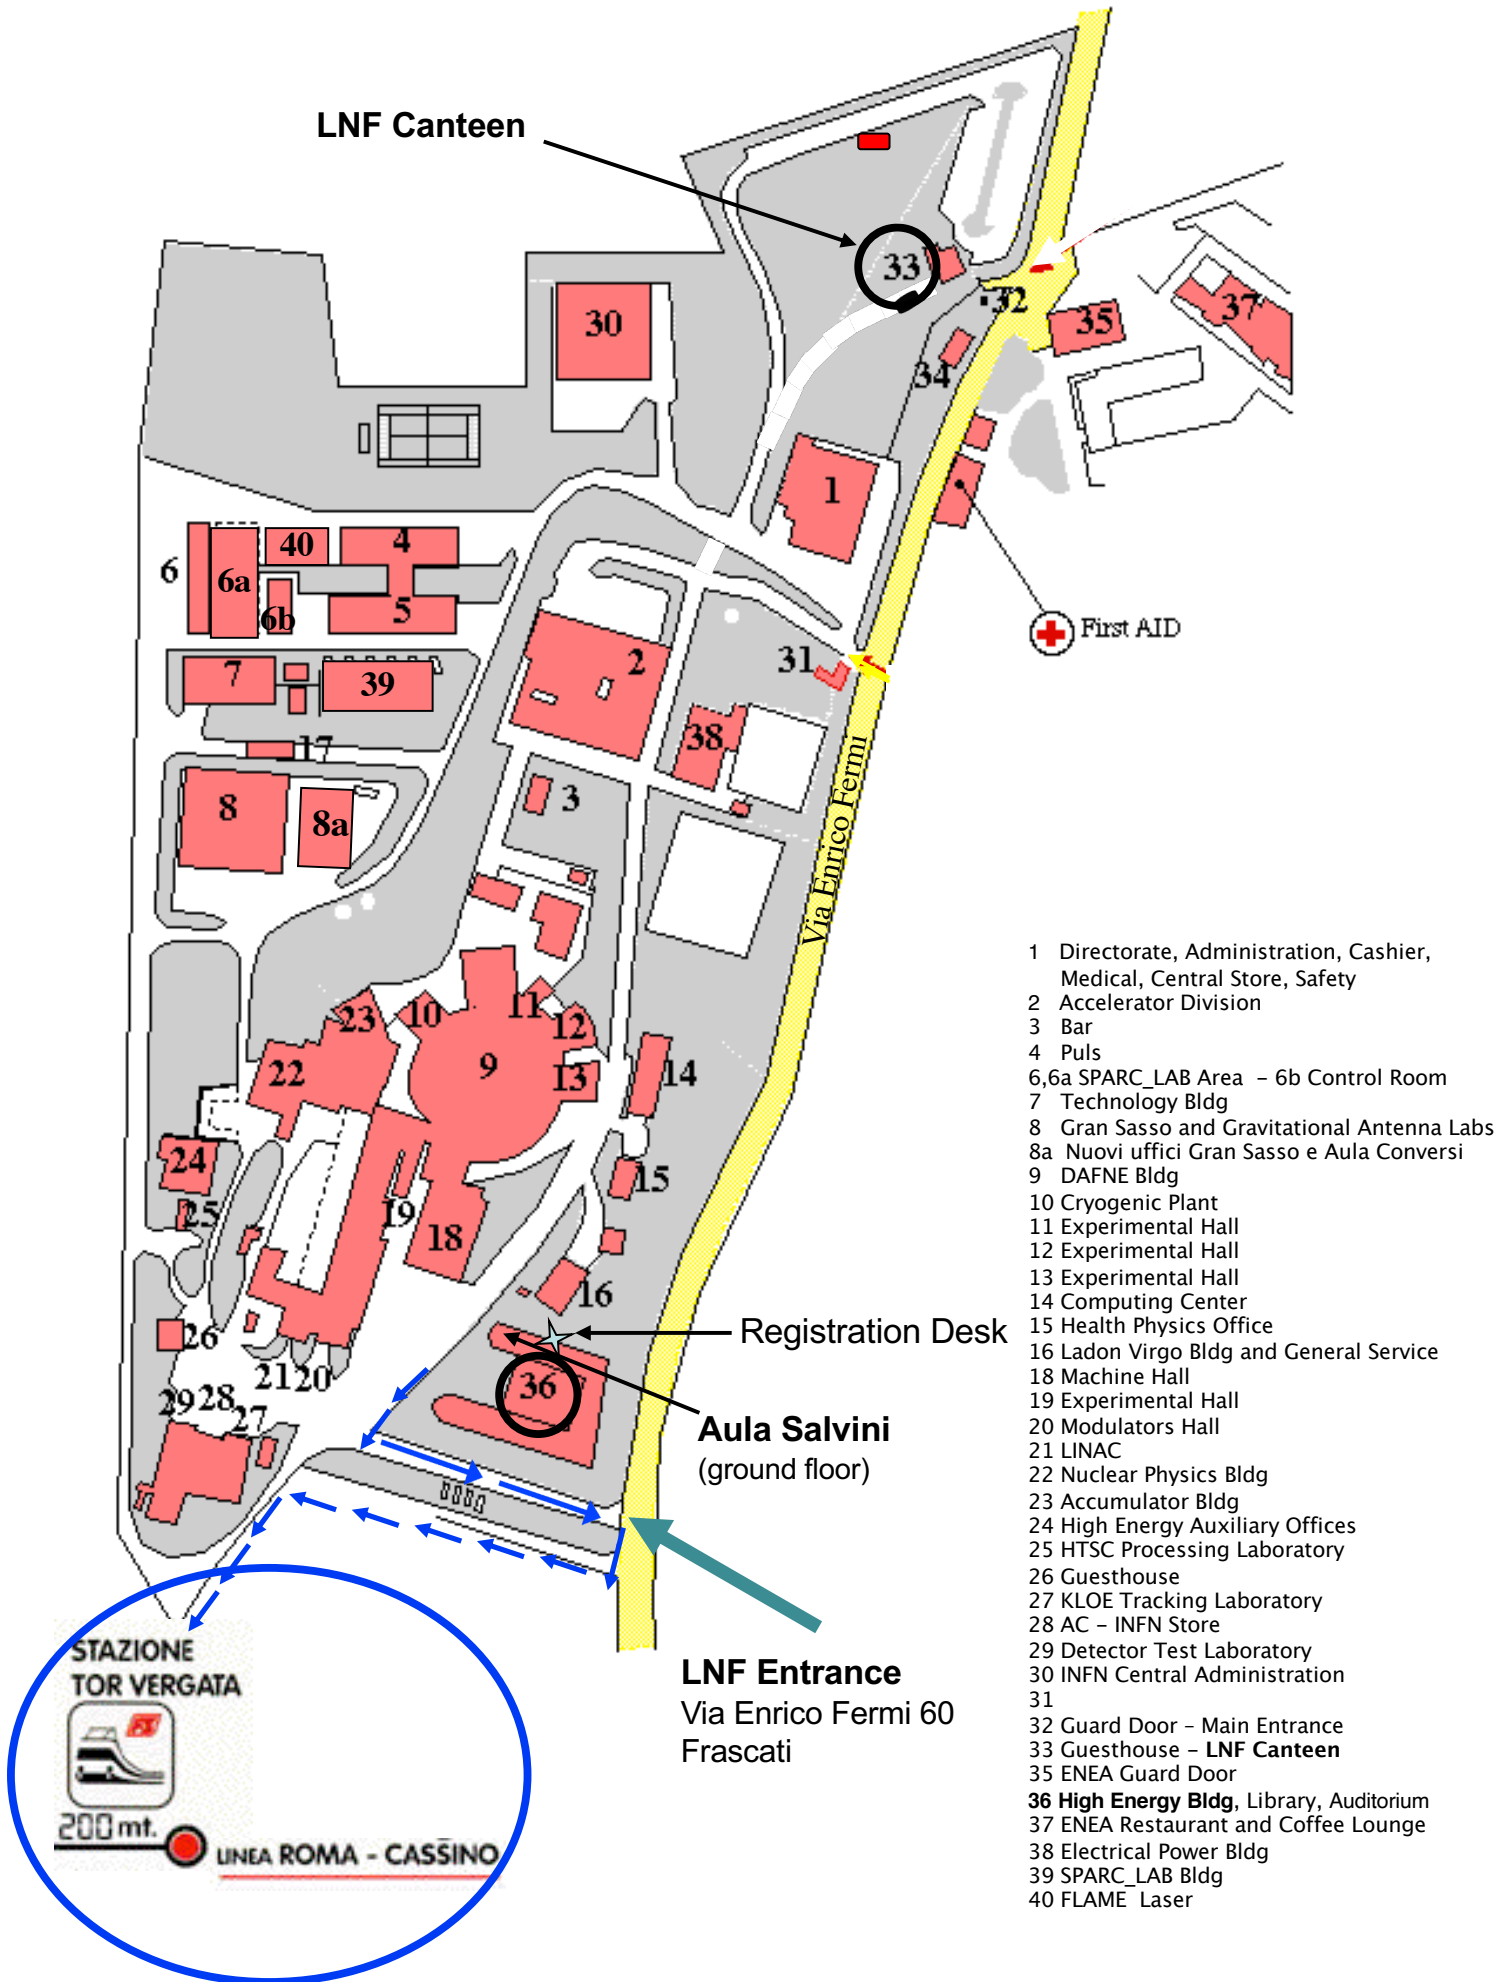

LNf AREA MAP

- 1 Directorate, Administration, Cashier, Medical, Central Store, Safety
- 2 Accelerator Division
- 3 Bar
- 4 Puls
- 6,6a SPARC_LAB Area - 6b Control Room
- 7 Technology Bldg
- 8 Gran Sasso and Gravitational Antenna Labs
- 8a Nuovi uffici Gran Sasso e Aula Conversi
- 9 DAFNE Bldg
- 10 Cryogenic Plant
- 11 Experimental Hall
- 12 Experimental Hall
- 13 Experimental Hall
- 14 Computing Center
- 15 Health Physics Office
- 16 Ladon Virgo Bldg and General Service
- 18 Machine Hall
- 19 Experimental Hall
- 20 Modulators Hall
- 21 LINAC
- 22 Nuclear Physics Bldg
- 23 Accumulator Bldg
- 24 High Energy Auxiliary Offices
- 25 HTSC Processing Laboratory
- 26 Guesthouse
- 27 KLOE Tracking Laboratory
- 28 AC - INFN Store
- 29 Detector Test Laboratory
- 30 INFN Central Administration
- 31
- 32 Guard Door - Main Entrance
- 33 Guesthouse - LNf Canteen
- 35 ENEA Guard Door
- 36 High Energy Bldg, Library, Auditorium
- 37 ENEA Restaurant and Coffee Lounge
- 38 Electrical Power Bldg
- 39 SPARC_LAB Bldg
- 40 FLAME Laser