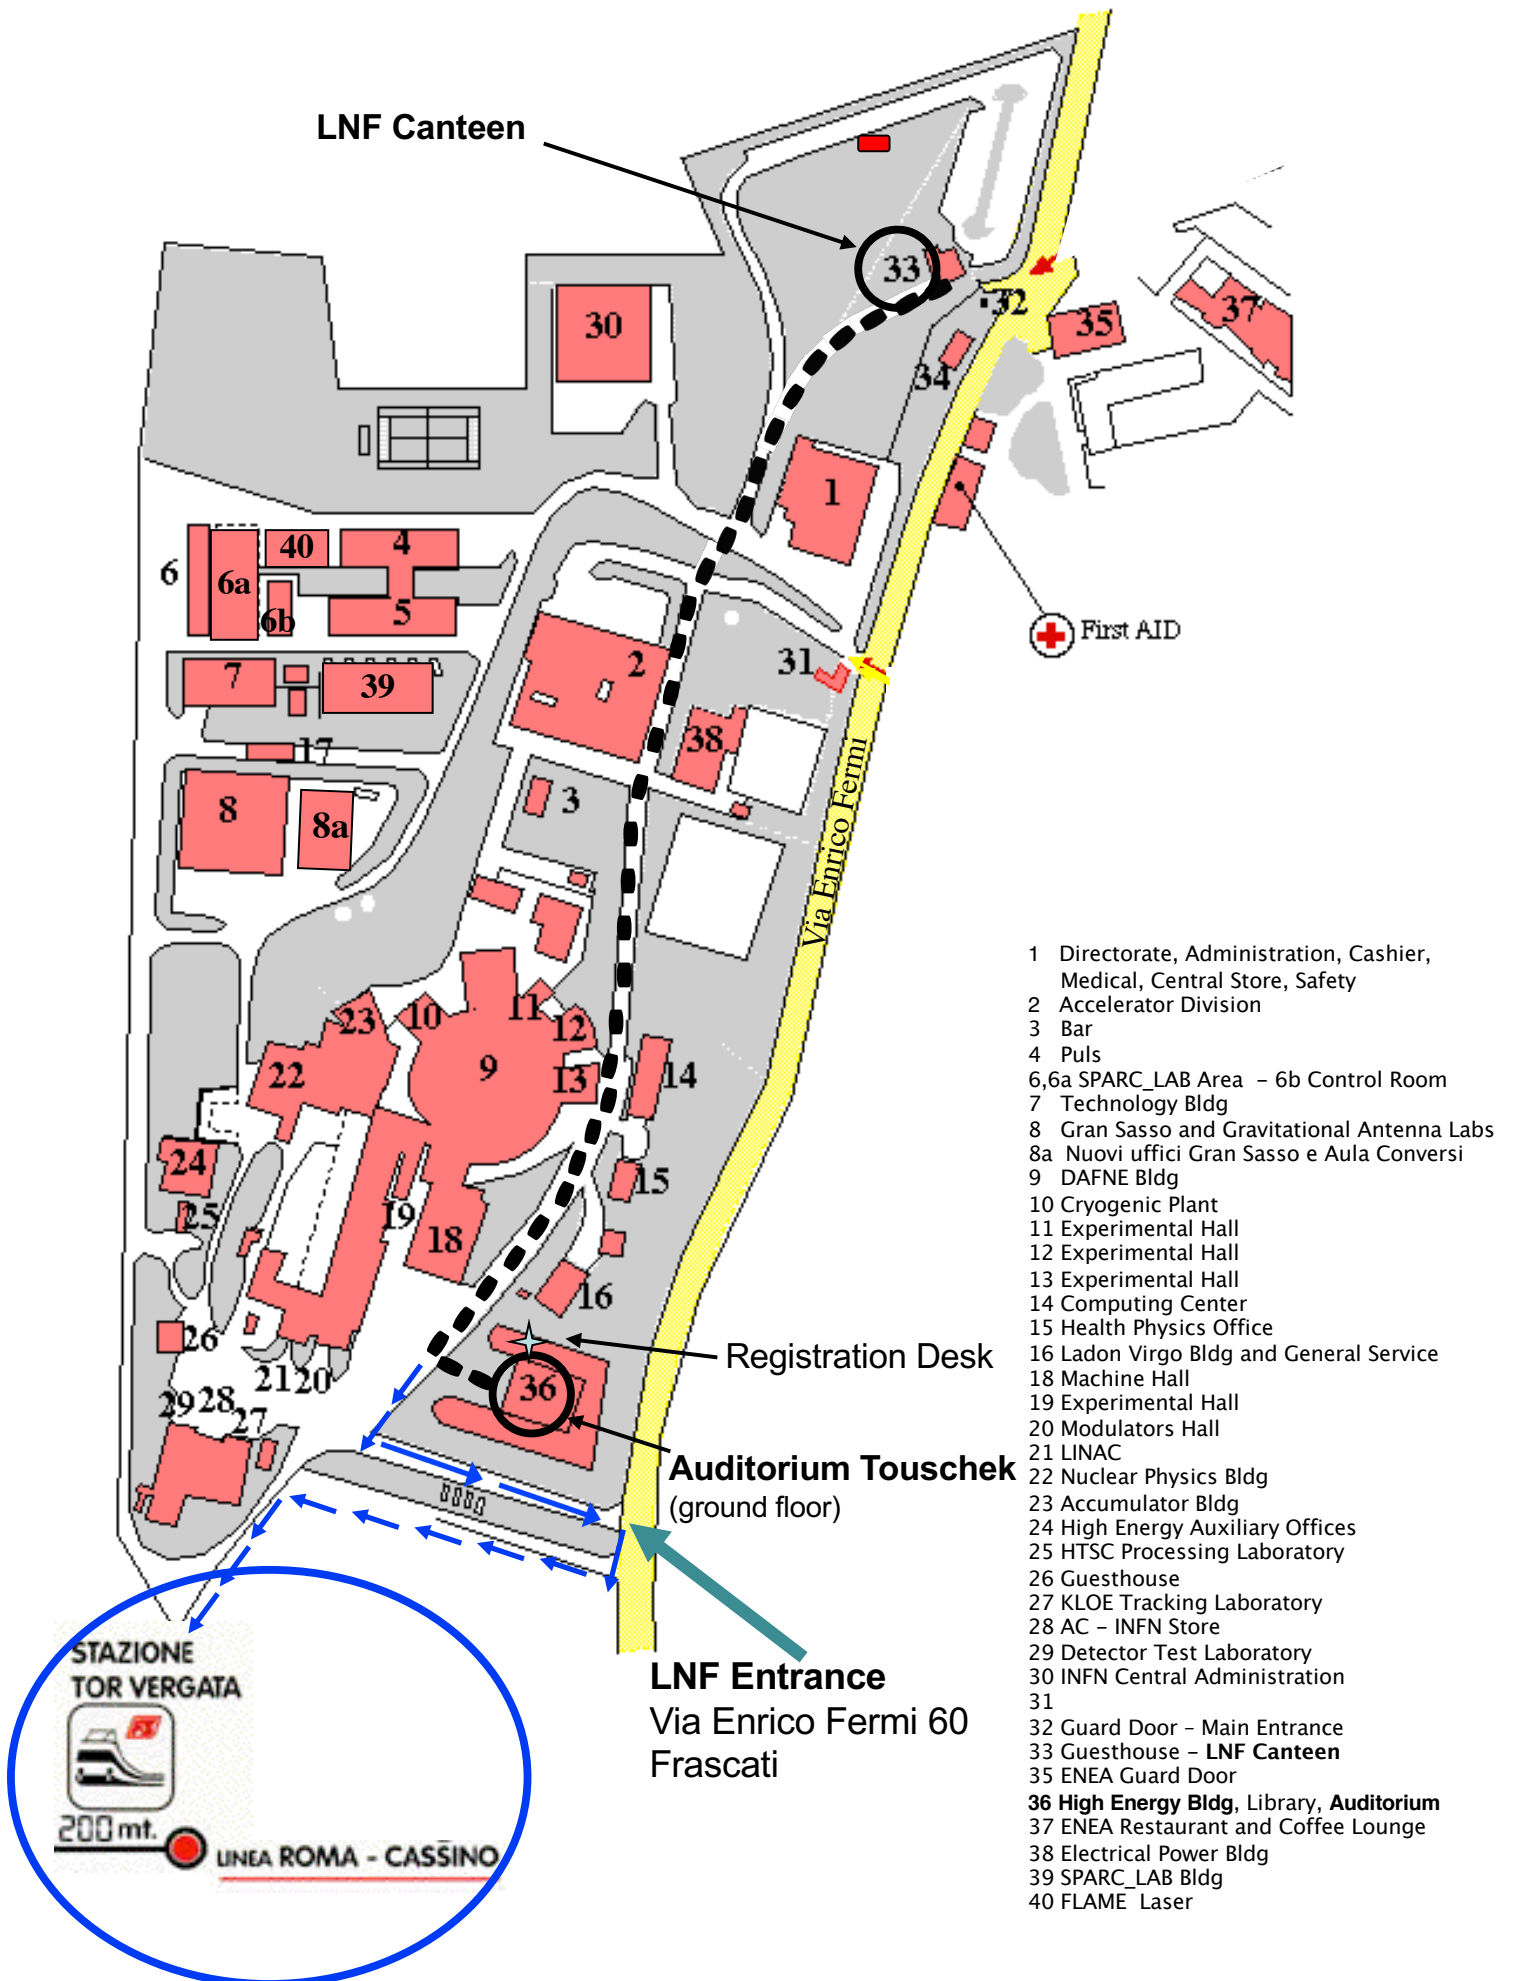

LNf AREA MAP

- 1 Directorate, Administration, Cashier, Medical, Central Store, Safety
- 2 Accelerator Division
- 3 Bar
- 4 Puls
- 6,6a SPARC_LAB Area - 6b Control Room
- 7 Technology Bldg
- 8 Gran Sasso and Gravitational Antenna Labs
- 8a Nuovi uffici Gran Sasso e Aula Conversi
- 9 DAFNE Bldg
- 10 Cryogenic Plant
- 11 Experimental Hall
- 12 Experimental Hall
- 13 Experimental Hall
- 14 Computing Center
- 15 Health Physics Office
- 16 Ladon Virgo Bldg and General Service
- 18 Machine Hall
- 19 Experimental Hall
- 20 Modulators Hall
- 21 LINAC
- 22 Nuclear Physics Bldg
- 23 Accumulator Bldg
- 24 High Energy Auxiliary Offices
- 25 HTSC Processing Laboratory
- 26 Guesthouse
- 27 KLOE Tracking Laboratory
- 28 AC - INFN Store
- 29 Detector Test Laboratory
- 30 INFN Central Administration
- 31
- 32 Guard Door - Main Entrance
- 33 Guesthouse - LNf Canteen
- 35 ENEA Guard Door
- 36 High Energy Bldg, Library, Auditorium
- 37 ENEA Restaurant and Coffee Lounge
- 38 Electrical Power Bldg
- 39 SPARC_LAB Bldg
- 40 FLAME Laser