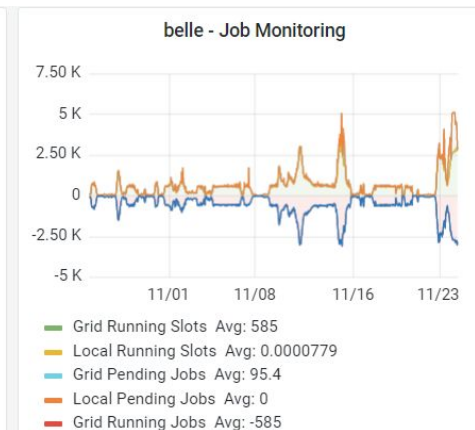

[Apply for an account](#)

Usage - CPU

<https://t1metria.cr.cnaf.infn.it>

Usage - Disk & Tape

<https://t1metria.cr.cnaf.infn.it>

Getting Support

- ❖ GGUS Ticket
- ❖ user-support@lists.cnaf.infn.it
- ❖ iam-support@lists.infn.it
- ❖ <https://confluence.infn.it/display/TD/Tier1+-+Documentation>
- ❖ Monthly CdG - Comitato di Gestione: the 3rd Friday of the month