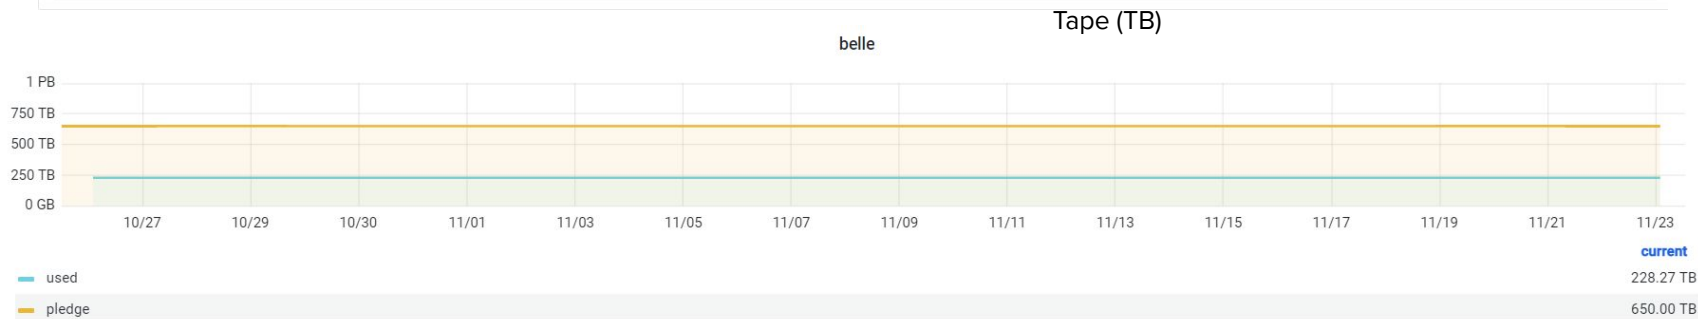

[Apply for an account](#)

Usage - CPU

<https://t1metria.cr.cnaf.infn.it>

Usage - Disk & Tape

<https://t1metria.cr.cnaf.infn.it>

Getting Support

- ❖ GGUS Ticket
- ❖ user-support@lists.cnaf.infn.it
- ❖ iam-support@lists.infn.it
- ❖ <https://confluence.infn.it/display/TD/Tier1+-+Documentation>
- ❖ Monthly CdG - Comitato di Gestione: the 3rd Friday of the month