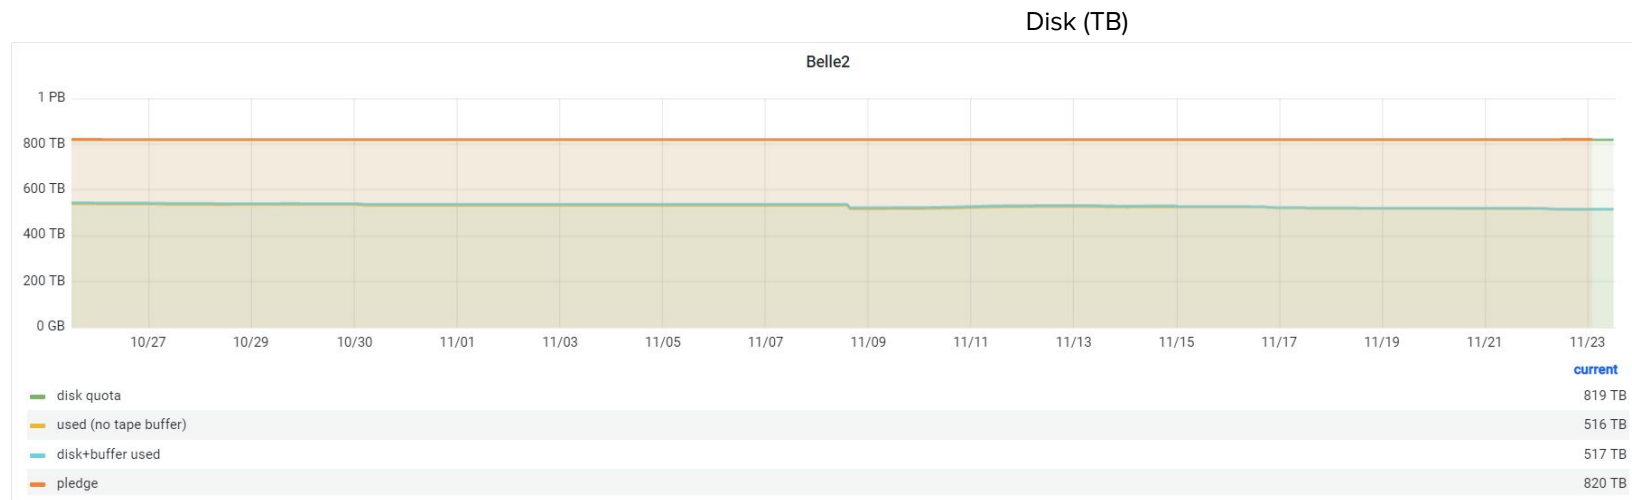

[Apply for an account](#)

Usage - CPU

<https://t1metria.cr.cnaf.infn.it>

Usage - Disk & Tape

<https://t1metria.cr.cnaf.infn.it>

Getting Support

- ❖ GGUS Ticket
- ❖ user-support@lists.cnaf.infn.it
- ❖ iam-support@lists.infn.it
- ❖ <https://confluence.infn.it/display/TD/Tier1+-+Documentation>
- ❖ Monthly CdG - Comitato di Gestione: the 3rd Friday of the month