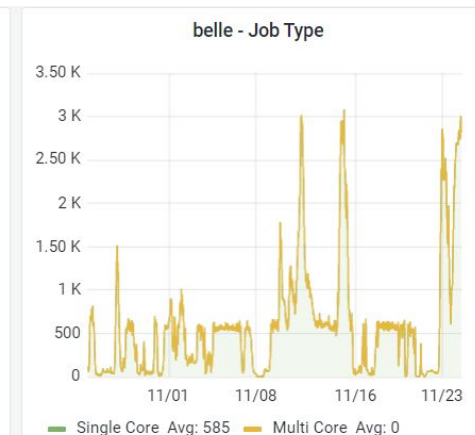

Usage - CPU

<https://t1metria.cr.cnaf.infn.it>