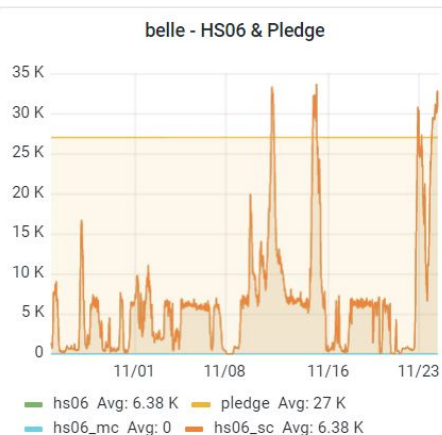

Usage - CPU

<https://t1metria.cr.cnaf.infn.it>