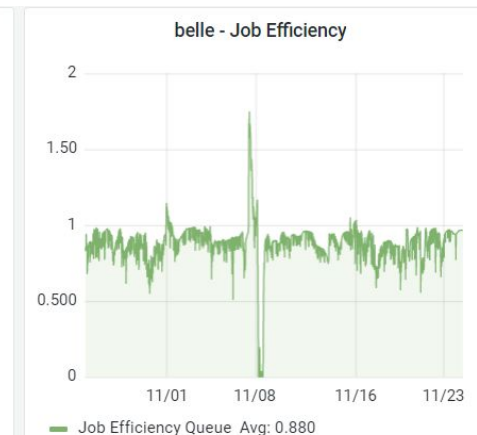

[Apply for an account](#)

Usage - CPU

<https://t1metria.cr.cnaf.infn.it>

Usage - Disk & Tape

<https://t1metria.cr.cnaf.infn.it>

Getting Support

- ❖ GGUS Ticket
- ❖ user-support@lists.cnaf.infn.it
- ❖ iam-support@lists.infn.it
- ❖ <https://confluence.infn.it/display/TD/Tier1+-+Documentation>
- ❖ Monthly CdG - Comitato di Gestione: the 3rd Friday of the month