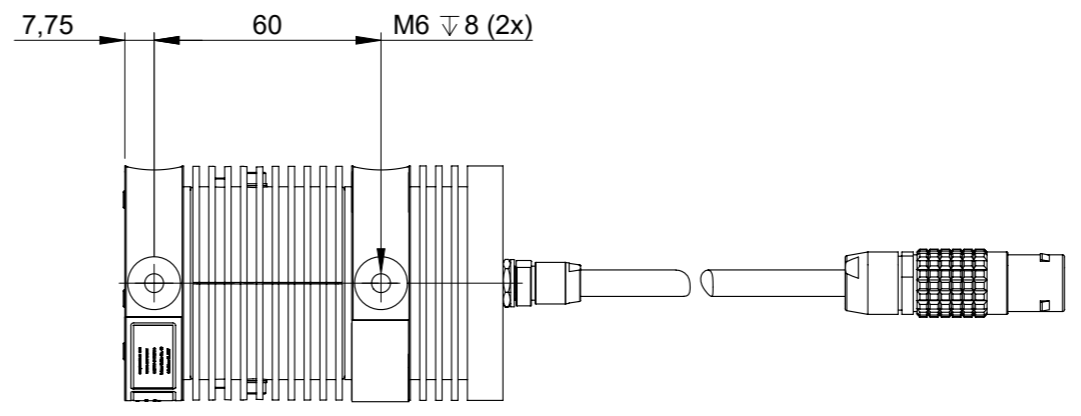

**DETAIL A**  
MAßSTAB 1 : 1

<b>LDH-P/D-C series</b>		<b>Dimension sheet</b>		General Dimensions without tolerance indication		Scale: M 1:2				
Drawing Standard DIN 406				<table border="1"> <tr> <th>Name</th> <th>Date</th> </tr> <tr> <td>Schwarze</td> <td>05.10.2018</td> </tr> </table>		Name	Date	Schwarze	05.10.2018	Weight: approx. 485.83
Name	Date									
Schwarze	05.10.2018									
		<p>The content of this drawing is the intellectual property of Picoquant and may not be copied or forwarded to third parties</p>		<p>Title: PQ.023.3010.0100.12_LDH_2.2_MDS</p>		Sheet 1 / 5				
<p><b>PICOQUANT</b> Rudower Chaussee 29 D-12489 Berlin Tel: +49-30-1208820-0 Fax: +49-30-1208820-90 info@picoquant.com</p>		<p>Drawing Number: <b>PQ.023.3010.0100.12</b></p>		Supplier No:	Feedstock:		Size: A3			

LDH-P/D-C series		Dimension sheet		General Dimensions without tolerance indication		all dimensions [mm]		Scale: M 1:2	
Drawing Standard DIN 406				Name		Date		Last Update: 05.10.2018	
				Edited		Schwarze		05.10.2018	
								Weight: 485.83	
								LDH standard	
								Title: PQ.023.3010.0100.12_LDH_2.2_MDS	
								Drawing Number: PQ.023.3010.0100.12	
								Supplier No:	
								Feedstock:	
								Sheet 2 / 5	
								Size: A3	

**PICOQUANT**  
 Rudower Chaussee 29  
 D-12489 Berlin  
 Tel: +49-30-1208820-0  
 Fax: +49-30-1208820-90  
 info@picoquant.com

LDH-P/D-C series		Dimension sheet		General Dimensions without tolerance indication		all dimensions [mm]		Scale: M 1:2			
Drawing Standard DIN 406		Name	Date	Last Update: 05.10.2018		Weight: 485.83					
		Edited	Schwarze	05.10.2018							
The content of this drawing is the intellectual property of Picoquant and may not be copied or forwarded to third parties				with mounting plate and fiber cable				Title:			
								PICOQUANT Rudower Chaussee 29 D-12489 Berlin Tel: +49-30-1208820-0 Fax: +49-30-1208820-90 info@picoquant.com		Drawing Number: <b>PQ.023.3010.0100.12</b>	
				Supplier No:		Feedstock:		Size: A3			