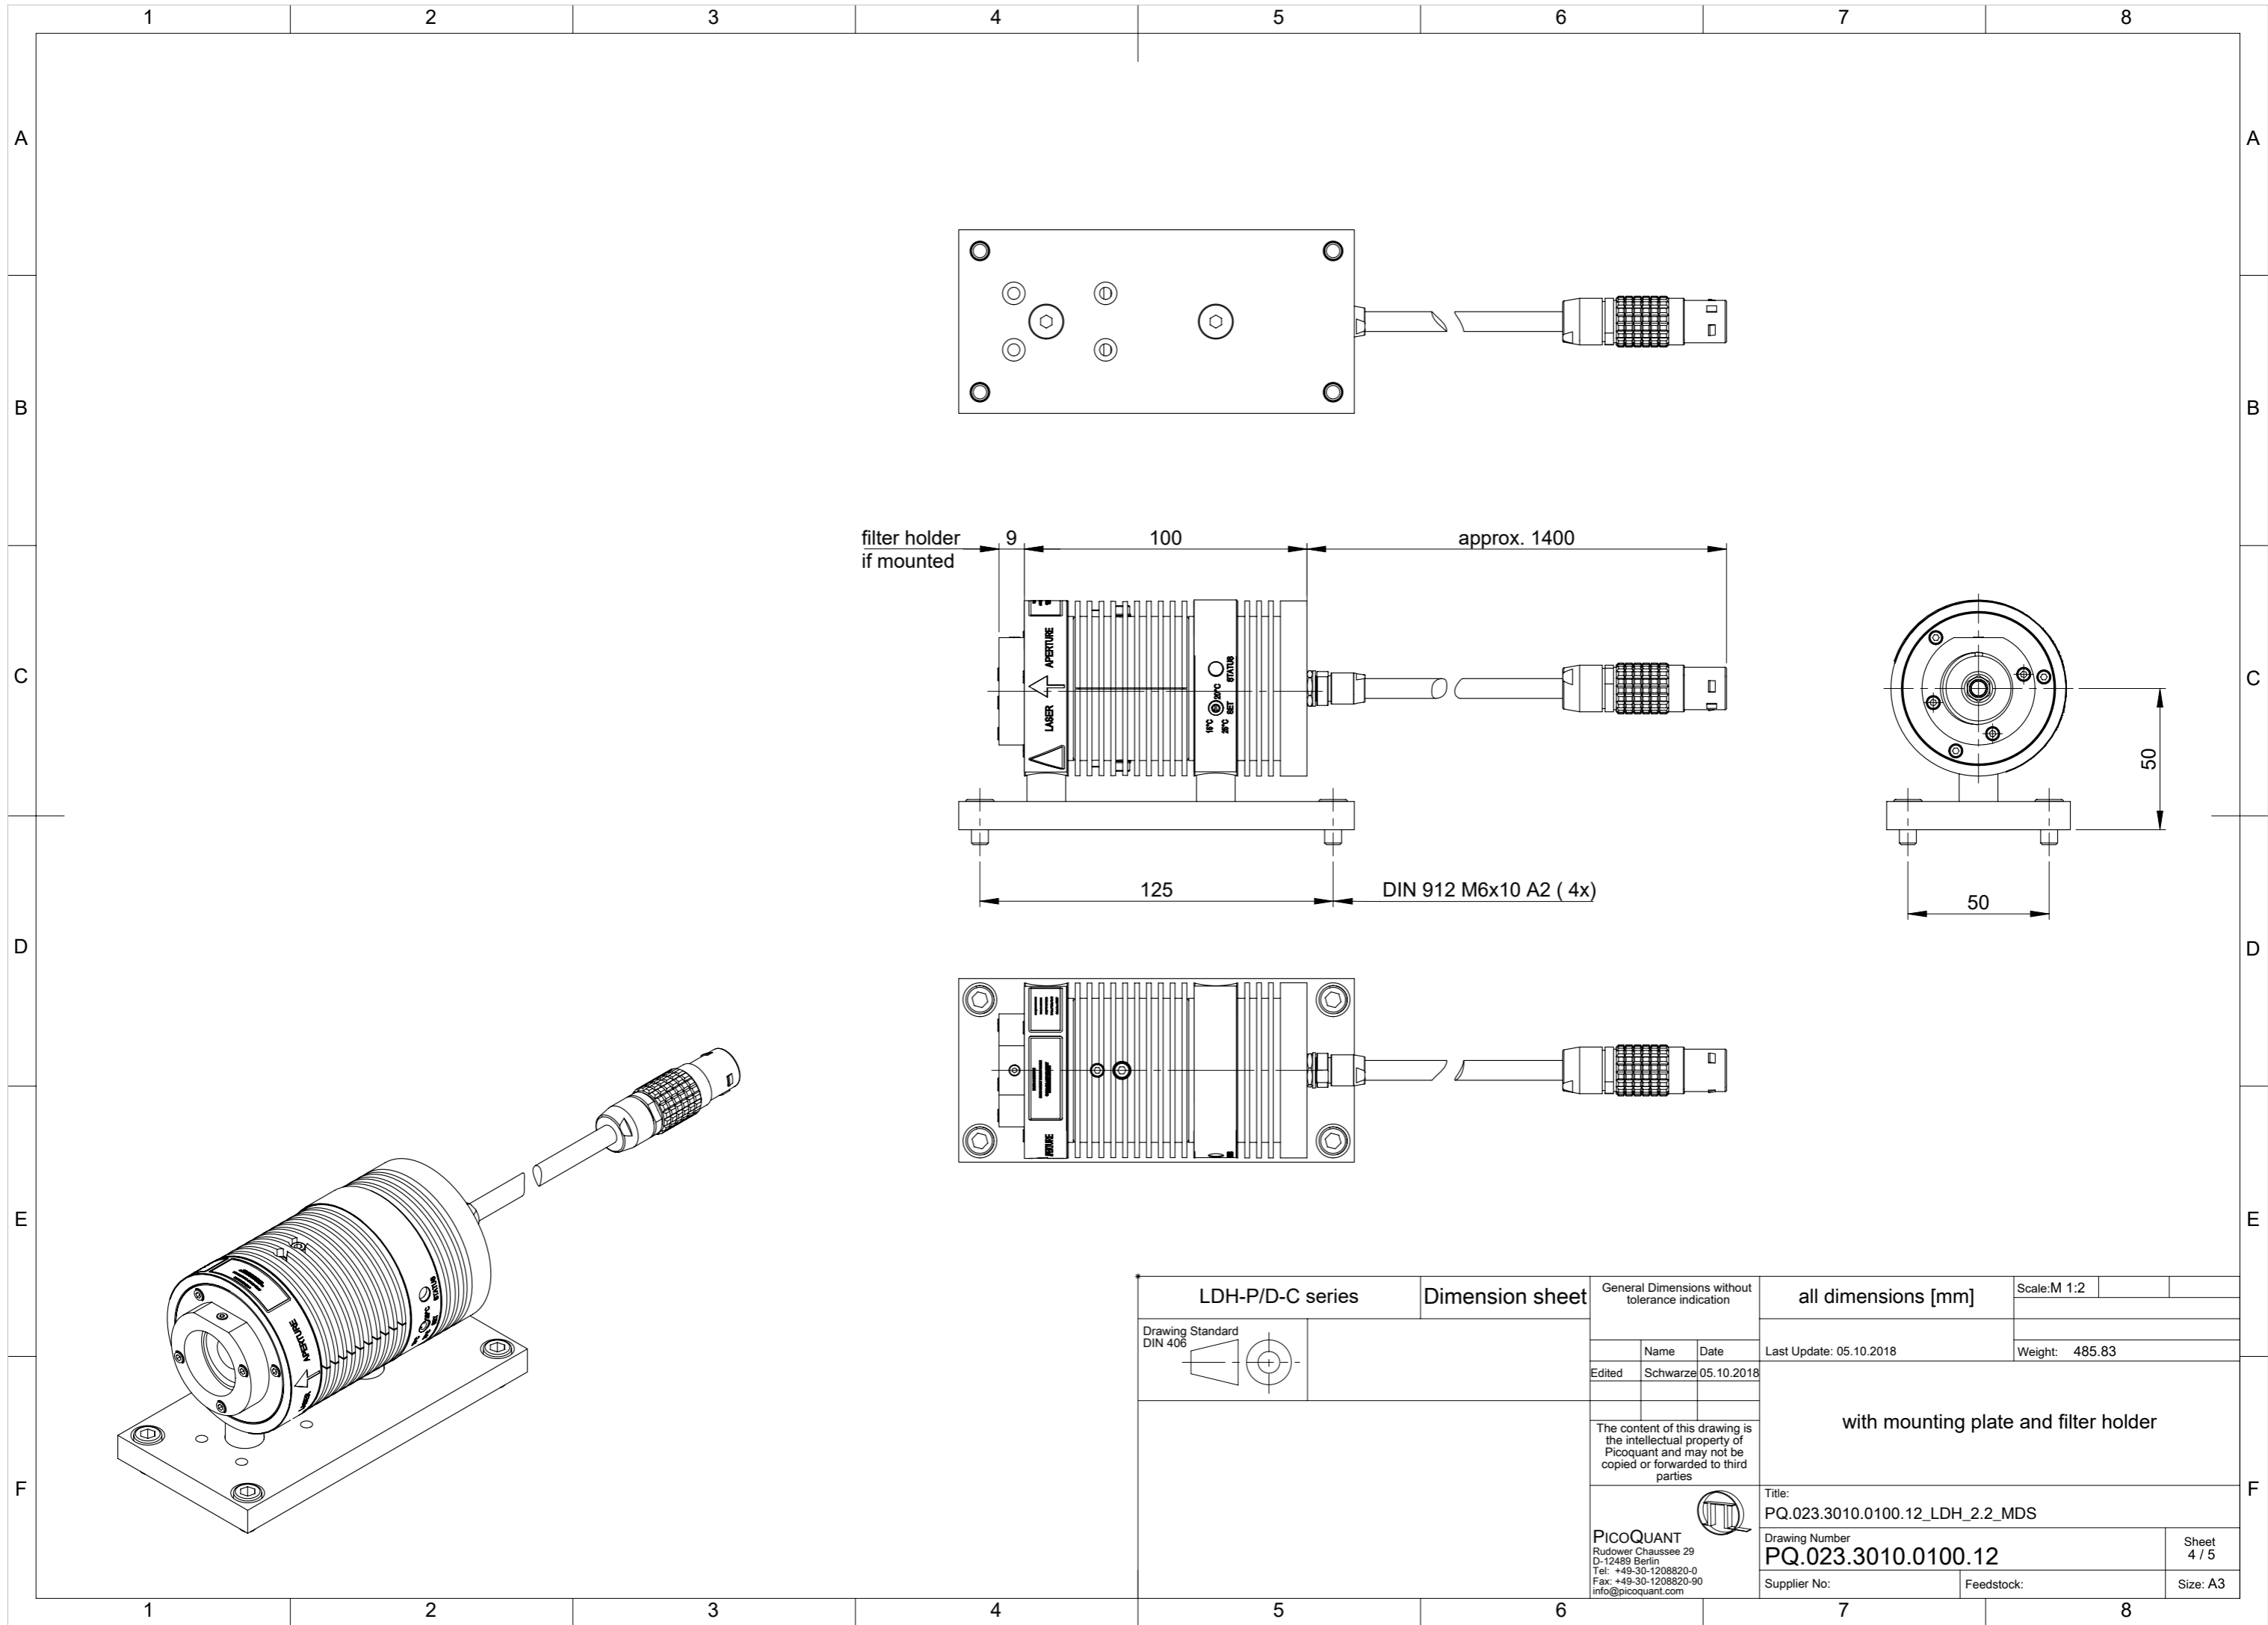

**DETAIL A**  
MAßSTAB 1 : 1

<b>LDH-P/D-C series</b>		<b>Dimension sheet</b>		General Dimensions without tolerance indication		Scale: M 1:2				
Drawing Standard DIN 406				<table border="1"> <tr> <th>Name</th> <th>Date</th> </tr> <tr> <td>Schwarze</td> <td>05.10.2018</td> </tr> </table>		Name	Date	Schwarze	05.10.2018	Weight: approx. 485.83
Name	Date									
Schwarze	05.10.2018									
		<p>The content of this drawing is the intellectual property of Picoquant and may not be copied or forwarded to third parties</p>		<p>Title: PQ.023.3010.0100.12_LDH_2.2_MDS</p>		Sheet 1 / 5				
<p><b>PICOQUANT</b> Rudower Chaussee 29 D-12489 Berlin Tel: +49-30-1208820-0 Fax: +49-30-1208820-90 info@picoquant.com</p>		<p>Drawing Number: <b>PQ.023.3010.0100.12</b></p>		Supplier No:	Feedstock:		Size: A3			

LDH-P/D-C series		Dimension sheet		General Dimensions without tolerance indication		all dimensions [mm]		Scale: M 1:2	
Drawing Standard DIN 406				Name		Date		Last Update: 05.10.2018	
				Edited		Schwarze		05.10.2018	
								Weight: 485.83	
								LDH standard	
								Title: PQ.023.3010.0100.12_LDH_2.2_MDS	
								Drawing Number: PQ.023.3010.0100.12	
								Supplier No:	
								Feedstock:	
								Sheet 2 / 5	
								Size: A3	

**PICOQUANT**  
 Rudower Chaussee 29  
 D-12489 Berlin  
 Tel: +49-30-1208820-0  
 Fax: +49-30-1208820-90  
 info@picoquant.com

LDH-P/D-C series		Dimension sheet		General Dimensions without tolerance indication		all dimensions [mm]		Scale: M 1:2			
Drawing Standard DIN 406		Name	Date	Last Update: 05.10.2018		Weight: 485.83					
		Edited	Schwarze	05.10.2018							
The content of this drawing is the intellectual property of Picoquant and may not be copied or forwarded to third parties				with mounting plate and fiber cable				Title:			
								PICOQUANT Rudower Chaussee 29 D-12489 Berlin Tel: +49-30-1208820-0 Fax: +49-30-1208820-90 info@picoquant.com		Drawing Number: <b>PQ.023.3010.0100.12</b>	
				Supplier No:		Feedstock:		Size: A3			