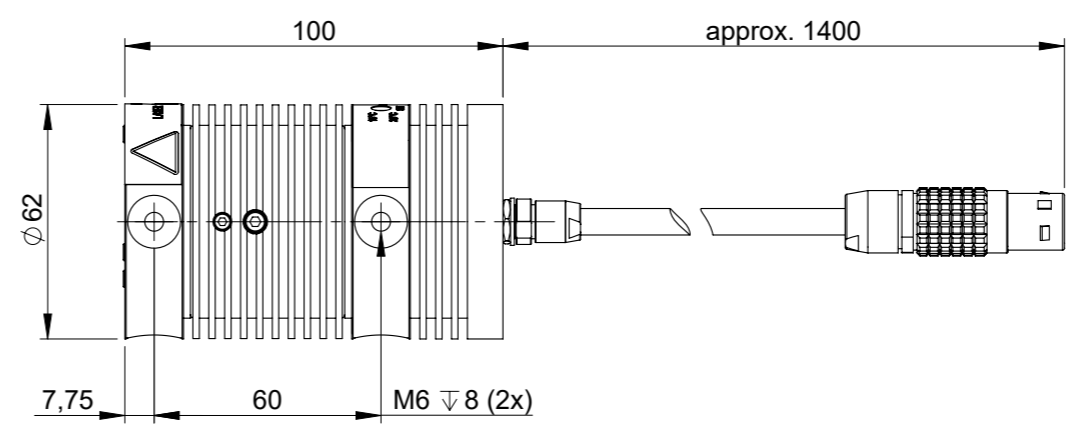

**DETAIL A**  
MAßSTAB 1 : 1

<b>LDH-P/D-C series</b>		<b>Dimension sheet</b>		General Dimensions without tolerance indication		Scale: M 1:2				
Drawing Standard DIN 406				<table border="1"> <tr> <th>Name</th> <th>Date</th> </tr> <tr> <td>Schwarze</td> <td>05.10.2018</td> </tr> </table>		Name	Date	Schwarze	05.10.2018	Weight: approx. 485.83
Name	Date									
Schwarze	05.10.2018									
		<p>The content of this drawing is the intellectual property of Picoquant and may not be copied or forwarded to third parties</p>		<p>Title: PQ.023.3010.0100.12_LDH_2.2_MDS</p>		Sheet 1 / 5				
<p><b>PICOQUANT</b> Rudower Chaussee 29 D-12489 Berlin Tel: +49-30-1208820-0 Fax: +49-30-1208820-90 info@picoquant.com</p>		<p>Drawing Number: <b>PQ.023.3010.0100.12</b></p>		Supplier No:	Feedstock:		Size: A3			

LDH-P/D-C series		Dimension sheet		General Dimensions without tolerance indication		all dimensions [mm]		Scale: M 1:2	
Drawing Standard DIN 406				Name		Date		Last Update: 05.10.2018	
				Edited		Schwarze		05.10.2018	
								Weight: 485.83	
								LDH standard	
								Title: PQ.023.3010.0100.12_LDH_2.2_MDS	
								Drawing Number: PQ.023.3010.0100.12	
								Supplier No:	
								Feedstock:	
								Sheet 2 / 5	
								Size: A3	

**PICOQUANT**  
 Rudower Chaussee 29  
 D-12489 Berlin  
 Tel: +49-30-1208820-0  
 Fax: +49-30-1208820-90  
 info@picoquant.com

LDH-P/D-C series		Dimension sheet		General Dimensions without tolerance indication		all dimensions [mm]		Scale: M 1:2			
Drawing Standard DIN 406		Name	Date	Last Update: 05.10.2018		Weight: 485.83					
		Edited	Schwarze	05.10.2018							
The content of this drawing is the intellectual property of Picoquant and may not be copied or forwarded to third parties				with mounting plate and fiber cable				Title:			
								PICOQUANT Rudower Chaussee 29 D-12489 Berlin Tel: +49-30-1208820-0 Fax: +49-30-1208820-90 info@picoquant.com		Drawing Number: <b>PQ.023.3010.0100.12</b>	
				Supplier No:		Feedstock:		Size: A3			