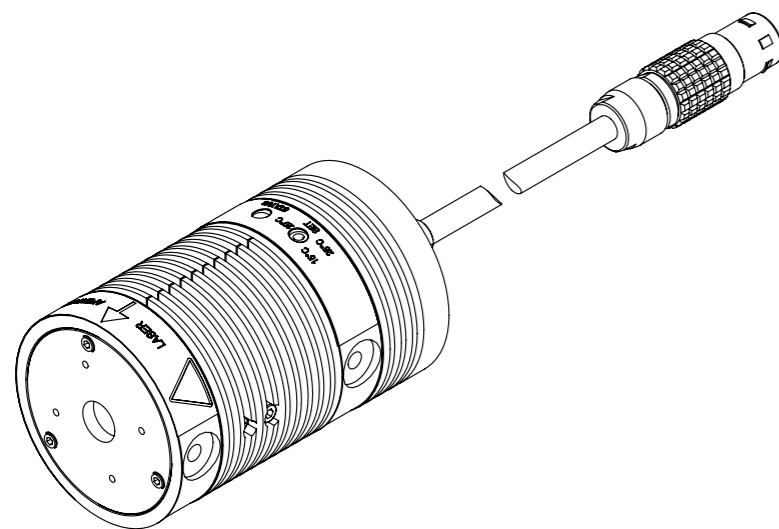

**DETAIL A**  
MAßSTAB 1 : 1

<b>LDH-P/D-C series</b>		<b>Dimension sheet</b>		General Dimensions without tolerance indication		Scale: M 1:2				
Drawing Standard DIN 406				<table border="1"> <tr> <th>Name</th> <th>Date</th> </tr> <tr> <td>Schwarze</td> <td>05.10.2018</td> </tr> </table>		Name	Date	Schwarze	05.10.2018	Weight: approx. 485.83
Name	Date									
Schwarze	05.10.2018									
		<p>The content of this drawing is the intellectual property of Picoquant and may not be copied or forwarded to third parties</p>		<p>Title: PQ.023.3010.0100.12_LDH_2.2_MDS</p>		Sheet 1 / 5				
<p><b>PICOQUANT</b> Rudower Chaussee 29 D-12489 Berlin Tel: +49-30-1208820-0 Fax: +49-30-1208820-90 info@picoquant.com</p>		<p>Drawing Number: <b>PQ.023.3010.0100.12</b></p>		Supplier No:	Feedstock:		Size: A3			

LDH-P/D-C series		Dimension sheet		General Dimensions without tolerance indication		all dimensions [mm]		Scale: M 1:2	
Drawing Standard DIN 406				Name		Date		Last Update: 05.10.2018	
				Edited		Schwarze		05.10.2018	
								Weight: 485.83	
								LDH standard	
								Title: PQ.023.3010.0100.12_LDH_2.2_MDS	
								Drawing Number: PQ.023.3010.0100.12	
								Supplier No:	
								Feedstock:	
								Sheet 2 / 5	
								Size: A3	

**PICOQUANT**  
 Rudower Chaussee 29  
 D-12489 Berlin  
 Tel: +49-30-1208820-0  
 Fax: +49-30-1208820-90  
 info@picoquant.com

LDH-P/D-C series		Dimension sheet		General Dimensions without tolerance indication		all dimensions [mm]		Scale: M 1:2			
Drawing Standard DIN 406		Name	Date	Last Update: 05.10.2018		Weight: 485.83					
		Edited	Schwarze	05.10.2018							
The content of this drawing is the intellectual property of Picoquant and may not be copied or forwarded to third parties				with mounting plate and fiber cable				Title:			
								PICOQUANT Rudower Chaussee 29 D-12489 Berlin Tel: +49-30-1208820-0 Fax: +49-30-1208820-90 info@picoquant.com		Drawing Number: <b>PQ.023.3010.0100.12</b>	
				Supplier No:		Feedstock:		Size: A3			