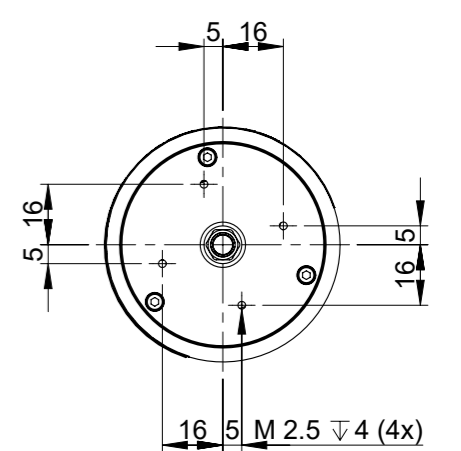

**DETAIL A**  
MAßSTAB 1 : 1

<b>LDH-P/D-C series</b>		<b>Dimension sheet</b>		General Dimensions without tolerance indication		Scale: M 1:2				
Drawing Standard DIN 406				<table border="1"> <tr> <th>Name</th> <th>Date</th> </tr> <tr> <td>Schwarze</td> <td>05.10.2018</td> </tr> </table>		Name	Date	Schwarze	05.10.2018	Weight: approx. 485.83
Name	Date									
Schwarze	05.10.2018									
		<p>The content of this drawing is the intellectual property of Picoquant and may not be copied or forwarded to third parties</p>		<p>Title: PQ.023.3010.0100.12_LDH_2.2_MDS</p>		Sheet 1 / 5				
<p><b>PICOQUANT</b> Rudower Chaussee 29 D-12489 Berlin Tel: +49-30-1208820-0 Fax: +49-30-1208820-90 info@picoquant.com</p>		<p>Drawing Number: <b>PQ.023.3010.0100.12</b></p>		Supplier No:	Feedstock:		Size: A3			

LDH-P/D-C series		Dimension sheet		General Dimensions without tolerance indication		all dimensions [mm]		Scale: M 1:2	
Drawing Standard DIN 406				Name		Date		Last Update: 05.10.2018	
				Edited		Schwarze		05.10.2018	
								Weight: 485.83	
								LDH standard	
								Title: PQ.023.3010.0100.12_LDH_2.2_MDS	
								Drawing Number: PQ.023.3010.0100.12	
								Supplier No:	
								Feedstock:	
								Sheet 2 / 5	
								Size: A3	

**PICOQUANT**  
 Rudower Chaussee 29  
 D-12489 Berlin  
 Tel: +49-30-1208820-0  
 Fax: +49-30-1208820-90  
 info@picoquant.com

LDH-P/D-C series		Dimension sheet		General Dimensions without tolerance indication		all dimensions [mm]		Scale: M 1:2			
Drawing Standard DIN 406		Name	Date	Last Update: 05.10.2018		Weight: 485.83					
		Edited	Schwarze	05.10.2018							
The content of this drawing is the intellectual property of Picoquant and may not be copied or forwarded to third parties				with mounting plate and fiber cable				Title:			
								PICOQUANT Rudower Chaussee 29 D-12489 Berlin Tel: +49-30-1208820-0 Fax: +49-30-1208820-90 info@picoquant.com		Drawing Number: <b>PQ.023.3010.0100.12</b>	
				Supplier No:		Feedstock:		Size: A3			