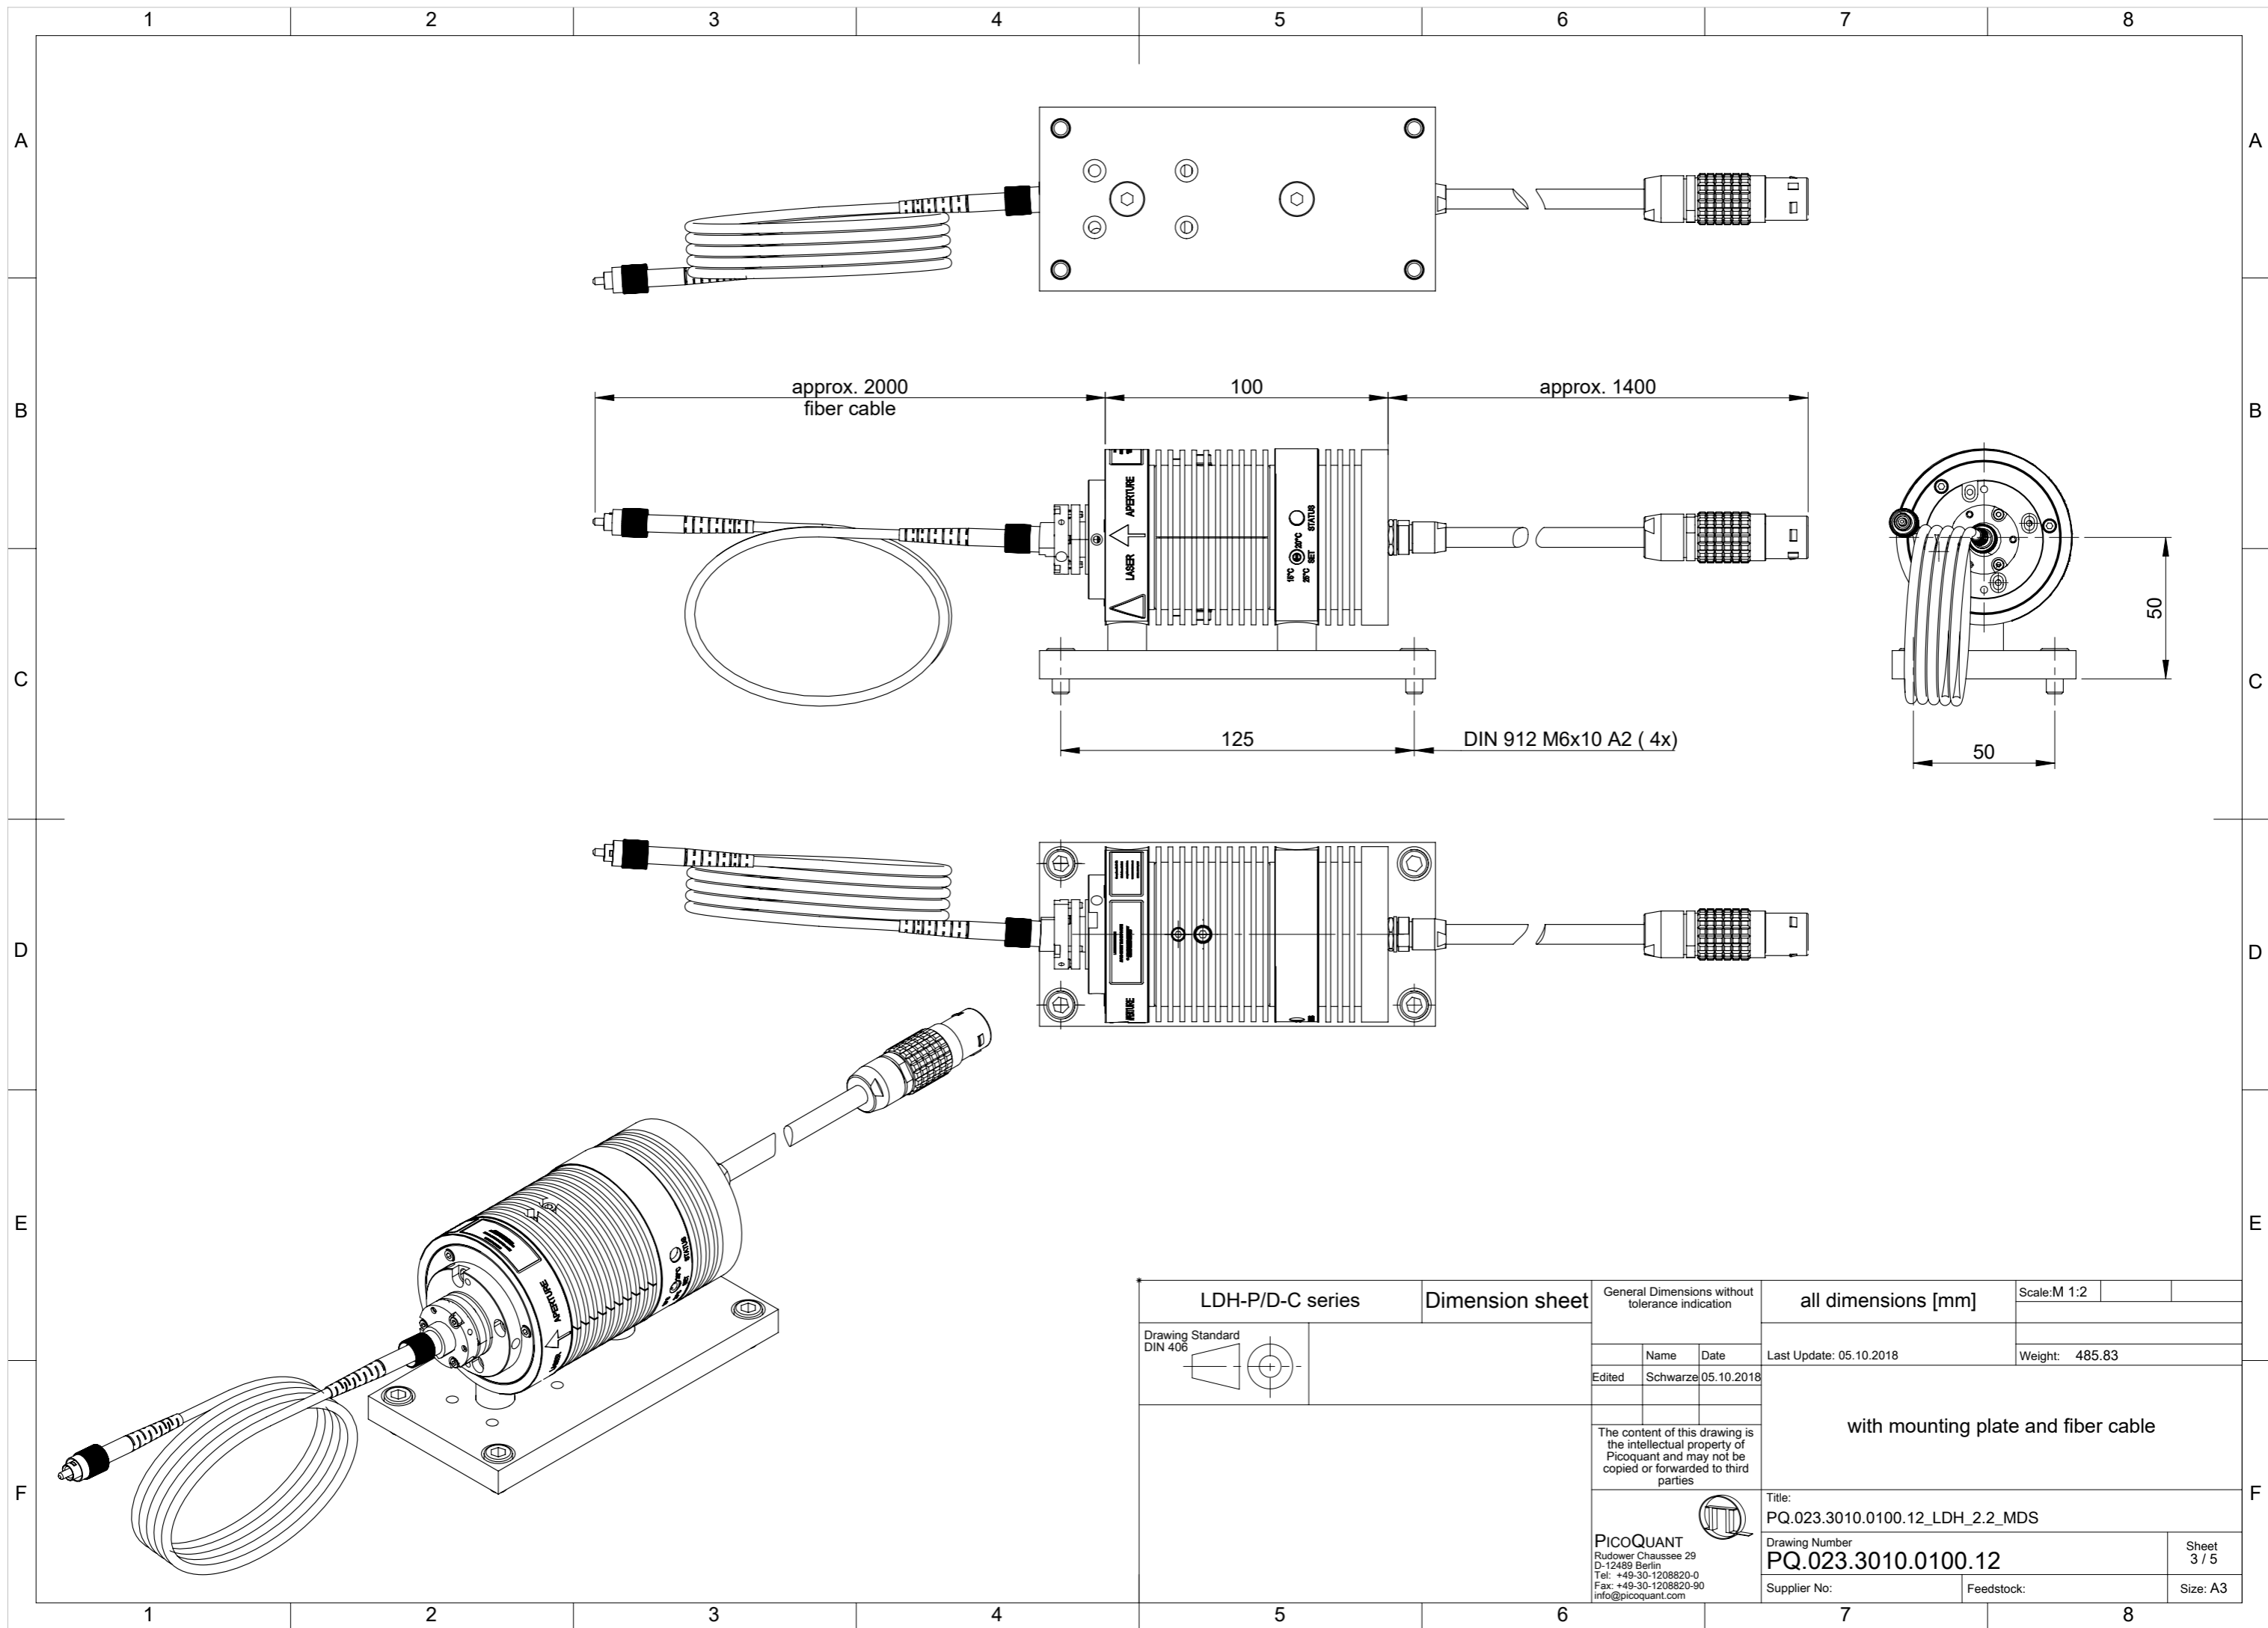

LDH-P/D-C series		Dimension sheet		General Dimensions without tolerance indication		all dimensions [mm]		Scale: M 1:2					
Drawing Standard DIN 406		Name	Date	Last Update: 05.10.2018		Weight: 485.83							
		Edited	Schwarze	05.10.2018									
The content of this drawing is the intellectual property of Picoquant and may not be copied or forwarded to third parties				with mounting plate and fiber cable				Title:					
								PICOQUANT Rudower Chaussee 29 D-12489 Berlin Tel: +49-30-1208820-0 Fax: +49-30-1208820-90 info@picoquant.com		Drawing Number: PQ.023.3010.0100.12		Sheet 3 / 5	
				Supplier No:		Feedstock:		Size: A3