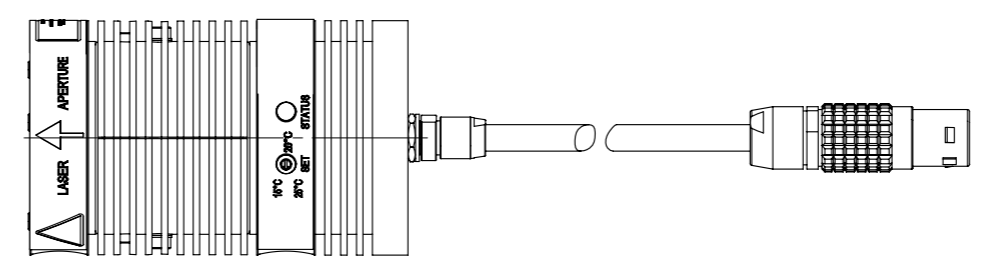

**DETAIL A**  
MAßSTAB 1 : 1

<b>LDH-P/D-C series</b>		<b>Dimension sheet</b>		General Dimensions without tolerance indication		Scale: M 1:2				
Drawing Standard DIN 406				<table border="1"> <tr> <th>Name</th> <th>Date</th> </tr> <tr> <td>Schwarze</td> <td>05.10.2018</td> </tr> </table>		Name	Date	Schwarze	05.10.2018	Weight: approx. 485.83
Name	Date									
Schwarze	05.10.2018									
		<p>The content of this drawing is the intellectual property of Picoquant and may not be copied or forwarded to third parties</p>		<p>Title: PQ.023.3010.0100.12_LDH_2.2_MDS</p>		Sheet 1 / 5				
<p><b>PICOQUANT</b> Rudower Chaussee 29 D-12489 Berlin Tel: +49-30-1208820-0 Fax: +49-30-1208820-90 info@picoquant.com</p>		<p>Drawing Number: <b>PQ.023.3010.0100.12</b></p>		Supplier No:	Feedstock:		Size: A3			

LDH-P/D-C series		Dimension sheet		General Dimensions without tolerance indication		all dimensions [mm]		Scale: M 1:2	
Drawing Standard DIN 406				Name		Date		Last Update: 05.10.2018	
				Edited		Schwarze		05.10.2018	
								Weight: 485.83	
								LDH standard	
								Title: PQ.023.3010.0100.12_LDH_2.2_MDS	
								Drawing Number: PQ.023.3010.0100.12	
								Supplier No:	
								Feedstock:	
								Sheet 2 / 5	
								Size: A3	

**PICOQUANT**  
 Rudower Chaussee 29  
 D-12489 Berlin  
 Tel: +49-30-1208820-0  
 Fax: +49-30-1208820-90  
 info@picoquant.com

LDH-P/D-C series		Dimension sheet		General Dimensions without tolerance indication		all dimensions [mm]		Scale: M 1:2			
Drawing Standard DIN 406		Name	Date	Last Update: 05.10.2018		Weight: 485.83					
		Edited	Schwarze	05.10.2018							
The content of this drawing is the intellectual property of Picoquant and may not be copied or forwarded to third parties				with mounting plate and fiber cable				Title:			
								PICOQUANT Rudower Chaussee 29 D-12489 Berlin Tel: +49-30-1208820-0 Fax: +49-30-1208820-90 info@picoquant.com		Drawing Number: <b>PQ.023.3010.0100.12</b>	
				Supplier No:		Feedstock:		Size: A3			