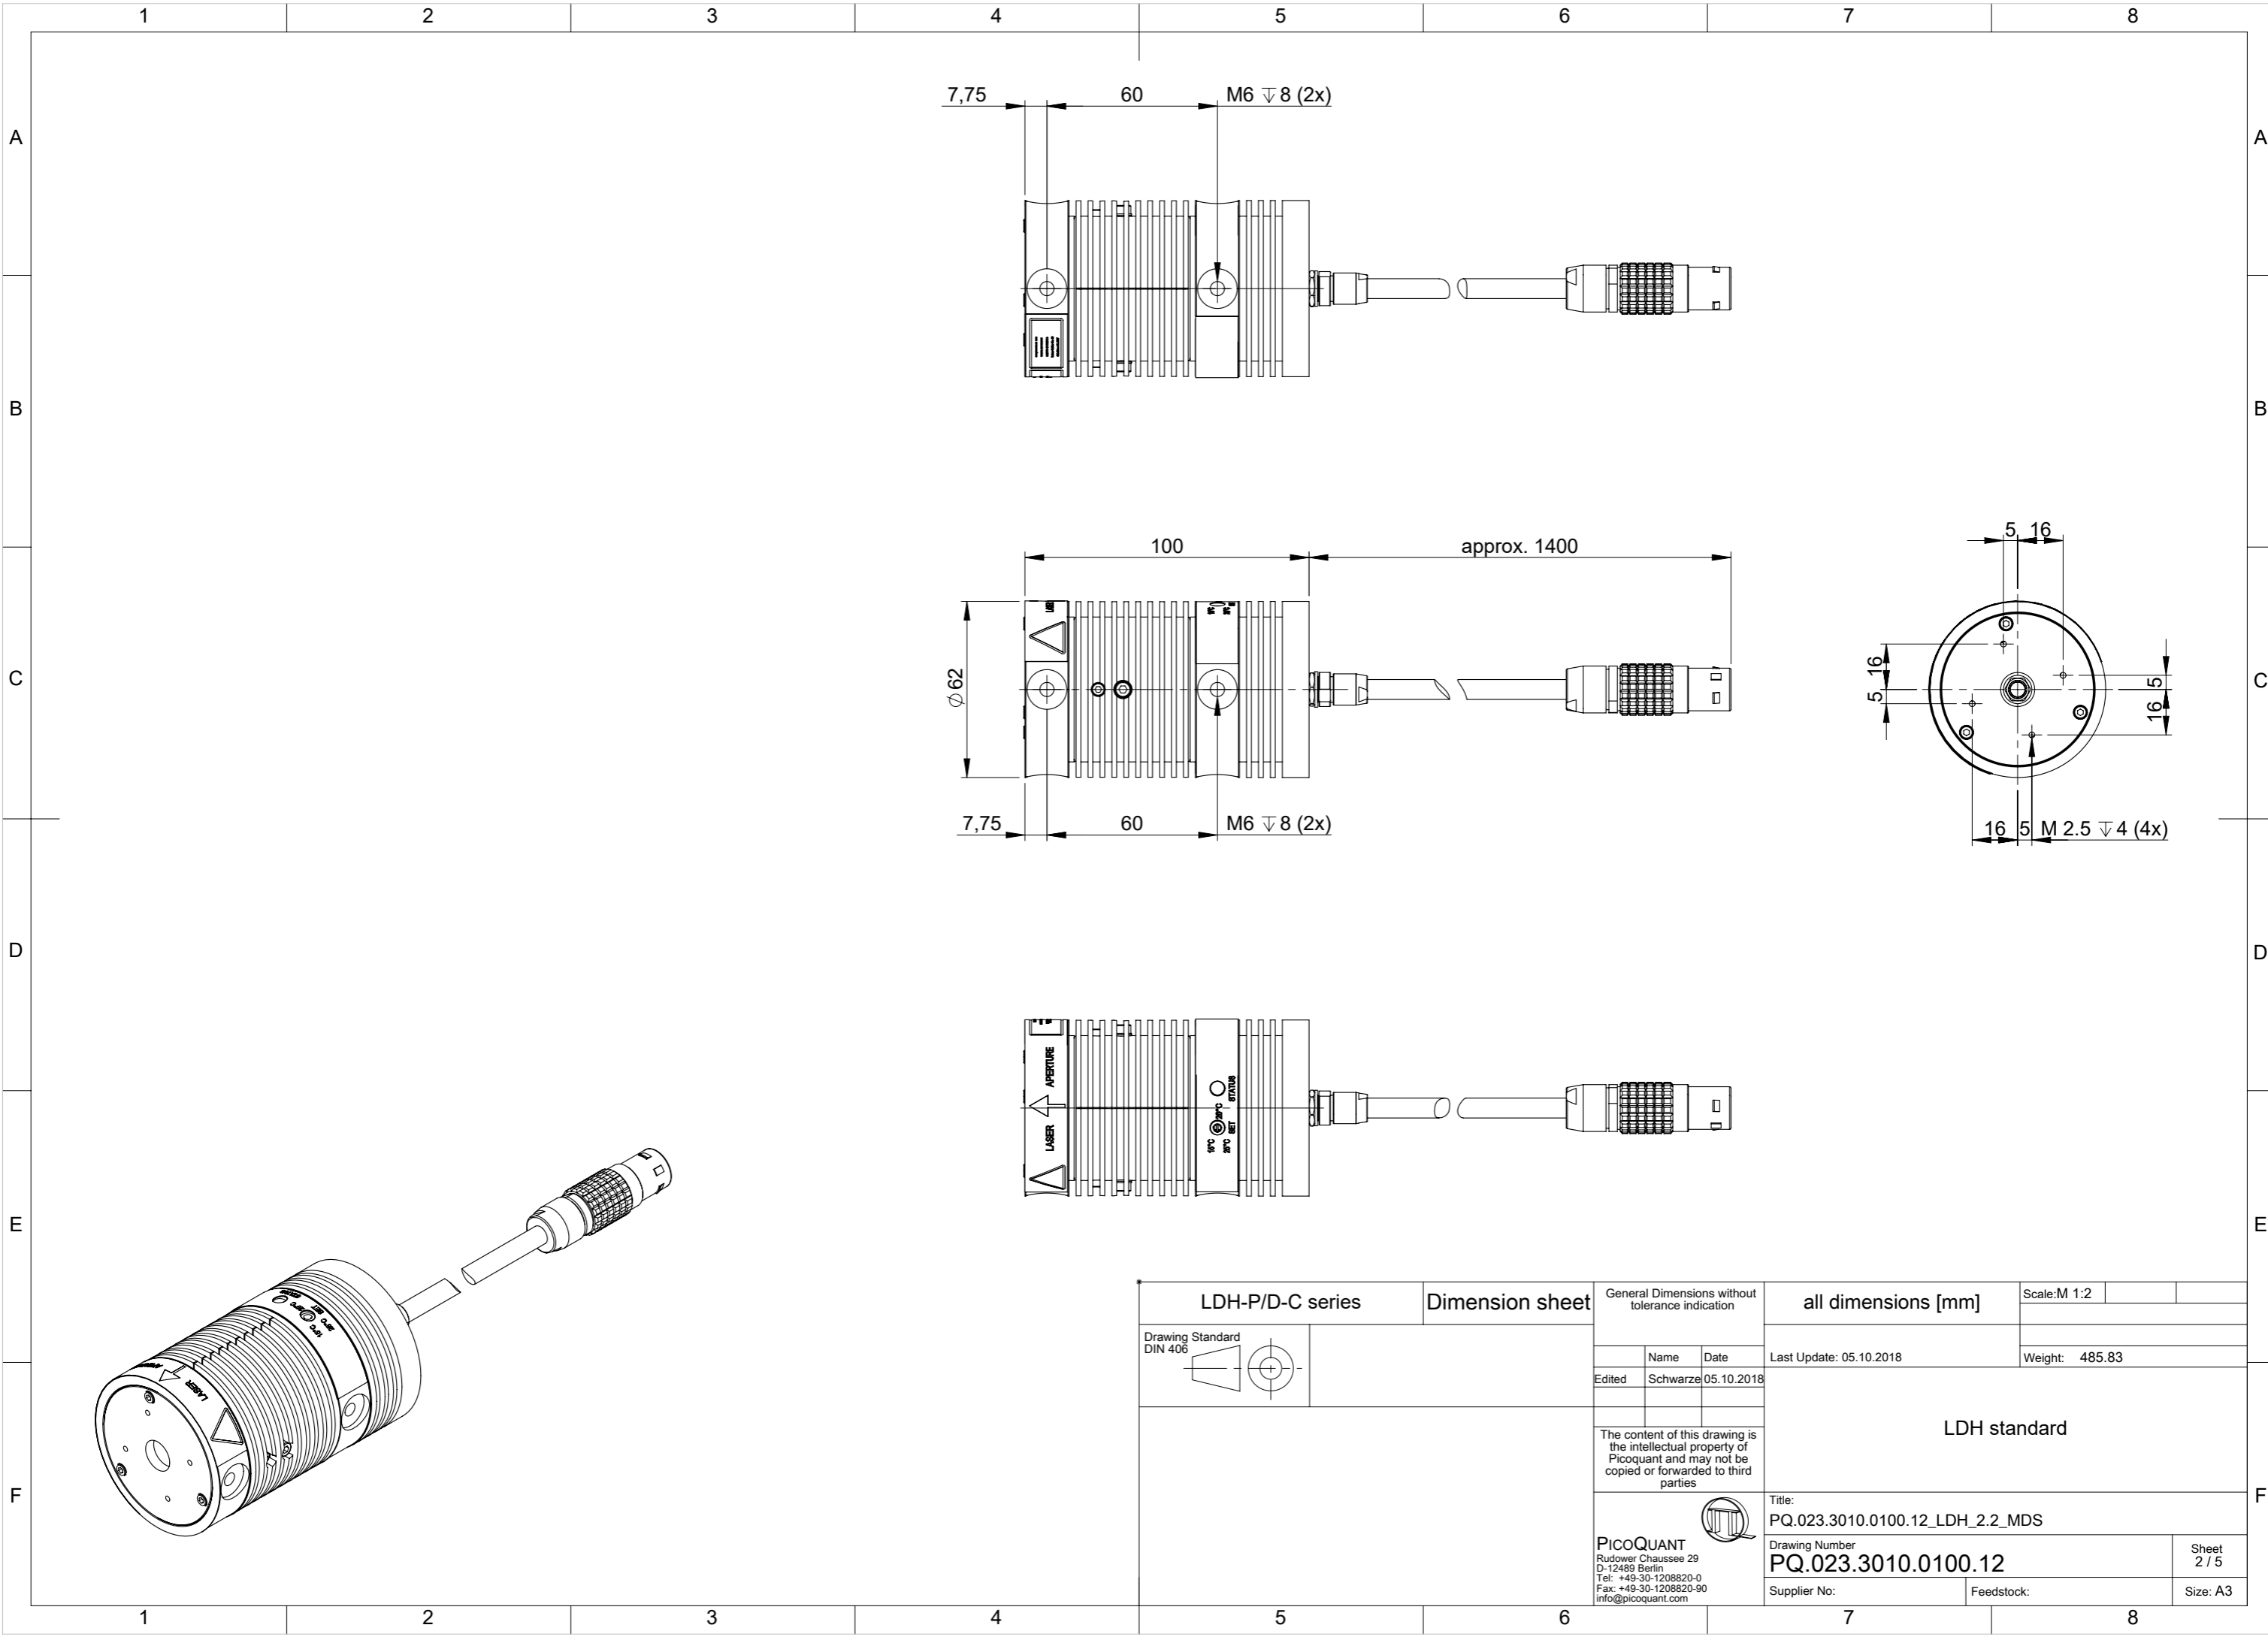

**DETAIL A**  
MAßSTAB 1 : 1

<b>LDH-P/D-C series</b>		<b>Dimension sheet</b>		General Dimensions without tolerance indication		Scale: M 1:2				
Drawing Standard DIN 406				<table border="1"> <tr> <th>Name</th> <th>Date</th> </tr> <tr> <td>Schwarze</td> <td>05.10.2018</td> </tr> </table>		Name	Date	Schwarze	05.10.2018	Weight: approx. 485.83
Name	Date									
Schwarze	05.10.2018									
		<p>The content of this drawing is the intellectual property of Picoquant and may not be copied or forwarded to third parties</p>		<p>Title: PQ.023.3010.0100.12_LDH_2.2_MDS</p>		Sheet 1 / 5				
<p><b>PICOQUANT</b> Rudower Chaussee 29 D-12489 Berlin Tel: +49-30-1208820-0 Fax: +49-30-1208820-90 info@picoquant.com</p>		<p>Drawing Number: <b>PQ.023.3010.0100.12</b></p>		Supplier No:	Feedstock:		Size: A3			

LDH-P/D-C series		Dimension sheet		General Dimensions without tolerance indication		all dimensions [mm]		Scale: M 1:2	
Drawing Standard DIN 406				Name		Date		Last Update: 05.10.2018	
				Edited		Schwarze		05.10.2018	
								Weight: 485.83	
								LDH standard	
								Title: PQ.023.3010.0100.12_LDH_2.2_MDS	
								Drawing Number: PQ.023.3010.0100.12	
								Supplier No:	
								Feedstock:	
								Sheet 2 / 5	
								Size: A3	

**PICOQUANT**  
 Rudower Chaussee 29  
 D-12489 Berlin  
 Tel: +49-30-1208820-0  
 Fax: +49-30-1208820-90  
 info@picoquant.com

LDH-P/D-C series		Dimension sheet		General Dimensions without tolerance indication		all dimensions [mm]		Scale: M 1:2			
Drawing Standard DIN 406		Name	Date	Last Update: 05.10.2018		Weight: 485.83					
		Edited	Schwarze	05.10.2018							
The content of this drawing is the intellectual property of Picoquant and may not be copied or forwarded to third parties				with mounting plate and fiber cable				Title:			
								PICOQUANT Rudower Chaussee 29 D-12489 Berlin Tel: +49-30-1208820-0 Fax: +49-30-1208820-90 info@picoquant.com		Drawing Number: <b>PQ.023.3010.0100.12</b>	
				Supplier No:		Feedstock:		Size: A3			