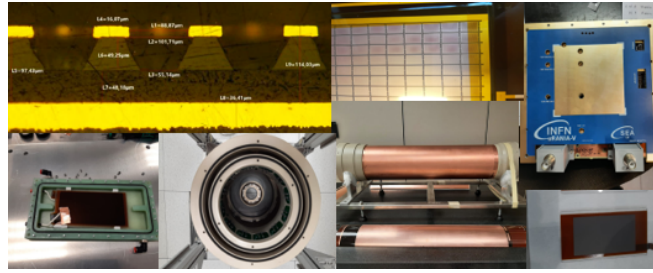

## Meeting on micro-RWELL & resistive detectors activity

Contribution ID: 14

Type: **not specified**