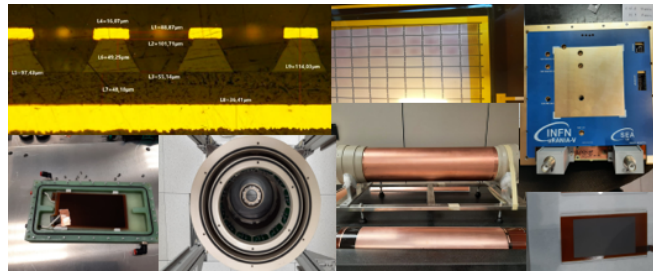

## Meeting on micro-RWELL & resistive detectors activity

Contribution ID: 12

Type: not specified

**Cena sociale (Location tbd)**