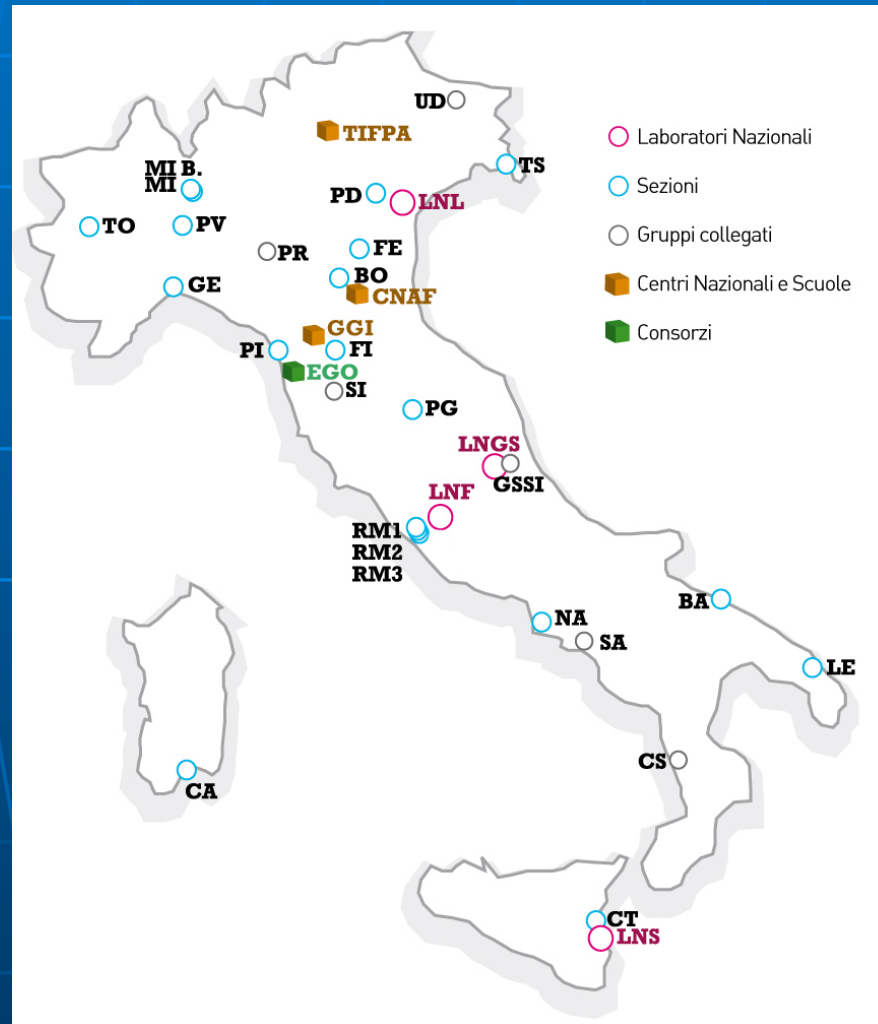

L'Istituto Nazionale di Fisica Nucleare