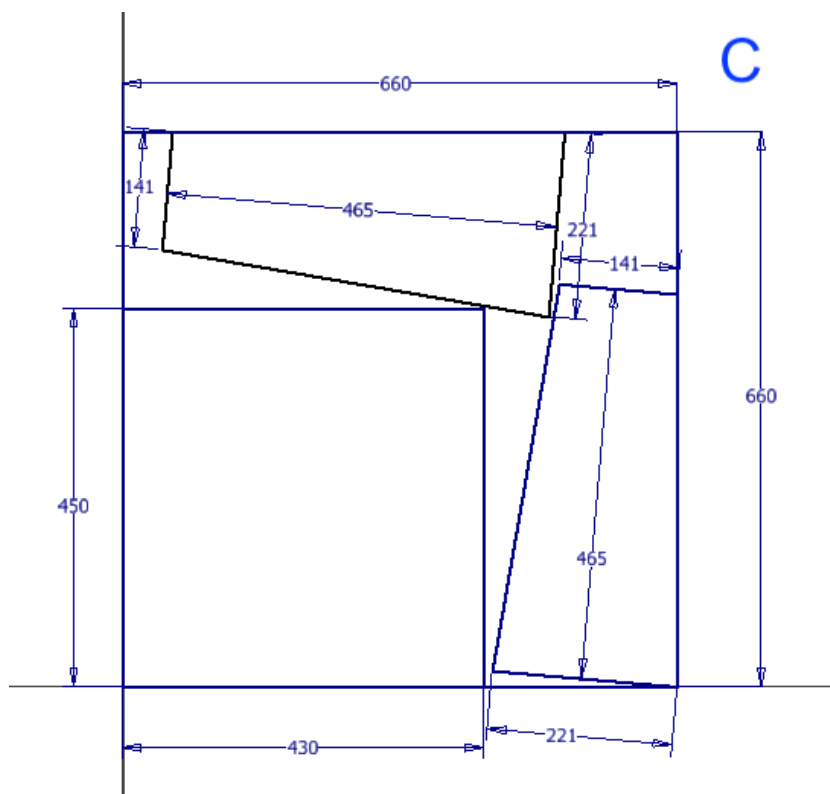

A: Foglio\_top/bot\_003 (ID 16) – it is possible to fit 3 shapes per ESR 26 inch foil -- IMPOSSIBLE TO FIT 4 !!!

B: Foglio\_top/bot\_004 with Foglio\_top/bot\_006 no overlap, fits perfectly 2 shapes on one foil (shapes ID 11 and 19)

C: 2 x Foglio\_top/bot\_003 (ID 16) + 1 x Foglio\_top/bot\_02\_05 (ID 3)

D: Foglio\_top/bot\_005 (shape ID 18)

E: 2 x Foglio\_top/bot\_002 (ID 15) + 1 x Foglio\_top/bot\_003 (ID 16)