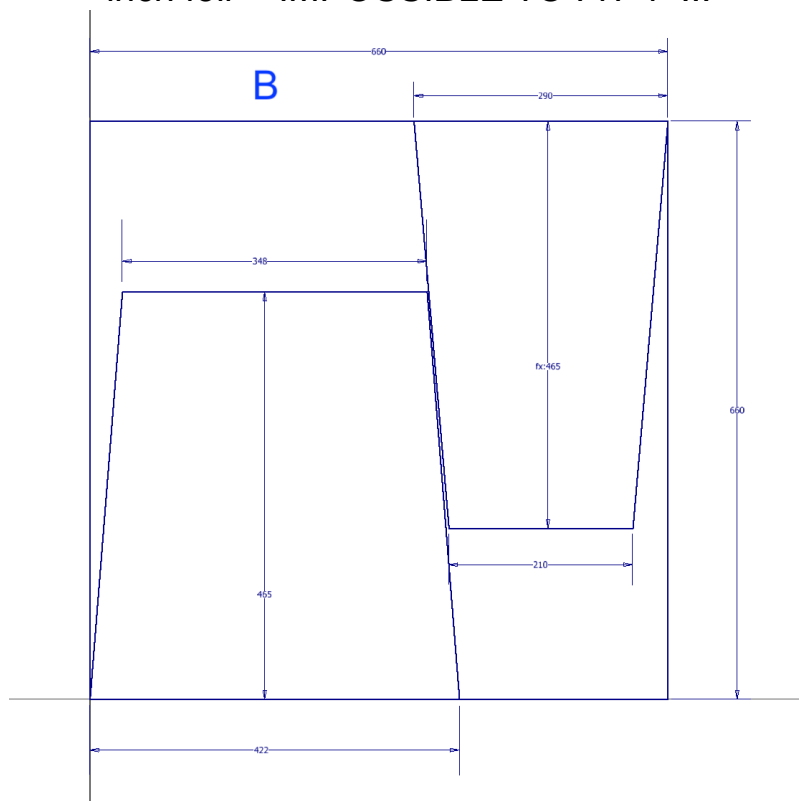

A: Foglio\_top/bot\_003 (ID 16) – it is possible to fit 3 shapes per ESR 26 inch foil -- IMPOSSIBLE TO FIT 4 !!!

B: Foglio\_top/bot\_004 with Foglio\_top/bot\_006 no overlap, fits perfectly 2 shapes on one foil (shapes ID 11 and 19)

C: 2 x Foglio\_top/bot\_003 (ID 16) + 1 x Foglio\_top/bot\_02\_05 (ID 3)

D: Foglio\_top/bot\_005 (shape ID 18)

E: 2 x Foglio\_top/bot\_002 (ID 15) + 1 x Foglio\_top/bot\_003 (ID 16)