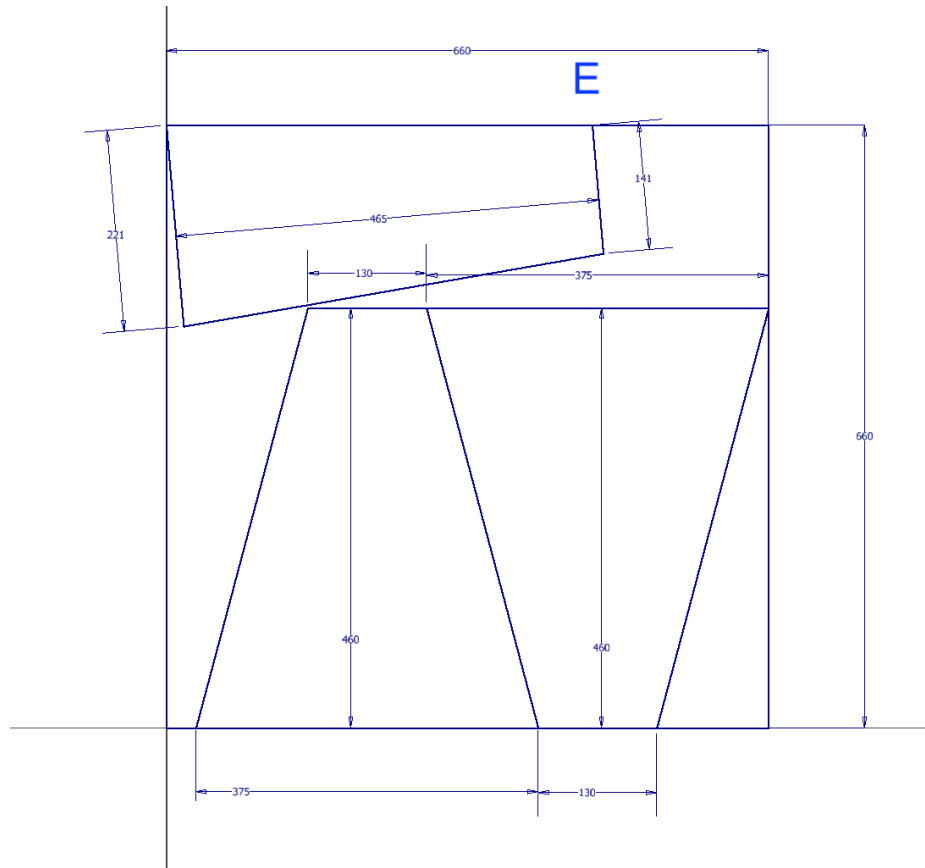

A: Foglio\_top/bot\_003 (ID 16) – it is possible to fit 3 shapes per ESR 26 inch foil -- IMPOSSIBLE TO FIT 4 !!!

B: Foglio\_top/bot\_004 with Foglio\_top/bot\_006 no overlap, fits perfectly 2 shapes on one foil (shapes ID 11 and 19)

C: 2 x Foglio\_top/bot\_003 (ID 16) + 1 x Foglio\_top/bot\_02\_05 (ID 3)

D: Foglio\_top/bot\_005 (shape ID 18)

E: 2 x Foglio\_top/bot\_002 (ID 15) + 1 x Foglio\_top/bot\_003 (ID 16)