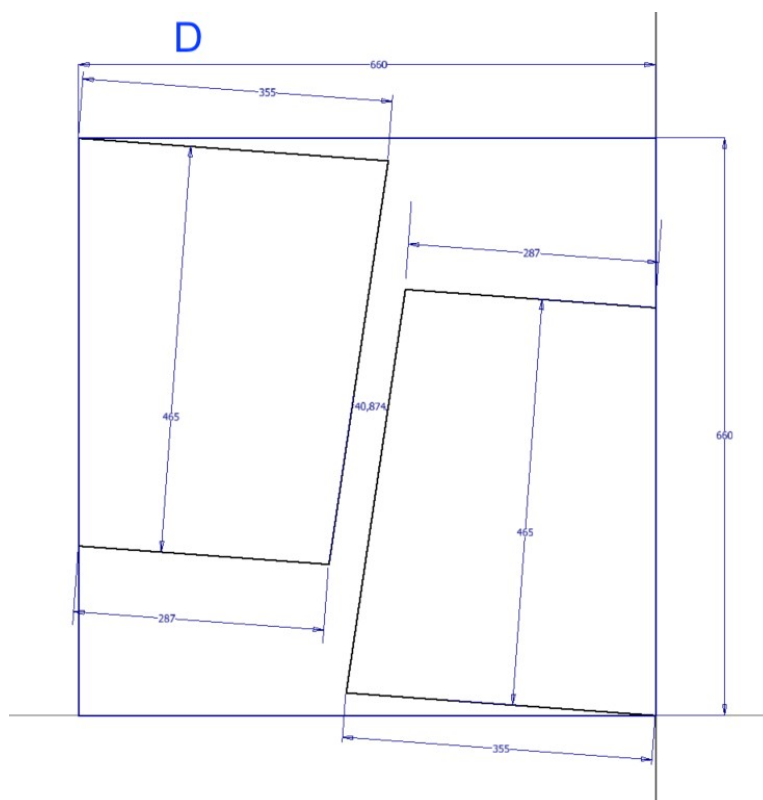

A: Foglio\_top/bot\_003 (ID 16) – it is possible to fit 3 shapes per ESR 26 inch foil -- IMPOSSIBLE TO FIT 4 !!!

B: Foglio\_top/bot\_004 with Foglio\_top/bot\_006 no overlap, fits perfectly 2 shapes on one foil (shapes ID 11 and 19)

C: 2 x Foglio\_top/bot\_003 (ID 16) + 1 x Foglio\_top/bot\_02\_05 (ID 3)

D: Foglio\_top/bot\_005 (shape ID 18)

E: 2 x Foglio\_top/bot\_002 (ID 15) + 1 x Foglio\_top/bot\_003 (ID 16)