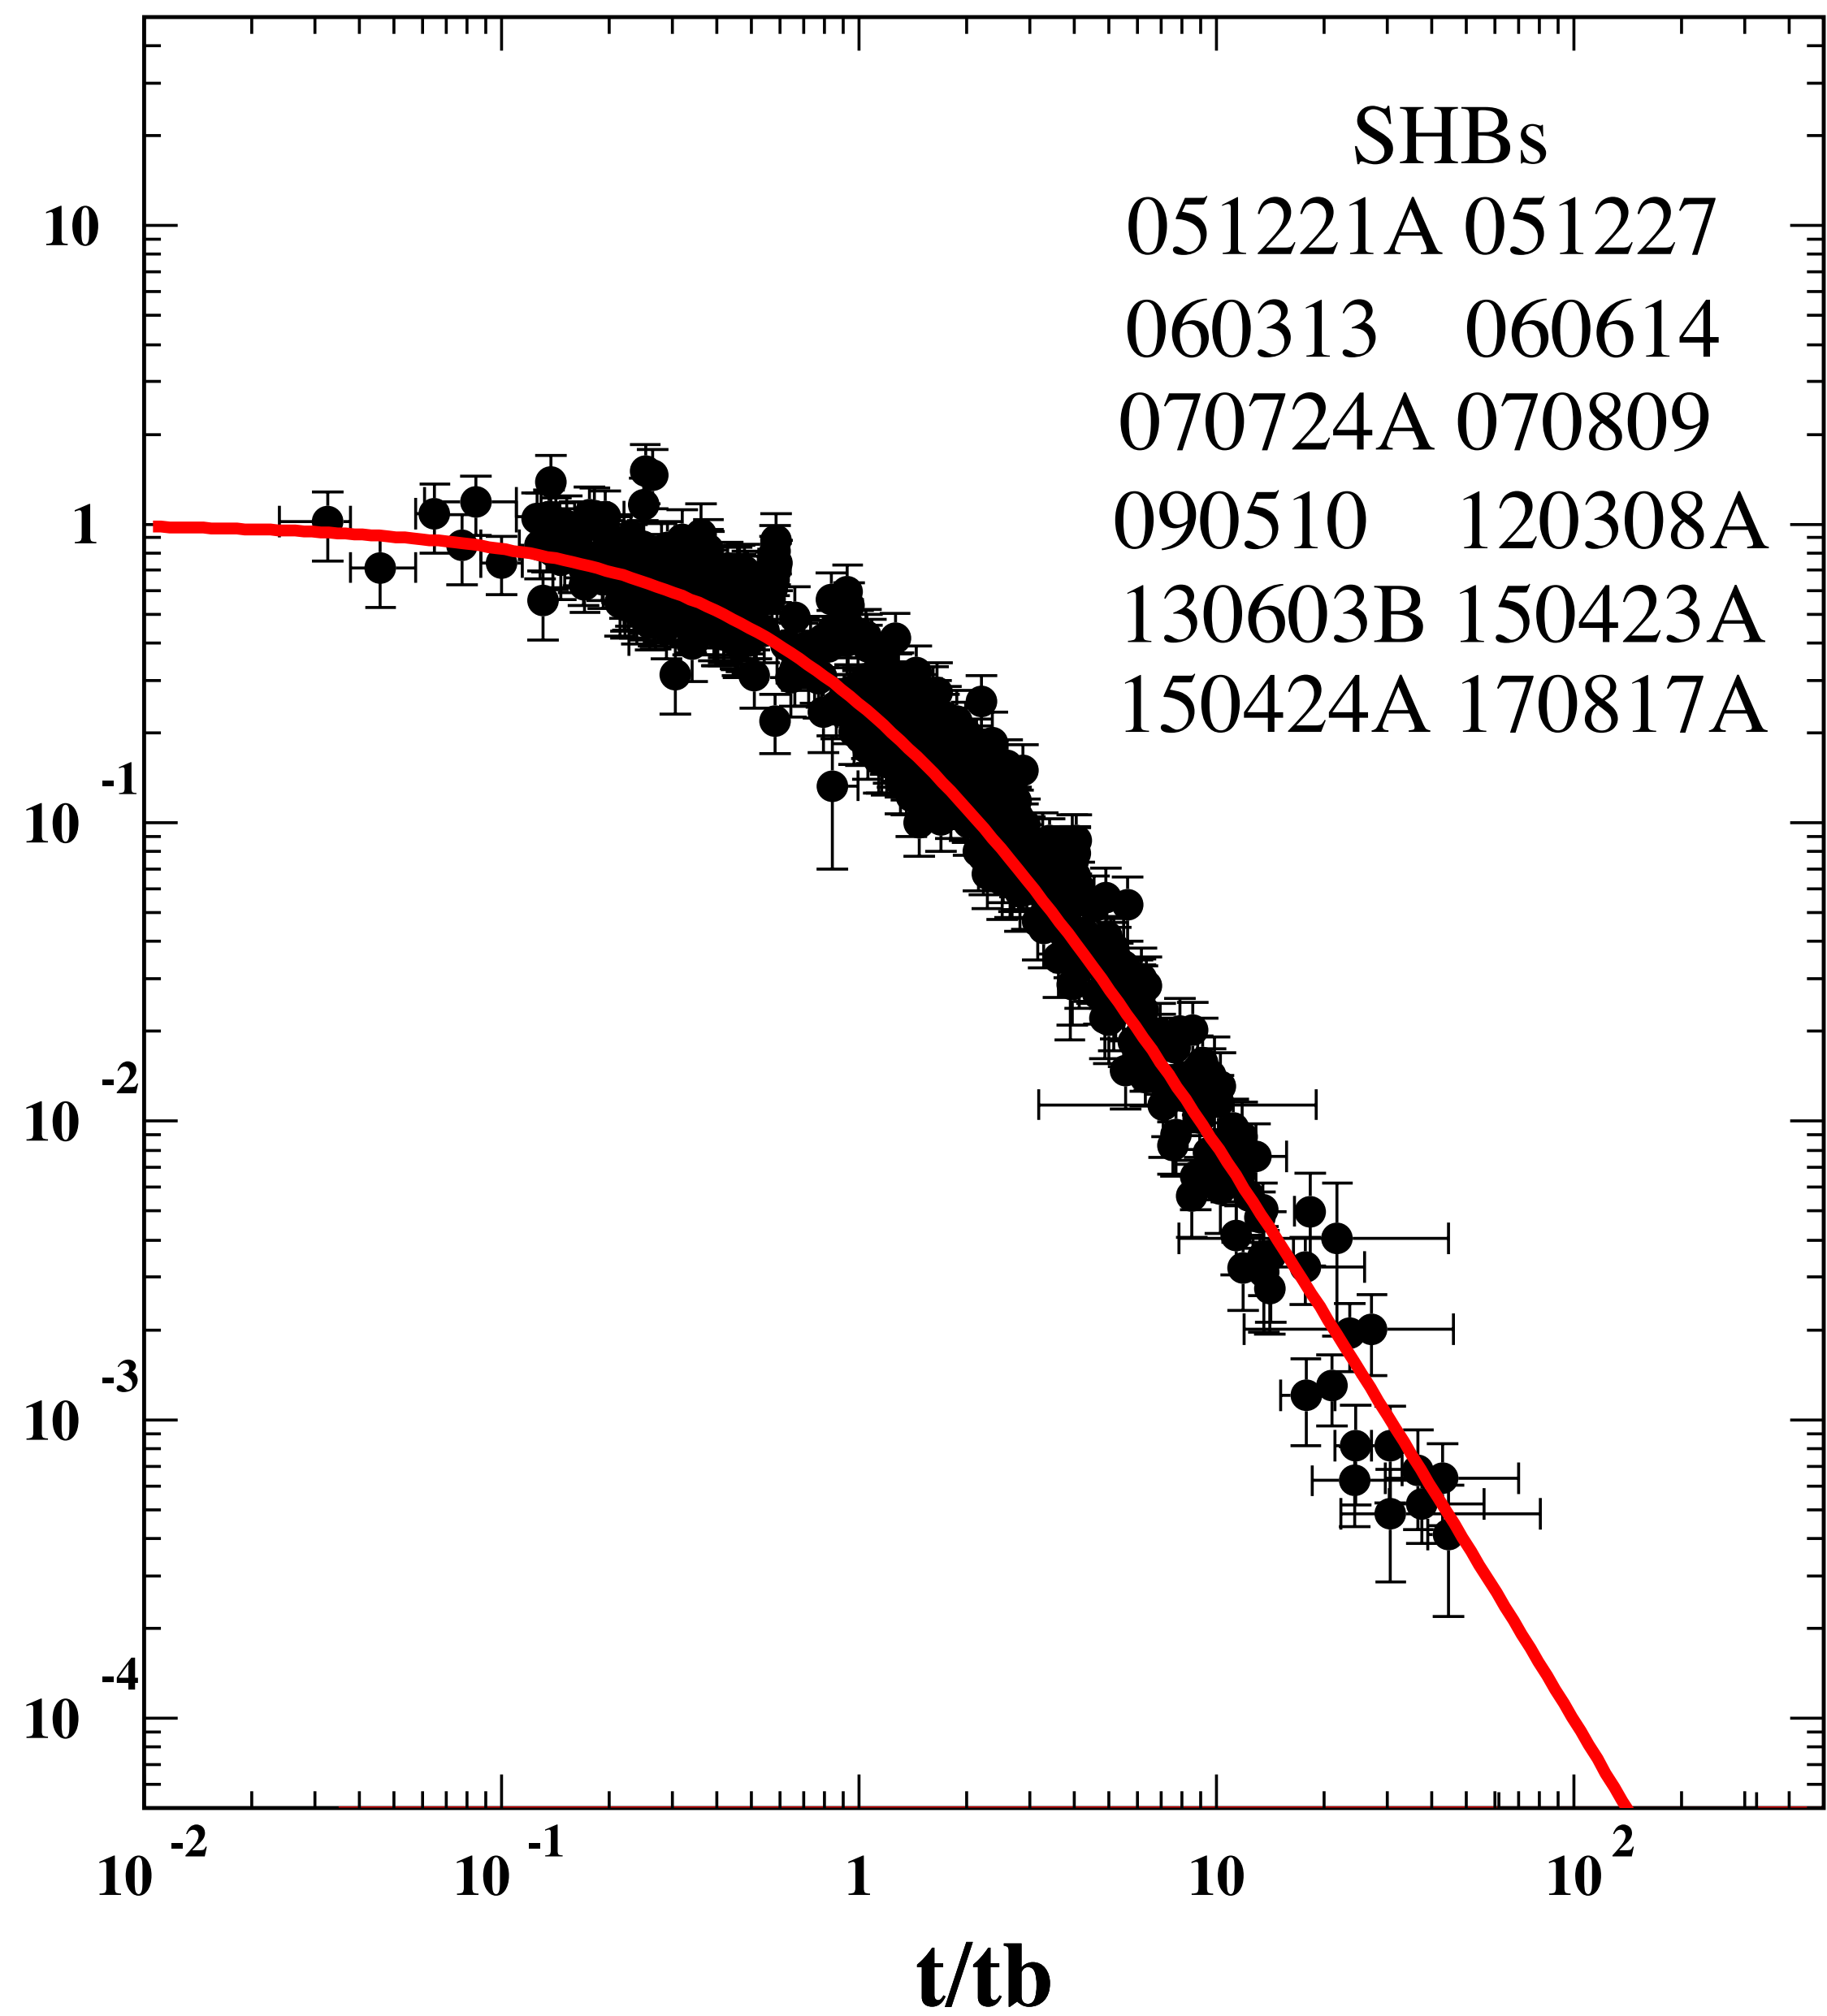

Afterglow Lum. (normalized)

Log Luminosity (10^{40} erg/s)