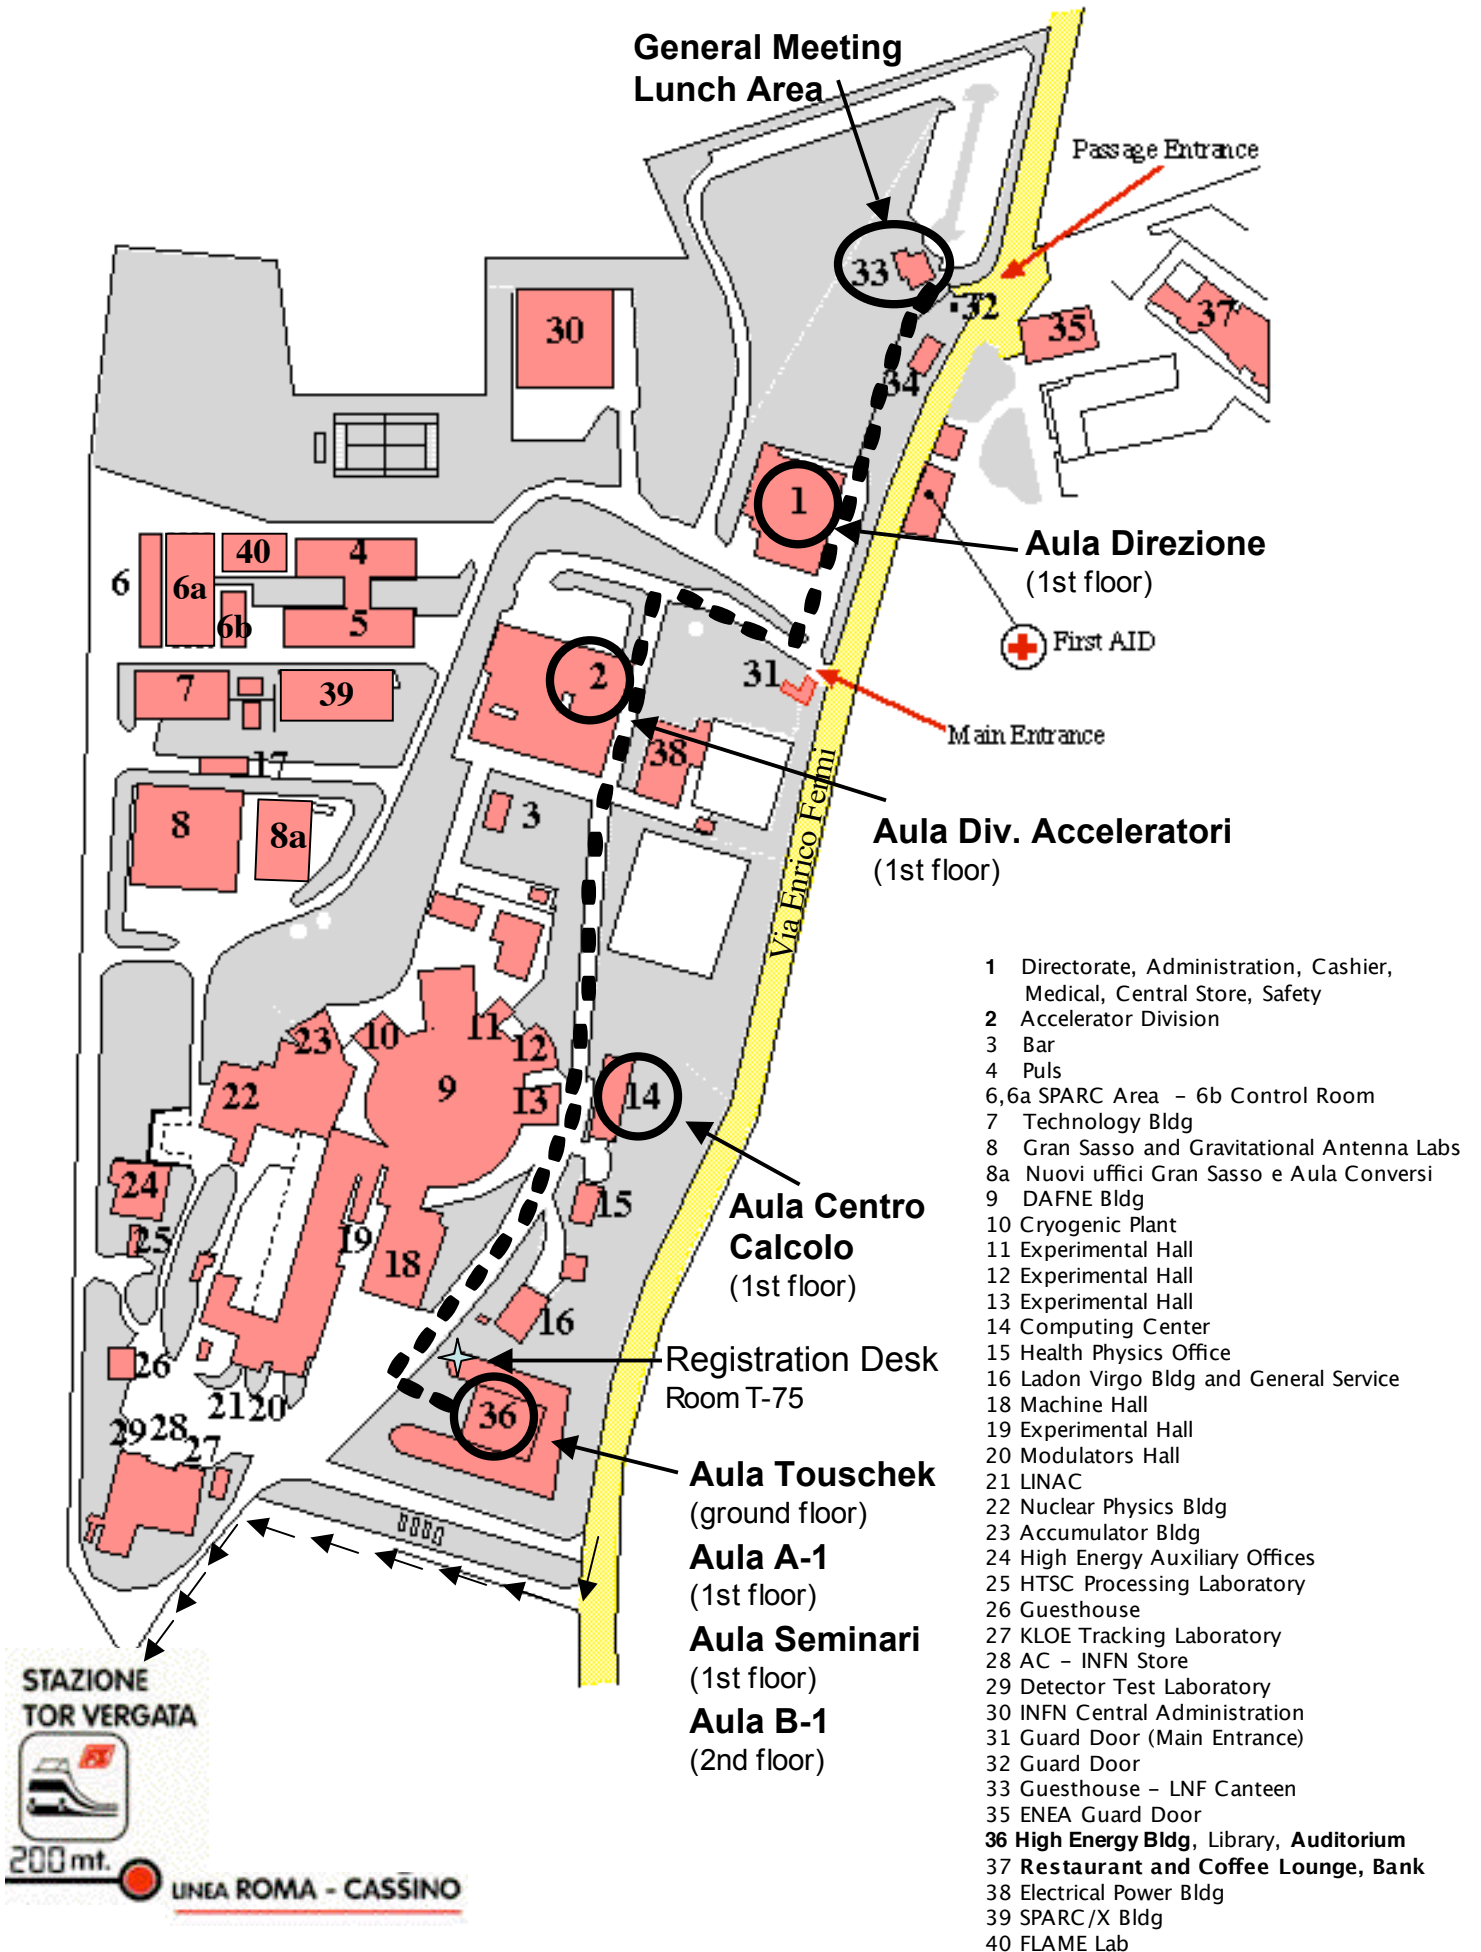

# LNf AREA MAP

- 1 Directorate, Administration, Cashier, Medical, Central Store, Safety
- 2 Accelerator Division
- 3 Bar
- 4 Puls
- 6,6a SPARC Area – 6b Control Room
- 7 Technology Bldg
- 8 Gran Sasso and Gravitational Antenna Labs
- 8a Nuovi uffici Gran Sasso e Aula Conversi
- 9 DAFNE Bldg
- 10 Cryogenic Plant
- 11 Experimental Hall
- 12 Experimental Hall
- 13 Experimental Hall
- 14 Computing Center
- 15 Health Physics Office
- 16 Ladon Virgo Bldg and General Service
- 18 Machine Hall
- 19 Experimental Hall
- 20 Modulators Hall
- 21 LINAC
- 22 Nuclear Physics Bldg
- 23 Accumulator Bldg
- 24 High Energy Auxiliary Offices
- 25 HTSC Processing Laboratory
- 26 Guesthouse
- 27 KLOE Tracking Laboratory
- 28 AC – INFN Store
- 29 Detector Test Laboratory
- 30 INFN Central Administration
- 31 Guard Door (Main Entrance)
- 32 Guard Door
- 33 Guesthouse – LNF Canteen
- 35 ENEA Guard Door
- 36 High Energy Bldg, Library, Auditorium
- 37 Restaurant and Coffee Lounge, Bank
- 38 Electrical Power Bldg
- 39 SPARC/X Bldg
- 40 FLAME Lab