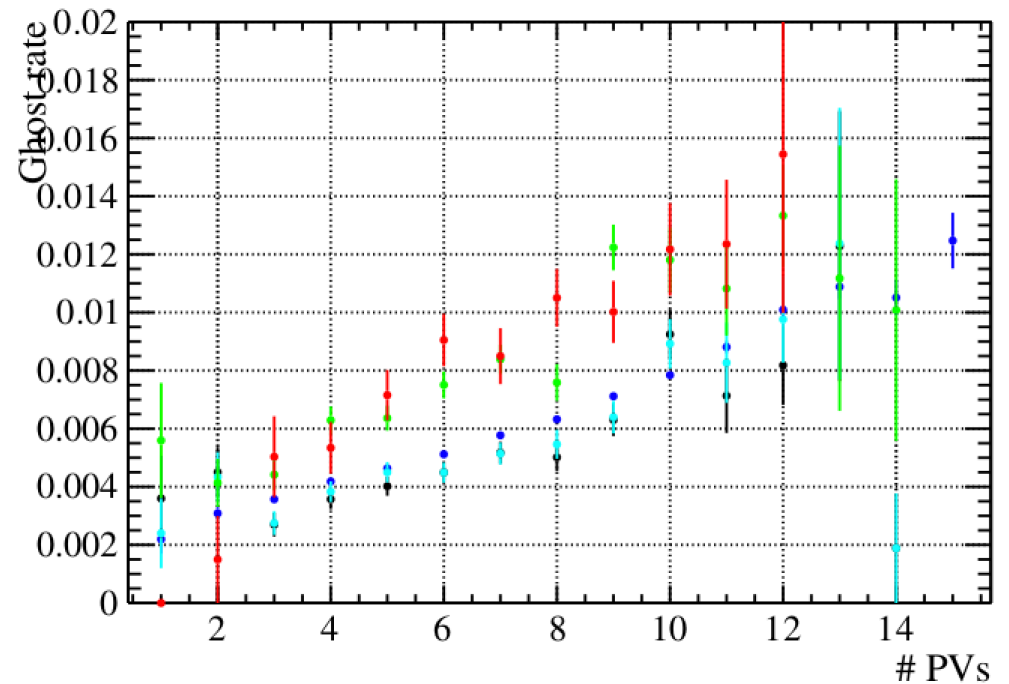

# DD4Hep validation (U1)

- ◆ FullSim
- ◆ DD4Hep, MCParticles as INPUT
- ◆ DD4Hep-noDIFF, MCParticles as IN
- ◆ **DD4Hep** MCHits as INPUT
- ◆ **FullSim-Serena** MCHits as INPUT