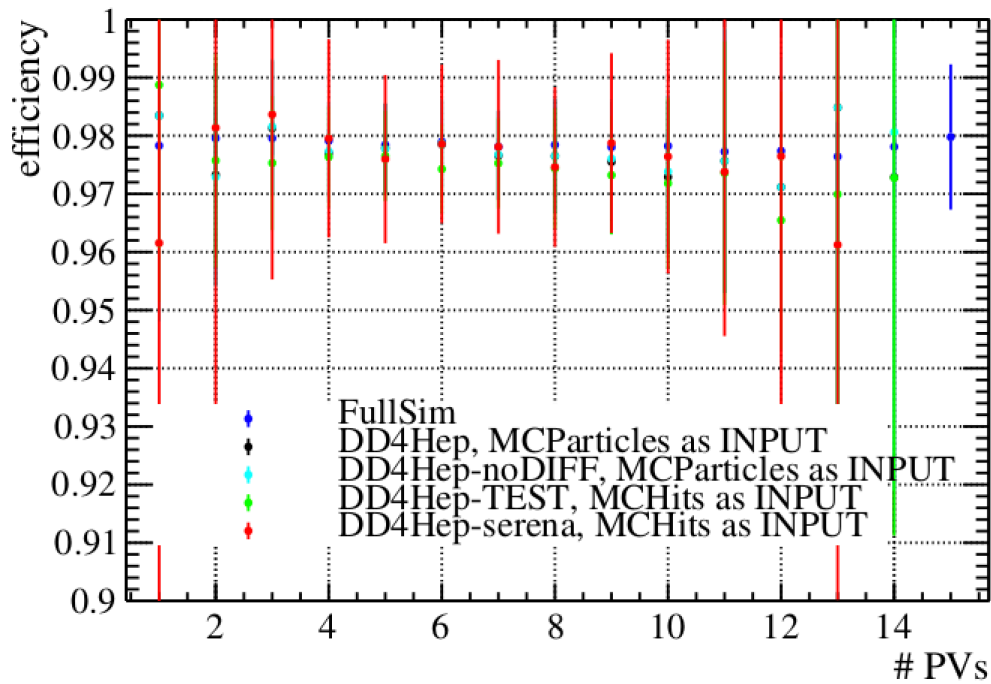

# DD4Hep validation (U1)

- ◆ FullSim
- ◆ DD4Hep, MCParticles as INPUT
- ◆ DD4Hep-noDIFF, MCParticles as IN
- ◆ **DD4Hep** MCHits as INPUT
- ◆ **FullSim-Serena** MCHits as INPUT