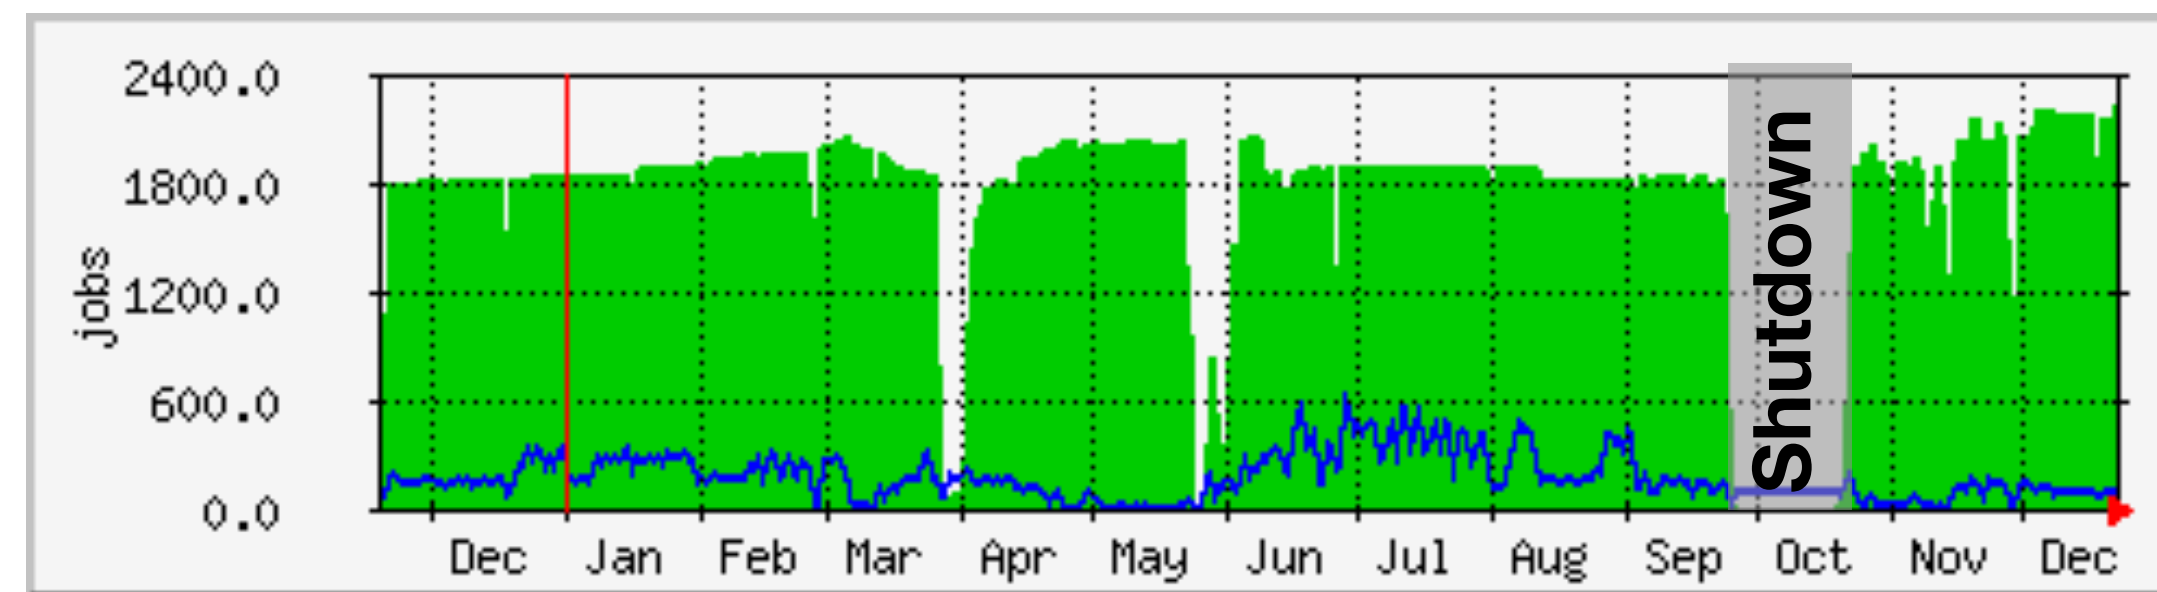

INFN-Torino Scientific Computing Infrastructure

The WLCG Tier-2

~2400 job slot

Entrypoint: **CREAM CE**