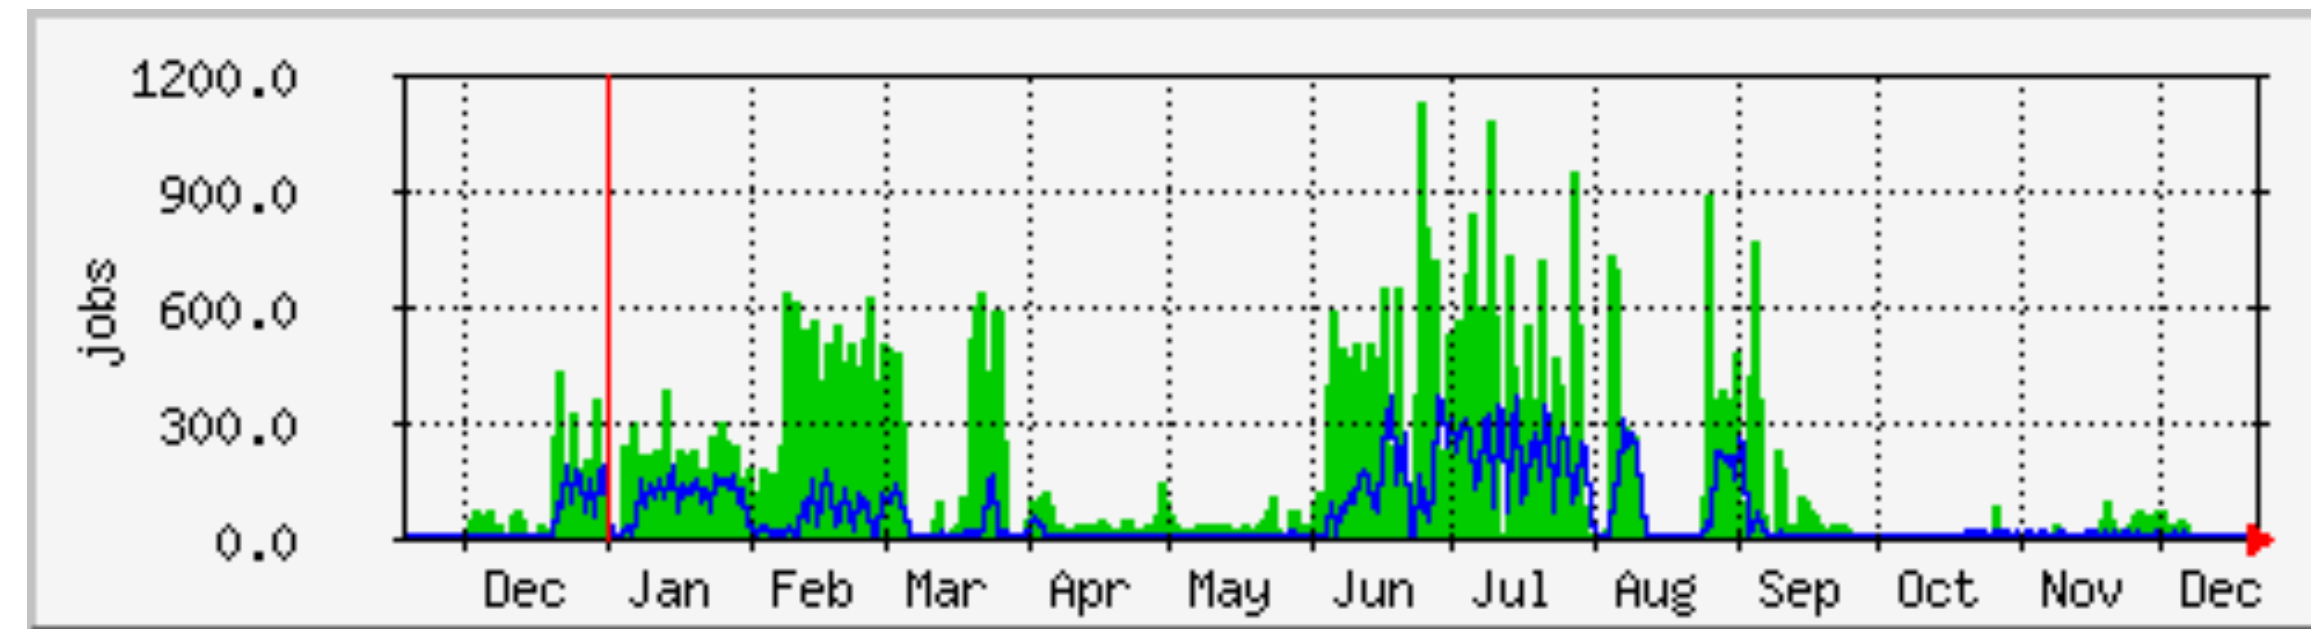

INFN-Torino Scientific Computing Infrastructure

Belle on WLCG

Belle queue
running
queued