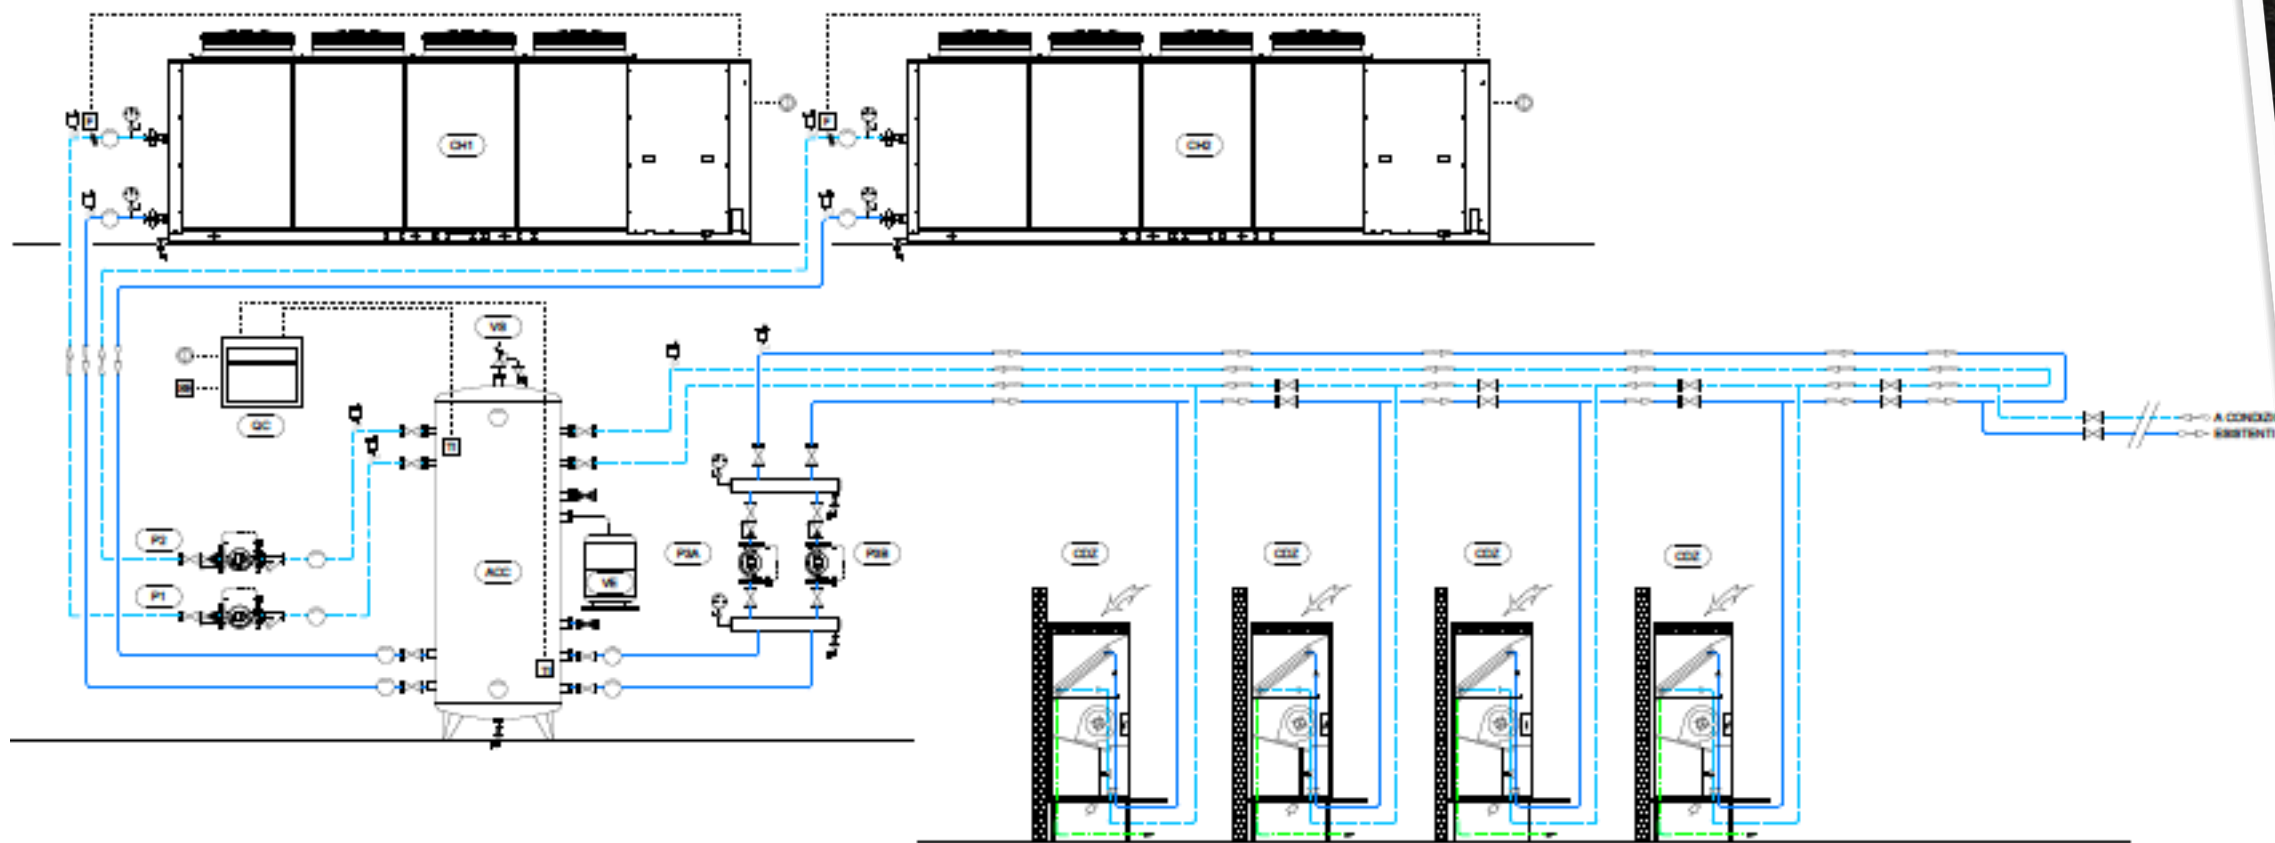

## Cooling System Circuit

**Chiller -> Primary Circuit**  
**Inertial water reservoir**  
**Double Ring Secondary Circuit**  
**4 “under” Unit (20kW) + APC InRow**