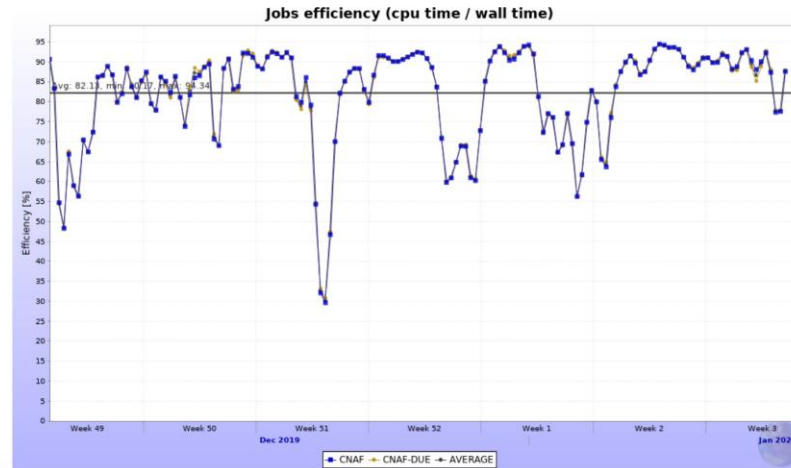

Attività sulla farm

ALICE HS06 mon-tier1:

Share Avg: 55.5 K   pledge Avg: 60.7 K