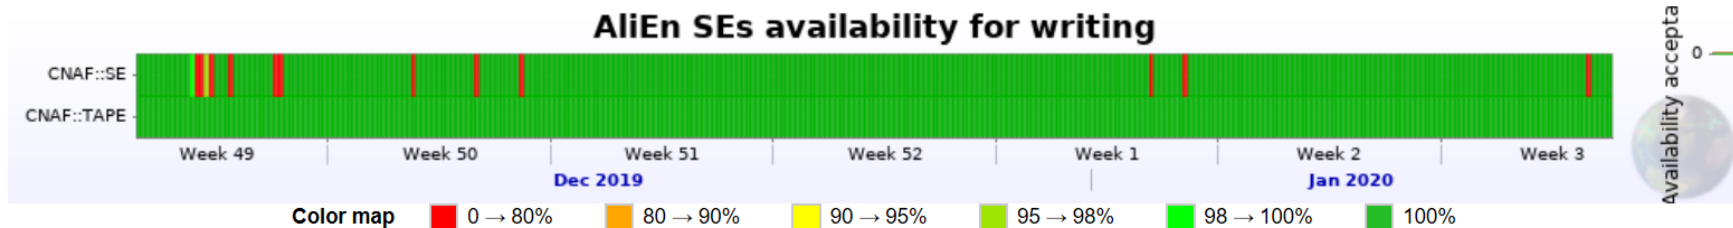

## ALICE @ CNAF

Francesco Noferini – INFN sez. Bologna

Domenico Elia – INFN sez. Bari

Statistics

Statistics						
Link name	Data		Individual results of writing tests			Overall
	Starts	Ends	Successful	Failed	Success ratio	Availability
CNAF::SE	01 Dec 2019 22:40	17 Jan 2020 09:03	1103	12	98.92%	98.93%
CNAF::TAPE	01 Dec 2019 22:23	17 Jan 2020 08:46	1116	0	100%	100%

DISCO (SE): 5.66 P used at 90%  
 BUFFER (TAPE): 960 T