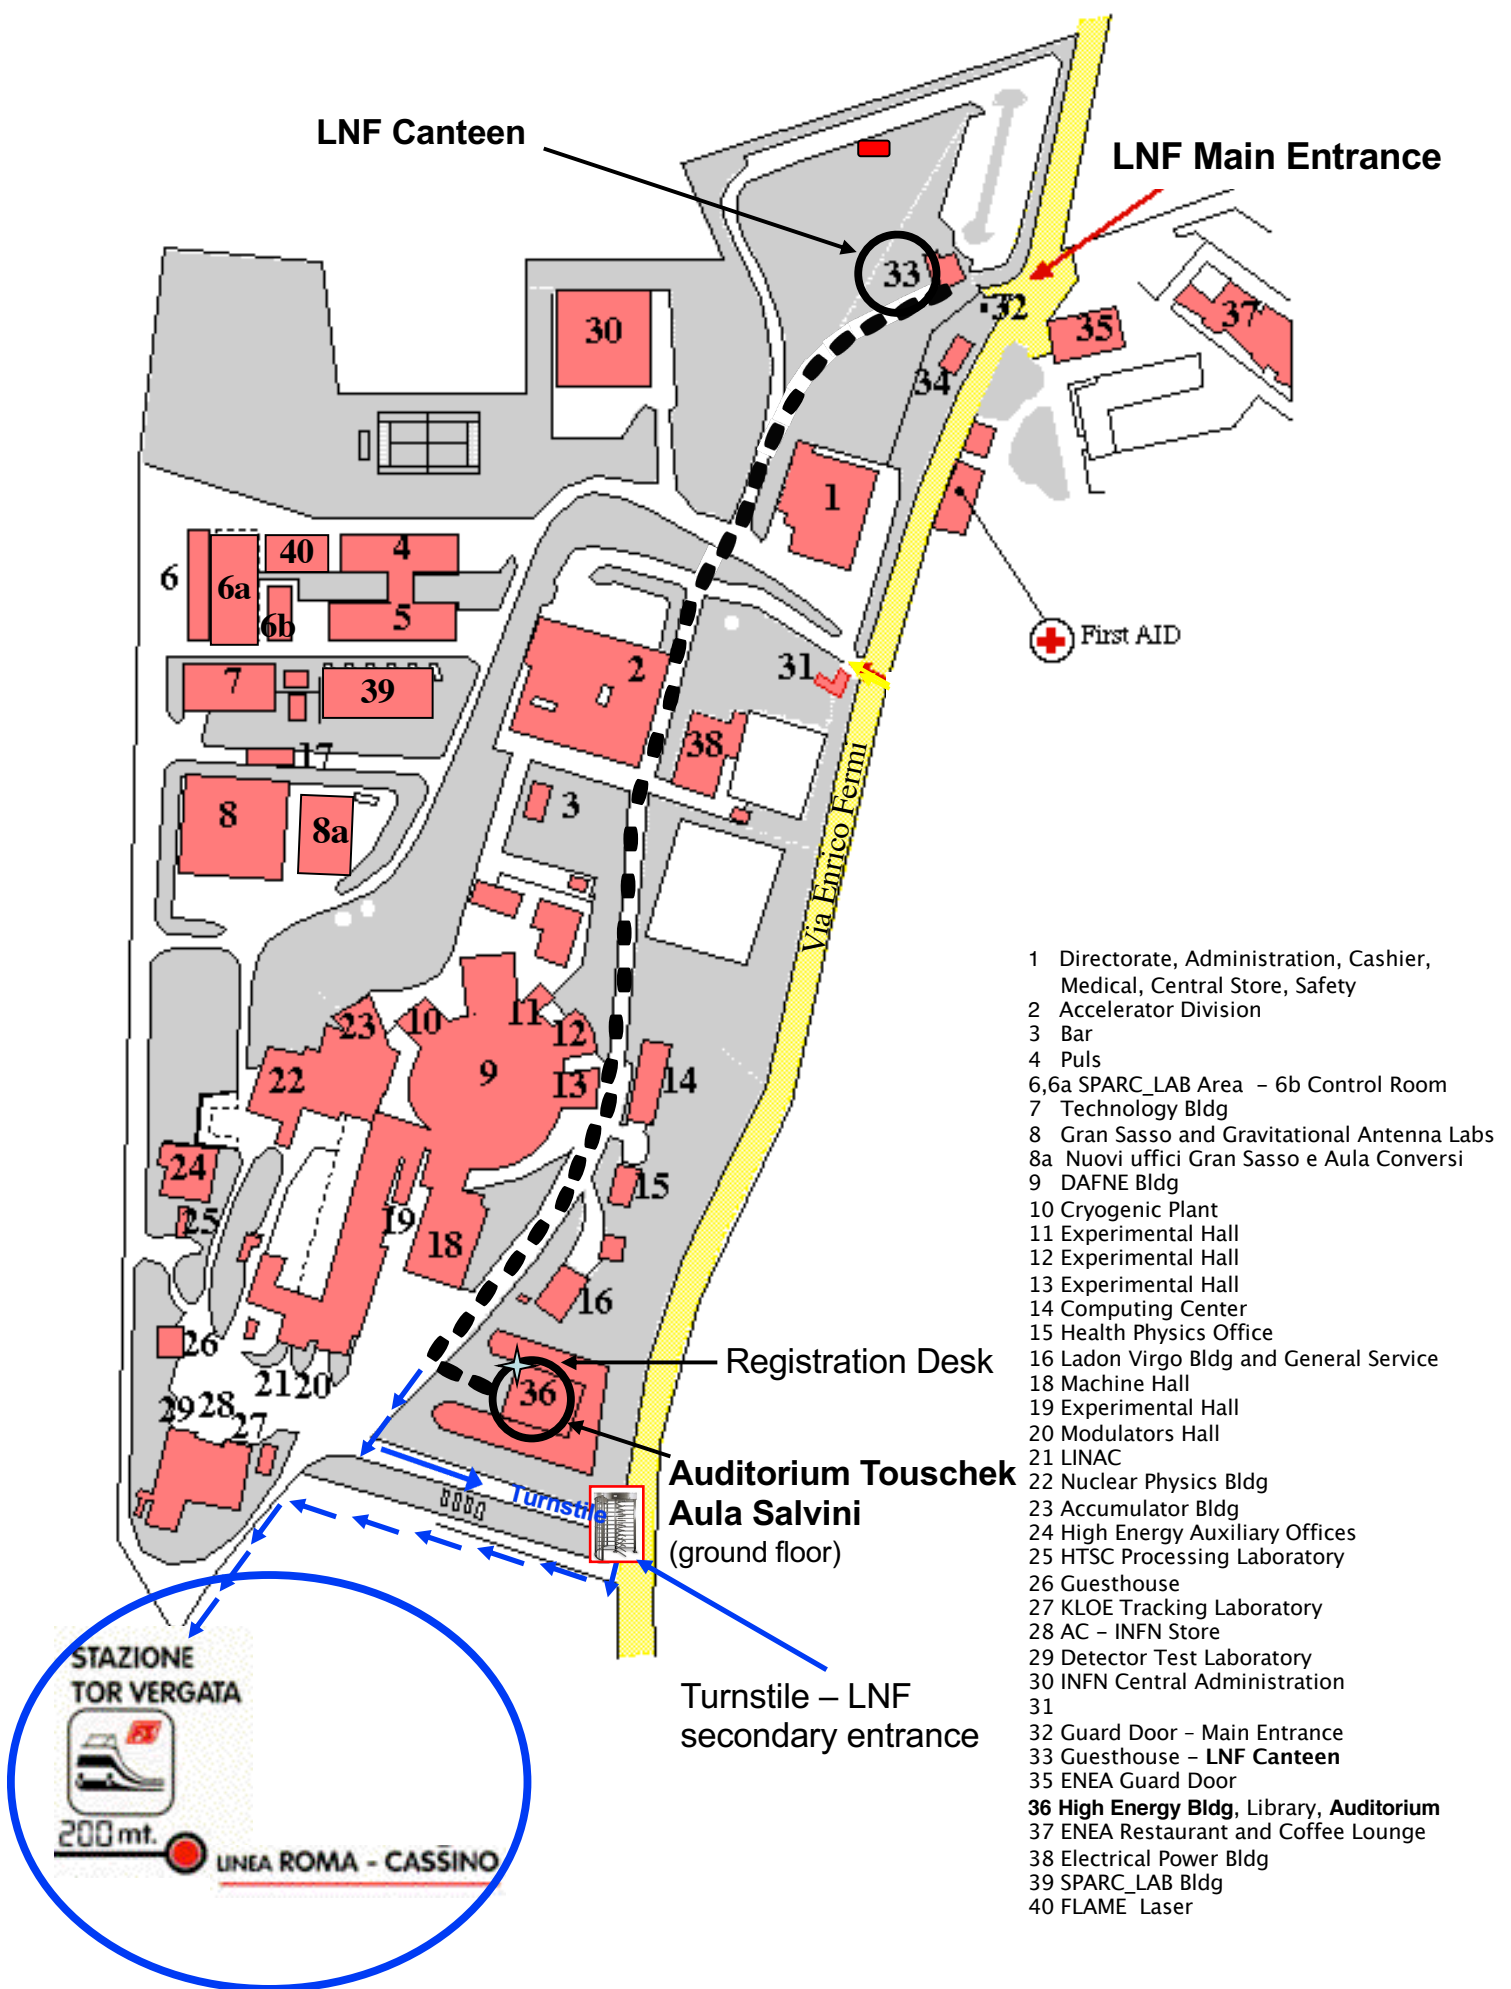

# LNf AREA MAP

- 1 Directorate, Administration, Cashier, Medical, Central Store, Safety
- 2 Accelerator Division
- 3 Bar
- 4 Puls
- 6,6a SPARC\_LAB Area - 6b Control Room
- 7 Technology Bldg
- 8 Gran Sasso and Gravitational Antenna Labs
- 8a Nuovi uffici Gran Sasso e Aula Conversi
- 9 DAFNE Bldg
- 10 Cryogenic Plant
- 11 Experimental Hall
- 12 Experimental Hall
- 13 Experimental Hall
- 14 Computing Center
- 15 Health Physics Office
- 16 Ladon Virgo Bldg and General Service
- 18 Machine Hall
- 19 Experimental Hall
- 20 Modulators Hall
- 21 LINAC
- 22 Nuclear Physics Bldg
- 23 Accumulator Bldg
- 24 High Energy Auxiliary Offices
- 25 HTSC Processing Laboratory
- 26 Guesthouse
- 27 KLOE Tracking Laboratory
- 28 AC - INFN Store
- 29 Detector Test Laboratory
- 30 INFN Central Administration
- 31
- 32 Guard Door - Main Entrance
- 33 Guesthouse - LNF Canteen
- 35 ENEA Guard Door
- 36 High Energy Bldg, Library, Auditorium**
- 37 ENEA Restaurant and Coffee Lounge
- 38 Electrical Power Bldg
- 39 SPARC\_LAB Bldg
- 40 FLAME Laser