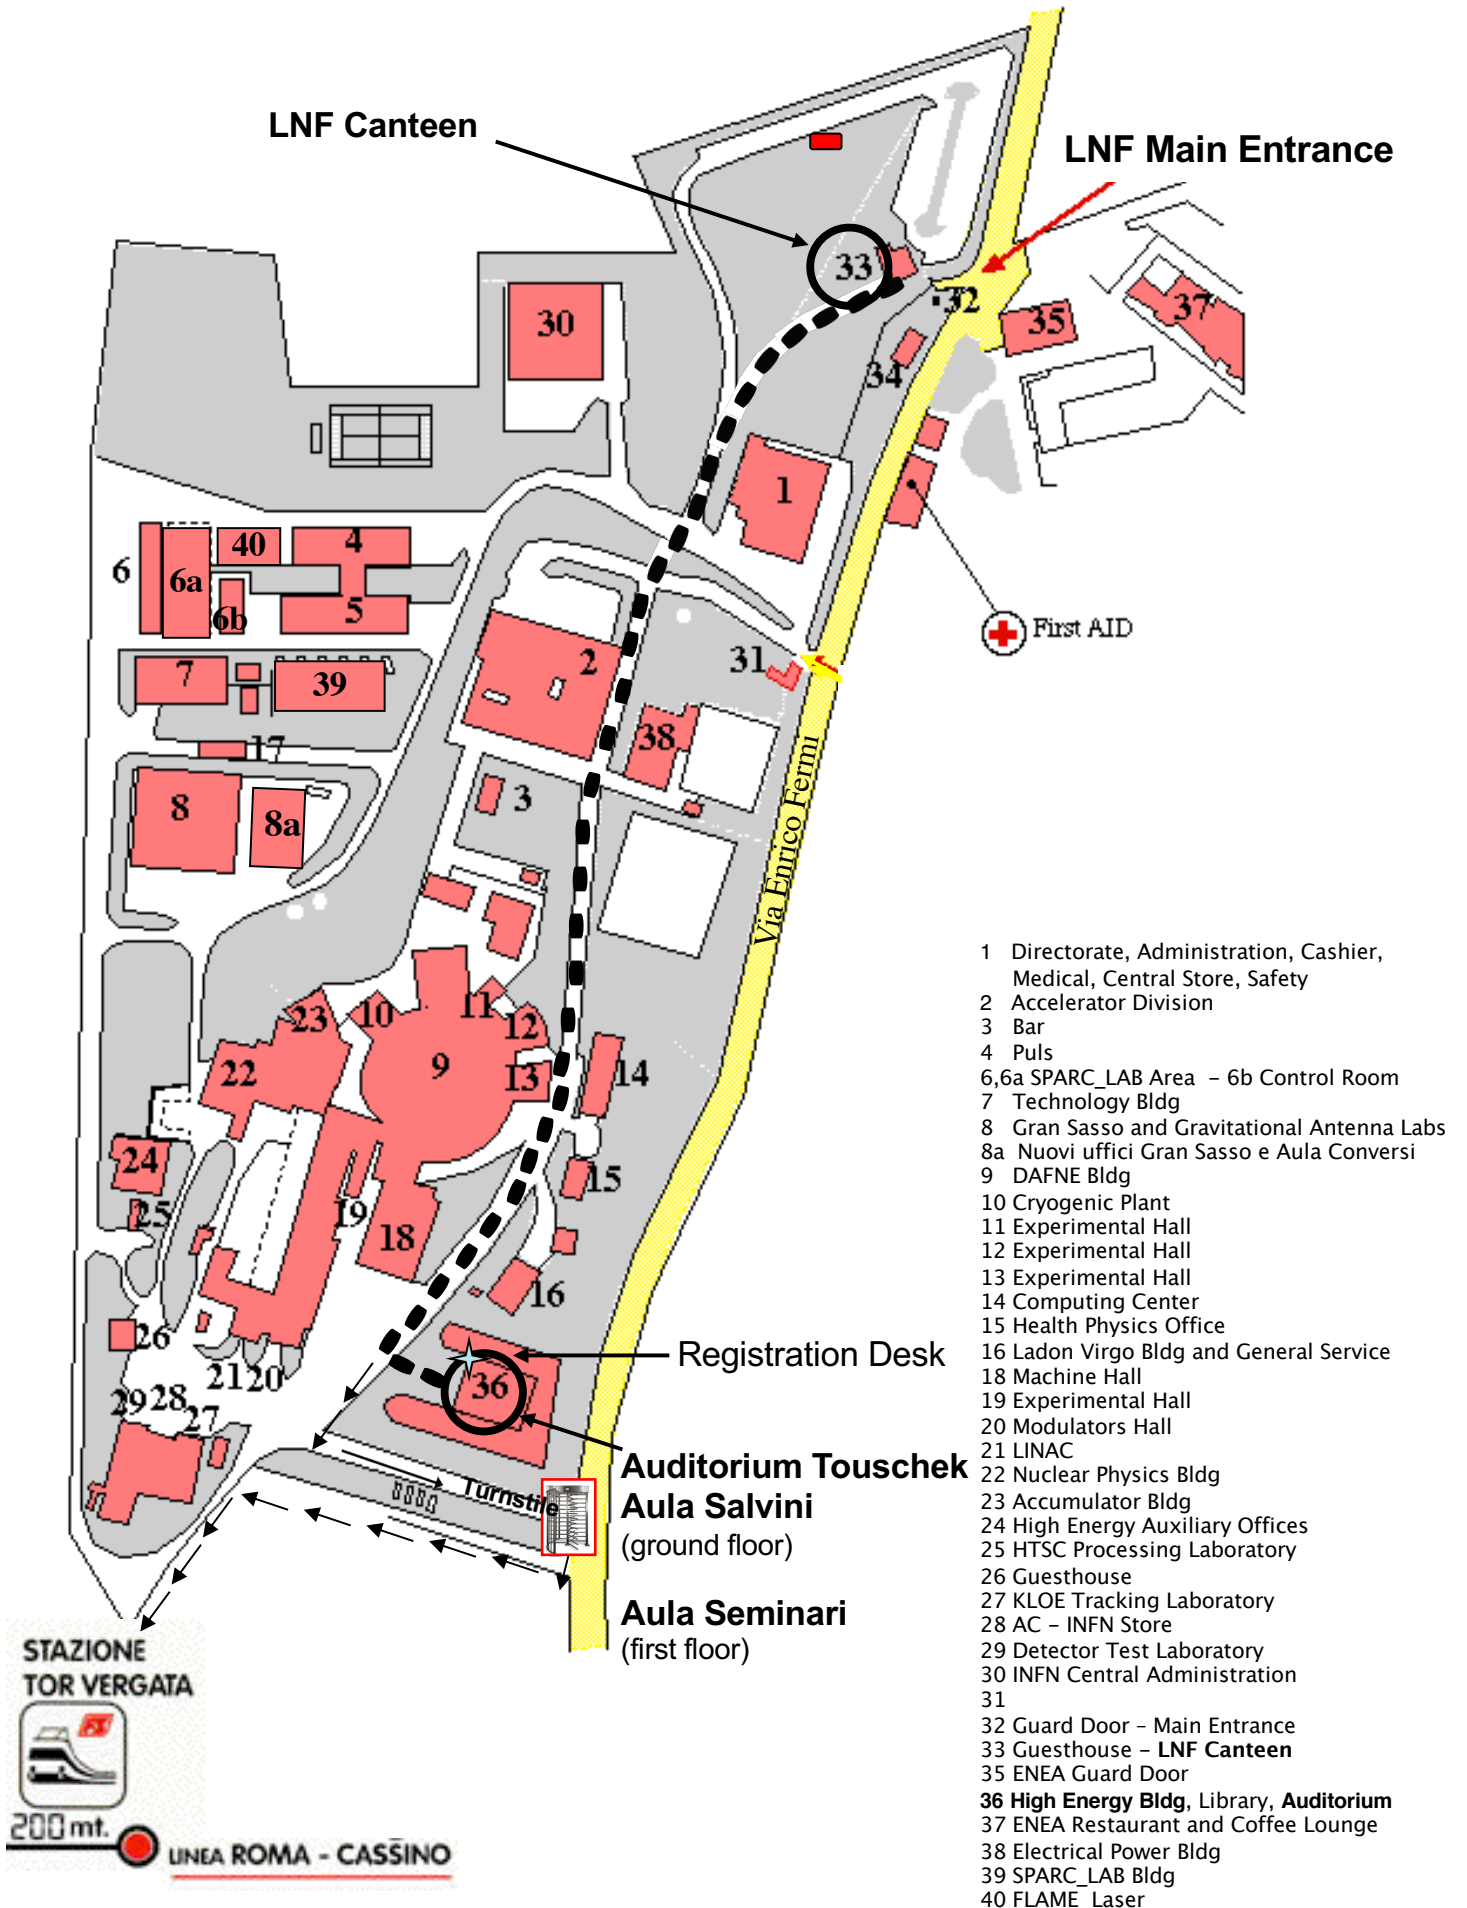

# LNf AREA MAP

- 1 Directorate, Administration, Cashier, Medical, Central Store, Safety
- 2 Accelerator Division
- 3 Bar
- 4 Puls
- 6,6a SPARC\_LAB Area - 6b Control Room
- 7 Technology Bldg
- 8 Gran Sasso and Gravitational Antenna Labs
- 8a Nuovi uffici Gran Sasso e Aula Conversi
- 9 DAFNE Bldg
- 10 Cryogenic Plant
- 11 Experimental Hall
- 12 Experimental Hall
- 13 Experimental Hall
- 14 Computing Center
- 15 Health Physics Office
- 16 Ladon Virgo Bldg and General Service
- 18 Machine Hall
- 19 Experimental Hall
- 20 Modulators Hall
- 21 LINAC
- 22 Nuclear Physics Bldg
- 23 Accumulator Bldg
- 24 High Energy Auxiliary Offices
- 25 HTSC Processing Laboratory
- 26 Guesthouse
- 27 KLOE Tracking Laboratory
- 28 AC - INFN Store
- 29 Detector Test Laboratory
- 30 INFN Central Administration
- 31
- 32 Guard Door - Main Entrance
- 33 Guesthouse - LNf Canteen
- 35 ENEA Guard Door
- 36 High Energy Bldg, Library, Auditorium**
- 37 ENEA Restaurant and Coffee Lounge
- 38 Electrical Power Bldg
- 39 SPARC\_LAB Bldg
- 40 FLAME Laser