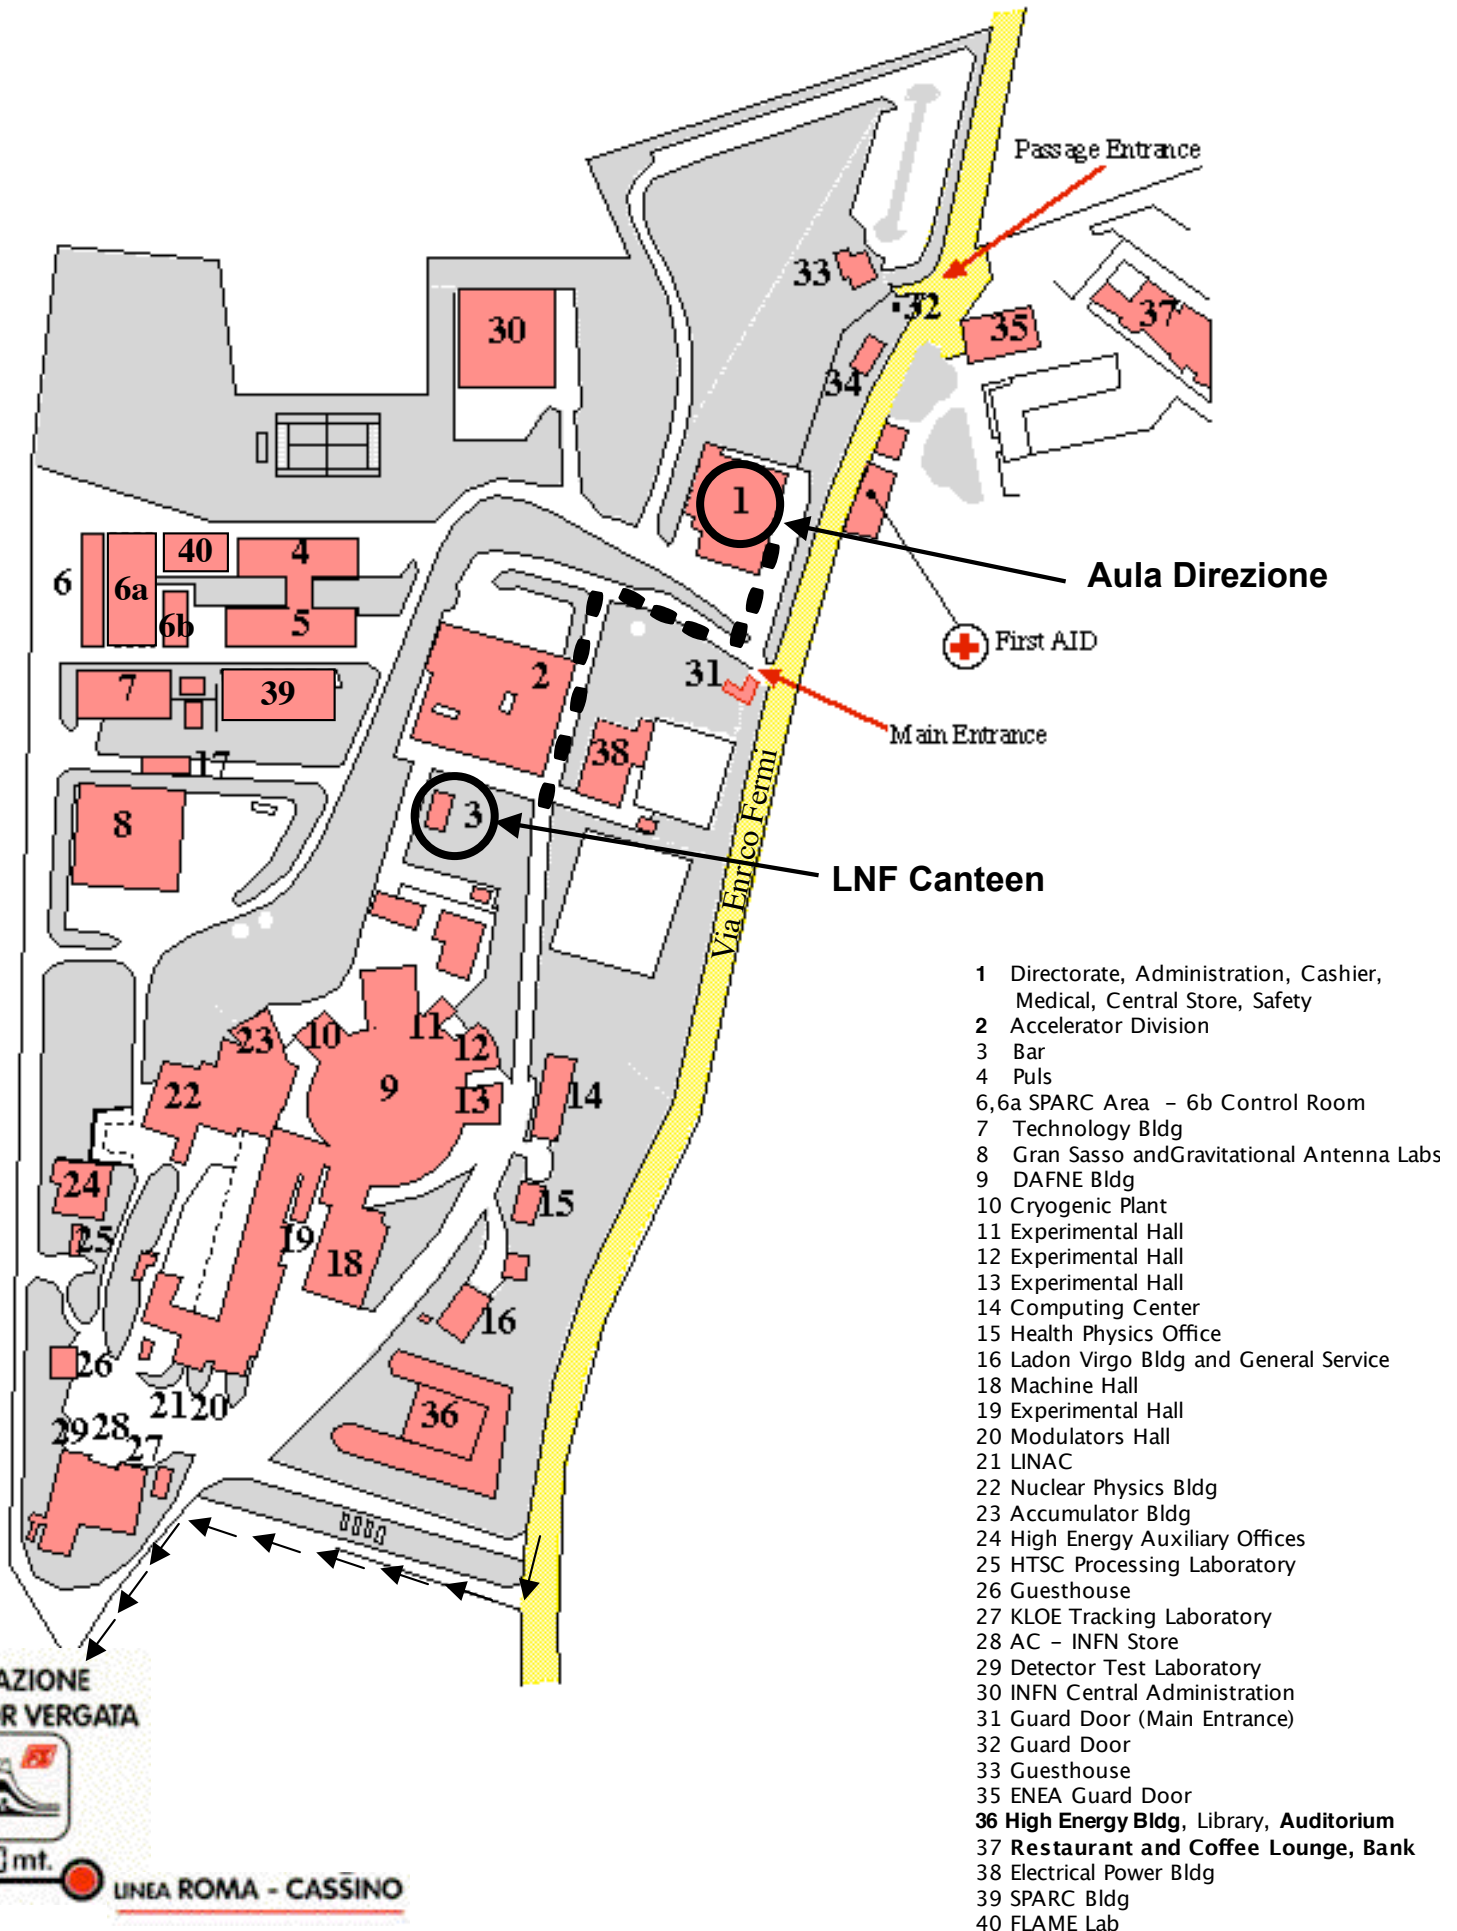

LNf AREA MAP

- 1 Directorate, Administration, Cashier, Medical, Central Store, Safety
- 2 Accelerator Division
- 3 Bar
- 4 Puls
- 6,6a SPARC Area - 6b Control Room
- 7 Technology Bldg
- 8 Gran Sasso and Gravitational Antenna Labs
- 9 DAFNE Bldg
- 10 Cryogenic Plant
- 11 Experimental Hall
- 12 Experimental Hall
- 13 Experimental Hall
- 14 Computing Center
- 15 Health Physics Office
- 16 Ladon Virgo Bldg and General Service
- 18 Machine Hall
- 19 Experimental Hall
- 20 Modulators Hall
- 21 LINAC
- 22 Nuclear Physics Bldg
- 23 Accumulator Bldg
- 24 High Energy Auxiliary Offices
- 25 HTSC Processing Laboratory
- 26 Guesthouse
- 27 KLOE Tracking Laboratory
- 28 AC - INFN Store
- 29 Detector Test Laboratory
- 30 INFN Central Administration
- 31 Guard Door (Main Entrance)
- 32 Guard Door
- 33 Guesthouse
- 35 ENEA Guard Door
- 36 High Energy Bldg, Library, Auditorium
- 37 Restaurant and Coffee Lounge, Bank
- 38 Electrical Power Bldg
- 39 SPARC Bldg
- 40 FLAME Lab