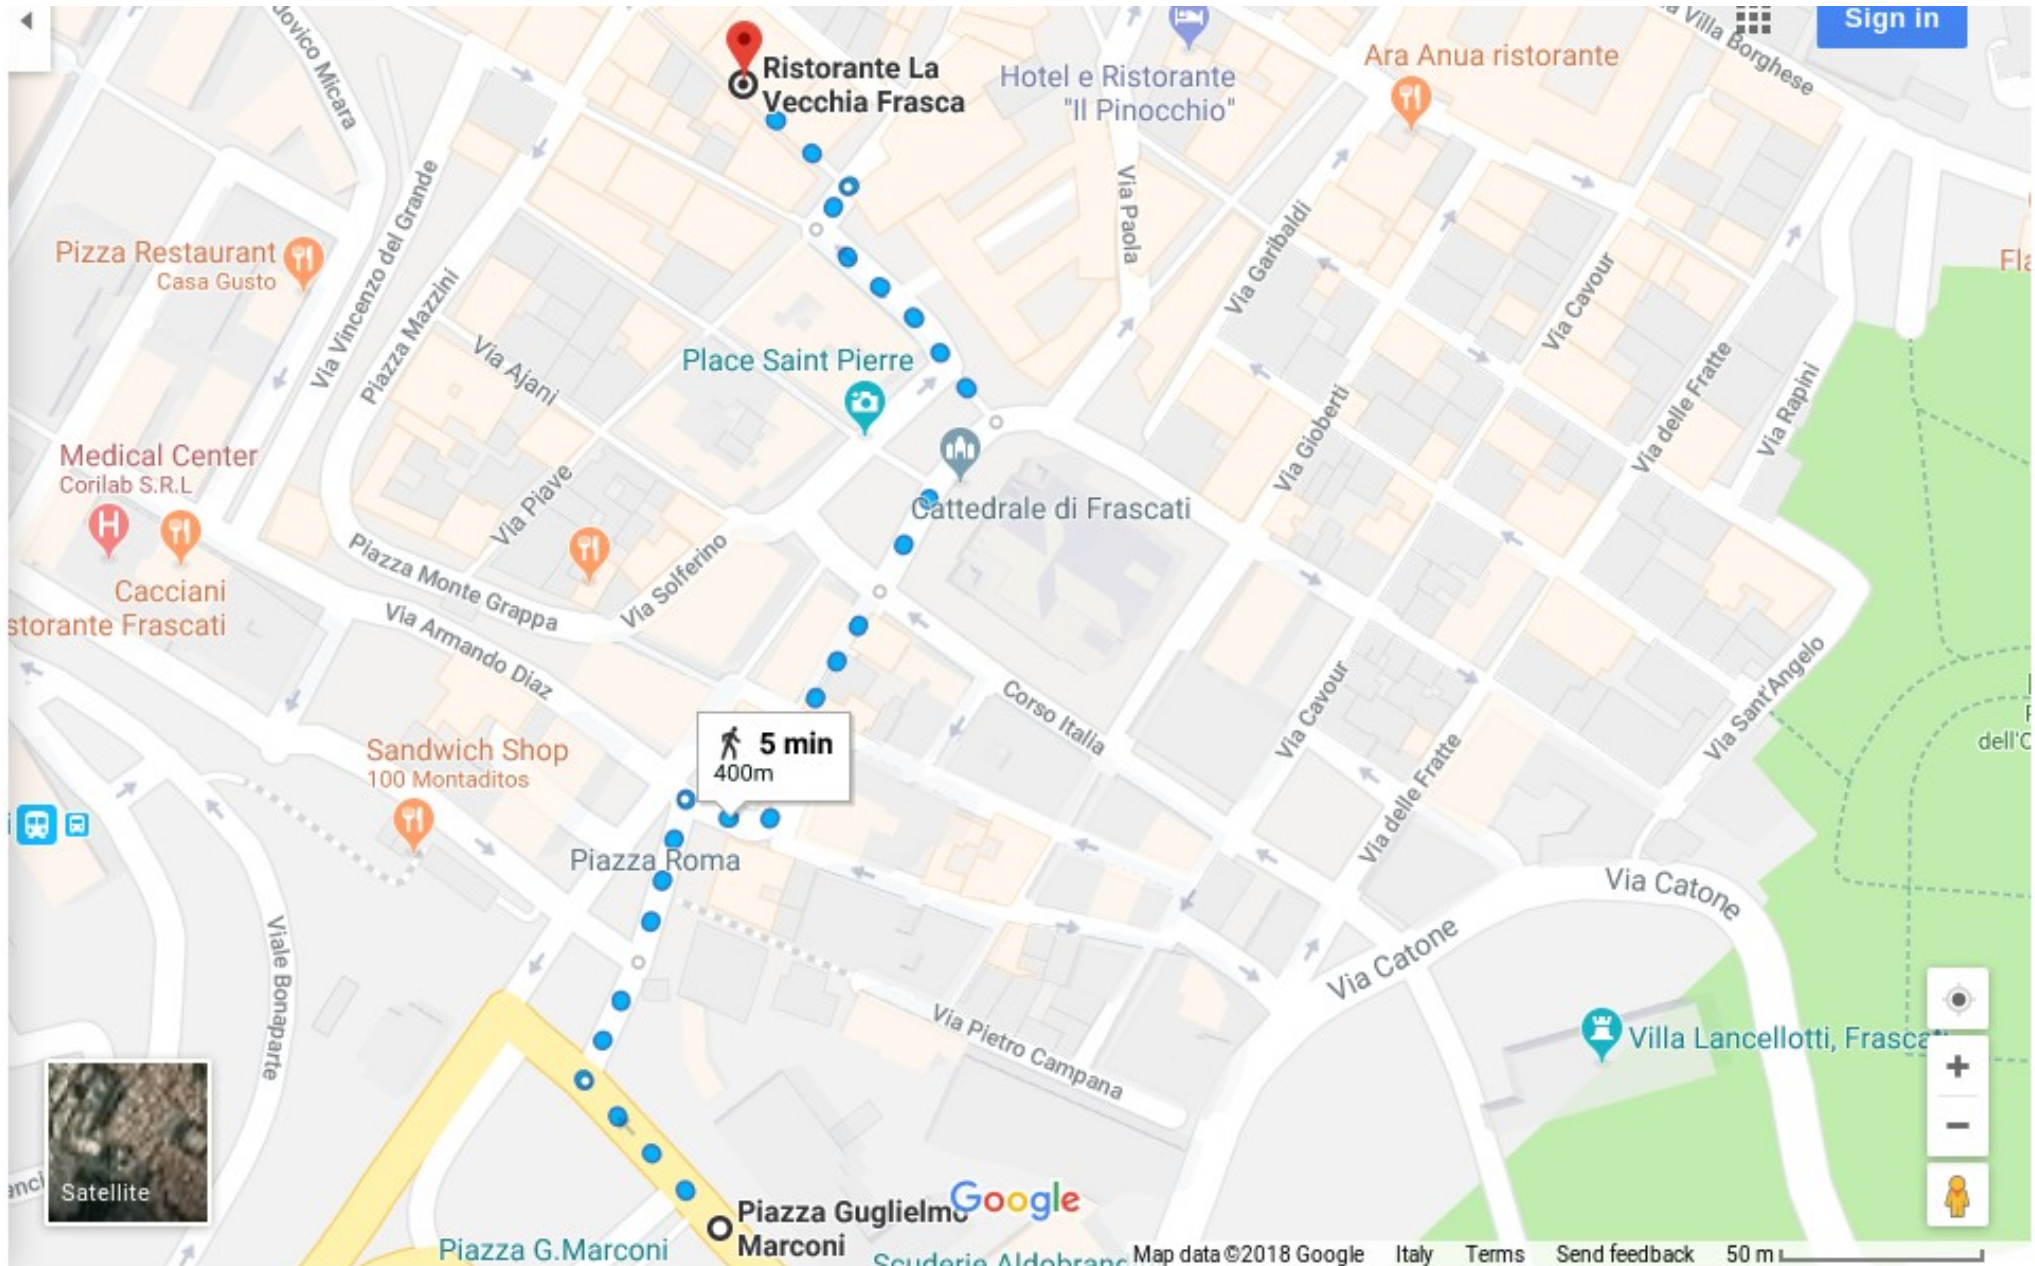

Social dinner