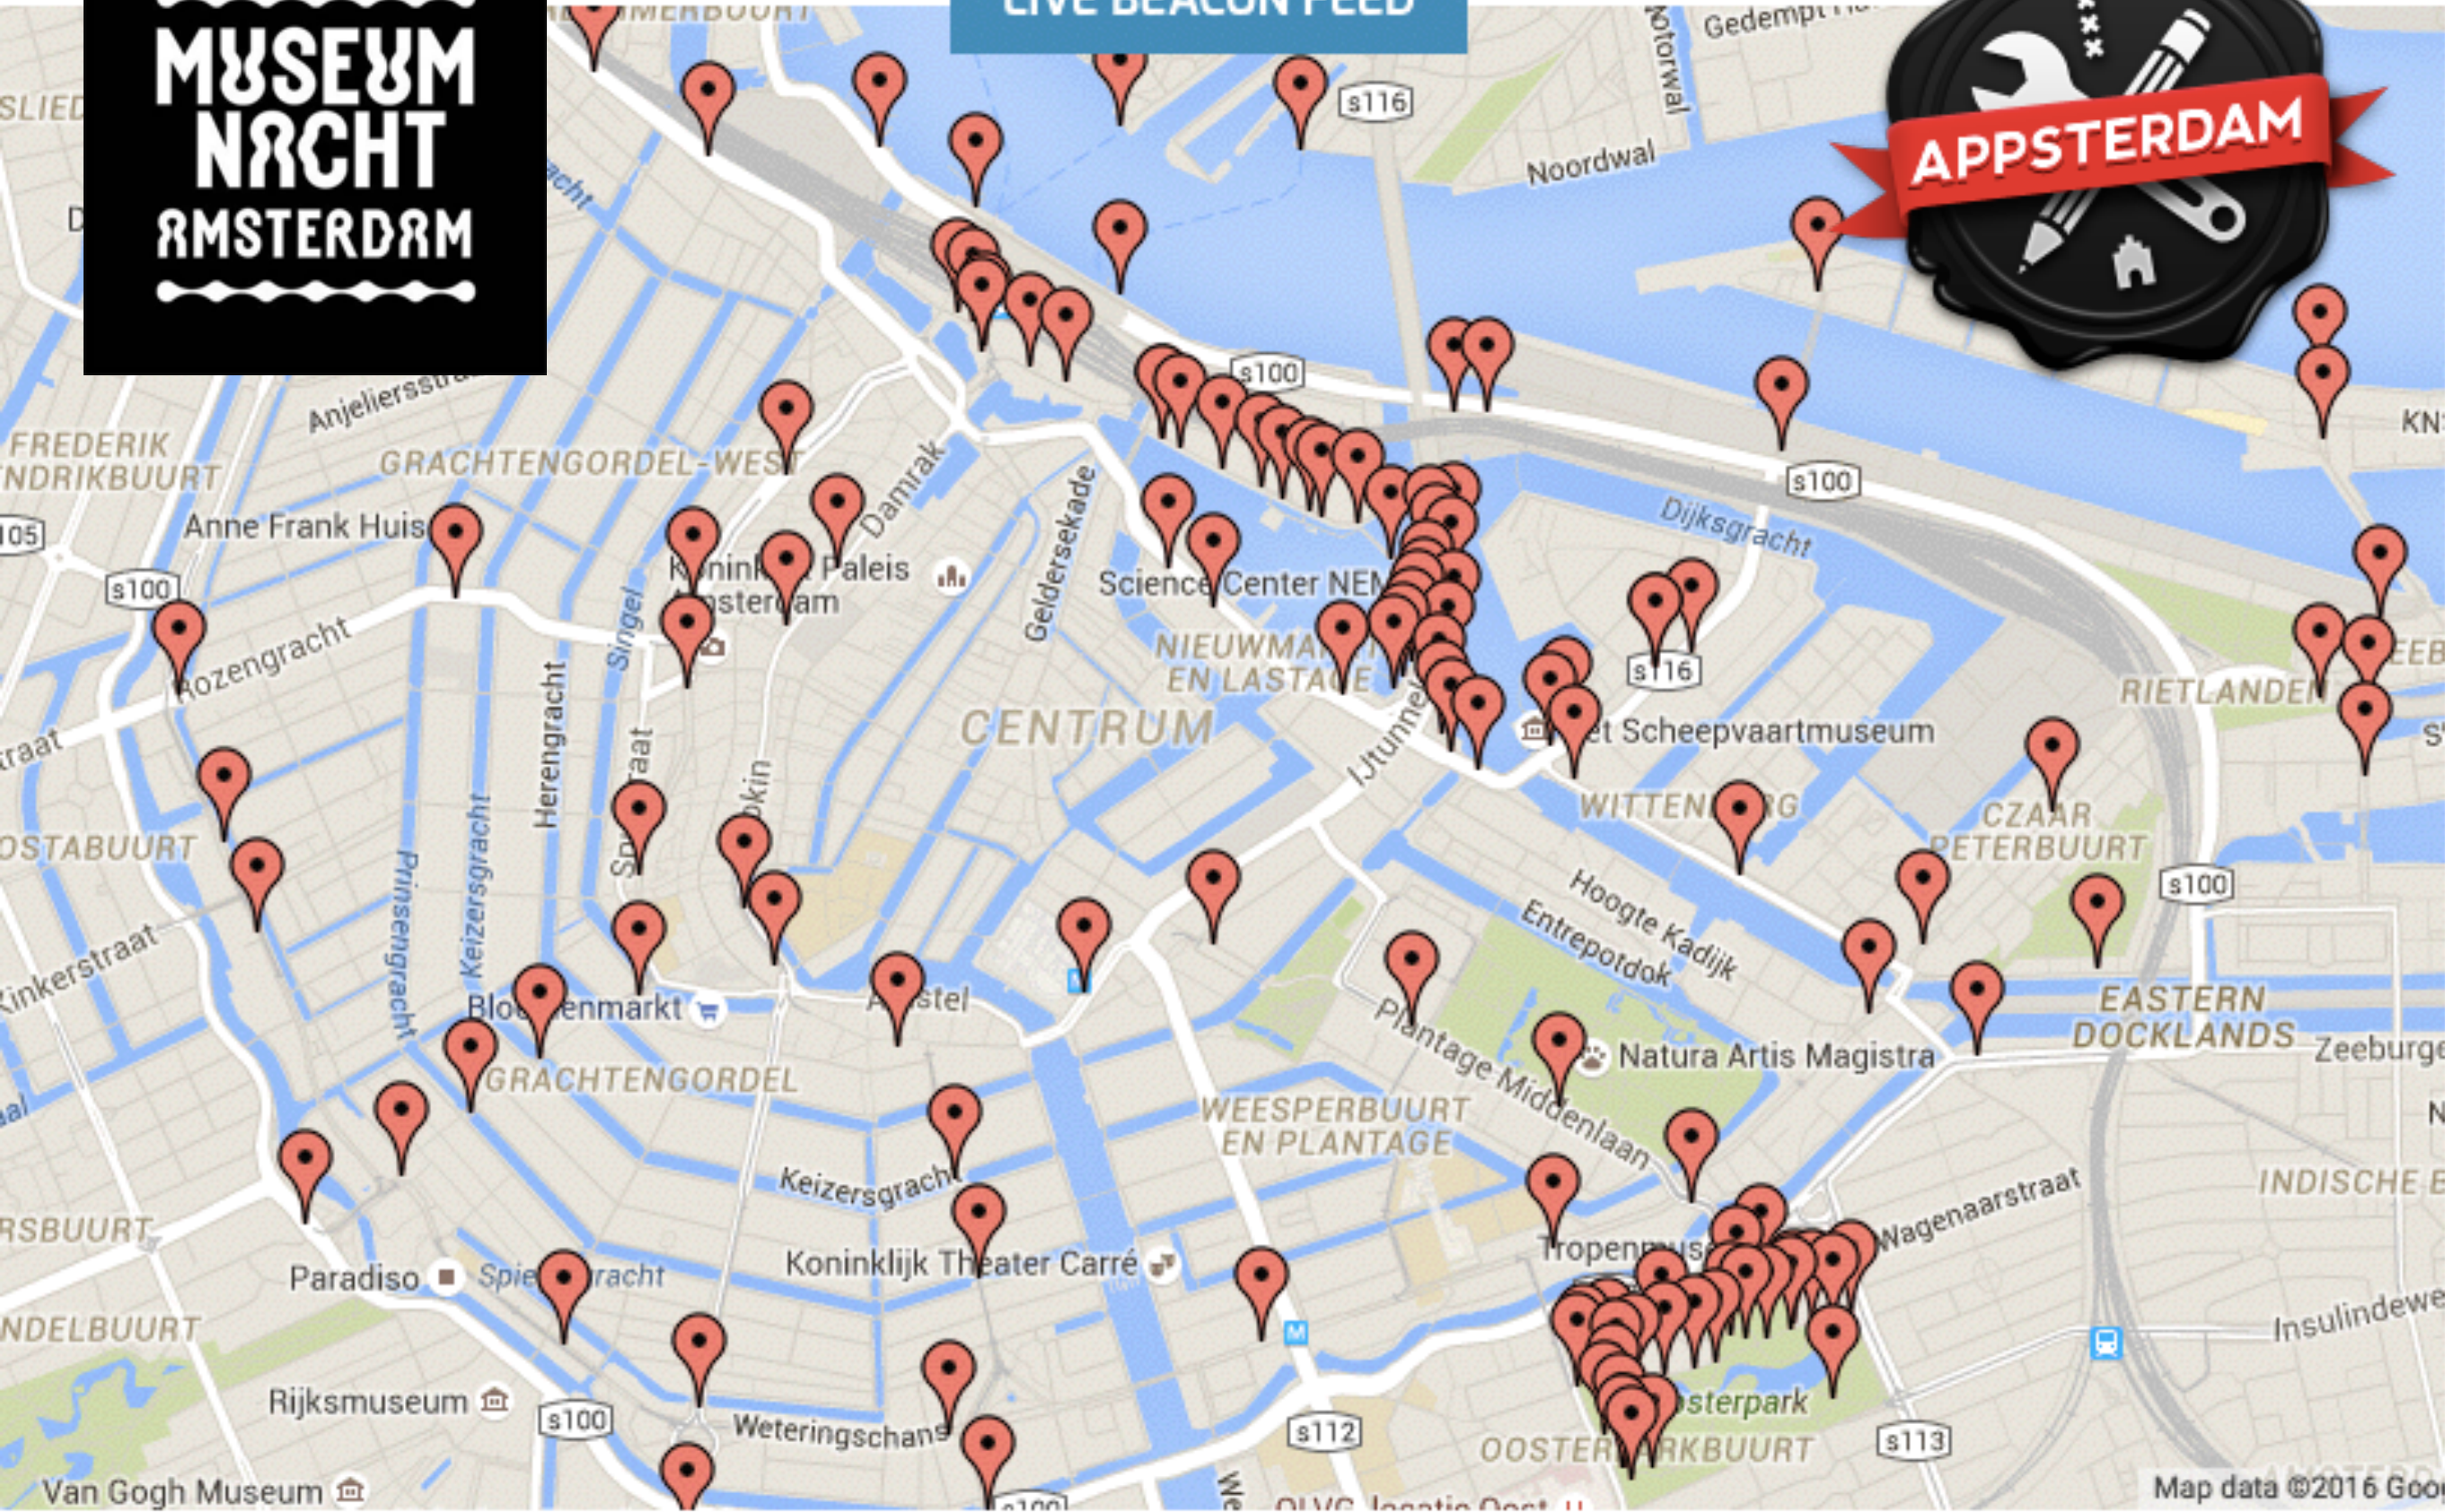

iBeacon showcase

EVENT PROFILE

SAIL Amsterdam is the largest public event in the Netherlands and the largest nautical event in the world.

Every five years, in excess of 600 ships navigate along the North Sea Canal before mooring in Amsterdam.

LIVE BEACON FEED

www.iotlivinglab.com

✘ DataLab
✘ Amsterdam
✘

MAXIMUM
10
MINUTES

OUT OF TIME

up
field

DE MUSEUMNACHT APP

254 evenementen
in je broekzak