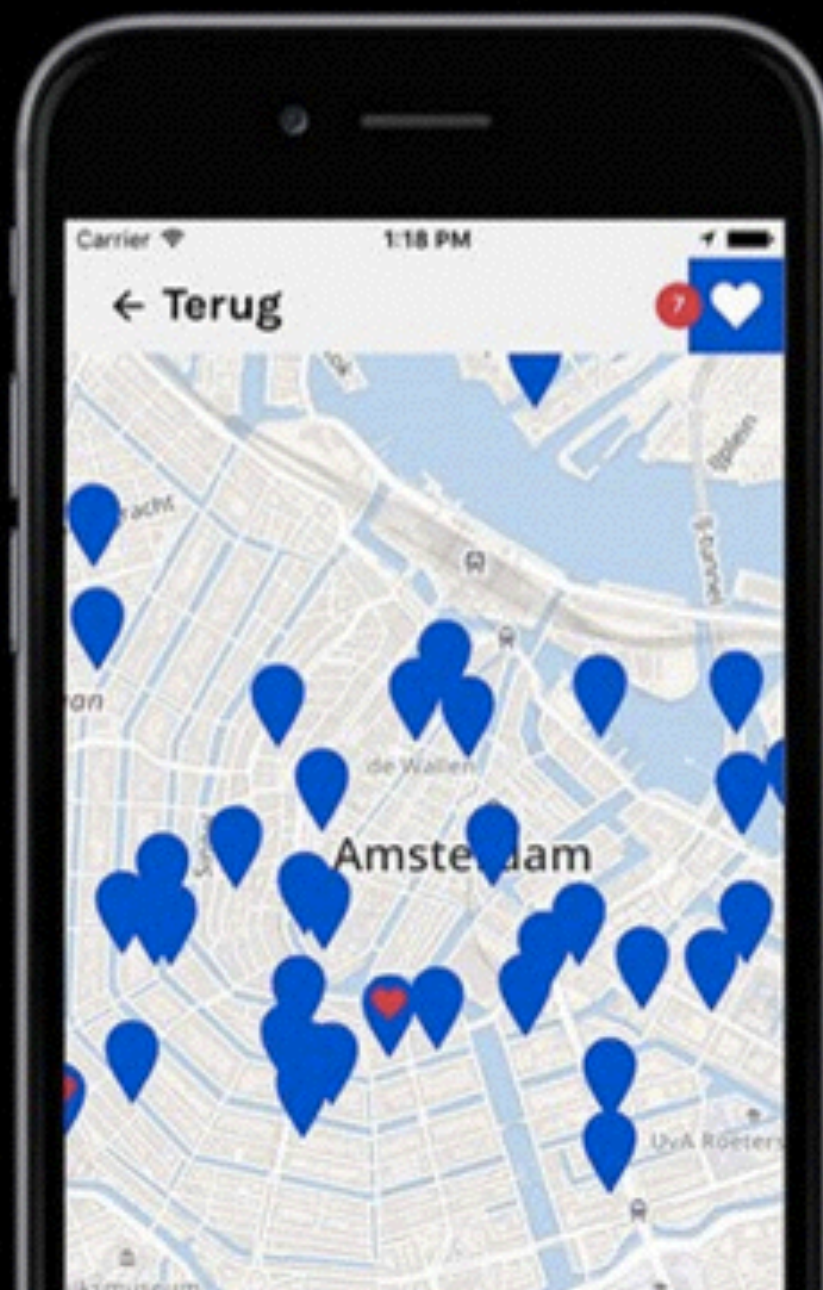

DE MUSEUMNACHT APP

254 evenementen
in je broekzak

Nooit meer verdwalen

Jouw favorieten,
altijd bij de hand