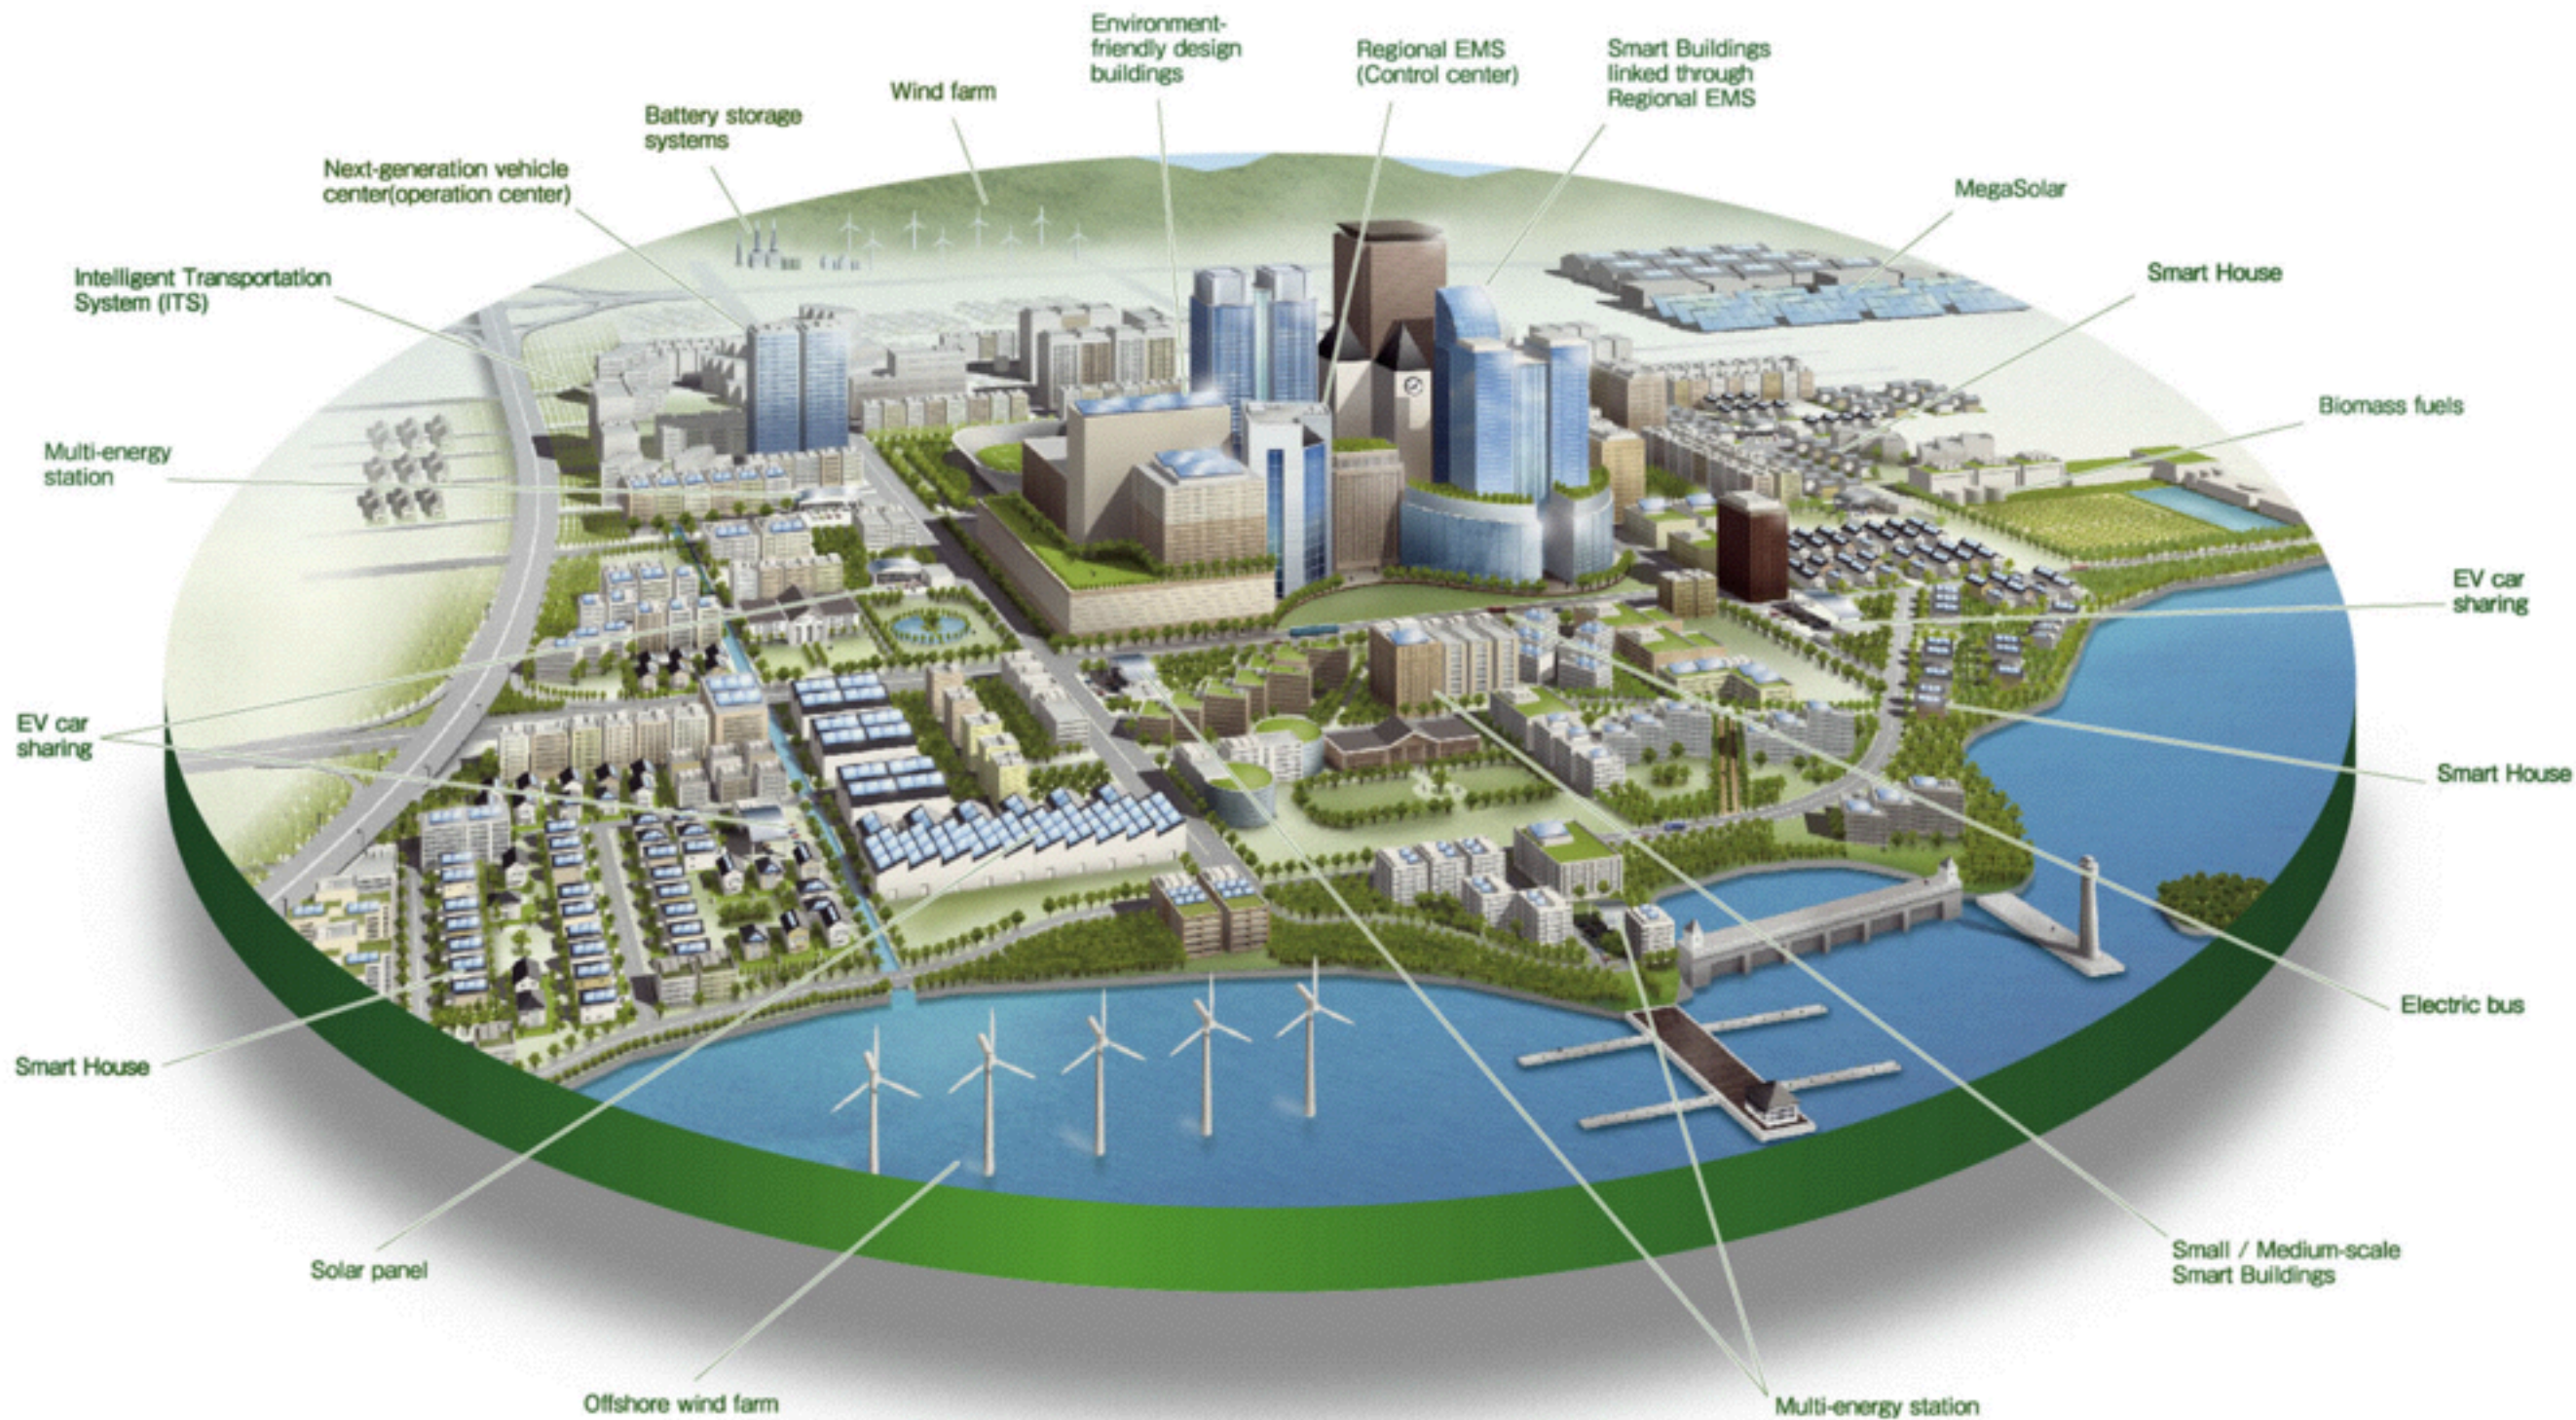

Smart Cities?