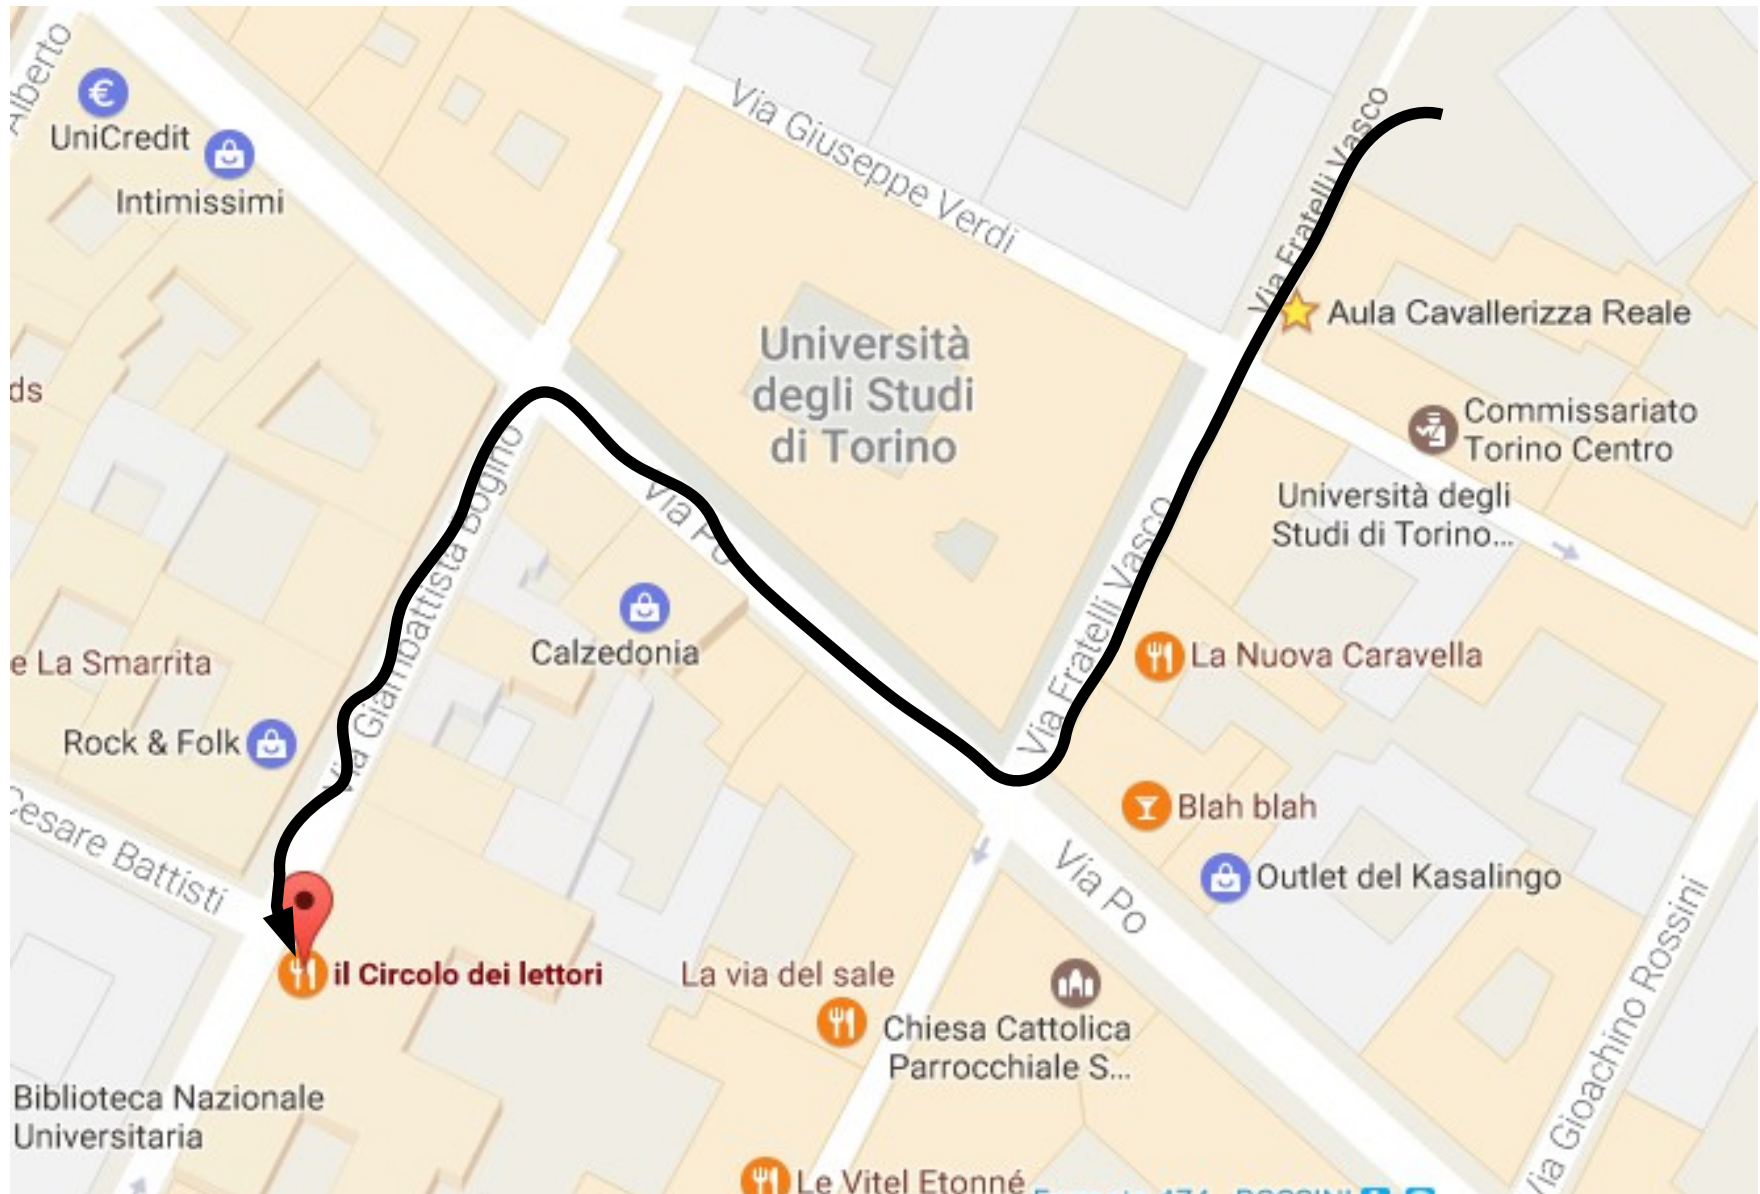

Social Dinner tonight at 20.00

Main external door

Once in, proceed towards the
Readers Club
..... to the left

You will find a glass Door
if it is closed ...

ENTRANCE CODE: 1115doorbell

Go up the stairs one level
and you will reach the Readers Club

entrance to the "Readers Club"

entrance to the "Readers Club"

Proceed in that small corridor

...

Proceed in that small corridor

...

till you reach some stairs to go DOWN

at this point you will find the
RESTAURANT