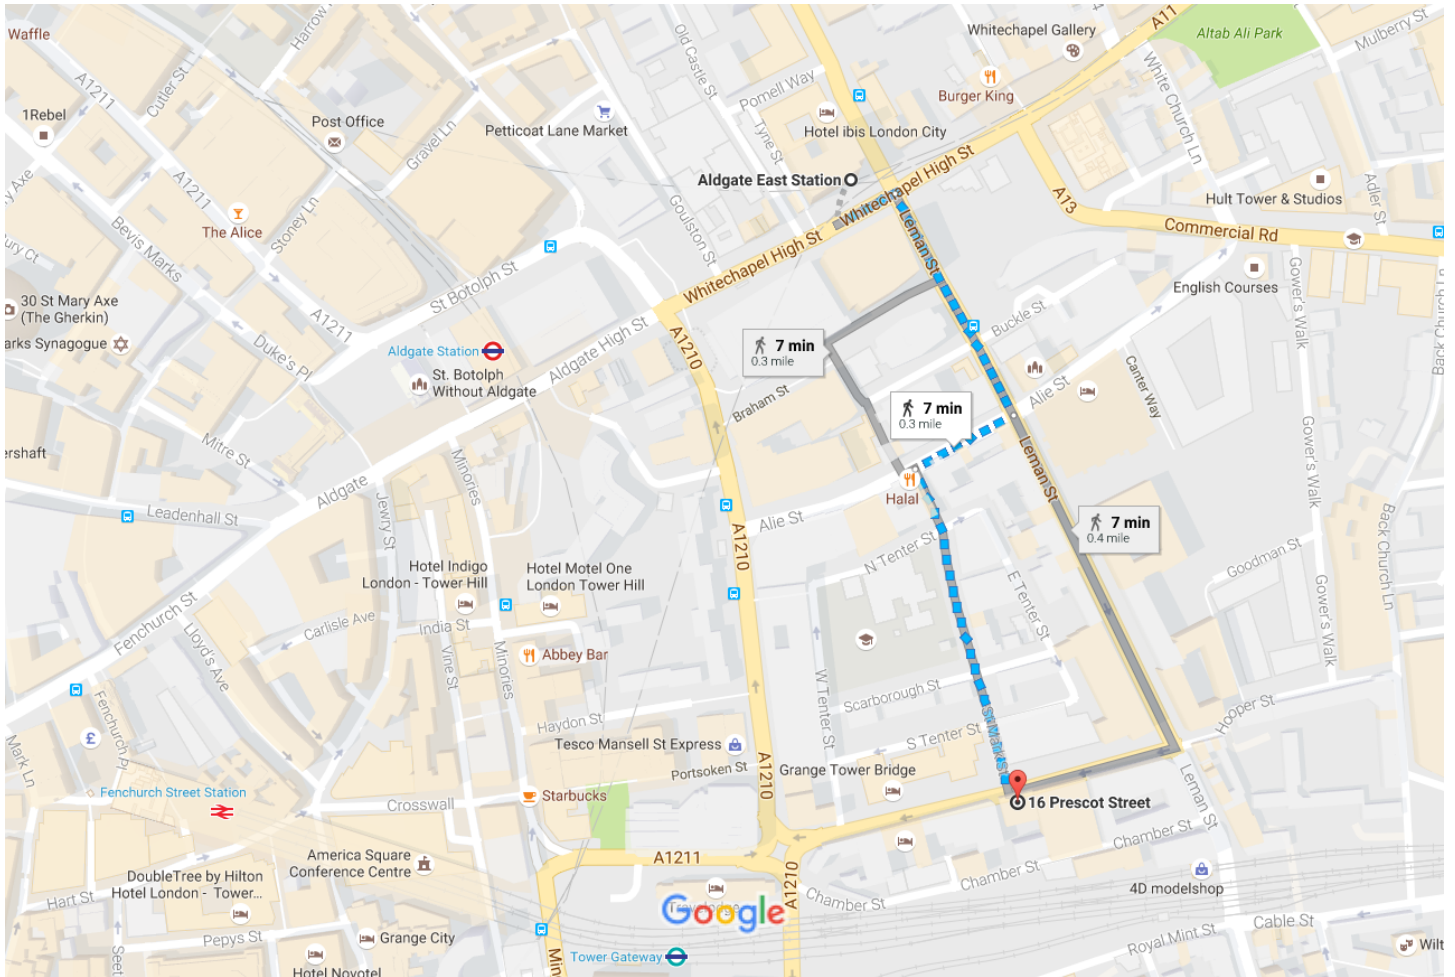

Aldgate East Station to 16 Prescott St, London E1 8BB, UK

Walk 0.3 mile, 7 min

Map data ©2016 Google 200 ft

via Lemman St/A1202 and St Mark St

7 min

0.3 mile

via Lemman St/A1202

7 min

0.4 mile

via St Mark St

7 min

0.3 mile