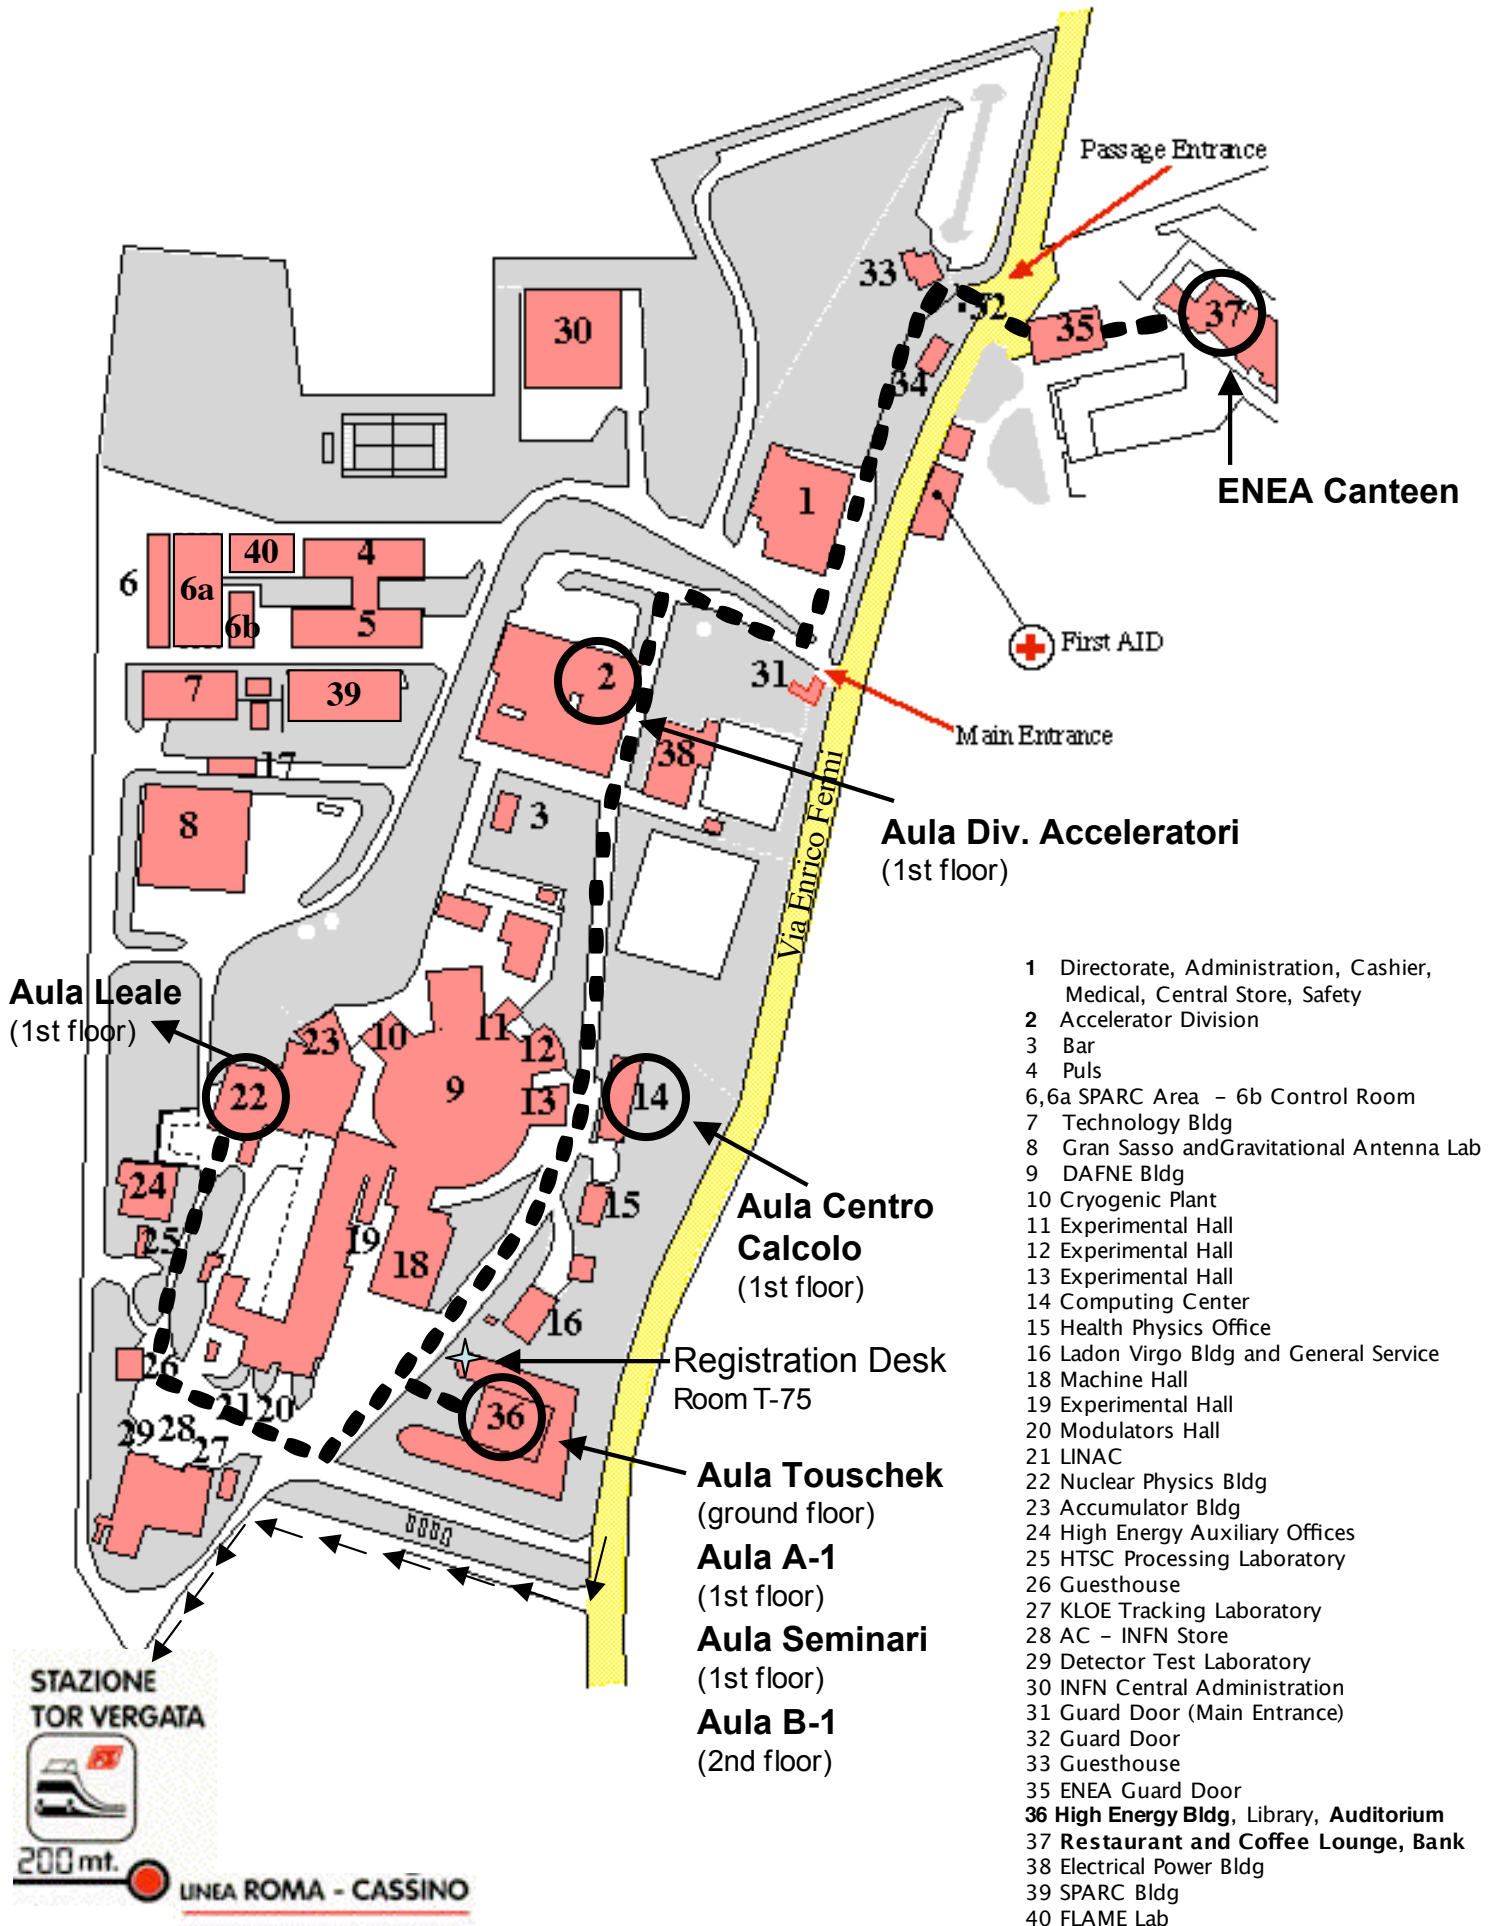

LNf AREA MAP

- 1 Directorate, Administration, Cashier, Medical, Central Store, Safety
- 2 Accelerator Division
- 3 Bar
- 4 Puls
- 6,6a SPARC Area - 6b Control Room
- 7 Technology Bldg
- 8 Gran Sasso and Gravitational Antenna Lab
- 9 DAFNE Bldg
- 10 Cryogenic Plant
- 11 Experimental Hall
- 12 Experimental Hall
- 13 Experimental Hall
- 14 Computing Center
- 15 Health Physics Office
- 16 Ladon Virgo Bldg and General Service
- 18 Machine Hall
- 19 Experimental Hall
- 20 Modulators Hall
- 21 LINAC
- 22 Nuclear Physics Bldg
- 23 Accumulator Bldg
- 24 High Energy Auxiliary Offices
- 25 HTSC Processing Laboratory
- 26 Guesthouse
- 27 KLOE Tracking Laboratory
- 28 AC - INFN Store
- 29 Detector Test Laboratory
- 30 INFN Central Administration
- 31 Guard Door (Main Entrance)
- 32 Guard Door
- 33 Guesthouse
- 35 ENEa Guard Door
- 36 High Energy Bldg, Library, Auditorium
- 37 Restaurant and Coffee Lounge, Bank
- 38 Electrical Power Bldg
- 39 SPARC Bldg
- 40 FLAME Lab