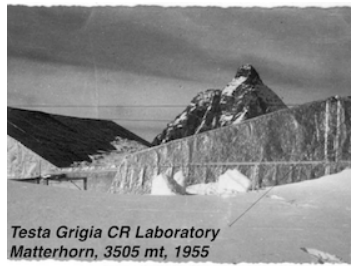

## XXV European Cosmic Ray Symposium

Contribution ID: 175

Type: **not specified**

# Cosmic ray PAMELA measurements deep inside the heliosphere

*Wednesday, 7 September 2016 15:15 (30 minutes)*

**Presenter:** DI FELICE, Valeria

**Session Classification:** Plenary