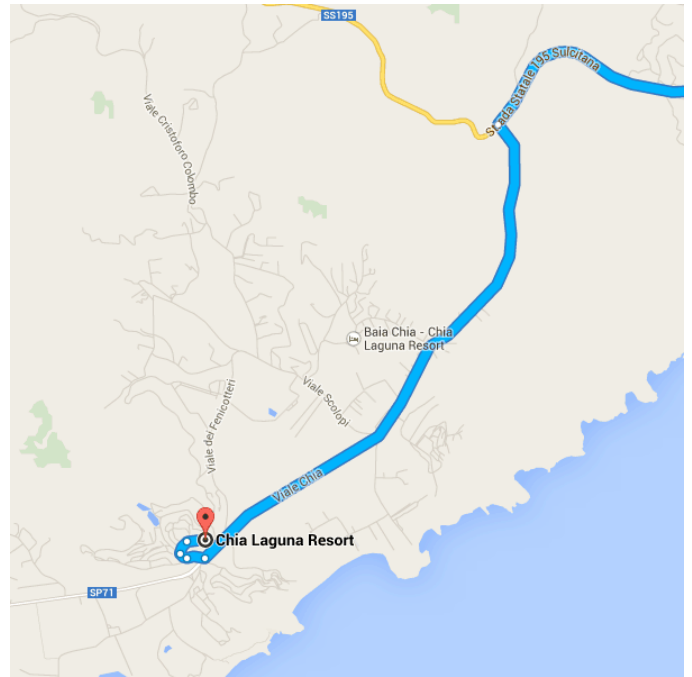

Follow SS195 Racc and Strada Statale 195 Sulcitana/SS195 to Capoterra

22.7 km / 20 min

- 4. Merge onto SS130
450 m

- ↑ 5. Continue straight onto **SS195 Racc**

 4.6 km
- ↙ 6. Exit on the **left** onto **Strada Statale 195 Sulcitana/SS195** toward Pula

 1.2 km
- 📍 11. At the roundabout, take the **2nd** exit and stay on **Strada Statale 195 Sulcitana/SS195**

 1.2 km
- 📍 At the roundabout, take the **2nd** exit

 8.2 km / 8 min
- ↑ Continue onto **Strada Statale 195 Sulcitana/SS195** (signs for Teulada/Pula/Villa S.Pietro)

 19.7 km / 19 min

Follow **Viale Chia/SP71** to your destination in Setti Ballas

 4.2 km / 6 min

- ↙ 14. Turn **left** onto **Viale Chia/SP71**

 3.8 km
- ↘ 15. Turn **right**

 120 m
- ↘ 16. Slight **right** at **Viale Belvedere**

 59 m

- 17. Turn right
_____ 95 m
- 18. Slight right
_____ 120 m

📍 Chia Laguna Resort

Località Chia, 09010 Domus De Maria CA

These directions are for planning purposes only. You may find that construction projects, traffic, weather, or other events may cause conditions to differ from the map results, and you should plan your route accordingly. You must obey all signs or notices regarding your route.