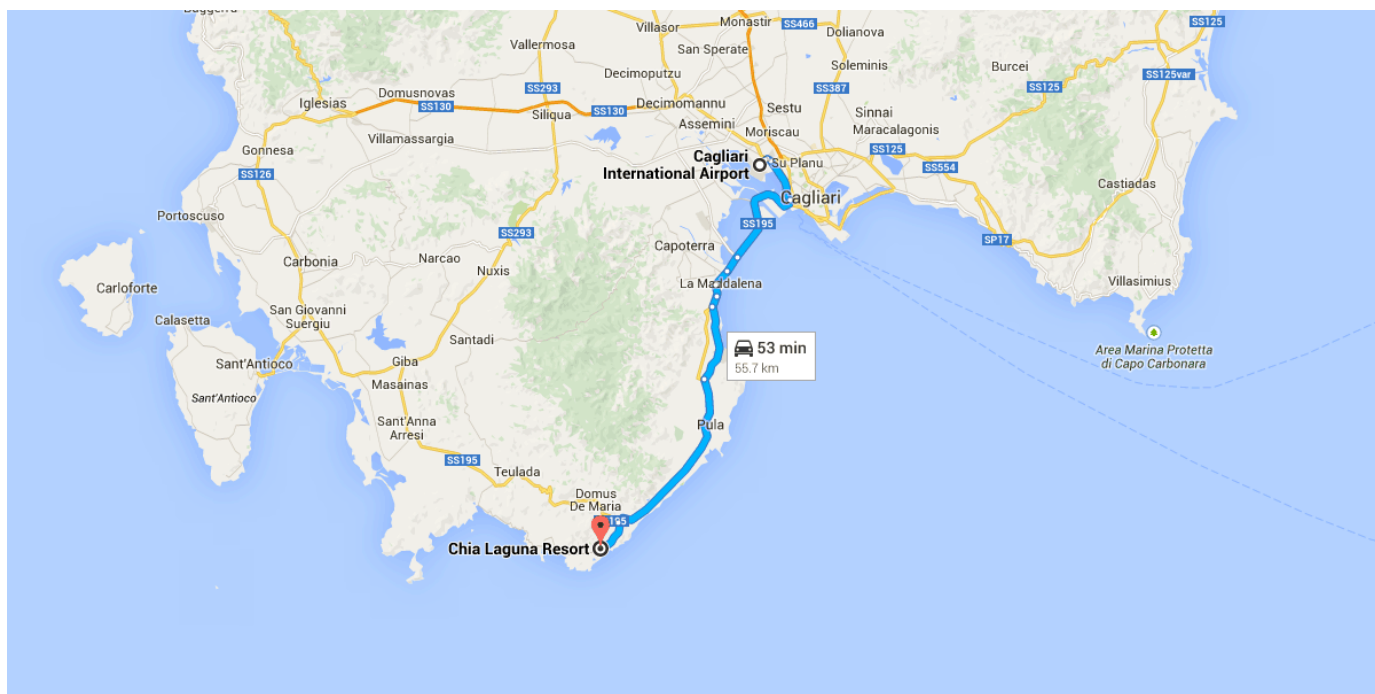

Directions from Cagliari International Airport to Chia Laguna Resort

o Cagliari International Airport

Via dei Trasvolatori, 09030 Elmas CA

Get on SS130 from Via dei Trasvolatori/SS391

900 m / 1 min

- 1. Head south toward Via Caduti di Nassirya
150 m
- 2. Exit the roundabout onto Via dei Trasvolatori/SS391
500 m
- 3. Merge onto SS130 via the ramp to Pula/Cagliari Centro
230 m

Follow SS195 Racc and Strada Statale 195 Sulcitana/SS195 to Capoterra

22.7 km / 20 min

- 4. Merge onto SS130
450 m

- ↑ 5. Continue straight onto **SS195 Racc**

 4.6 km
- ↙ 6. Exit on the **left** onto **Strada Statale 195 Sulcitana/SS195** toward Pula

 11.5 km
- 📍 7. At the roundabout, take the **2nd** exit and stay on **Strada Statale 195 Sulcitana/SS195**

 1.8 km
- 📍 8. At the roundabout, take the **1st** exit and stay on **Strada Statale 195 Sulcitana/SS195**
i Go through 1 roundabout

 1.2 km
- 📍 11. At the roundabout, take the **2nd** exit and stay on **Strada Statale 195 Sulcitana/SS195**

 1.2 km
- 📍 At the roundabout, take the **2nd** exit

 8.2 km / 8 min
- ↑ Continue onto **Strada Statale 195 Sulcitana/SS195** (signs for Teulada/Pula/Villa S.Pietro)