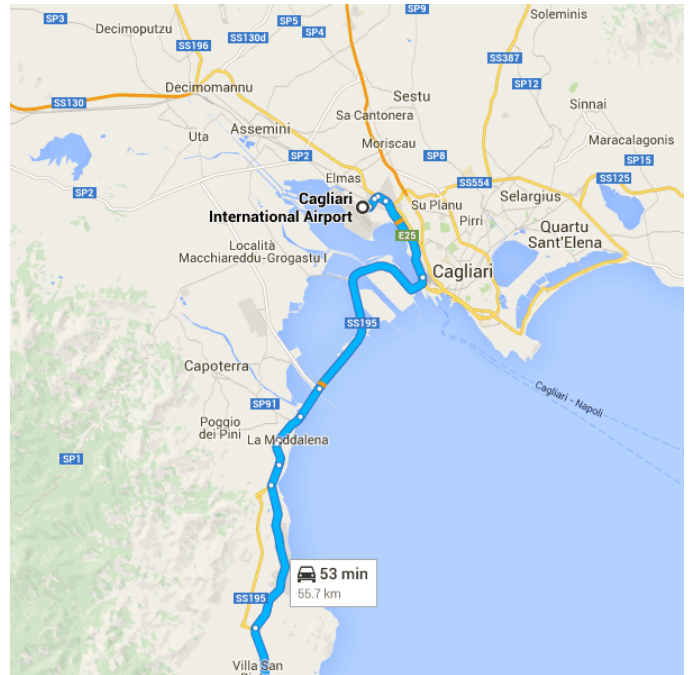

Follow SS195 Racc and Strada Statale 195 Sulcitana/SS195 to Capoterra

22.7 km / 20 min

- 4. Merge onto SS130
450 m

- ↑ 5. Continue straight onto **SS195 Racc**

 4.6 km
- ↙ 6. Exit on the **left** onto **Strada Statale 195 Sulcitana/SS195** toward Pula

 1.2 km
- 📍 11. At the roundabout, take the **2nd** exit and stay on **Strada Statale 195 Sulcitana/SS195**

 1.2 km
- 📍 At the roundabout, take the **2nd** exit

 8.2 km / 8 min
- ↑ Continue onto **Strada Statale 195 Sulcitana/SS195** (signs for Teulada/Pula/Villa S.Pietro)

 19.7 km / 19 min

Follow **Viale Chia/SP71** to your destination in Setti Ballas

 4.2 km / 6 min

- ↙ 14. Turn **left** onto **Viale Chia/SP71**

 3.8 km
- ↘ 15. Turn **right**

 120 m
- ↘ 16. Slight **right** at **Viale Belvedere**

 59 m

- 17. Turn right
_____ 95 m
- 18. Slight right
_____ 120 m

📍 Chia Laguna Resort

Località Chia, 09010 Domus De Maria CA

These directions are for planning purposes only. You may find that construction projects, traffic, weather, or other events may cause conditions to differ from the map results, and you should plan your route accordingly. You must obey all signs or notices regarding your route.