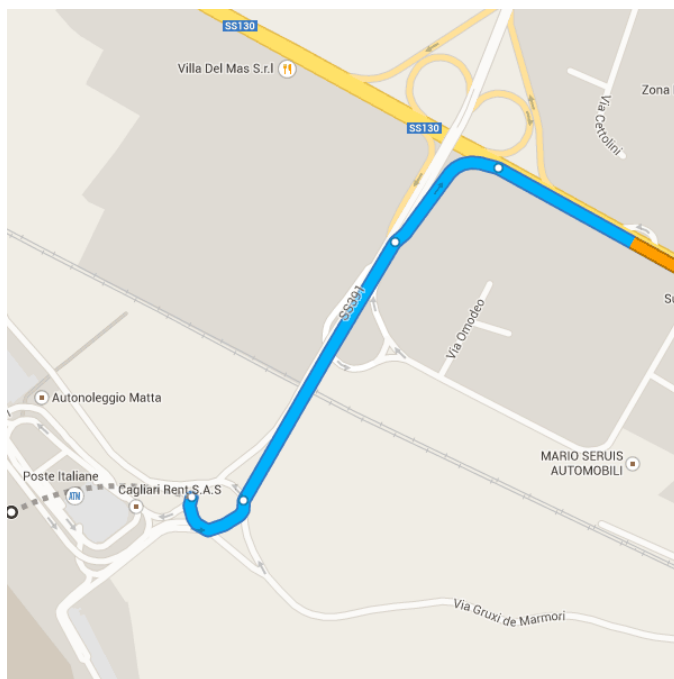

Directions from Cagliari International Airport to Chia Laguna Resort

o Cagliari International Airport

Via dei Trasvolatori, 09030 Elmas CA

Get on SS130 from Via dei Trasvolatori/SS391

900 m / 1 min

- 1. Head south toward Via Caduti di Nassirya
150 m
- 2. Exit the roundabout onto Via dei Trasvolatori/SS391
500 m
- 3. Merge onto SS130 via the ramp to Pula/Cagliari Centro
230 m

Follow SS195 Racc and Strada Statale 195 Sulcitana/SS195 to Capoterra

22.7 km / 20 min

- 4. Merge onto SS130
450 m

- ↑ 5. Continue straight onto **SS195 Racc**

 4.6 km
- ↙ 6. Exit on the **left** onto **Strada Statale 195 Sulcitana/SS195** toward Pula

 11.5 km
- 📍 7. At the roundabout, take the **2nd** exit and stay on **Strada Statale 195 Sulcitana/SS195**

 1.8 km
- 📍 8. At the roundabout, take the **1st** exit and stay on **Strada Statale 195 Sulcitana/SS195**
i Go through 1 roundabout

 1.7 km
- 📍 9. At the roundabout, take the **1st** exit and stay on **Strada Statale 195 Sulcitana/SS195**

 280 m
- 📍 10. At the roundabout, take the **2nd** exit and stay on **Strada Statale 195 Sulcitana/SS195**
i Go through 1 roundabout